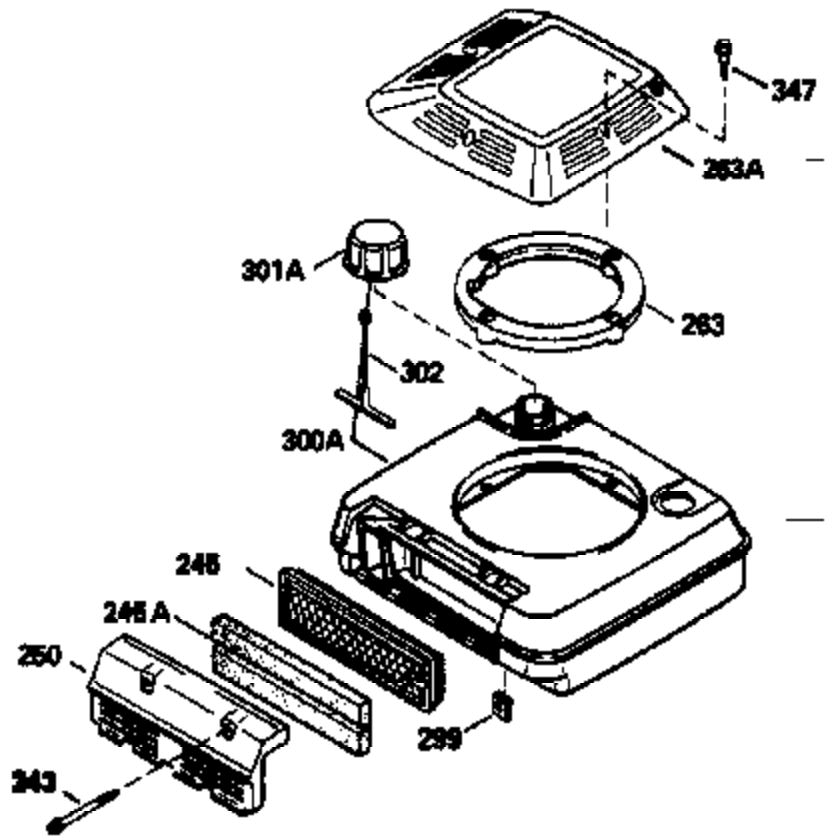

VIEW 2 OF 3

Ref #	Part Number	Qty	Description
238	650932		Screw, 10-32 x 49/64"
239	34338		* Air Cleaner Gasket
241A	35797		Air Cleaner Collar
245A	35066		Air Cleaner Filter
250C	35065		Air Cleaner Cover
260B	35393		Blower Housing
287B	650884		Screw, 8-32 x 1/2"
300B	34369A		Fuel Tank (Incl. 292 & 301A)
301A	35355		Fuel Cap
390B	590635		Rewind Starter