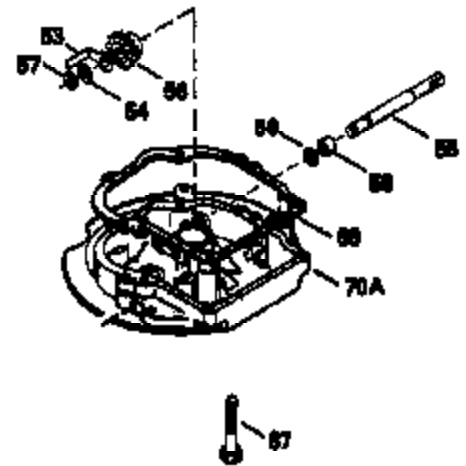

Ref #	Part Number	Qty	Description
238	650932		Screw, 10-32 x 49/64"
239	34338		* Air Cleaner Gasket
241A	35797		Air Cleaner Collar
245A	35066		Air Cleaner Filter
250C	35065		Air Cleaner Cover
260B	35393		Blower Housing
287B	650884		Screw, 8-32 x 1/2"
300B	34369A		Fuel Tank (Incl. 292 & 301A)
301A	35355		Fuel Cap
390B	590635		Rewind Starter

VIEW 3 OF 3