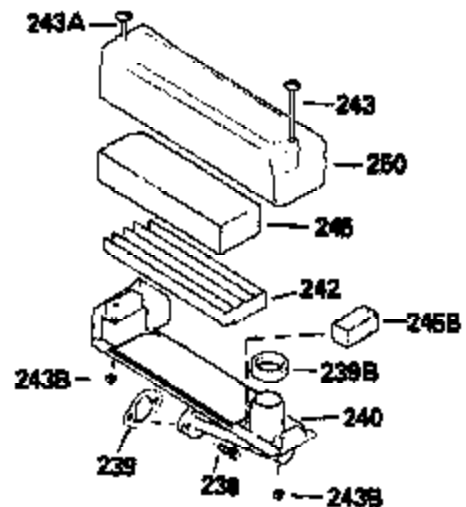

Ref #	Part Number	Qty	Description
238	650932		Screw, 10-32 x 49/64"
239	34338		* Air Cleaner Gasket
241A	35797		Air Cleaner Collar
245A	35066		Air Cleaner Filter
250C	35065		Air Cleaner Cover
260B	35393		Blower Housing
287B	650884		Screw, 8-32 x 1/2"
300B	34369A		Fuel Tank (Incl. 292 & 301A)
301A	35355		Fuel Cap
390B	590635		Rewind Starter

VIEW 3 OF 3