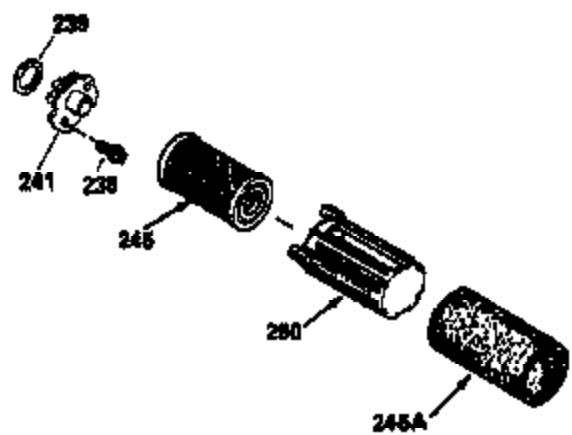

Ref #	Part Number	Qty	Description
238	650932		Screw, 10-32 x 49/64"
239	34338		* Air Cleaner Gasket
241A	35797		Air Cleaner Collar
245A	35066		Air Cleaner Filter
250C	35065		Air Cleaner Cover
260B	35393		Blower Housing
287B	650884		Screw, 8-32 x 1/2"
300B	34369A		Fuel Tank (Incl. 292 & 301A)
301A	35355		Fuel Cap
390B	590635		Rewind Starter

VIEW 3 OF 3