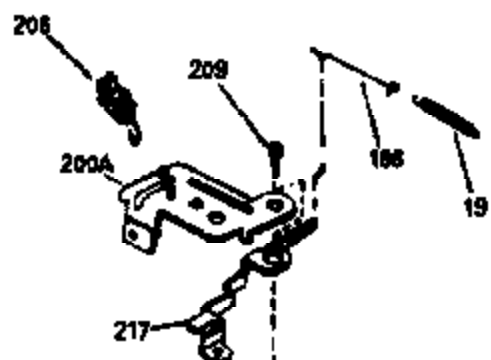

Ref #	Part Number	Qty	Description
238	650932		Screw, 10-32 x 49/64"
239	34338		* Air Cleaner Gasket
241A	35797		Air Cleaner Collar
245A	35066		Air Cleaner Filter
250C	35065		Air Cleaner Cover
260B	35393		Blower Housing
287B	650884		Screw, 8-32 x 1/2"
300B	34369A		Fuel Tank (Incl. 292 & 301A)
301A	35355		Fuel Cap
390B	590635		Rewind Starter

VIEW 3 OF 3