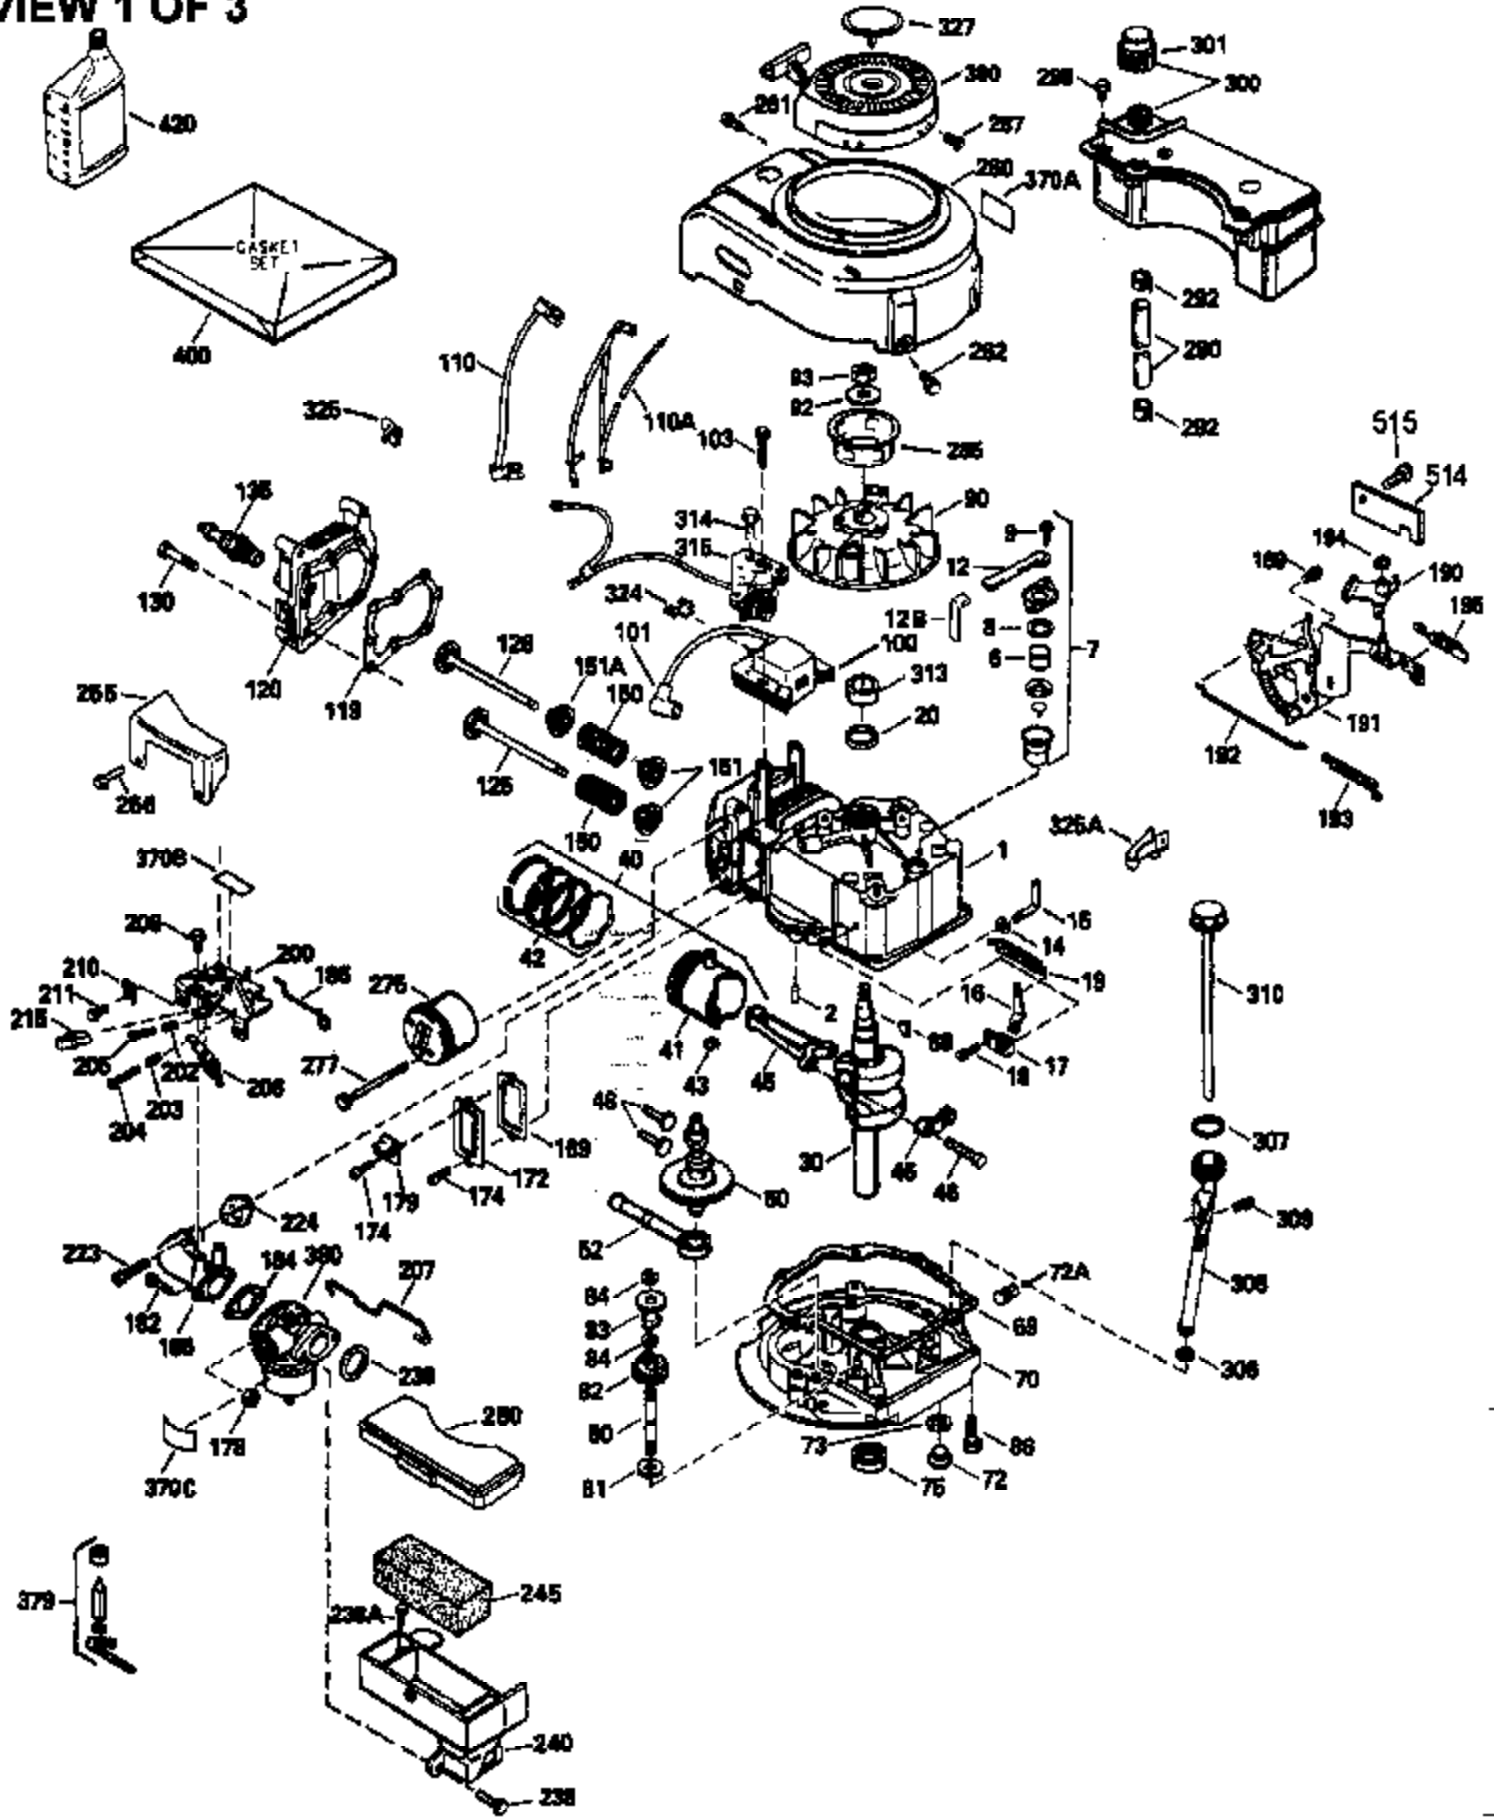

VIEW 1 OF 3

Ref #	Part Number	Qty	Description
1	34959		Cylinder Ass'y. (Incl. 2, 9 & 20)
2	26727		Dowel Pin
7	34215		Breather Ass'y. (Incl. 8 & 9)
8	32760A		* Breather Gasket
9	30200		Screw, 10-24 x 9/16"
14	28277		Washer
15	30589		Governor Rod (Incl. 14)
16	31383A		Governor Lever
17	31335		Governor Lever Clamp
18	650548		Screw, 8-32 x 5/16"
19	31361		Extension Spring
20	32600		Oil Seal
30	34560		Crankshaft
40	35544		Piston, Pin & Ring Set (Std.)
40	35545		Piston, Pin & Ring Set (.010 OS)
40	35546		Piston, Pin & Ring Set (.020 OS)
41	35541		Piston & Pin Ass'y. (Std.) (Incl. 43)
41	35542		Piston & Pin Ass'y. (.010 OS) (Incl. 43)
41	35543		Piston & Pin Ass'y. (.020 OS) (Incl. 43)
42	35547		Ring Set (Std.)
42	35548		Ring Set (.010 OS)
42	35549		Ring Set (.020 OS)
43	20381		Piston Pin Retaining Ring
45	30963B		Connecting Rod (Incl. 46)
46	32610A		Connecting Rod Bolt
48	27241		Valve Lifter
50	33148A		Camshaft (Compression Release)
52	29914		Oil Pump Ass'y.
69	35261		* Mounting Flange Gasket
70	35651B		Mounting Flange (Incl. 72 thru 80)
72	30572		Oil Drain Plug (Incl. 73)
73	28833		* Oil Plug Gasket
75	26208		Oil Seal
80	30574		Governor Shaft
81	30590A		Washer
82	30591		Governor Gear Ass'y. (Incl. 81)
83	30588A		Governor Spool
84	29193		Retaining Ring
86	650488		Screw, 1/4-20 x 1-1/4"
89	611004		Flywheel Key
90	611112		Flywheel
92	650815		Belleville Washer
93	650816		Flywheel Nut
100	34443A		Solid State Ignition
101	610118		Spark Plug Cover
103	650814		Screw, Torx T-15, 10-24 x 1"
110	34231		Ground Wire
119	32643A		* Cylinder Head Gasket
120	34335		Cylinder Head
125	29314B		Intake Valve (Std.) (Incl. 151)
125	29315C		Intake Valve (1/32" OS) (Incl. 151)
126	29313C		Exhaust Valve (Std.) (Incl. 151)
126	29315C		Exhaust Valve (1/32" OS) (Incl. 151)
130	6021A		Screw, 5/16-18 x 1-1/2"
135	35395		Resistor Spark Plug (RJ19LM)
150	31672		Valve Spring
151	31673		Lower Valve Spring Cap
169	27234A		* Valve Spring Cover Gasket