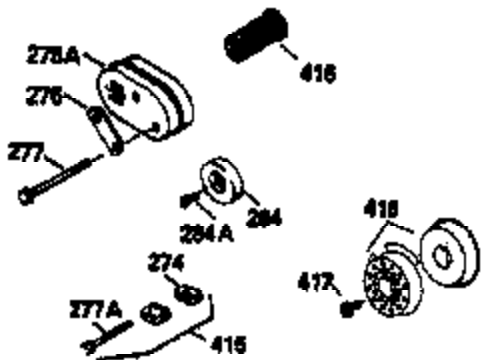

Ref #	Part Number	Qty	Description
238	650932		Screw, 10-32 x 49/64"
239	34338		* Air Cleaner Gasket
241A	35797		Air Cleaner Collar
245A	35066		Air Cleaner Filter
250C	35065		Air Cleaner Cover
260B	35393		Blower Housing
287B	650884		Screw, 8-32 x 1/2"
300B	34369A		Fuel Tank (Incl. 292 & 301A)
301A	35355		Fuel Cap
390B	590635		Rewind Starter

VIEW 3 OF 3