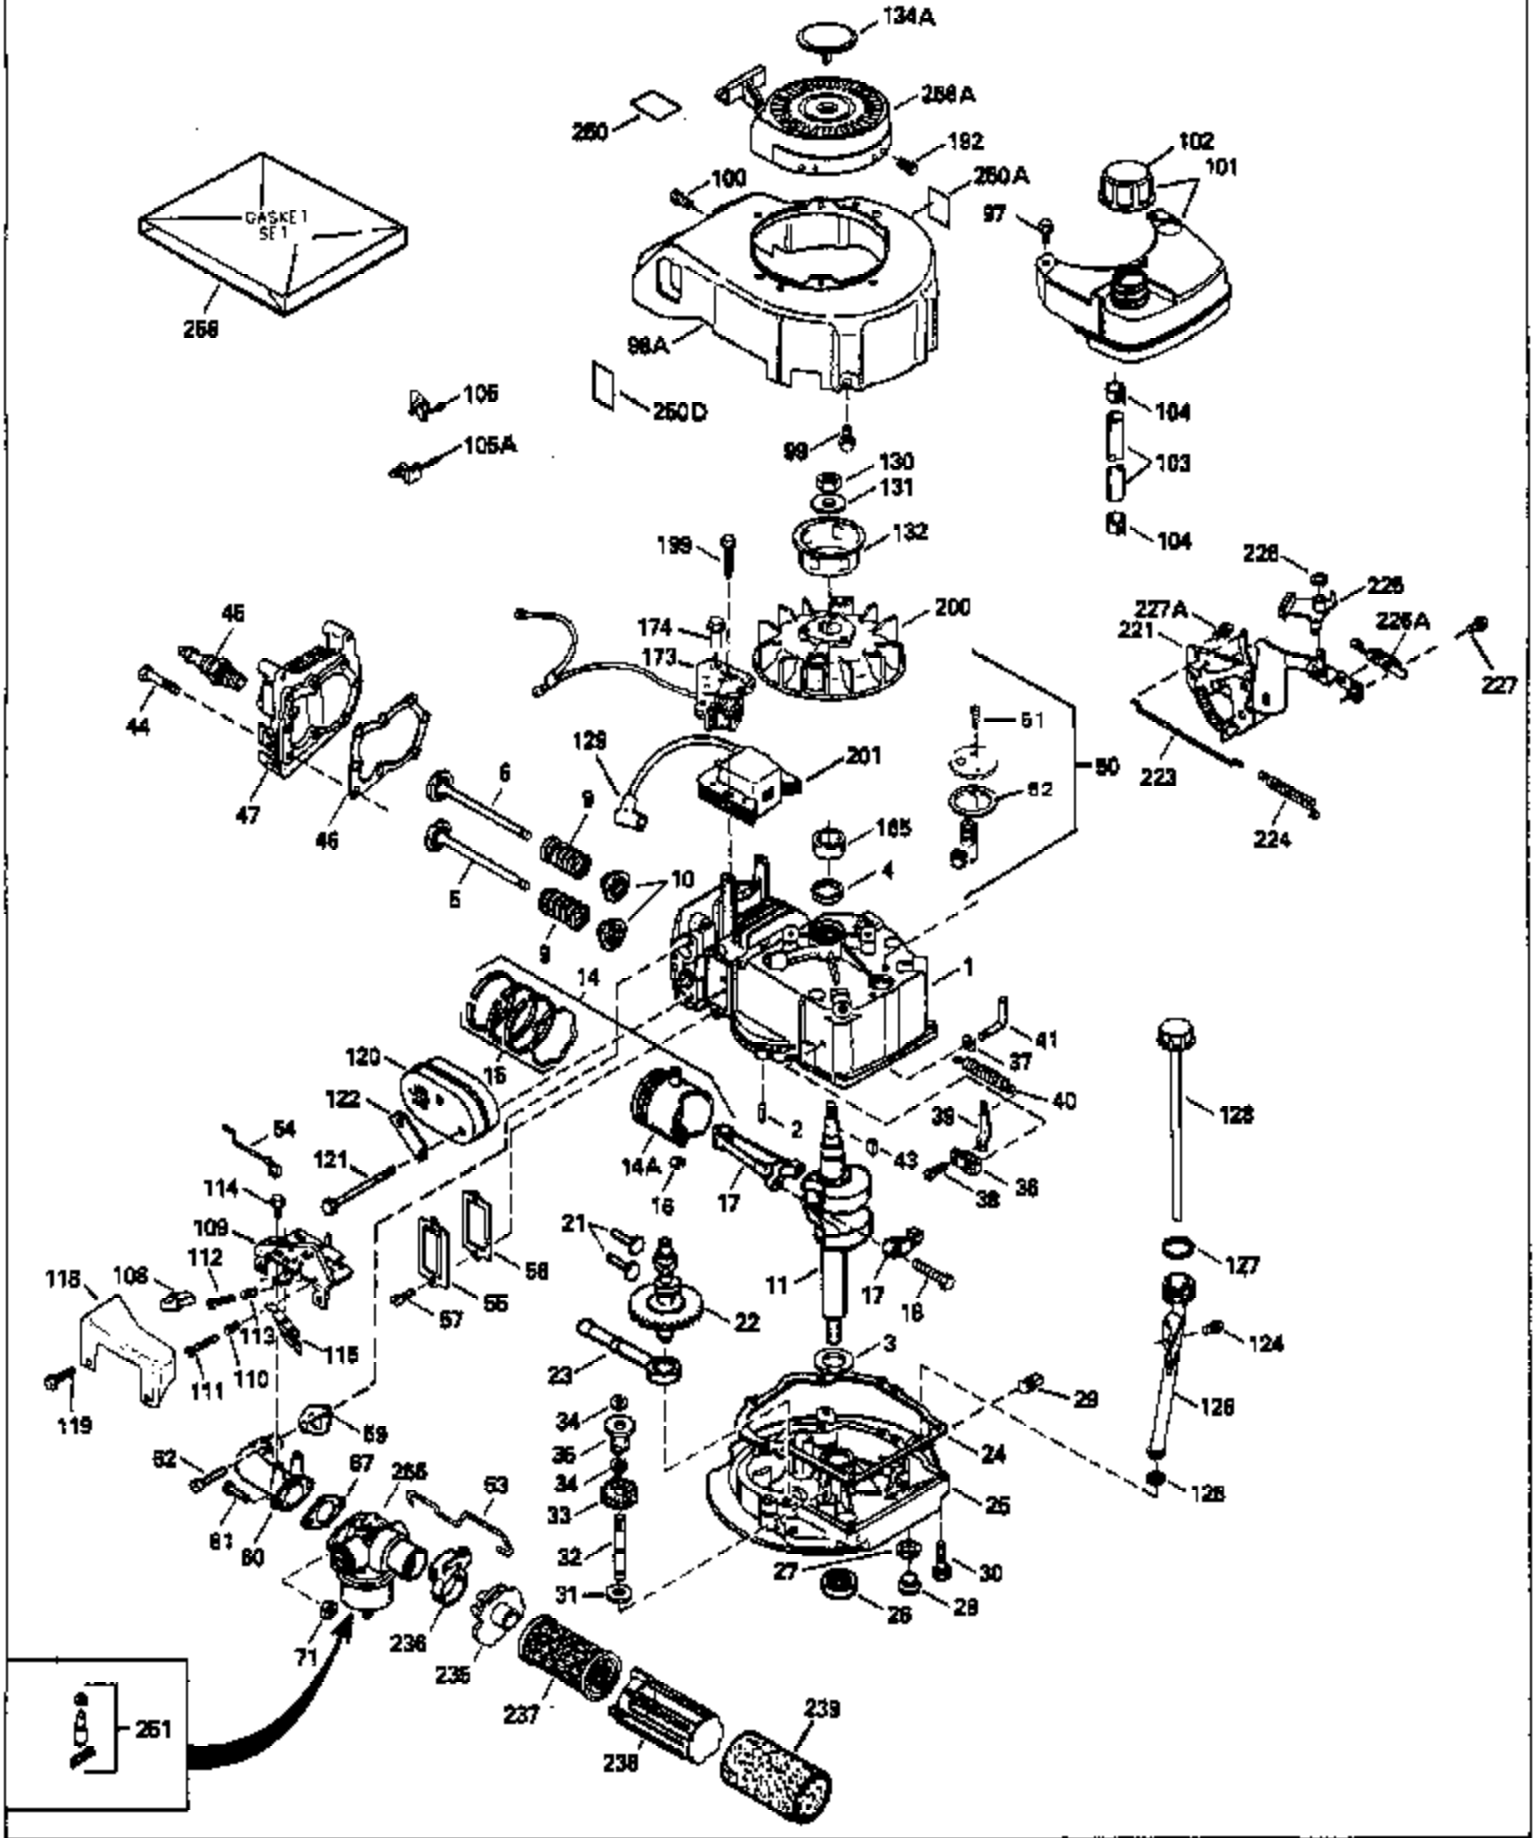

ILLUSTRATION SHOWS TYPICAL PARTS ONLY. ORDER BY PART NUMBER. PARTS NOT LISTED ARE SUPPLIED BY OEM.

Ref #	Part Number	Qty	Description
1	34959		Cylinder Ass'y. (Incl. 2, 4, 50, 51 & 52)
2	26727		Dowel Pin
4	32600		Oil Seal
5	29313C		Exhaust Valve (Std.) (Incl.10)
5	29315C		Exhaust Valve (1/32" OS) (Incl. 10)
6	29314B		Intake Valve (Std.) (Incl. 10)
6	29315C		Intake Valve (1/32" OS) (Incl. 10)
9	31672		Valve Spring
10	31673		Lower Valve Spring Cap
11	35258		Crankshaft
14A	35541		Piston & Pin Ass'y. (Std.) (Incl. 16)
14A	35542		Piston & Pin Ass'y. (.010 OS) (Incl. 16)
14A	35543		Piston & Pin Ass'y. (.020 OS) (Incl. 16)
14	35544		Piston, Pin & Ring Set (Std.)
14	35545		Piston, Pin & Ring Set (.010 OS)
14	35546		Piston, Pin & Ring Set (.020 OS)
15	35547		Ring Set (Std.)
15	35548		Ring Set (.010 OS)
15	35549		Ring Set (.020 OS)
16	20381		Piston Pin Retaining Ring
17	30963B		Connecting Rod (Incl. 18)
18	32610A		Connecting Rod Bolt
21	27241		Valve Lifter
22	33148A		Camshaft (Compression Release)
23	29914		Oil Pump Ass'y.
24	35261		* Mounting Flange Gasket
25	35651		Mounting Flange (Incl. 26, 28, & 32)
26	26208		Oil Seal
28	27244		Oil Drain Plug
30	650488		Screw, 1/4-20 x 1-1/4"
31	35479		Washer
32	30574		Governor Shaft
33	30591		Governor Gear Ass'y. (Incl. 31)
34	29193		Retaining Ring
35	30588A		Governor Spool
36	31335		Governor Lever Clamp
37	28277		Washer
38	650548		Screw, 8-32 x 5/16"
39	31383A		Governor Lever
40	31361		Extension Spring
41	30589		Governor Rod (Incl. 37)
43	611004		Flywheel Key
44	6021A		Screw, 5/16-18 x 1-1/2"
45	35395		Resistor Spark Plug (RJ19LM)
46	32643A		* Cylinder Head Gasket
47	34335		Cylinder Head
50	34215		Breather Ass'y. (Incl. 51 & 52)
51	30200		Screw, 10-24 x 9/16"
52	32760A		* Breather Gasket
53	34336		Throttle Link
54	34337		Governor Link
55	32755		Valve Spring Box Cover
56	27234A		* Valve Spring Cover Gasket
57	650128		Screw, 10-24 x 1/2"
59	34690A		* Intake Pipe Gasket
60	31384A		Intake Pipe (Incl. 59)
61	6201		Screw, 1/4-28 x 7/8"
62	650451		Screw, 1/4-20 x 1"