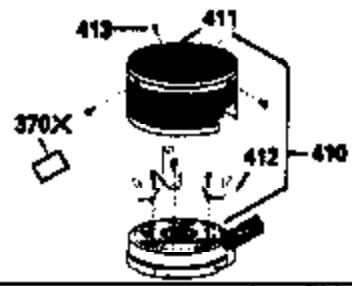

Ref #	Part Number	Qty	Description
238	650932		Screw, 10-32 x 49/64"
239	34338		* Air Cleaner Gasket
241A	35797		Air Cleaner Collar
245A	35066		Air Cleaner Filter
250C	35065		Air Cleaner Cover
260B	35393		Blower Housing
287B	650884		Screw, 8-32 x 1/2"
300B	34369A		Fuel Tank (Incl. 292 & 301A)
301A	35355		Fuel Cap
390B	590635		Rewind Starter

VIEW 3 OF 3