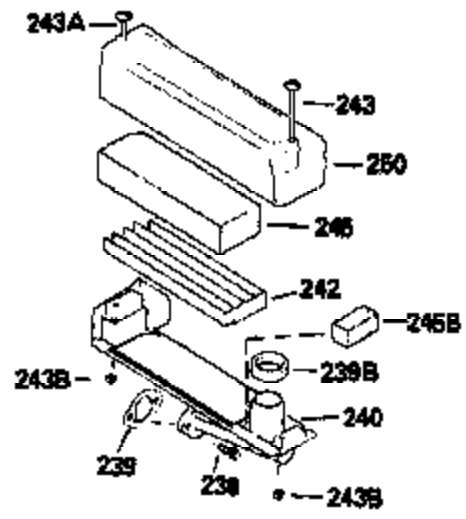

Ref #	Part Number	Qty	Description
238	650932		Screw, 10-32 x 49/64"
239	34338		* Air Cleaner Gasket
241A	35797		Air Cleaner Collar
245A	35066		Air Cleaner Filter
250C	35065		Air Cleaner Cover
260B	35393		Blower Housing
287B	650884		Screw, 8-32 x 1/2"
300B	34369A		Fuel Tank (Incl. 292 & 301A)
301A	35355		Fuel Cap
390B	590635		Rewind Starter

VIEW 3 OF 3