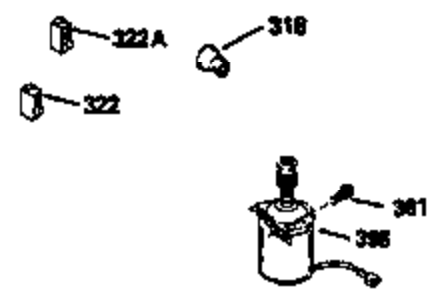

Ref #	Part Number	Qty	Description
238	650932		Screw, 10-32 x 49/64"
239	34338		* Air Cleaner Gasket
241A	35797		Air Cleaner Collar
245A	35066		Air Cleaner Filter
250C	35065		Air Cleaner Cover
260B	35393		Blower Housing
287B	650884		Screw, 8-32 x 1/2"
300B	34369A		Fuel Tank (Incl. 292 & 301A)
301A	35355		Fuel Cap
390B	590635		Rewind Starter

VIEW 3 OF 3