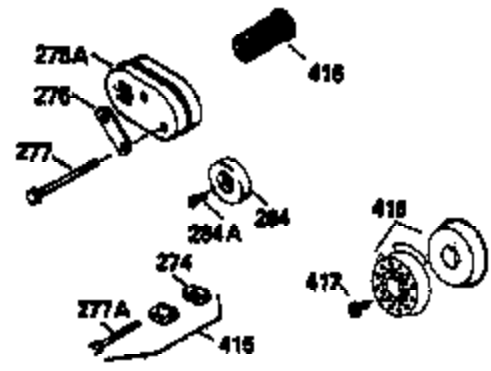

Ref #	Part Number	Qty	Description
238	650932		Screw, 10-32 x 49/64"
239	34338		* Air Cleaner Gasket
241A	35797		Air Cleaner Collar
245A	35066		Air Cleaner Filter
250C	35065		Air Cleaner Cover
260B	35393		Blower Housing
287B	650884		Screw, 8-32 x 1/2"
300B	34369A		Fuel Tank (Incl. 292 & 301A)
301A	35355		Fuel Cap
390B	590635		Rewind Starter

VIEW 3 OF 3