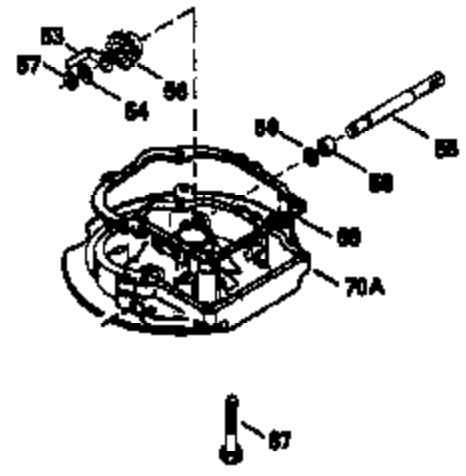

Ref #	Part Number	Qty	Description
238	650932		Screw, 10-32 x 49/64"
239	34338		* Air Cleaner Gasket
241A	35797		Air Cleaner Collar
245A	35066		Air Cleaner Filter
250C	35065		Air Cleaner Cover
260B	35393		Blower Housing
287B	650884		Screw, 8-32 x 1/2"
300B	34369A		Fuel Tank (Incl. 292 & 301A)
301A	35355		Fuel Cap
390B	590635		Rewind Starter

VIEW 3 OF 3