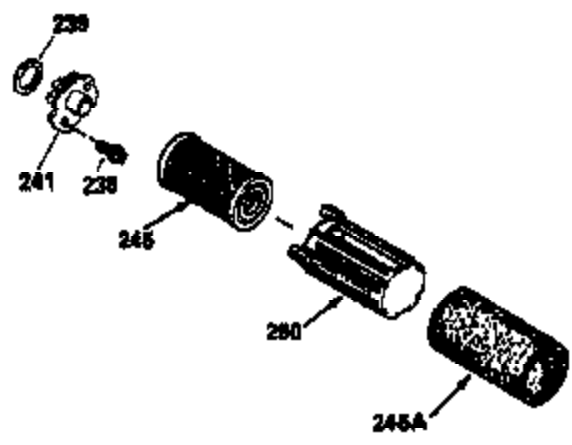

Ref #	Part Number	Qty	Description
238	650932		Screw, 10-32 x 49/64"
239	34338		* Air Cleaner Gasket
241A	35797		Air Cleaner Collar
245A	35066		Air Cleaner Filter
250C	35065		Air Cleaner Cover
260B	35393		Blower Housing
287B	650884		Screw, 8-32 x 1/2"
300B	34369A		Fuel Tank (Incl. 292 & 301A)
301A	35355		Fuel Cap
390B	590635		Rewind Starter

VIEW 3 OF 3