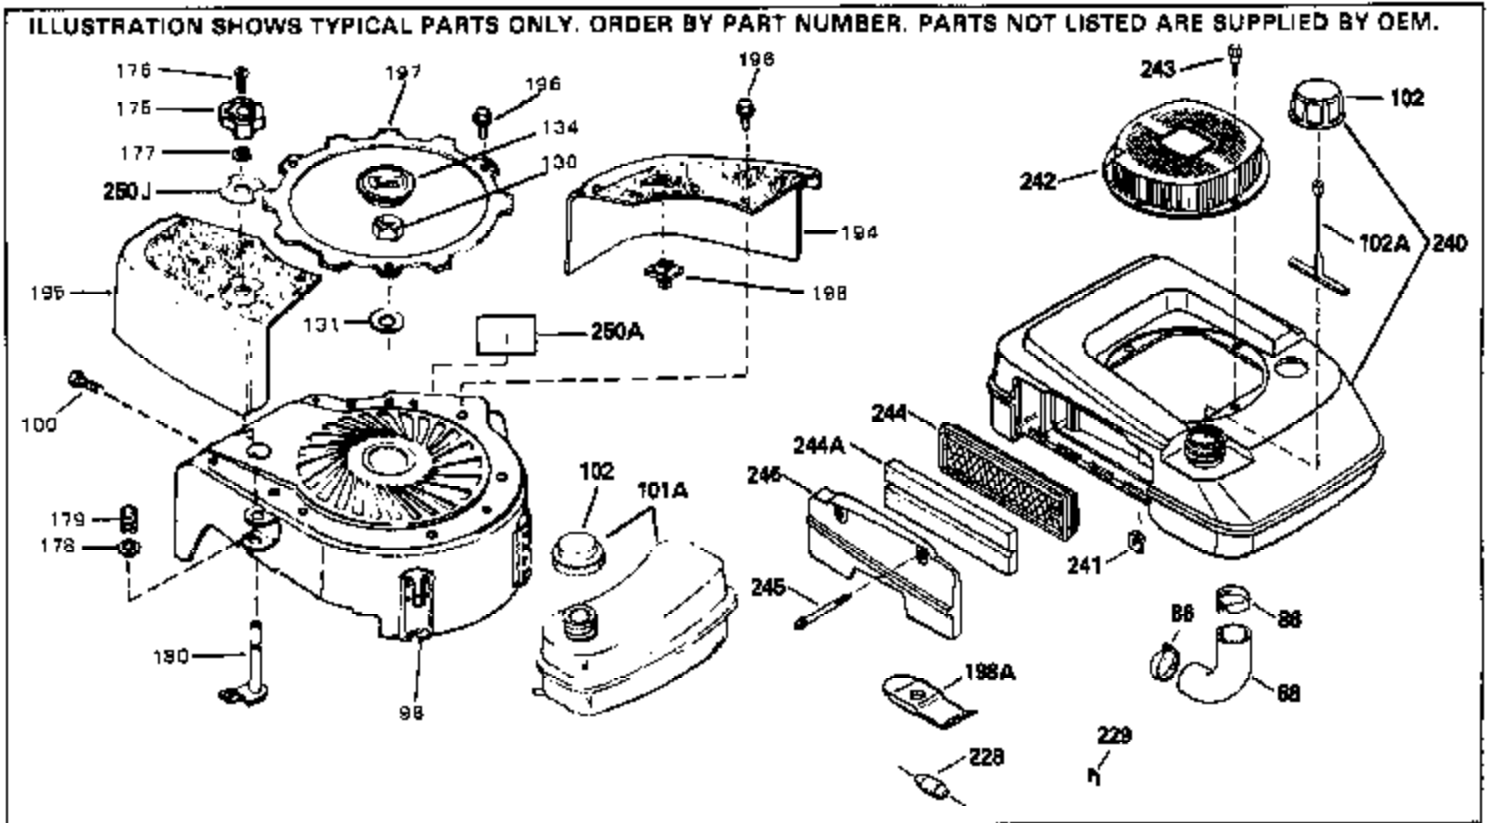

Ref #	Part Number	Qty	Description
51	30200		Screw, 10-24 x 9/16"
92	34231		Ground Wire
98	34480		Blower Housing
100	30200		Screw, 10-24 x 9/16"
102	35355		Fuel Cap
120A	34613		Muffler
121	650795		Screw, 1/4-20 x 2-1/4"
122	33753		Locking Plate
130	650816		Flywheel Nut
131	650815		Belleville Washer
134	34113		Blower Housing Plug
181	31748		P.T.O. Shaft
182	31746		Worm Gear
184	31745		Washer
185	31787		Washer
186	31749		Retaining Ring
187	31744		Oil Seal
188	31747		Washer
189	650492		Screw, 1/4-20 x 2-1/4"
192	650802		Screw, 1/4-20 x 5/8"
256	590531		Side Mount Starter