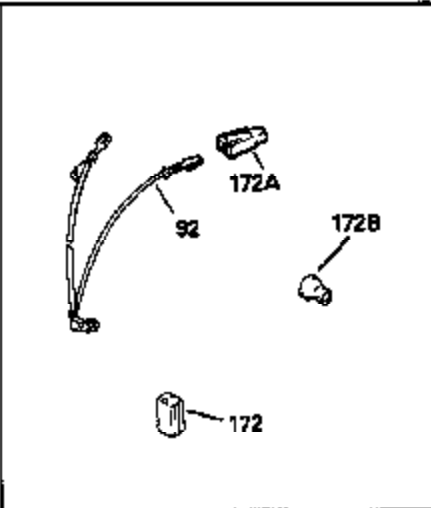

Ref #	Part Number	Qty	Description
51	30200		Screw, 10-24 x 9/16"
92	34231		Ground Wire
98	34480		Blower Housing
100	30200		Screw, 10-24 x 9/16"
102	35355		Fuel Cap
120A	34613		Muffler
121	650795		Screw, 1/4-20 x 2-1/4"
122	33753		Locking Plate
130	650816		Flywheel Nut
131	650815		Belleville Washer
134	34113		Blower Housing Plug
181	31748		P.T.O. Shaft
182	31746		Worm Gear
184	31745		Washer
185	31787		Washer
186	31749		Retaining Ring
187	31744		Oil Seal
188	31747		Washer
189	650492		Screw, 1/4-20 x 2-1/4"
192	650802		Screw, 1/4-20 x 5/8"
256	590531		Side Mount Starter