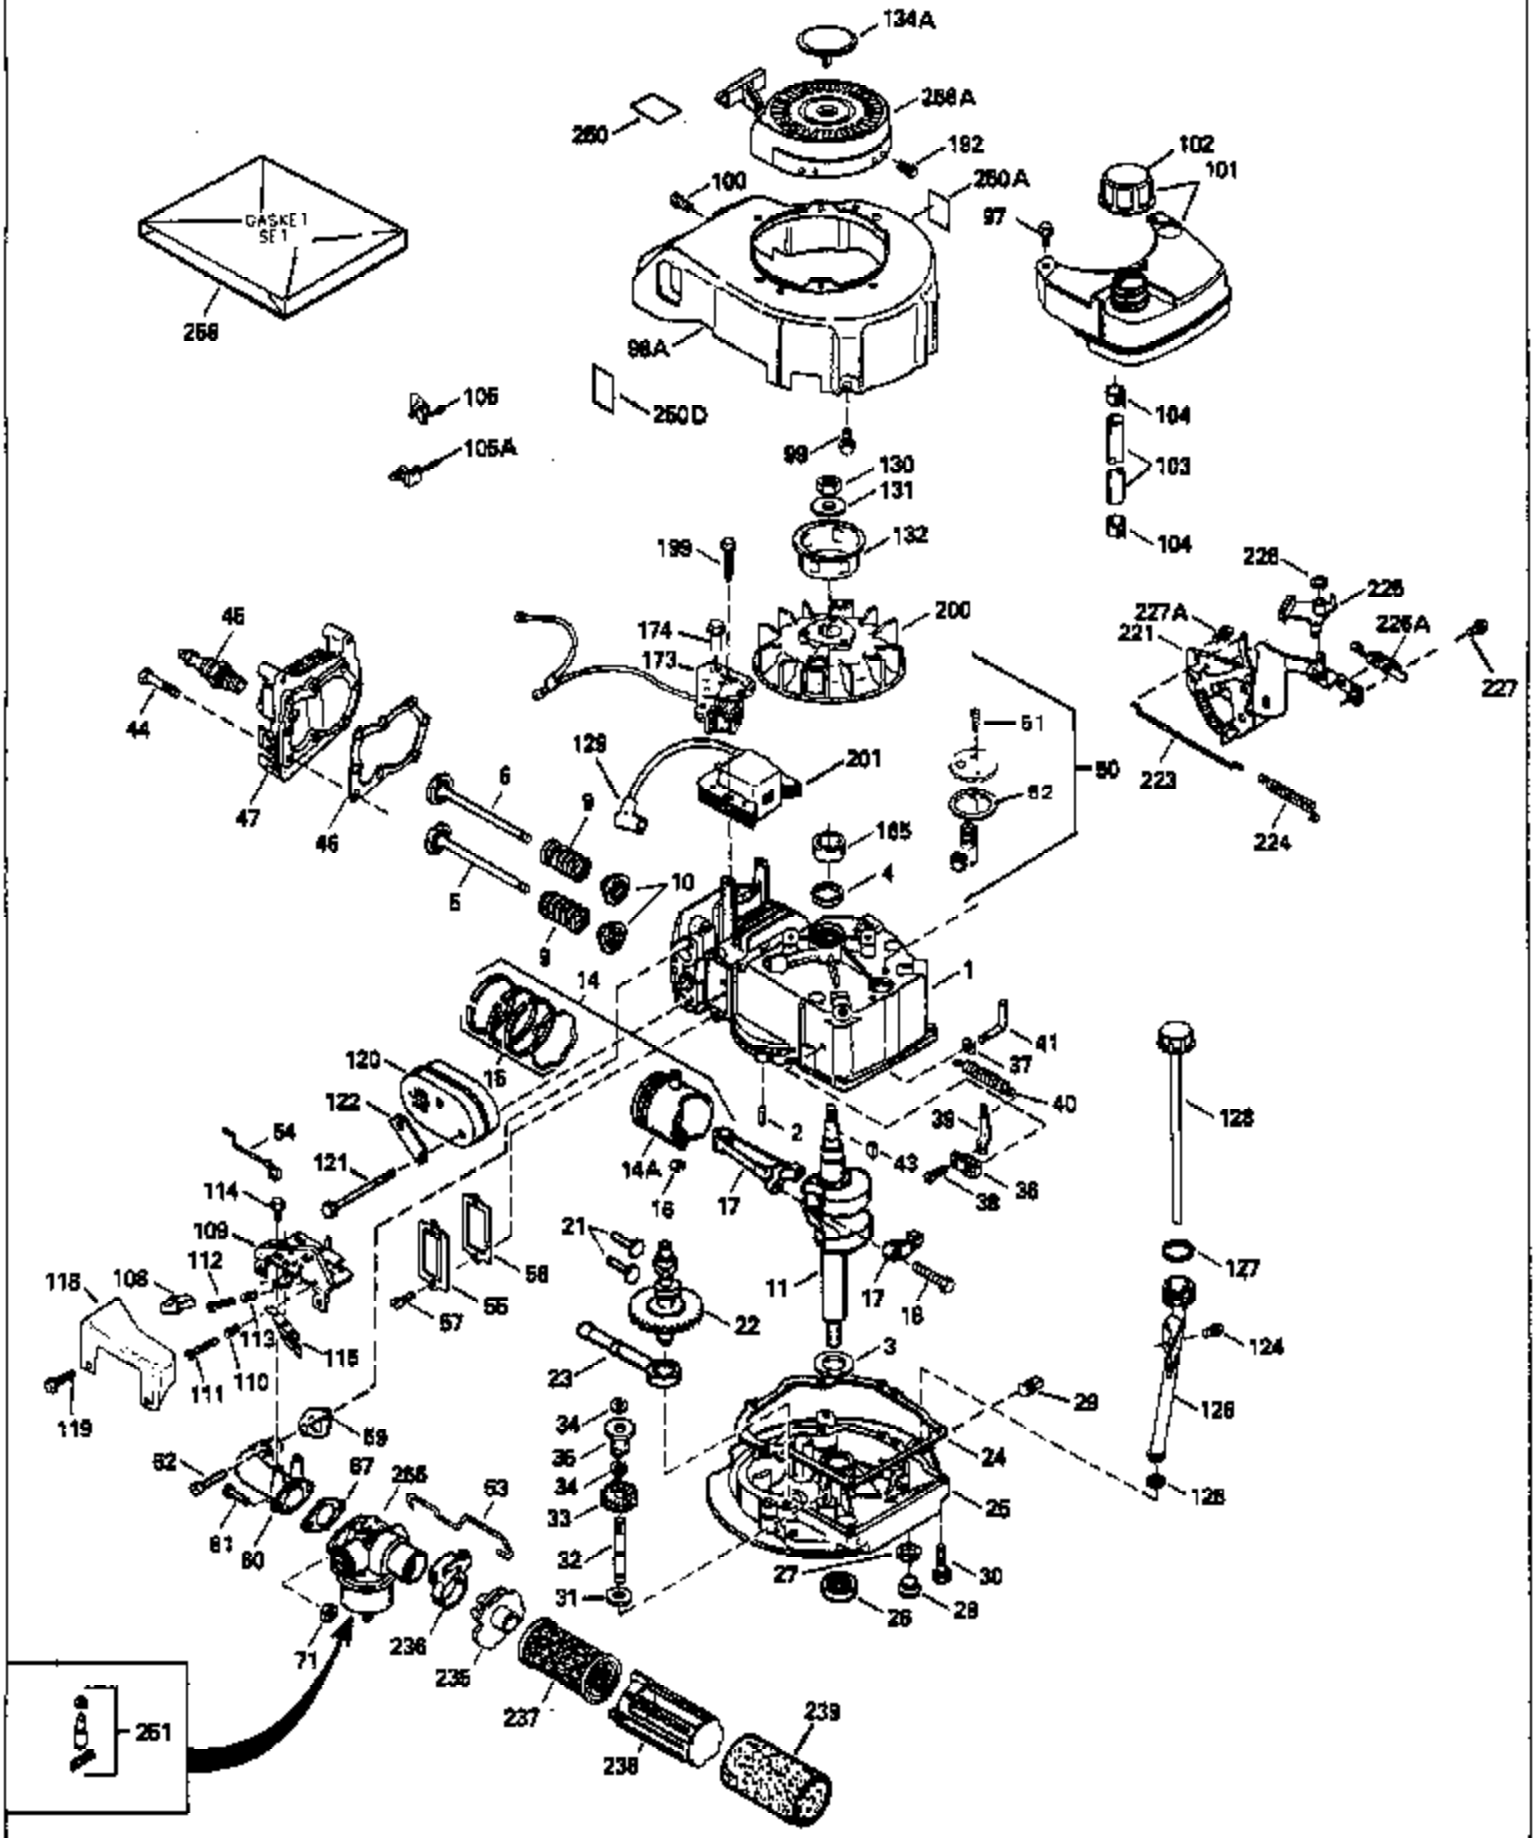

ILLUSTRATION SHOWS TYPICAL PARTS ONLY. ORDER BY PART NUMBER. PARTS NOT LISTED ARE SUPPLIED BY OEM.

Ref #	Part Number	Qty	Description
1	34959		Cylinder Ass'y. (Incl. 2, 4, 50, 51 & 52)
2	26727		Dowel Pin
4	32600		Oil Seal
5	29313C		Exhaust Valve (Std.) (Incl.10)
5	29315C		Exhaust Valve (1/32" OS) (Incl. 10)
6	29314B		Intake Valve (Std.) (Incl. 10)
6	29315C		Intake Valve (1/32" OS) (Incl. 10)
9	31672		Valve Spring
10	31673		Lower Valve Spring Cap
11	34451		Crankshaft
14A	35541		Piston & Pin Ass'y. (Std.) (Incl. 16)
14A	35542		Piston & Pin Ass'y. (.010 OS) (Incl. 16)
14A	35543		Piston & Pin Ass'y. (.020 OS) (Incl. 16)
14	35544		Piston, Pin & Ring Set (Std.)
14	35545		Piston, Pin & Ring Set (.010 OS)
14	35546		Piston, Pin & Ring Set (.020 OS)
15	35547		Ring Set (Std.)
15	35548		Ring Set (.010 OS)
15	35549		Ring Set (.020 OS)
16	20381		Piston Pin Retaining Ring
17	30963B		Connecting Rod (Incl. 18)
18	32610A		Connecting Rod Bolt
21	27241		Valve Lifter
22	33148A		Camshaft (Compression Release)
23	29914		Oil Pump Ass'y.
24	35261		* Mounting Flange Gasket
25	33521C		Mounting Flange (Incl. 26 thru 29, 32 & 187)
26	26208		Oil Seal
28	27244		Oil Drain Plug
30	650488		Screw, 1/4-20 x 1-1/4"
31	35479		Washer
32	30574		Governor Shaft
33	30591		Governor Gear Ass'y. (Incl. 31)
34	29193		Retaining Ring
35	30588A		Governor Spool
36	31335		Governor Lever Clamp
37	28277		Washer
38	650548		Screw, 8-32 x 5/16"
39	31383A		Governor Lever
40	31361		Extension Spring
41	31513		Governor Rod
43	611004		Flywheel Key
44	6021A		Screw, 5/16-18 x 1-1/2"
45	35395		Resistor Spark Plug (RJ19LM)
46	32643A		* Cylinder Head Gasket
47	34335		Cylinder Head
50	34215		Breather Ass'y. (Incl. 51 & 52)
51	30200		Screw, 10-24 x 9/16"
52	32760A		* Breather Gasket
53	34336		Throttle Link
54	34337		Governor Link
55	32755		Valve Spring Box Cover
56	27234A		* Valve Spring Cover Gasket
57	650128		Screw, 10-24 x 1/2"
59	34690A		* Intake Pipe Gasket
60	31384A		Intake Pipe (Incl. 59)
61	6201		Screw, 1/4-28 x 7/8"
62	650451		Screw, 1/4-20 x 1"