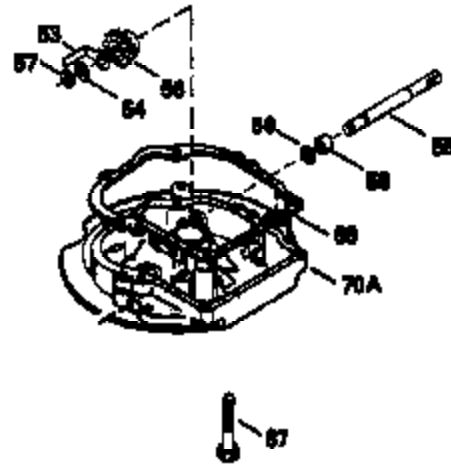

VIEW 3 OF 3

Ref #	Part Number	Qty	Description
19	31361		Extension Spring
53	31745		Washer
54	31787		Washer
55	31748		P.T.O. Shaft
56	31746		R.H. Worm Gear
57	31749		Retaining Ring
58	31744		Oil Seal
59	31747		Washer
69	35261		* Mounting Flange Gasket
87	650492		Screw, 1/4-20 x 2-1/4"
182	6201		Screw, 1/4-28 x 7/8"
185	31384A		Intake Pipe (Incl. 224)
186	34337		Governor Link
206	610973		Terminal
209	30200		Screw, 10-24 x 9/16"
223	650451		Screw, 1/4-20 x 1"
238	650932		Screw, 10-32 x 49/64"
239	34338		* Air Cleaner Gasket
241A	35797		Air Cleaner Collar
245A	35066		Air Cleaner Filter
250C	35065		Air Cleaner Cover
260B	35393		Blower Housing
275A	34613		Muffler
276	33753		Locking Plate
277	650795		Screw, 1/4-20 x 2-1/4"
287B	650884		Screw, 8-32 x 1/2"
300B	34369A		Fuel Tank (Incl. 292 & 301A)
390B	590635		Rewind Starter