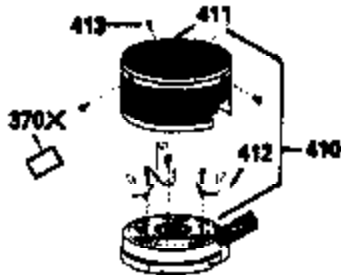

VIEW 3 OF 3

Ref #	Part Number	Qty	Description
19	31361		Extension Spring
53	31745		Washer
54	31787		Washer
55	31748		P.T.O. Shaft
56	31746		R.H. Worm Gear
57	31749		Retaining Ring
58	31744		Oil Seal
59	31747		Washer
69	35261		* Mounting Flange Gasket
87	650492		Screw, 1/4-20 x 2-1/4"
182	6201		Screw, 1/4-28 x 7/8"
185	31384A		Intake Pipe (Incl. 224)
186	34337		Governor Link
206	610973		Terminal
209	30200		Screw, 10-24 x 9/16"
223	650451		Screw, 1/4-20 x 1"
238	650932		Screw, 10-32 x 49/64"
239	34338		* Air Cleaner Gasket
241A	35797		Air Cleaner Collar
245A	35066		Air Cleaner Filter
250C	35065		Air Cleaner Cover
260B	35393		Blower Housing
275A	34613		Muffler
276	33753		Locking Plate
277	650795		Screw, 1/4-20 x 2-1/4"
287B	650884		Screw, 8-32 x 1/2"
300B	34369A		Fuel Tank (Incl. 292 & 301A)
390B	590635		Rewind Starter