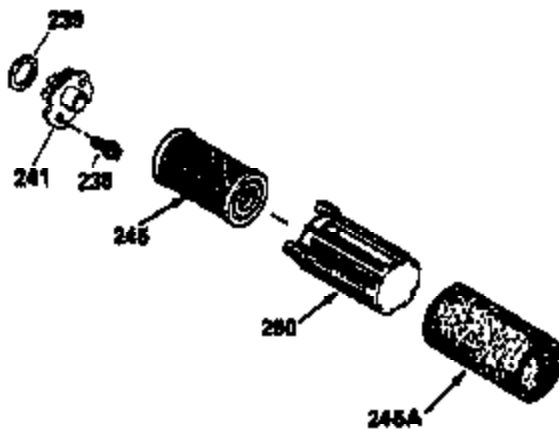

VIEW 3 OF 3

Ref #	Part Number	Qty	Description
19	31361		Extension Spring
53	31745		Washer
54	31787		Washer
55	31748		P.T.O. Shaft
56	31746		R.H. Worm Gear
57	31749		Retaining Ring
58	31744		Oil Seal
59	31747		Washer
69	35261		* Mounting Flange Gasket
87	650492		Screw, 1/4-20 x 2-1/4"
182	6201		Screw, 1/4-28 x 7/8"
185	31384A		Intake Pipe (Incl. 224)
186	34337		Governor Link
206	610973		Terminal
209	30200		Screw, 10-24 x 9/16"
223	650451		Screw, 1/4-20 x 1"
238	650932		Screw, 10-32 x 49/64"
239	34338		* Air Cleaner Gasket
241A	35797		Air Cleaner Collar
245A	35066		Air Cleaner Filter
250C	35065		Air Cleaner Cover
260B	35393		Blower Housing
275A	34613		Muffler
276	33753		Locking Plate
277	650795		Screw, 1/4-20 x 2-1/4"
287B	650884		Screw, 8-32 x 1/2"
300B	34369A		Fuel Tank (Incl. 292 & 301A)
390B	590635		Rewind Starter