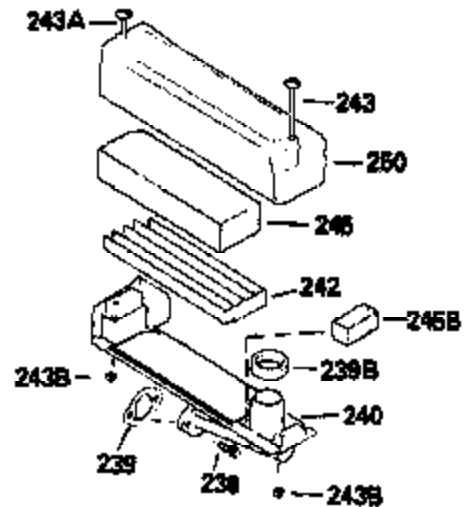

VIEW 3 OF 3

Ref #	Part Number	Qty	Description
19	31361		Extension Spring
53	31745		Washer
54	31787		Washer
55	31748		P.T.O. Shaft
56	31746		R.H. Worm Gear
57	31749		Retaining Ring
58	31744		Oil Seal
59	31747		Washer
69	35261		* Mounting Flange Gasket
87	650492		Screw, 1/4-20 x 2-1/4"
182	6201		Screw, 1/4-28 x 7/8"
185	31384A		Intake Pipe (Incl. 224)
186	34337		Governor Link
206	610973		Terminal
209	30200		Screw, 10-24 x 9/16"
223	650451		Screw, 1/4-20 x 1"
238	650932		Screw, 10-32 x 49/64"
239	34338		* Air Cleaner Gasket
241A	35797		Air Cleaner Collar
245A	35066		Air Cleaner Filter
250C	35065		Air Cleaner Cover
260B	35393		Blower Housing
275A	34613		Muffler
276	33753		Locking Plate
277	650795		Screw, 1/4-20 x 2-1/4"
287B	650884		Screw, 8-32 x 1/2"
300B	34369A		Fuel Tank (Incl. 292 & 301A)
390B	590635		Rewind Starter