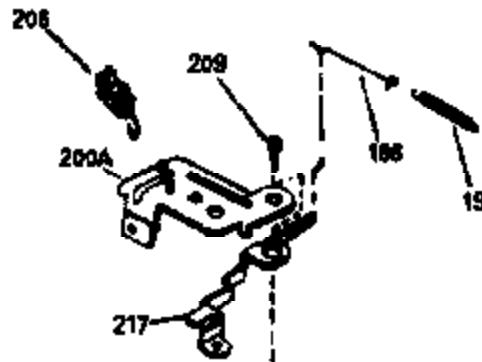

VIEW 3 OF 3

Ref #	Part Number	Qty	Description
19	31361		Extension Spring
53	31745		Washer
54	31787		Washer
55	31748		P.T.O. Shaft
56	31746		R.H. Worm Gear
57	31749		Retaining Ring
58	31744		Oil Seal
59	31747		Washer
69	35261		* Mounting Flange Gasket
87	650492		Screw, 1/4-20 x 2-1/4"
182	6201		Screw, 1/4-28 x 7/8"
185	31384A		Intake Pipe (Incl. 224)
186	34337		Governor Link
206	610973		Terminal
209	30200		Screw, 10-24 x 9/16"
223	650451		Screw, 1/4-20 x 1"
238	650932		Screw, 10-32 x 49/64"
239	34338		* Air Cleaner Gasket
241A	35797		Air Cleaner Collar
245A	35066		Air Cleaner Filter
250C	35065		Air Cleaner Cover
260B	35393		Blower Housing
275A	34613		Muffler
276	33753		Locking Plate
277	650795		Screw, 1/4-20 x 2-1/4"
287B	650884		Screw, 8-32 x 1/2"
300B	34369A		Fuel Tank (Incl. 292 & 301A)
390B	590635		Rewind Starter