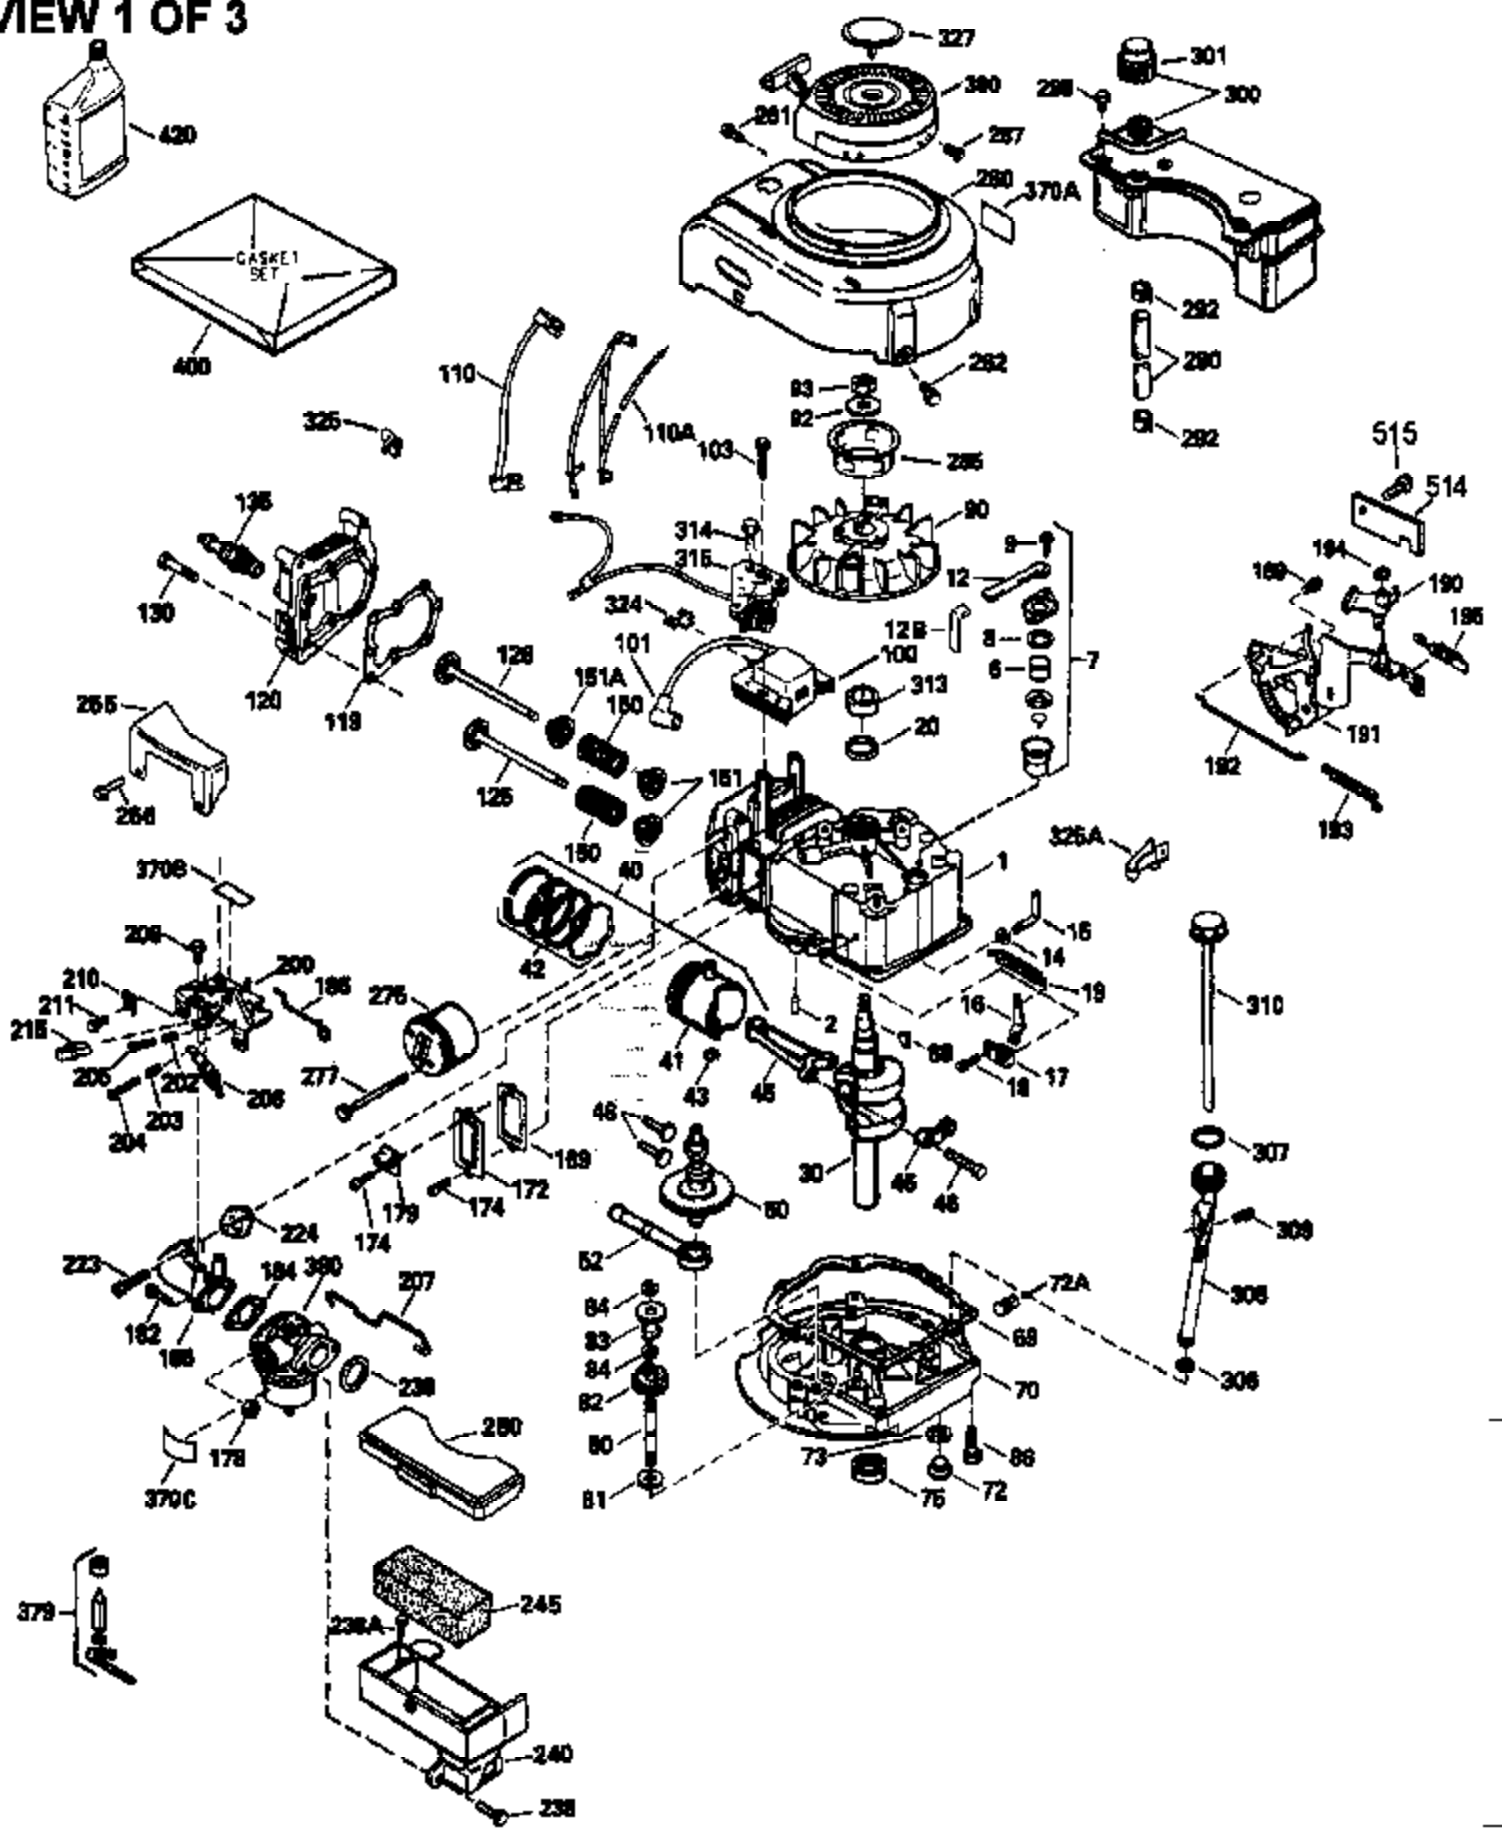

# VIEW 1 OF 3

Ref #	Part Number	Qty	Description
1	34959		Cylinder Ass'y. (Incl. 2, 9 & 20)
2	26727		Dowel Pin
7	34215		Breather Ass'y. (Incl. 8 & 9)
8	32760A		* Breather Gasket
9	30200		Screw, 10-24 x 9/16"
14	28277		Washer
15	31513		Governor Rod
16	31383A		Governor Lever
17	31335		Governor Lever Clamp
18	650548		Screw, 8-32 x 5/16"
19	31361		Extension Spring
20	32600		Oil Seal
30	34451		Crankshaft
40	35544		Piston, Pin & Ring Set (Std.)
40	35545		Piston, Pin & Ring Set (.010 OS)
40	35546		Piston, Pin & Ring Set (.020 OS)
41	35541		Piston & Pin Ass'y. (Std.) (Incl. 43)
41	35542		Piston & Pin Ass'y. (.010 OS) (Incl. 43)
41	35543		Piston & Pin Ass'y. (.020 OS) (Incl. 43)
42	35547		Ring Set (Std.)
42	35548		Ring Set (.010 OS)
42	35549		Ring Set (.020 OS)
43	20381		Piston Pin Retaining Ring
45	30963B		Connecting Rod (Incl. 46)
46	32610A		Connecting Rod Bolt
48	27241		Valve Lifter
50	33148A		Camshaft (Compression Release)
52	29914		Oil Pump Ass'y.
69	35261		* Mounting Flange Gasket
70	33521D		Mounting Flange (Incl. 58 & 72 thru 8 0)
72	30572		Oil Drain Plug (Incl. 73)
73	28833		* Oil Plug Gasket
75	26208		Oil Seal
80	30574		Governor Shaft
81	30590A		Washer
82	30591		Governor Gear Ass'y. (Incl. 81)
83	30588A		Governor Spool
84	29193		Retaining Ring
86	650488		Screw, 1/4-20 x 1-1/4"
89	611004		Flywheel Key
90	611112		Flywheel
92	650815		Belleville Washer
93	650816		Flywheel Nut
100	34443A		Solid State Ignition
101	610118		Spark Plug Cover
103	650814		Screw, Torx T-15, 10-24 x 1"
110	34231		Ground Wire
119	32643A		* Cylinder Head Gasket
120	34335		Cylinder Head
125	29314B		Intake Valve (Std.) (Incl. 151)
125	29315C		Intake Valve (1/32" OS) (Incl. 151)
126	29313C		Exhaust Valve (Std.) (Incl. 151)
126	29315C		Exhaust Valve (1/32" OS) (Incl. 151)
130	6021A		Screw, 5/16-18 x 1-1/2"
135	35395		Resistor Spark Plug (RJ19LM)
150	31672		Valve Spring
151	31673		Lower Valve Spring Cap
169	27234A		* Valve Spring Cover Gasket