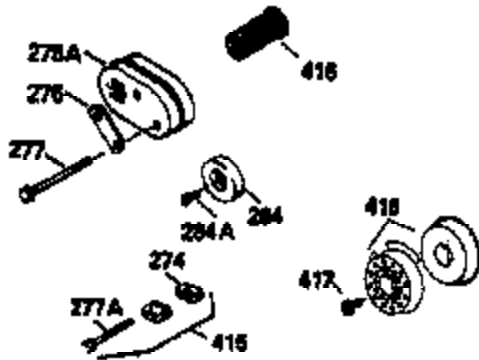

VIEW 3 OF 3

Ref #	Part Number	Qty	Description
19	31361		Extension Spring
53	31745		Washer
54	31787		Washer
55	31748		P.T.O. Shaft
56	31746		R.H. Worm Gear
57	31749		Retaining Ring
58	31744		Oil Seal
59	31747		Washer
69	35261		* Mounting Flange Gasket
87	650492		Screw, 1/4-20 x 2-1/4"
182	6201		Screw, 1/4-28 x 7/8"
185	31384A		Intake Pipe (Incl. 224)
186	34337		Governor Link
206	610973		Terminal
209	30200		Screw, 10-24 x 9/16"
223	650451		Screw, 1/4-20 x 1"
238	650932		Screw, 10-32 x 49/64"
239	34338		* Air Cleaner Gasket
241A	35797		Air Cleaner Collar
245A	35066		Air Cleaner Filter
250C	35065		Air Cleaner Cover
260B	35393		Blower Housing
275A	34613		Muffler
276	33753		Locking Plate
277	650795		Screw, 1/4-20 x 2-1/4"
287B	650884		Screw, 8-32 x 1/2"
300B	34369A		Fuel Tank (Incl. 292 & 301A)
390B	590635		Rewind Starter