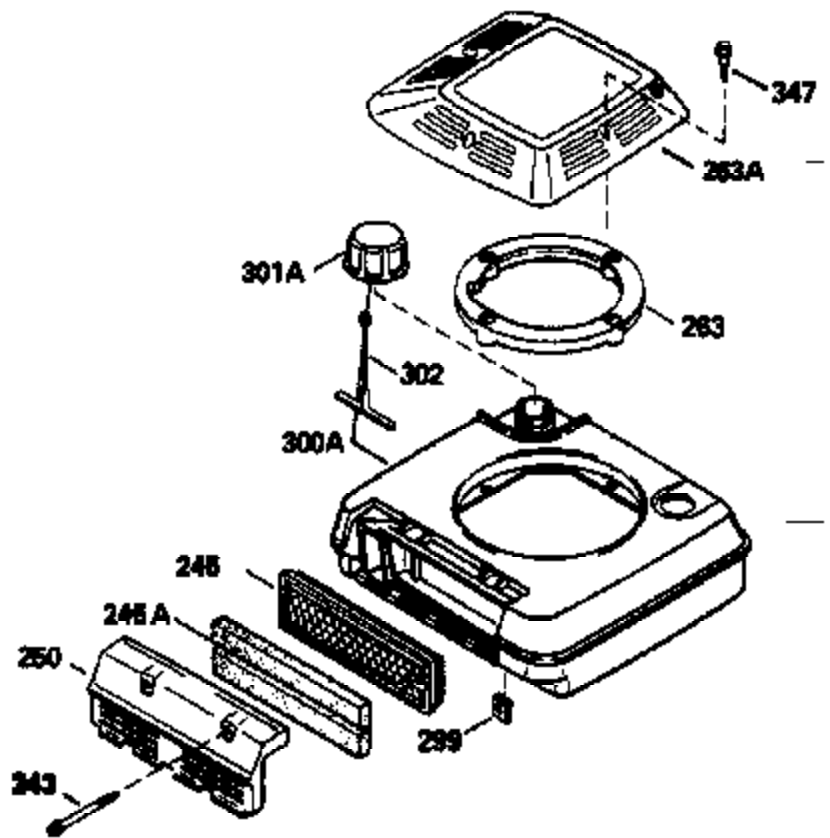

VIEW 2 OF 3

Ref #	Part Number	Qty	Description
238	650932		Screw, 10-32 x 49/64"
239	34338		* Air Cleaner Gasket
241A	35797		Air Cleaner Collar
245A	35066		Air Cleaner Filter
250C	35065		Air Cleaner Cover
260B	35393		Blower Housing
287B	650884		Screw, 8-32 x 1/2"
300B	34369A		Fuel Tank (Incl. 292 & 301A)
301A	35355		Fuel Cap
390B	590635		Rewind Starter