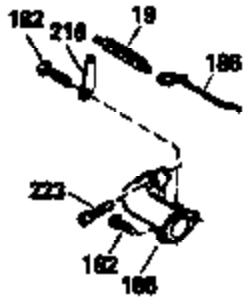

VIEW 3 OF 3

Ref #	Part Number	Qty	Description
19	31361		Extension Spring
53	31745		Washer
54	31787		Washer
55	31748		P.T.O. Shaft
56	31746		R.H. Worm Gear
57	31749		Retaining Ring
58	31744		Oil Seal
59	31747		Washer
69	35261		* Mounting Flange Gasket
87	650492		Screw, 1/4-20 x 2-1/4"
182	6201		Screw, 1/4-28 x 7/8"
185	31384A		Intake Pipe (Incl. 224)
186	34337		Governor Link
206	610973		Terminal
209	30200		Screw, 10-24 x 9/16"
223	650451		Screw, 1/4-20 x 1"
238	650932		Screw, 10-32 x 49/64"
239	34338		* Air Cleaner Gasket
241A	35797		Air Cleaner Collar
245A	35066		Air Cleaner Filter
250C	35065		Air Cleaner Cover
260B	35393		Blower Housing
275A	34613		Muffler
276	33753		Locking Plate
277	650795		Screw, 1/4-20 x 2-1/4"
287B	650884		Screw, 8-32 x 1/2"
300B	34369A		Fuel Tank (Incl. 292 & 301A)
390B	590635		Rewind Starter