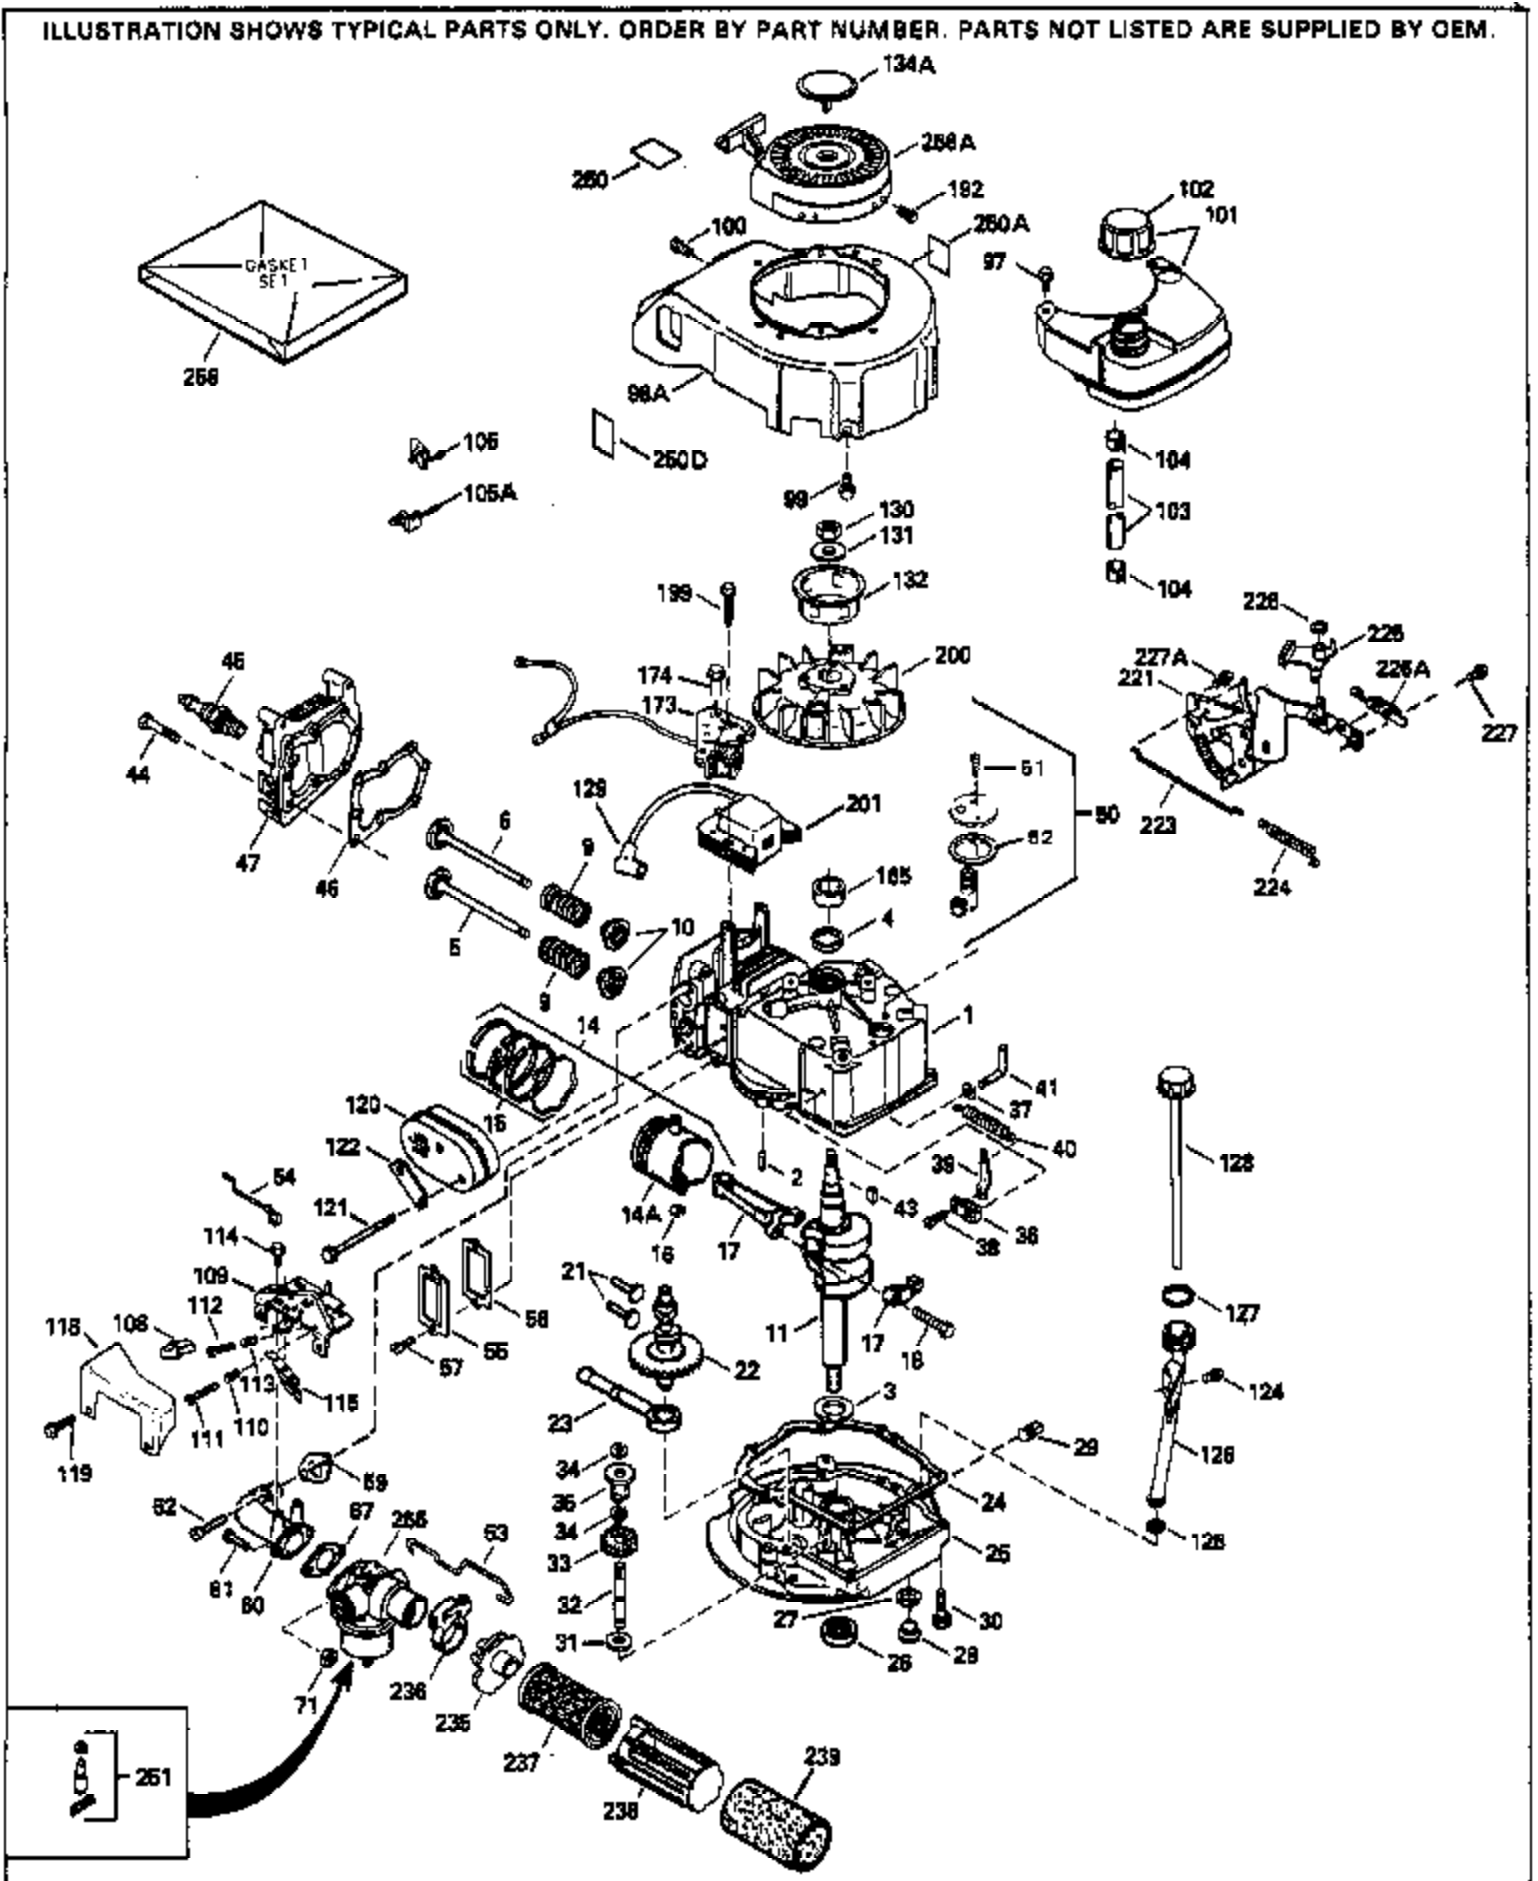

ILLUSTRATION SHOWS TYPICAL PARTS ONLY. ORDER BY PART NUMBER. PARTS NOT LISTED ARE SUPPLIED BY OEM.

Ref #	Part Number	Qty	Description
1	34959		Cylinder Ass'y. (Incl. 2, 4, 50, 51 & 52)
2	26727		Dowel Pin
4	32600		Oil Seal
5	29313C		Exhaust Valve (Std.) (Incl.10)
5	29315C		Exhaust Valve (1/32" OS) (Incl. 10)
6	29314B		Intake Valve (Std.) (Incl. 10)
6	29315C		Intake Valve (1/32" OS) (Incl. 10)
9	31672		Valve Spring
10	31673		Lower Valve Spring Cap
11	34451		Crankshaft
14A	35541		Piston & Pin Ass'y. (Std.) (Incl. 16)
14A	35542		Piston & Pin Ass'y. (.010 OS) (Incl. 16)
14A	35543		Piston & Pin Ass'y. (.020 OS) (Incl. 16)
14	35544		Piston, Pin & Ring Set (Std.)
14	35545		Piston, Pin & Ring Set (.010 OS)
14	35546		Piston, Pin & Ring Set (.020 OS)
15	35547		Ring Set (Std.)
15	35548		Ring Set (.010 OS)
15	35549		Ring Set (.020 OS)
16	20381		Piston Pin Retaining Ring
17	30963B		Connecting Rod (Incl. 18)
18	32610A		Connecting Rod Bolt
21	27241		Valve Lifter
22	33148A		Camshaft (Compression Release)
23	29914		Oil Pump Ass'y.
24	35261		* Mounting Flange Gasket
25	33521C		Mounting Flange (Incl. 26 thru 29, 32 & 187)
26	26208		Oil Seal
28	27244		Oil Drain Plug
30	650488		Screw, 1/4-20 x 1-1/4"
31	35479		Washer
32	30574		Governor Shaft
33	30591		Governor Gear Ass'y. (Incl. 31)
34	29193		Retaining Ring
35	30588A		Governor Spool
36	31335		Governor Lever Clamp
37	28277		Washer
38	650548		Screw, 8-32 x 5/16"
39	31383A		Governor Lever
40	31361		Extension Spring
41	31513		Governor Rod
43	611004		Flywheel Key
44	6021A		Screw, 5/16-18 x 1-1/2"
45	35395		Resistor Spark Plug (RJ19LM)
46	32643A		* Cylinder Head Gasket
47	34335		Cylinder Head
50	34215		Breather Ass'y. (Incl. 51 & 52)
51	30200		Screw, 10-24 x 9/16"
52	32760A		* Breather Gasket
53	34336		Throttle Link
54	34337		Governor Link
55	32755		Valve Spring Box Cover
56	27234A		* Valve Spring Cover Gasket
57	650128		Screw, 10-24 x 1/2"
59	34690A		* Intake Pipe Gasket
60	31384A		Intake Pipe (Incl. 59)
61	6201		Screw, 1/4-28 x 7/8"
62	650451		Screw, 1/4-20 x 1"