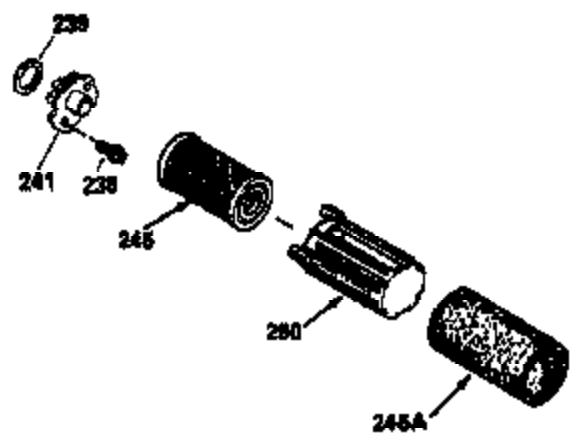

VIEW 3 OF 3

Ref #	Part Number	Qty	Description
19	31361		Extension Spring
53	31745		Washer
54	31787		Washer
55	31748		P.T.O. Shaft
56	31746		R.H. Worm Gear
57	31749		Retaining Ring
58	31744		Oil Seal
59	31747		Washer
69	35261		* Mounting Flange Gasket
87	650492		Screw, 1/4-20 x 2-1/4"
182	6201		Screw, 1/4-28 x 7/8"
185	31384A		Intake Pipe (Incl. 224)
186	34337		Governor Link
206	610973		Terminal
209	30200		Screw, 10-24 x 9/16"
223	650451		Screw, 1/4-20 x 1"
238	650932		Screw, 10-32 x 49/64"
239	34338		* Air Cleaner Gasket
241A	35797		Air Cleaner Collar
245A	35066		Air Cleaner Filter
250C	35065		Air Cleaner Cover
260B	35393		Blower Housing
275C	33566		Muffler
276	33753		Locking Plate
277	792005		Screw, 1/4-20 x 2-1/2"
287B	650884		Screw, 8-32 x 1/2"
300B	34369A		Fuel Tank (Incl. 292 & 301A)
390B	590635		Rewind Starter