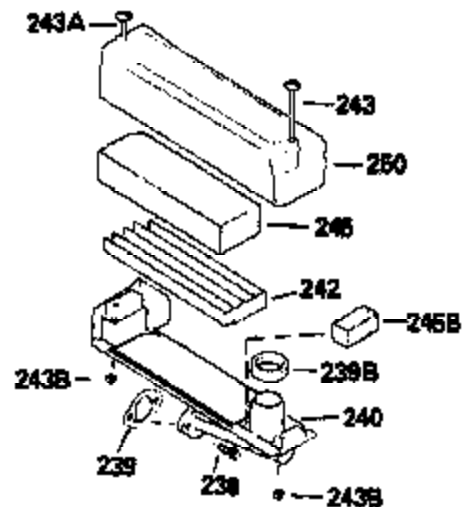

VIEW 3 OF 3

Ref #	Part Number	Qty	Description
19	31361		Extension Spring
53	31745		Washer
54	31787		Washer
55	31748		P.T.O. Shaft
56	31746		R.H. Worm Gear
57	31749		Retaining Ring
58	31744		Oil Seal
59	31747		Washer
69	35261		* Mounting Flange Gasket
87	650492		Screw, 1/4-20 x 2-1/4"
182	6201		Screw, 1/4-28 x 7/8"
185	31384A		Intake Pipe (Incl. 224)
186	34337		Governor Link
206	610973		Terminal
209	30200		Screw, 10-24 x 9/16"
223	650451		Screw, 1/4-20 x 1"
238	650932		Screw, 10-32 x 49/64"
239	34338		* Air Cleaner Gasket
241A	35797		Air Cleaner Collar
245A	35066		Air Cleaner Filter
250C	35065		Air Cleaner Cover
260B	35393		Blower Housing
275C	33566		Muffler
276	33753		Locking Plate
277	792005		Screw, 1/4-20 x 2-1/2"
287B	650884		Screw, 8-32 x 1/2"
300B	34369A		Fuel Tank (Incl. 292 & 301A)
390B	590635		Rewind Starter