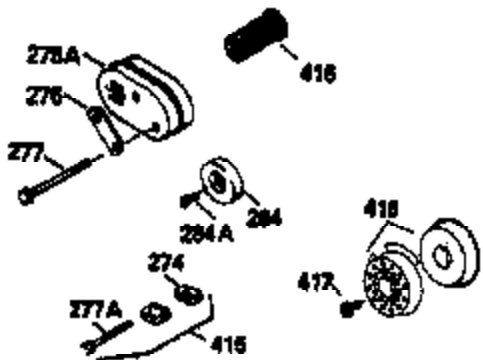

VIEW 3 OF 3

Ref #	Part Number	Qty	Description
19	31361		Extension Spring
53	31745		Washer
54	31787		Washer
55	31748		P.T.O. Shaft
56	31746		R.H. Worm Gear
57	31749		Retaining Ring
58	31744		Oil Seal
59	31747		Washer
69	35261		* Mounting Flange Gasket
87	650492		Screw, 1/4-20 x 2-1/4"
182	6201		Screw, 1/4-28 x 7/8"
185	31384A		Intake Pipe (Incl. 224)
186	34337		Governor Link
206	610973		Terminal
209	30200		Screw, 10-24 x 9/16"
223	650451		Screw, 1/4-20 x 1"
238	650932		Screw, 10-32 x 49/64"
239	34338		* Air Cleaner Gasket
241A	35797		Air Cleaner Collar
245A	35066		Air Cleaner Filter
250C	35065		Air Cleaner Cover
260B	35393		Blower Housing
275C	33566		Muffler
276	33753		Locking Plate
277	792005		Screw, 1/4-20 x 2-1/2"
287B	650884		Screw, 8-32 x 1/2"
300B	34369A		Fuel Tank (Incl. 292 & 301A)
390B	590635		Rewind Starter