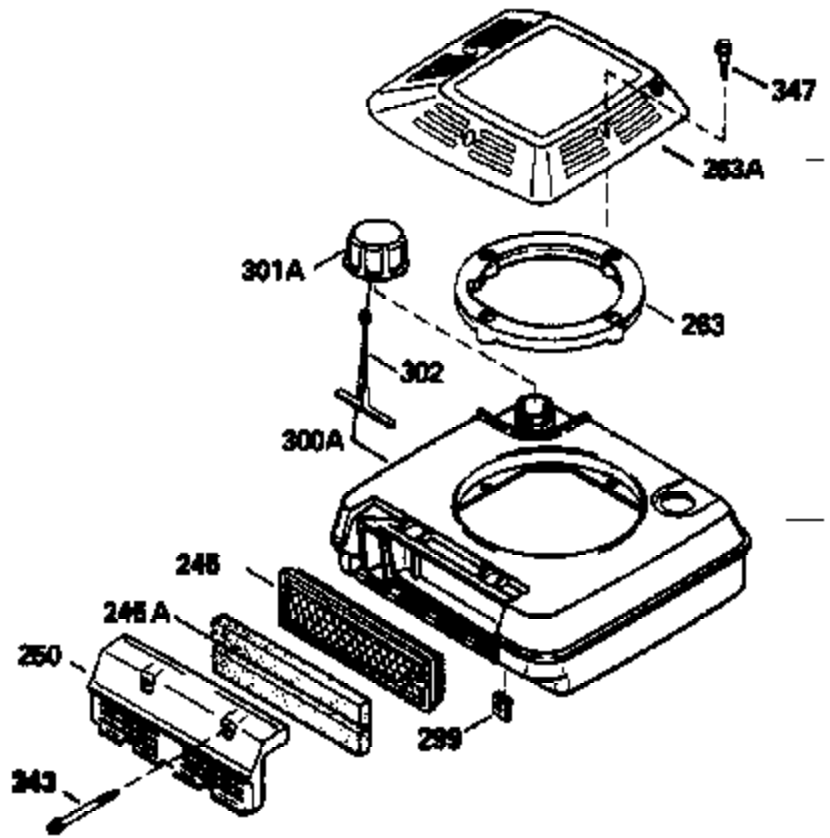

VIEW 2 OF 3

Ref #	Part Number	Qty	Description
238	650932		Screw, 10-32 x 49/64"
239	34338		* Air Cleaner Gasket
241A	35797		Air Cleaner Collar
245A	35066		Air Cleaner Filter
250C	35065		Air Cleaner Cover
260B	35393		Blower Housing
275C	33566		Muffler
287B	650884		Screw, 8-32 x 1/2"
300B	34369A		Fuel Tank (Incl. 292 & 301A)
301A	35355		Fuel Cap
390B	590635		Rewind Starter