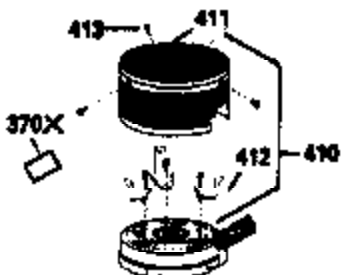

VIEW 3 OF 3

Ref #	Part Number	Qty	Description
19	31361		Extension Spring
53	31745		Washer
54	31787		Washer
55	31748		P.T.O. Shaft
56	31746		R.H. Worm Gear
57	31749		Retaining Ring
58	31744		Oil Seal
59	31747		Washer
69	35261		* Mounting Flange Gasket
87	650492		Screw, 1/4-20 x 2-1/4"
182	6201		Screw, 1/4-28 x 7/8"
185	31384A		Intake Pipe (Incl. 224)
186	34337		Governor Link
206	610973		Terminal
209	30200		Screw, 10-24 x 9/16"
223	650451		Screw, 1/4-20 x 1"
238	650932		Screw, 10-32 x 49/64"
239	34338		* Air Cleaner Gasket
241A	35797		Air Cleaner Collar
245A	35066		Air Cleaner Filter
250C	35065		Air Cleaner Cover
260B	35393		Blower Housing
275C	33566		Muffler
276	33753		Locking Plate
277	792005		Screw, 1/4-20 x 2-1/2"
287B	650884		Screw, 8-32 x 1/2"
300B	34369A		Fuel Tank (Incl. 292 & 301A)
390B	590635		Rewind Starter