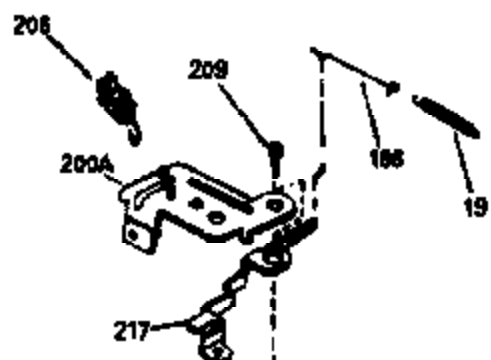

VIEW 3 OF 3

Ref #	Part Number	Qty	Description
19	31361		Extension Spring
53	31745		Washer
54	31787		Washer
55	31748		P.T.O. Shaft
56	31746		R.H. Worm Gear
57	31749		Retaining Ring
58	31744		Oil Seal
59	31747		Washer
69	35261		* Mounting Flange Gasket
87	650492		Screw, 1/4-20 x 2-1/4"
182	6201		Screw, 1/4-28 x 7/8"
185	31384A		Intake Pipe (Incl. 224)
186	34337		Governor Link
206	610973		Terminal
209	30200		Screw, 10-24 x 9/16"
223	650451		Screw, 1/4-20 x 1"
238	650932		Screw, 10-32 x 49/64"
239	34338		* Air Cleaner Gasket
241A	35797		Air Cleaner Collar
245A	35066		Air Cleaner Filter
250C	35065		Air Cleaner Cover
260B	35393		Blower Housing
275C	33566		Muffler
276	33753		Locking Plate
277	792005		Screw, 1/4-20 x 2-1/2"
287B	650884		Screw, 8-32 x 1/2"
300B	34369A		Fuel Tank (Incl. 292 & 301A)
390B	590635		Rewind Starter