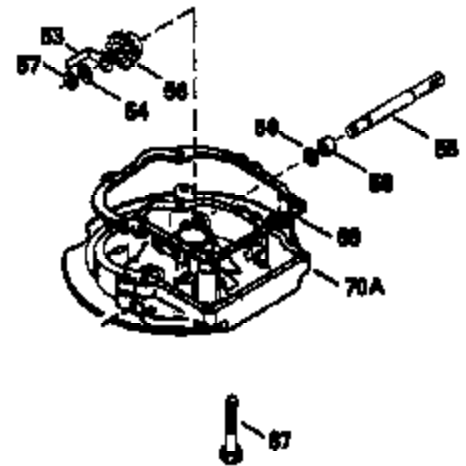

VIEW 3 OF 3

Ref #	Part Number	Qty	Description
19	31361		Extension Spring
53	31745		Washer
54	31787		Washer
55	31748		P.T.O. Shaft
56	31746		R.H. Worm Gear
57	31749		Retaining Ring
58	31744		Oil Seal
59	31747		Washer
69	35261		* Mounting Flange Gasket
87	650492		Screw, 1/4-20 x 2-1/4"
182	6201		Screw, 1/4-28 x 7/8"
185	31384A		Intake Pipe (Incl. 224)
186	34337		Governor Link
206	610973		Terminal
209	30200		Screw, 10-24 x 9/16"
223	650451		Screw, 1/4-20 x 1"
238	650932		Screw, 10-32 x 49/64"
239	34338		* Air Cleaner Gasket
241A	35797		Air Cleaner Collar
245A	35066		Air Cleaner Filter
250C	35065		Air Cleaner Cover
260B	35393		Blower Housing
275C	33566		Muffler
276	33753		Locking Plate
277	792005		Screw, 1/4-20 x 2-1/2"
287B	650884		Screw, 8-32 x 1/2"
300B	34369A		Fuel Tank (Incl. 292 & 301A)
390B	590635		Rewind Starter