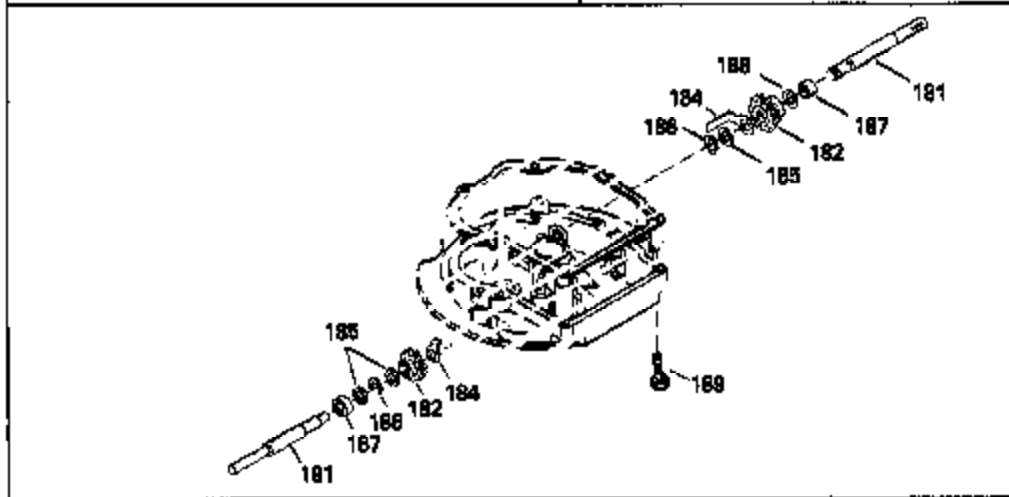

Ref #	Part Number	Qty	Description
51	30200		Screw, 10-24 x 9/16"
92	34961		Ground Wire
100	30200		Screw, 10-24 x 9/16"
102	35355		Fuel Cap
121	650795		Screw, 1/4-20 x 2-1/4"
122	33753		Locking Plate
130	650816		Flywheel Nut
131	650815		Belleville Washer
192	650884		Screw, 8-32 x 1/2"
228	34985		Starter Rope Retainer
229	35025		Starter Retainer Staple
250A	35391		Instruction Decal