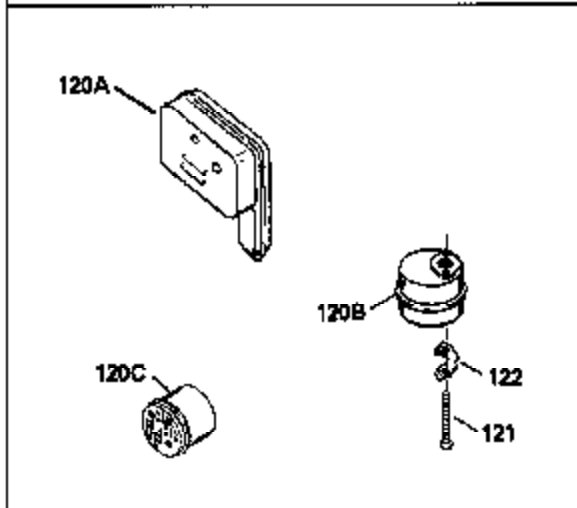

Ref #	Part Number	Qty	Description
51	30200		Screw, 10-24 x 9/16"
92	34961		Ground Wire
100	30200		Screw, 10-24 x 9/16"
102	35355		Fuel Cap
121	650795		Screw, 1/4-20 x 2-1/4"
122	33753		Locking Plate
130	650816		Flywheel Nut
131	650815		Belleville Washer
192	650884		Screw, 8-32 x 1/2"
228	34985		Starter Rope Retainer
229	35025		Starter Retainer Staple
250A	35391		Instruction Decal