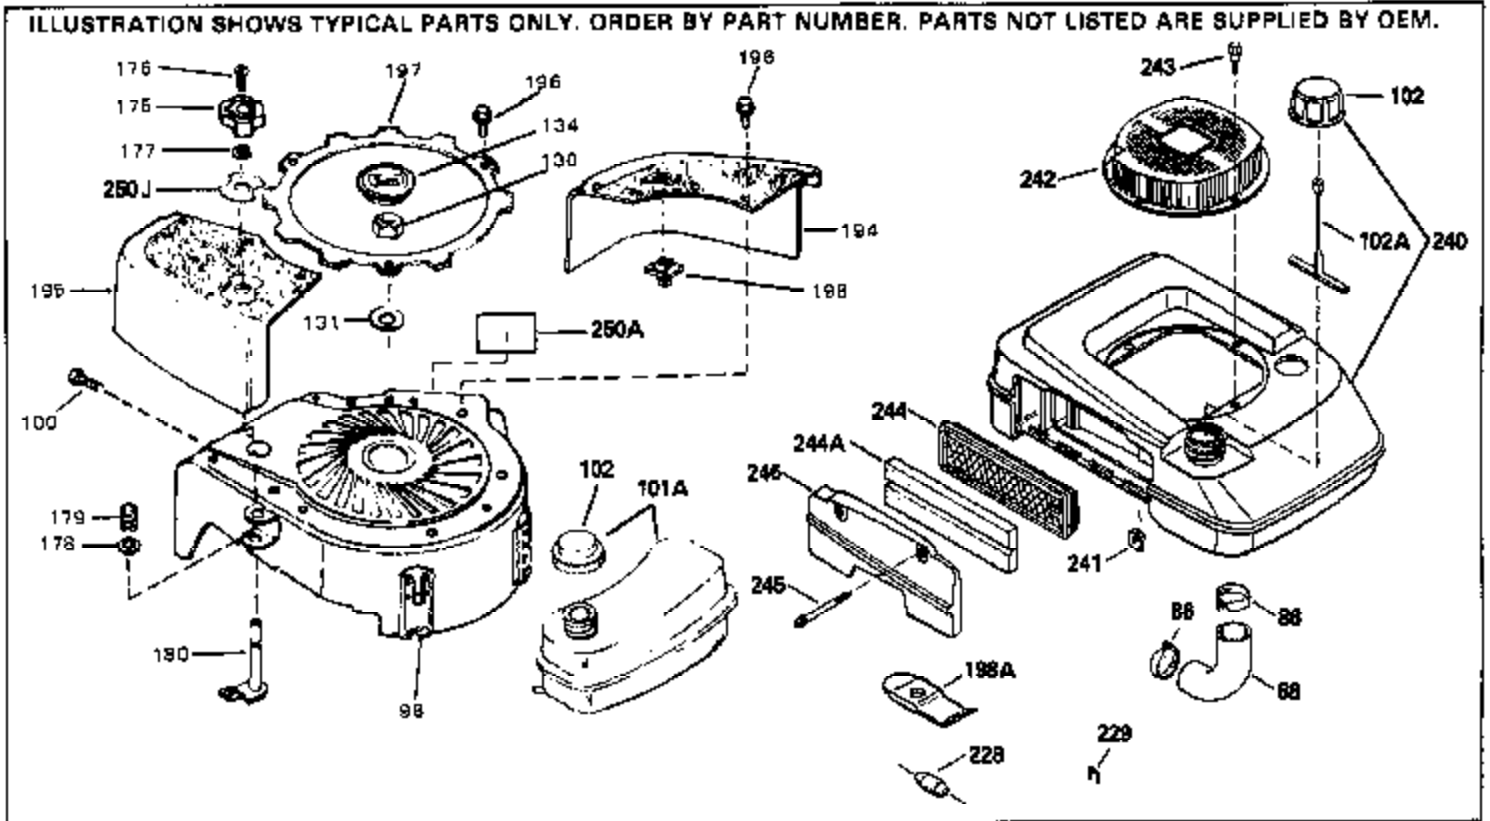

Ref #	Part Number	Qty	Description
51	30200		Screw, 10-24 x 9/16"
92	34961		Ground Wire
100	30200		Screw, 10-24 x 9/16"
102	35355		Fuel Cap
121	650795		Screw, 1/4-20 x 2-1/4"
122	33753		Locking Plate
130	650816		Flywheel Nut
131	650815		Belleville Washer
192	650884		Screw, 8-32 x 1/2"
228	34985		Starter Rope Retainer
229	35025		Starter Retainer Staple
250A	35391		Instruction Decal