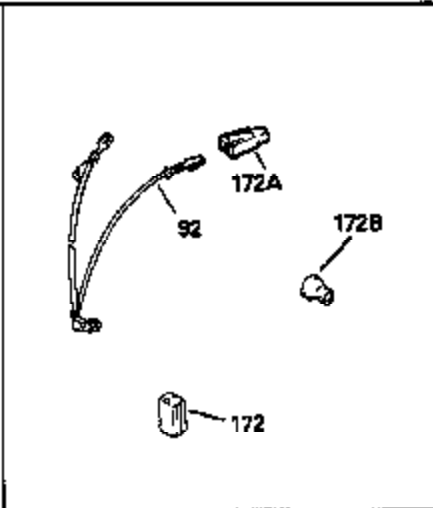

Ref #	Part Number	Qty	Description
51	30200		Screw, 10-24 x 9/16"
92	34961		Ground Wire
100	30200		Screw, 10-24 x 9/16"
102	35355		Fuel Cap
121	650795		Screw, 1/4-20 x 2-1/4"
122	33753		Locking Plate
130	650816		Flywheel Nut
131	650815		Belleville Washer
192	650884		Screw, 8-32 x 1/2"
228	34985		Starter Rope Retainer
229	35025		Starter Retainer Staple
250A	35391		Instruction Decal