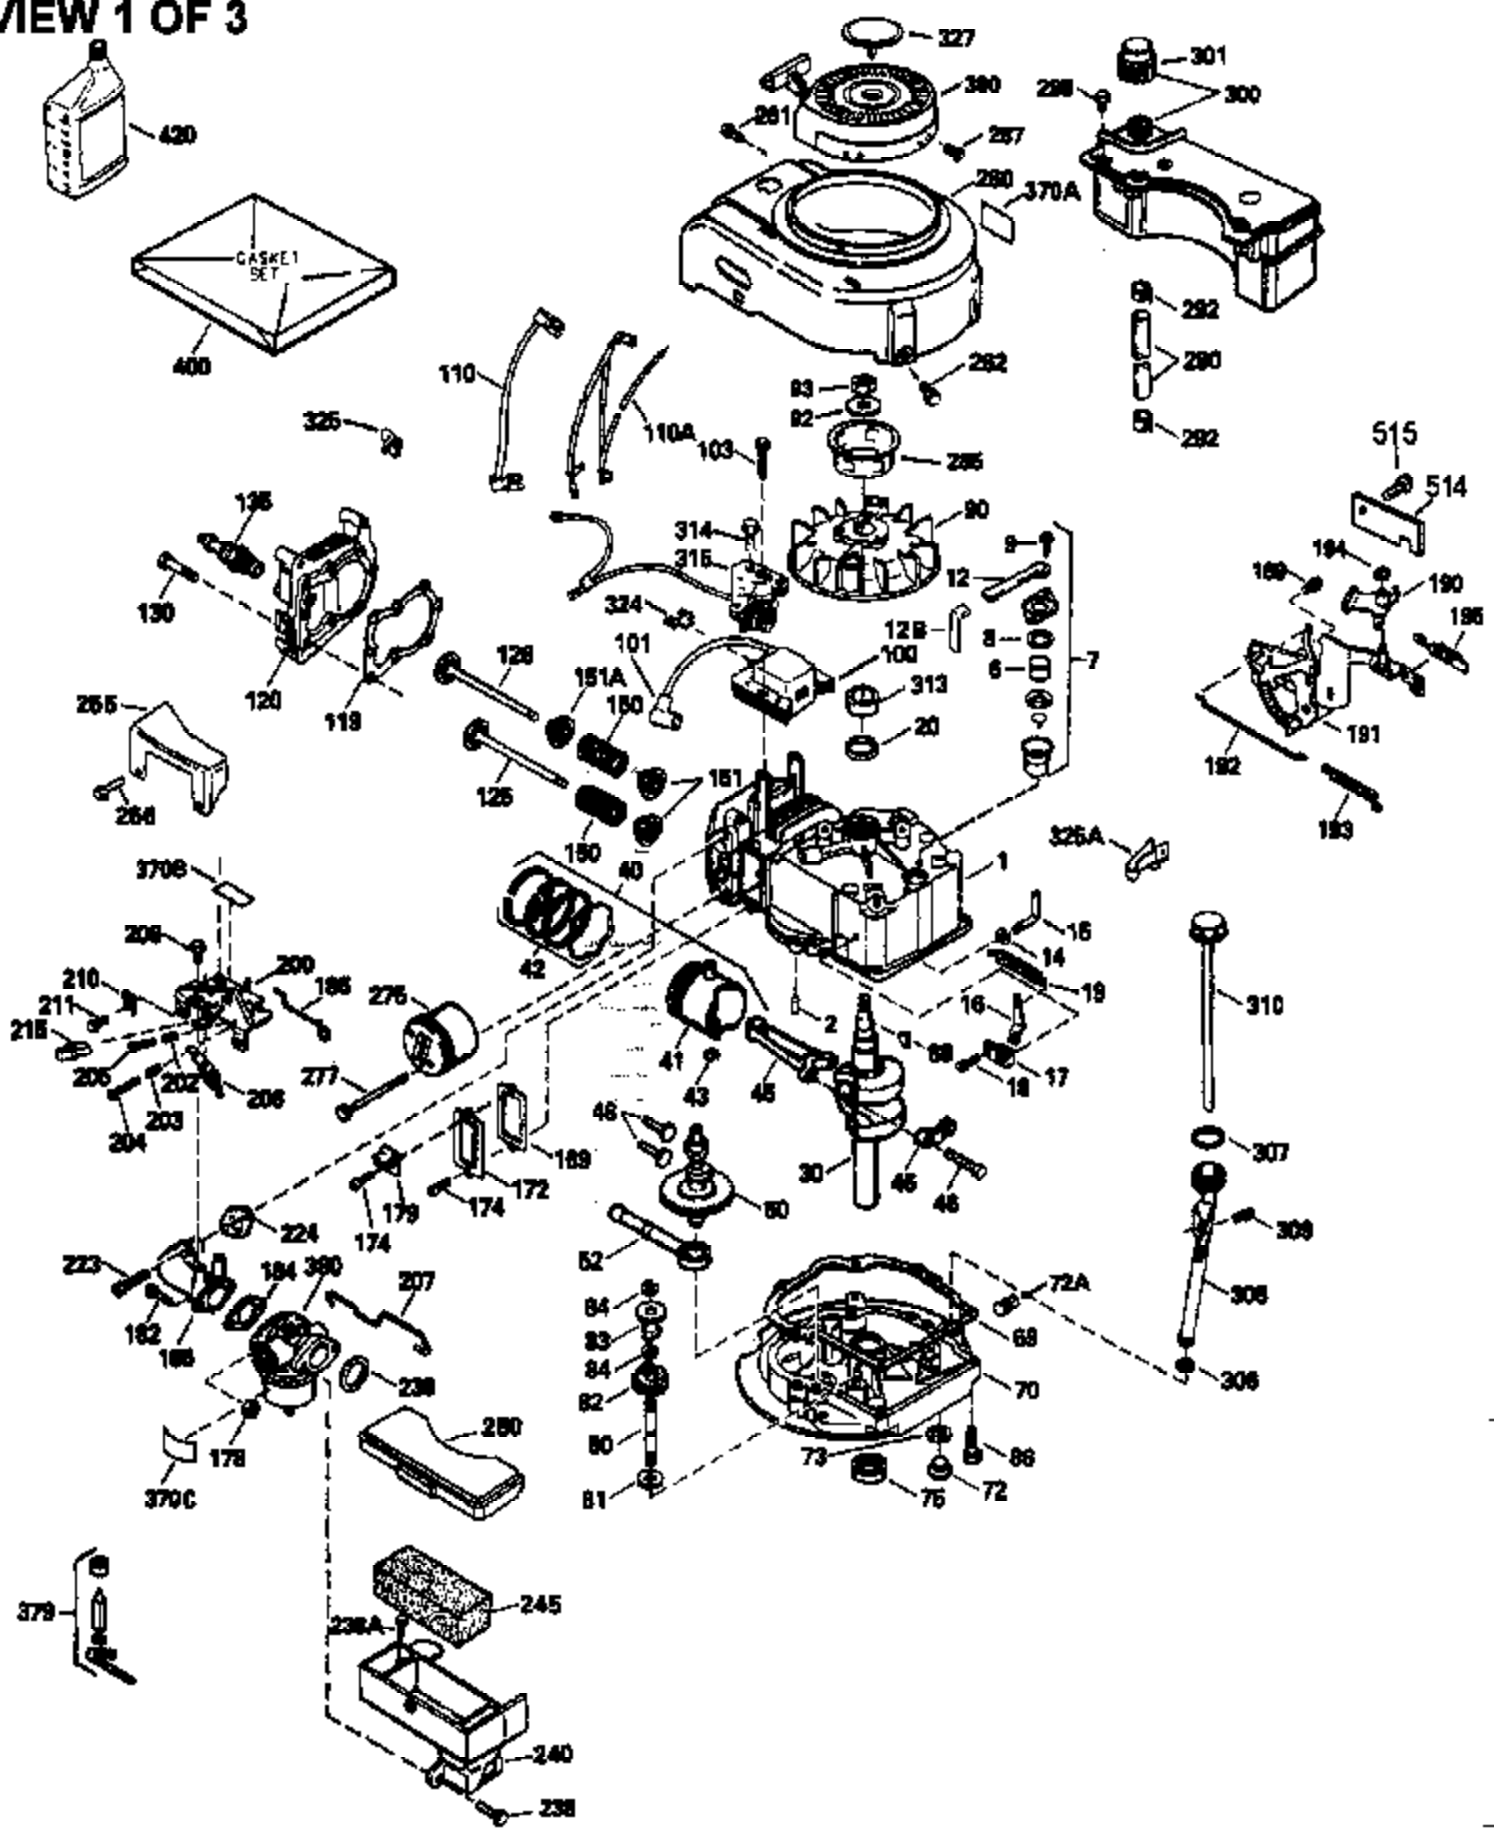

# VIEW 1 OF 3

Ref #	Part Number	Qty	Description
	1 34959		Cylinder Ass'y. (Incl. 2, 9 & 20)
	2 26727		Dowel Pin
	7 34215		Breather Ass'y. (Incl. 8 & 9)
	8 32760A		* Breather Gasket
	9 30200		Screw, 10-24 x 9/16"
	14 28277		Washer
	15 30589		Governor Rod (Incl. 14)
	16 31383A		Governor Lever
	17 31335		Governor Lever Clamp
	18 650548		Screw, 8-32 x 5/16"
	19 31361		Extension Spring
	20 32600		Oil Seal
	30 35166		Crankshaft
	40 35544		Piston, Pin & Ring Set (Std.)
	40 35545		Piston, Pin & Ring Set (.010 OS)
	40 35546		Piston, Pin & Ring Set (.020 OS)
	41 35541		Piston & Pin Ass'y. (Std.) (Incl. 43)
	41 35542		Piston & Pin Ass'y. (.010 OS) (Incl. 43)
	41 35543		Piston & Pin Ass'y. (.020 OS) (Incl. 43)
	42 35547		Ring Set (Std.)
	42 35548		Ring Set (.010 OS)
	42 35549		Ring Set (.020 OS)
	43 20381		Piston Pin Retaining Ring
	45 30963B		Connecting Rod (Incl. 46)
	46 32610A		Connecting Rod Bolt
	48 27241		Valve Lifter
	50 33553		Camshaft (Mech. Compression Release)
	52 29914		Oil Pump Ass'y.
	69 35261		* Mounting Flange Gasket
	70 34311C		Mounting Flange (Incl. 72 thru 80)
	72 30572		Oil Drain Plug (Incl. 73)
	72A 9556		Oil Drain Plug
	73 28833		* Oil Plug Gasket
	75 27897		Oil Seal
	80 30574		Governor Shaft
	81 30590A		Washer
	82 30591		Governor Gear Ass'y. (Incl. 81)
	83 30588A		Governor Spool
	84 29193		Retaining Ring
	86 650488		Screw, 1/4-20 x 1-1/4"
	89 611004		Flywheel Key
	90 611112		Flywheel
	92 650815		Belleville Washer
	93 650816		Flywheel Nut
	100 34443A		Solid State Ignition
	101 610118		Spark Plug Cover
	103 650814		Screw, Torx T-15, 10-24 x 1"
	110 34961		Ground Wire
	119 32643A		* Cylinder Head Gasket
	120 34335		Cylinder Head
	125 29314B		Intake Valve (Std.) (Incl. 151)
	125 29315C		Intake Valve (1/32" OS) (Incl. 151)
	126 29313C		Exhaust Valve (Std.) (Incl. 151)
	126 29315C		Exhaust Valve (1/32" OS) (Incl. 151)
	130 6021A		Screw, 5/16-18 x 1-1/2"
	135 35395		Resistor Spark Plug (RJ19LM)
	150 31672		Valve Spring
	151 31673		Lower Valve Spring Cap