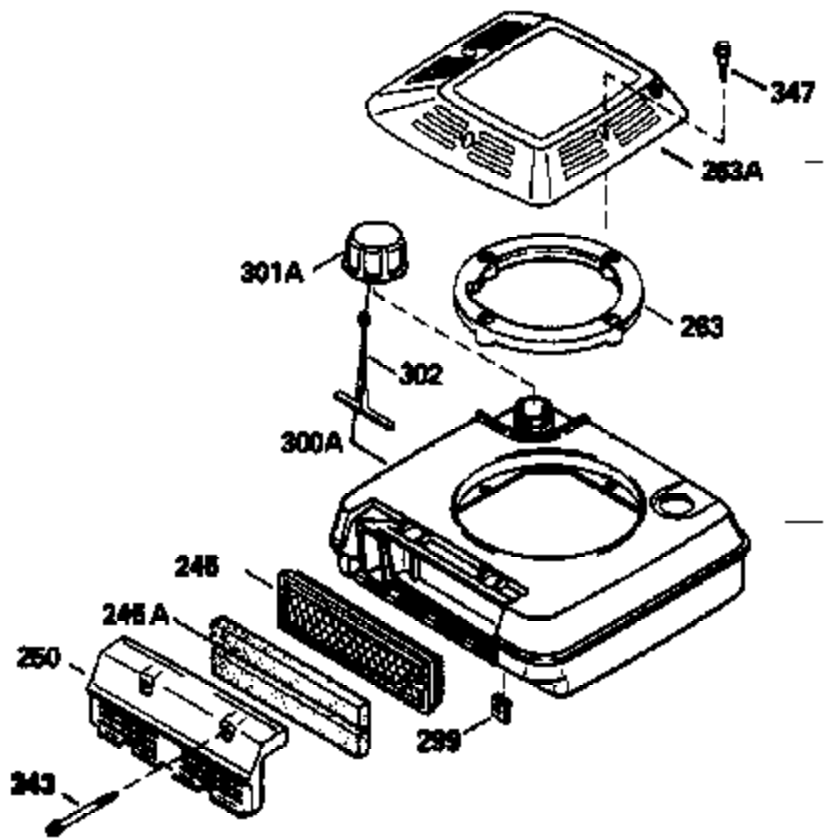

VIEW 2 OF 3

Ref #	Part Number	Qty	Description
189A	650837		Screw, 10-32 x 1/4"
238	650932		Screw, 10-32 x 49/64"
239	34338		* Air Cleaner Gasket
241A	35797		Air Cleaner Collar
245A	35066		Air Cleaner Filter
250C	35065		Air Cleaner Cover
260B	35393		Blower Housing
287B	650884		Screw, 8-32 x 1/2"
300B	34369A		Fuel Tank (Incl. 292 & 301A)
301A	35355		Fuel Cap
354	35025		Rope Retainer Staple
357	34985		Rope Retainer
390B	590621		Rewind Starter