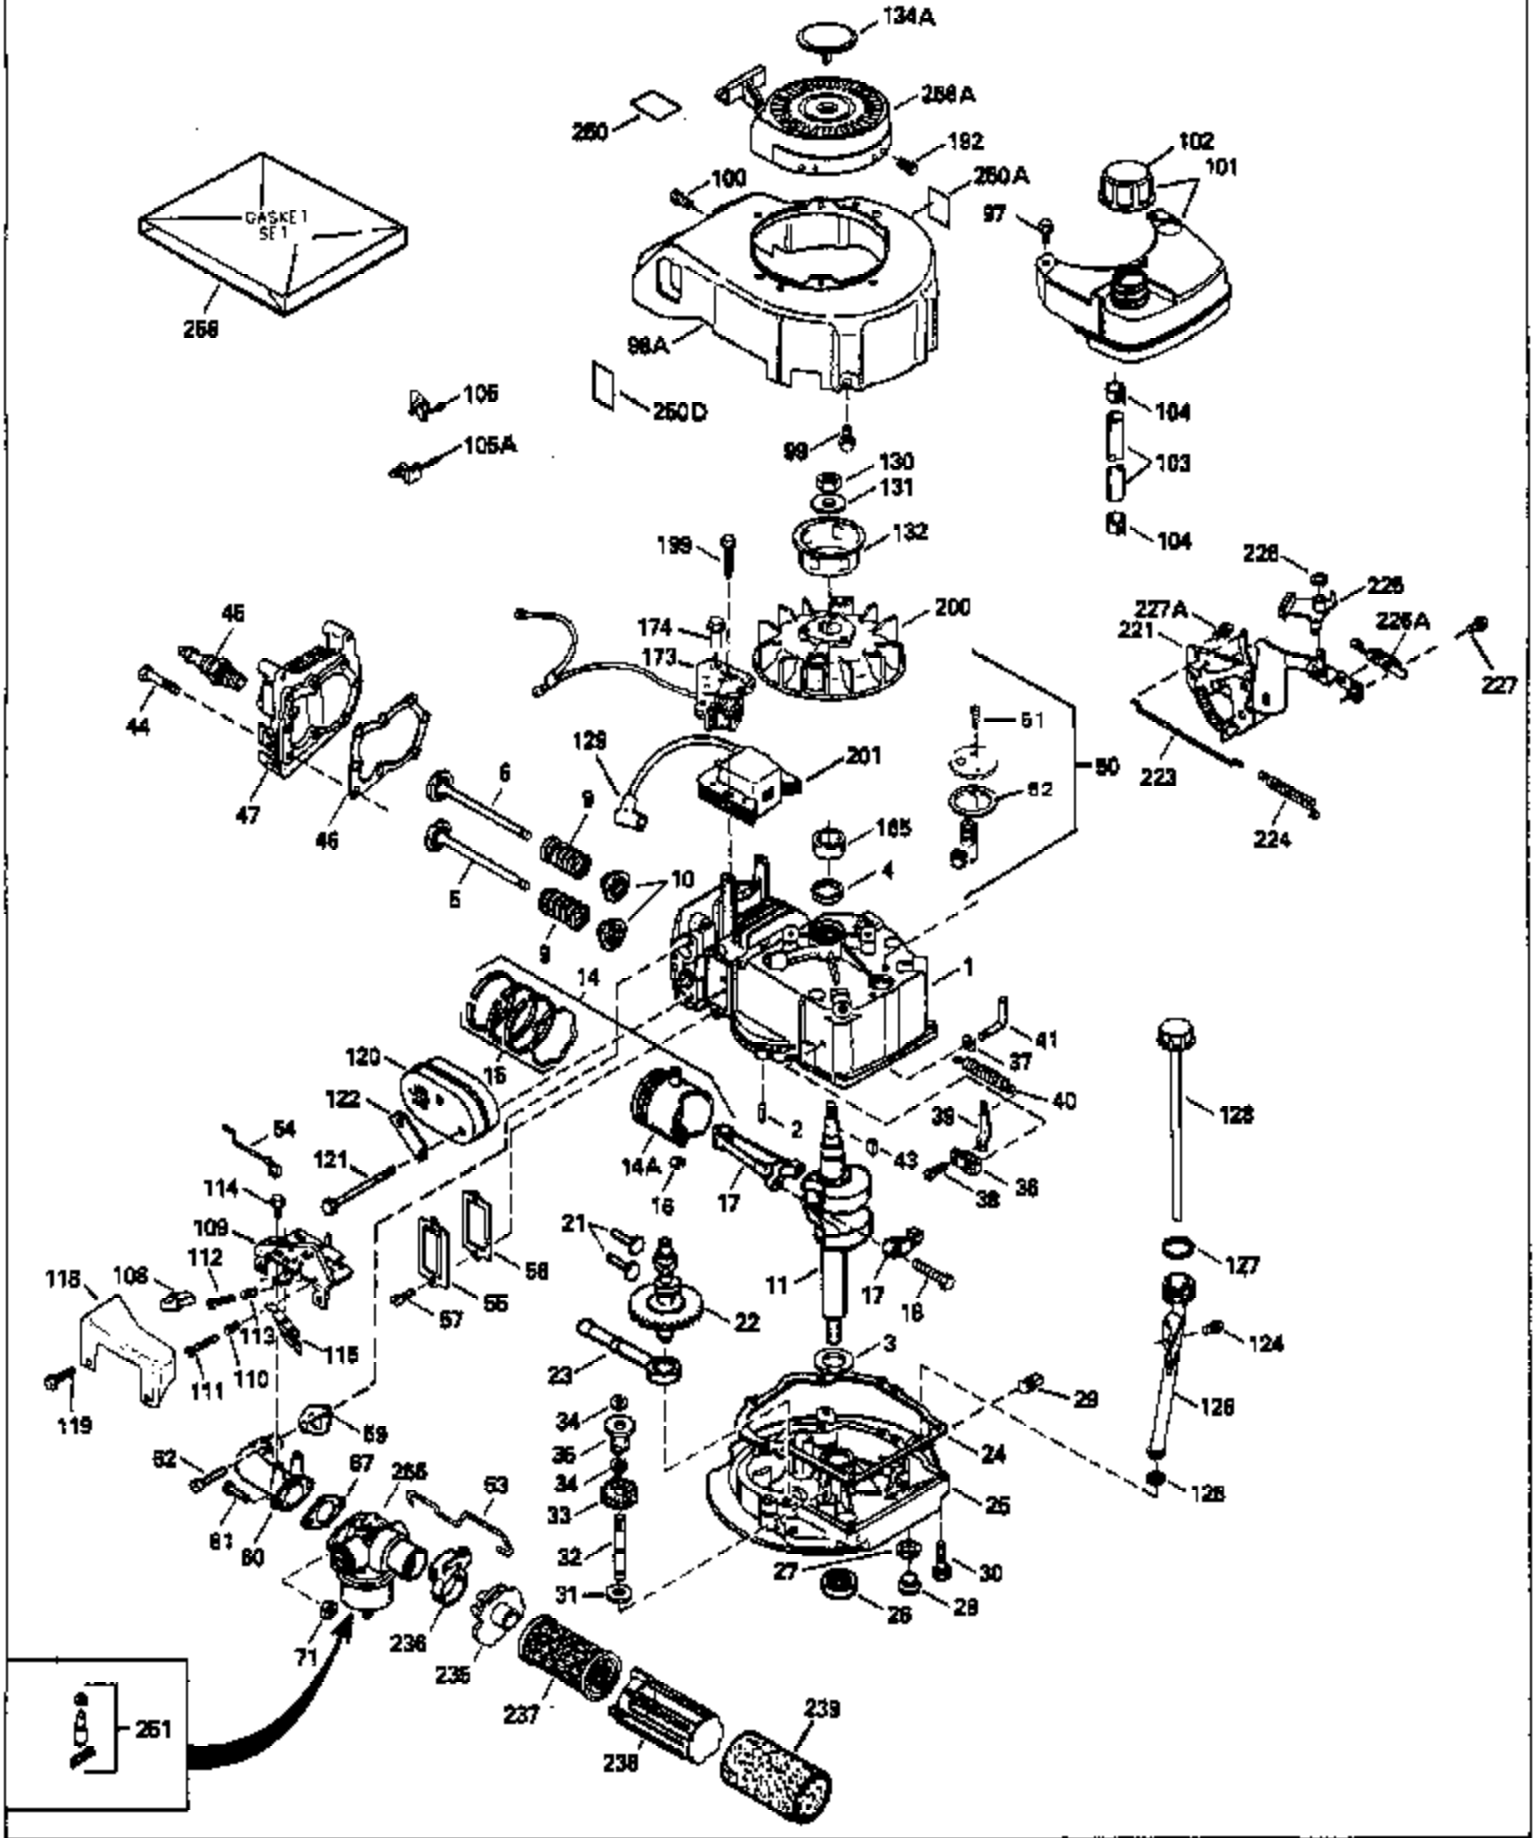

ILLUSTRATION SHOWS TYPICAL PARTS ONLY. ORDER BY PART NUMBER. PARTS NOT LISTED ARE SUPPLIED BY OEM.

Ref #	Part Number	Qty	Description
1	34959		Cylinder Ass'y. (Incl. 2, 4, 50, 51 & 52)
2	26727		Dowel Pin
3	32323		Washer
4	32600		Oil Seal
5	29313C		Exhaust Valve (Std.) (Incl.10)
5	29315C		Exhaust Valve (1/32" OS) (Incl. 10)
6	29314B		Intake Valve (Std.) (Incl. 10)
6	29315C		Intake Valve (1/32" OS) (Incl. 10)
9	31672		Valve Spring
10	31673		Lower Valve Spring Cap
11	35342		Crankshaft
14A	35541		Piston & Pin Ass'y. (Std.) (Incl. 16)
14A	35542		Piston & Pin Ass'y. (.010 OS) (Incl. 16)
14A	35543		Piston & Pin Ass'y. (.020 OS) (Incl. 16)
14	35544		Piston, Pin & Ring Set (Std.)
14	35545		Piston, Pin & Ring Set (.010 OS)
14	35546		Piston, Pin & Ring Set (.020 OS)
15	35547		Ring Set (Std.)
15	35548		Ring Set (.010 OS)
15	35549		Ring Set (.020 OS)
16	20381		Piston Pin Retaining Ring
17	30963B		Connecting Rod (Incl. 18)
18	32610A		Connecting Rod Bolt
21	27241		Valve Lifter
22	33553		Camshaft (Mech. Compression Release)
23	29914		Oil Pump Ass'y.
24	35261		* Mounting Flange Gasket
25	34311B		Mounting Flange (Incl. 26, 28, 29 & 3 2)
26	27897		Oil Seal
28	27244		Oil Drain Plug
30	650488		Screw, 1/4-20 x 1-1/4"
31	35479		Washer
32	30574		Governor Shaft
33	30591		Governor Gear Ass'y. (Incl. 31)
34	29193		Retaining Ring
35	30588A		Governor Spool
36	31335		Governor Lever Clamp
37	28277		Washer
38	650548		Screw, 8-32 x 5/16"
39	31383A		Governor Lever
40	31361		Extension Spring
41	30589		Governor Rod (Incl. 37)
43	611004		Flywheel Key
44	6021A		Screw, 5/16-18 x 1-1/2"
45	35395		Resistor Spark Plug (RJ19LM)
46	32643A		* Cylinder Head Gasket
47	34335		Cylinder Head
50	34215		Breather Ass'y. (Incl. 51 & 52)
51	30200		Screw, 10-24 x 9/16"
52	32760A		* Breather Gasket
53	34336		Throttle Link
54	34337		Governor Link
55	32755		Valve Spring Box Cover
56	27234A		* Valve Spring Cover Gasket
57	650128		Screw, 10-24 x 1/2"
59	34690A		* Intake Pipe Gasket
60	31384A		Intake Pipe (Incl. 59)
61	6201		Screw, 1/4-28 x 7/8"