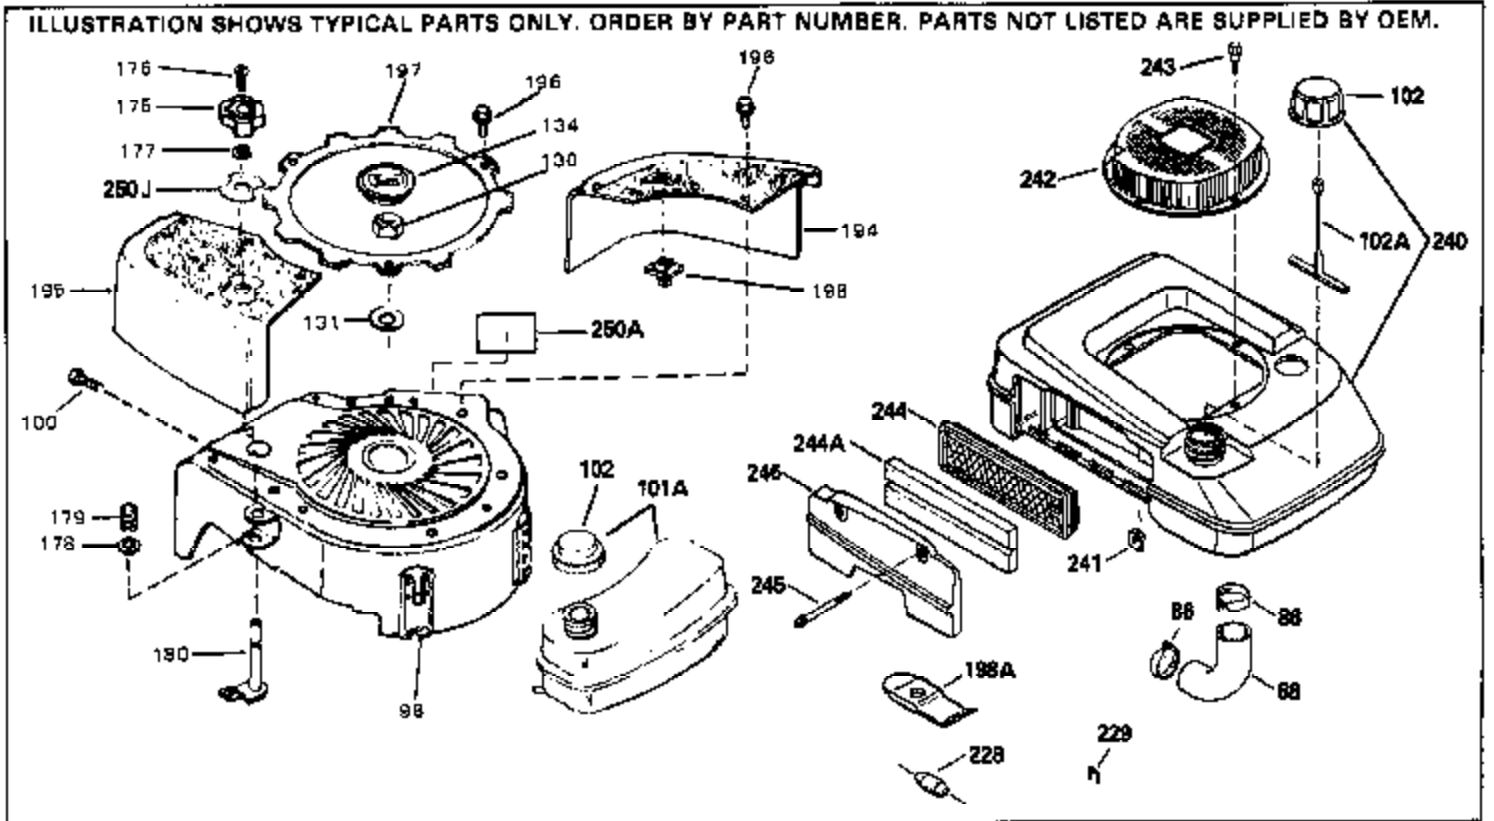

Ref #	Part Number	Qty	Description
51	30200		Screw, 10-24 x 9/16"
92	34961		Ground Wire
100	30200		Screw, 10-24 x 9/16"
102	35355		Fuel Cap
121	650795		Screw, 1/4-20 x 2-1/4"
122	33753		Locking Plate
130	650816		Flywheel Nut
131	650815		Belleville Washer
192	650884		Screw, 8-32 x 1/2"
228	34985		Starter Rope Retainer
229	35025		Starter Retainer Staple
250A	35391		Instruction Decal