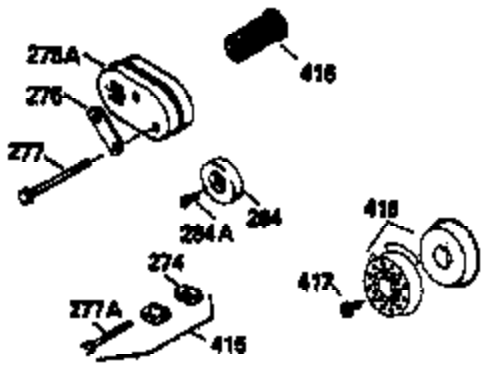

Ref #	Part Number	Qty	Description
189A	650837		Screw, 10-32 x 1/4"
238	650932		Screw, 10-32 x 49/64"
239	34338		* Air Cleaner Gasket
241A	35797		Air Cleaner Collar
245A	35066		Air Cleaner Filter
250C	35065		Air Cleaner Cover
260B	35393		Blower Housing
287B	650884		Screw, 8-32 x 1/2"
300B	34369A		Fuel Tank (Incl. 292 & 301A)
301A	35355		Fuel Cap
354	35025		Rope Retainer Staple
357	34985		Rope Retainer
390B	590621		Rewind Starter

VIEW 3 OF 3