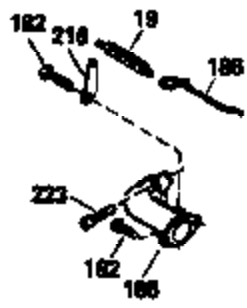

Ref #	Part Number	Qty	Description
189A	650837		Screw, 10-32 x 1/4"
238	650932		Screw, 10-32 x 49/64"
239	34338		* Air Cleaner Gasket
241A	35797		Air Cleaner Collar
245A	35066		Air Cleaner Filter
250C	35065		Air Cleaner Cover
260B	35393		Blower Housing
287B	650884		Screw, 8-32 x 1/2"
300B	34369A		Fuel Tank (Incl. 292 & 301A)
301A	35355		Fuel Cap
354	35025		Rope Retainer Staple
357	34985		Rope Retainer
390B	590621		Rewind Starter

VIEW 3 OF 3