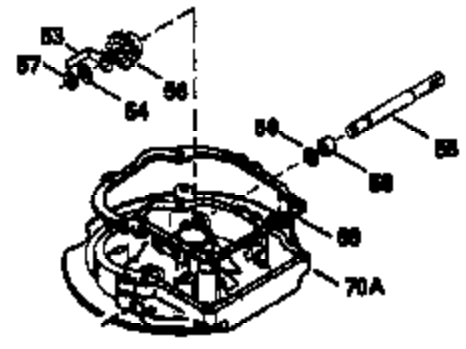

Ref #	Part Number	Qty	Description
189A	650837		Screw, 10-32 x 1/4"
238	650932		Screw, 10-32 x 49/64"
239	34338		* Air Cleaner Gasket
241A	35797		Air Cleaner Collar
245A	35066		Air Cleaner Filter
250C	35065		Air Cleaner Cover
260B	35393		Blower Housing
287B	650884		Screw, 8-32 x 1/2"
300B	34369A		Fuel Tank (Incl. 292 & 301A)
301A	35355		Fuel Cap
354	35025		Rope Retainer Staple
357	34985		Rope Retainer
390B	590621		Rewind Starter

VIEW 3 OF 3