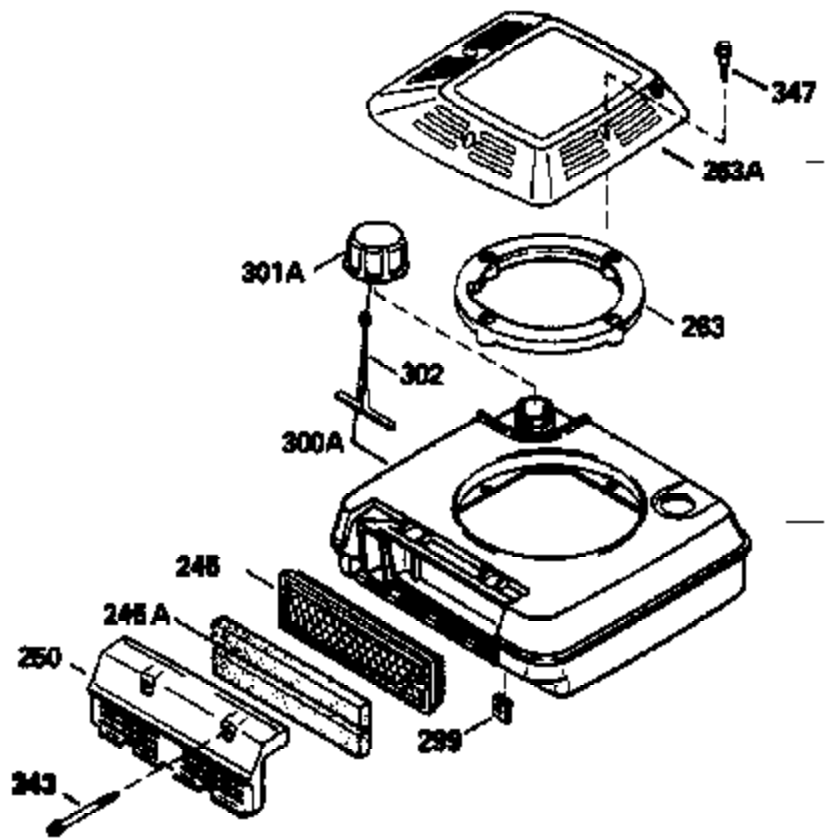

VIEW 2 OF 3

Ref #	Part Number	Qty	Description
189A	650837		Screw, 10-32 x 1/4"
238	650932		Screw, 10-32 x 49/64"
239	34338		* Air Cleaner Gasket
241A	35797		Air Cleaner Collar
245A	35066		Air Cleaner Filter
250C	35065		Air Cleaner Cover
260B	35393		Blower Housing
287B	650884		Screw, 8-32 x 1/2"
300B	34369A		Fuel Tank (Incl. 292 & 301A)
301A	35355		Fuel Cap
354	35025		Rope Retainer Staple
357	34985		Rope Retainer
390B	590621		Rewind Starter