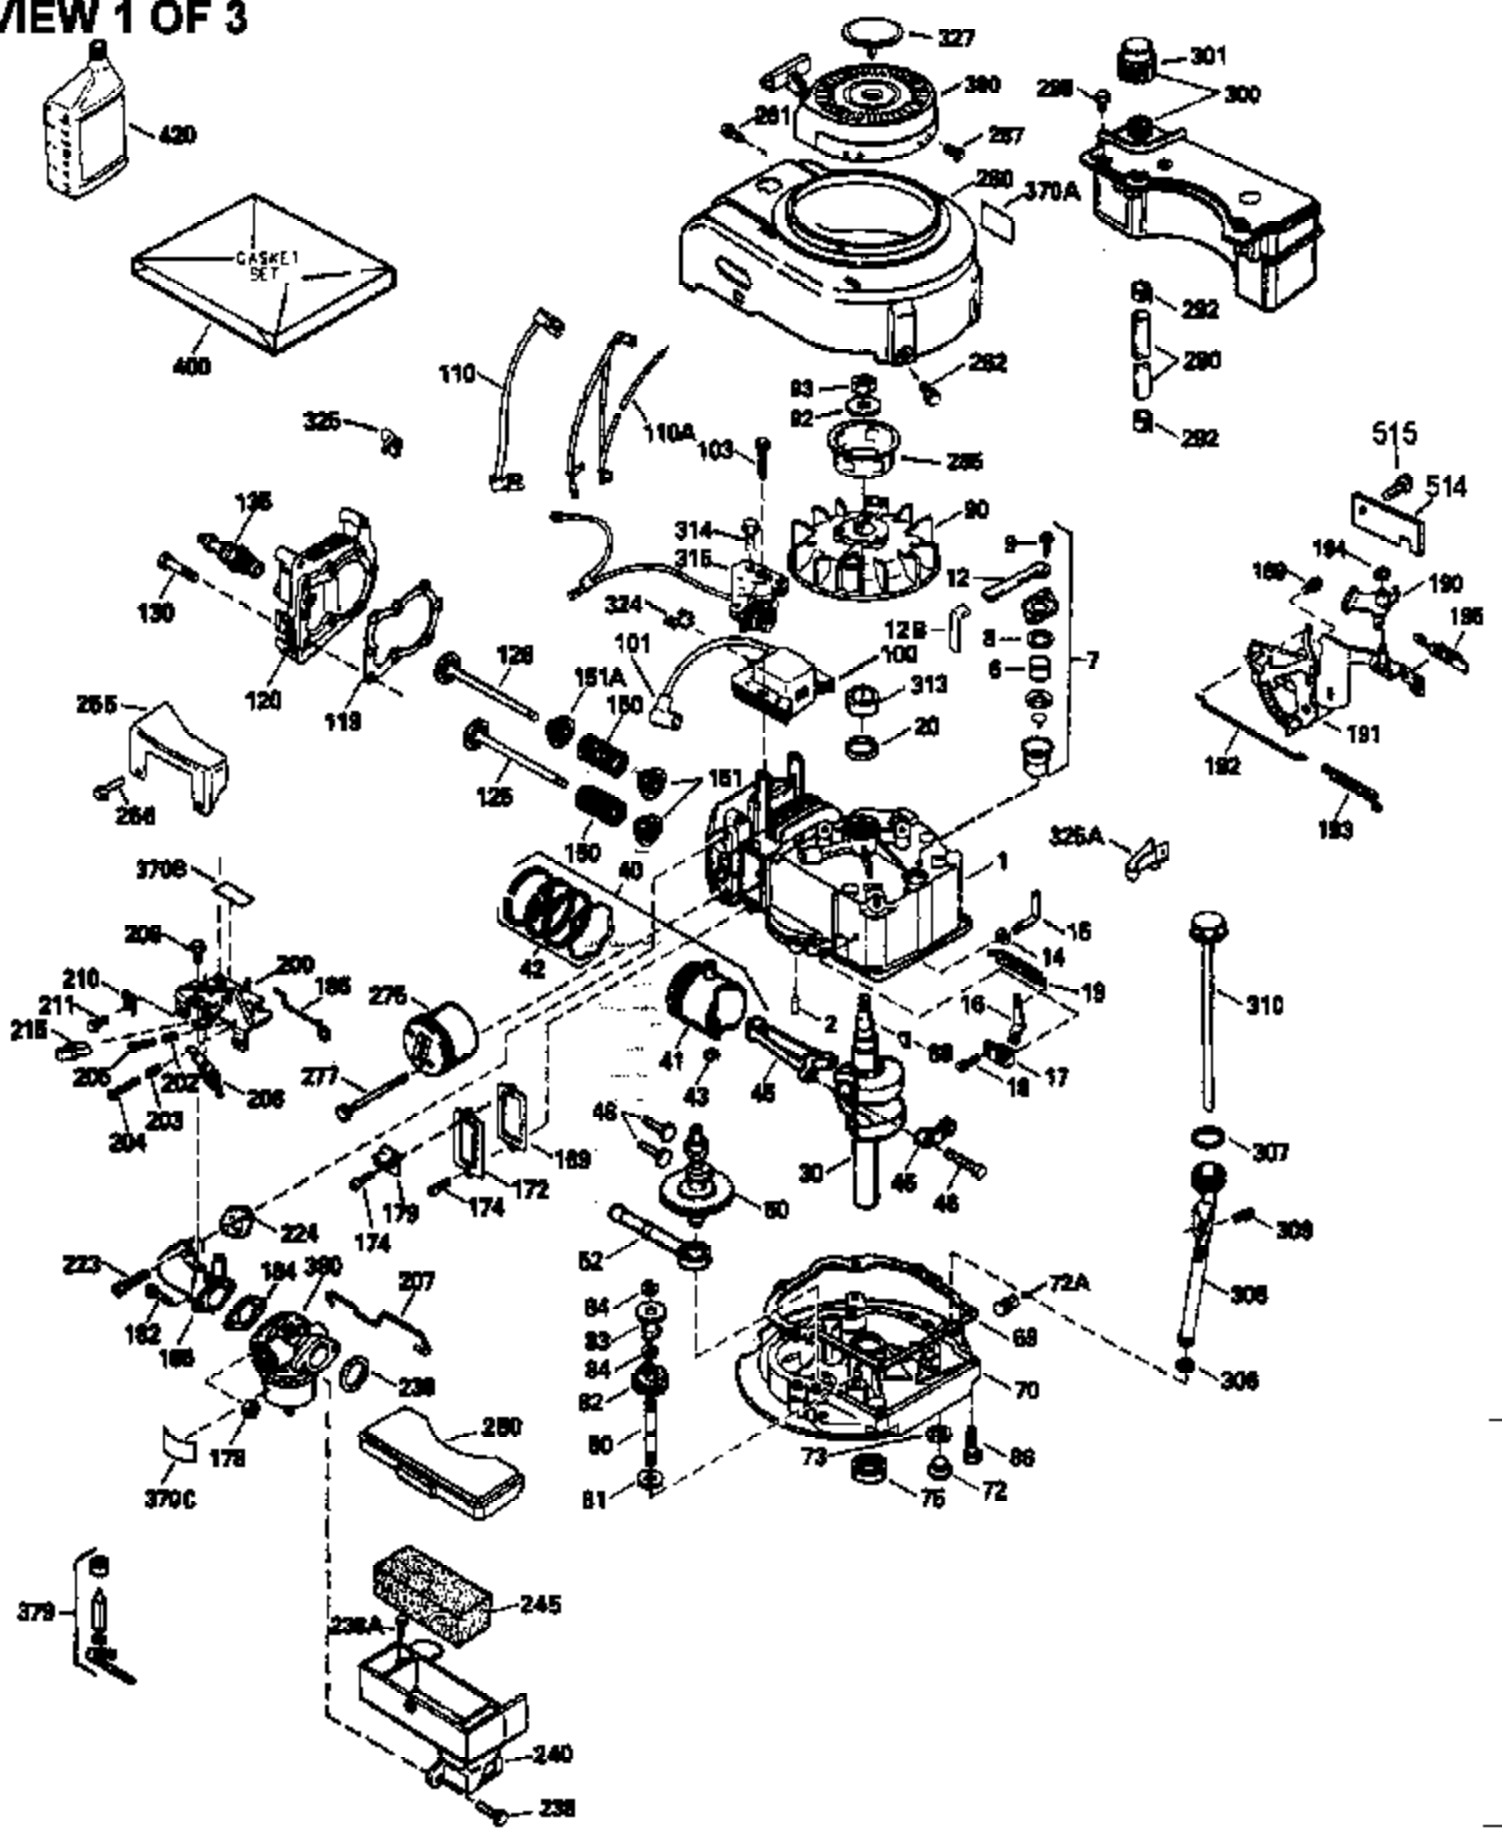

# VIEW 1 OF 3

Ref #	Part Number	Qty	Description
1	34959		Cylinder Ass'y. (Incl. 2, 9 & 20)
2	26727		Dowel Pin
7	34215		Breather Ass'y. (Incl. 8 & 9)
8	32760A		* Breather Gasket
9	30200		Screw, 10-24 x 9/16"
14	28277		Washer
15	30589		Governor Rod (Incl. 14)
16	31383A		Governor Lever
17	31335		Governor Lever Clamp
18	650548		Screw, 8-32 x 5/16"
19	31361		Extension Spring
20	32600		Oil Seal
30	35342		Crankshaft
40	35544		Piston, Pin & Ring Set (Std.)
40	35545		Piston, Pin & Ring Set (.010 OS)
40	35546		Piston, Pin & Ring Set (.020 OS)
41	35541		Piston & Pin Ass'y. (Std.) (Incl. 43)
41	35542		Piston & Pin Ass'y. (.010 OS) (Incl. 43)
41	35543		Piston & Pin Ass'y. (.020 OS) (Incl. 43)
42	35547		Ring Set (Std.)
42	35548		Ring Set (.010 OS)
42	35549		Ring Set (.020 OS)
43	20381		Piston Pin Retaining Ring
45	30963B		Connecting Rod (Incl. 46)
46	32610A		Connecting Rod Bolt
48	27241		Valve Lifter
50	33553		Camshaft (Mech. Compression Release)
52	29914		Oil Pump Ass'y.
69	35261		* Mounting Flange Gasket
70	34311C		Mounting Flange (Incl. 72 thru 80)
72	30572		Oil Drain Plug (Incl. 73)
73	28833		* Oil Plug Gasket
75	27897		Oil Seal
80	30574		Governor Shaft
81	30590A		Washer
82	30591		Governor Gear Ass'y. (Incl. 81)
83	30588A		Governor Spool
84	29193		Retaining Ring
86	650488		Screw, 1/4-20 x 1-1/4"
89	611004		Flywheel Key
90	611112		Flywheel
92	650815		Belleville Washer
93	650816		Flywheel Nut
100	34443A		Solid State Ignition
101	610118		Spark Plug Cover
103	650814		Screw, Torx T-15, 10-24 x 1"
110	34961		Ground Wire
119	32643A		* Cylinder Head Gasket
120	34335		Cylinder Head
125	29314B		Intake Valve (Std.) (Incl. 151)
125	29315C		Intake Valve (1/32" OS) (Incl. 151)
126	29313C		Exhaust Valve (Std.) (Incl. 151)
126	29315C		Exhaust Valve (1/32" OS) (Incl. 151)
130	6021A		Screw, 5/16-18 x 1-1/2"
135	35395		Resistor Spark Plug (RJ19LM)
150	31672		Valve Spring
151	31673		Lower Valve Spring Cap
169	27234A		* Valve Spring Cover Gasket