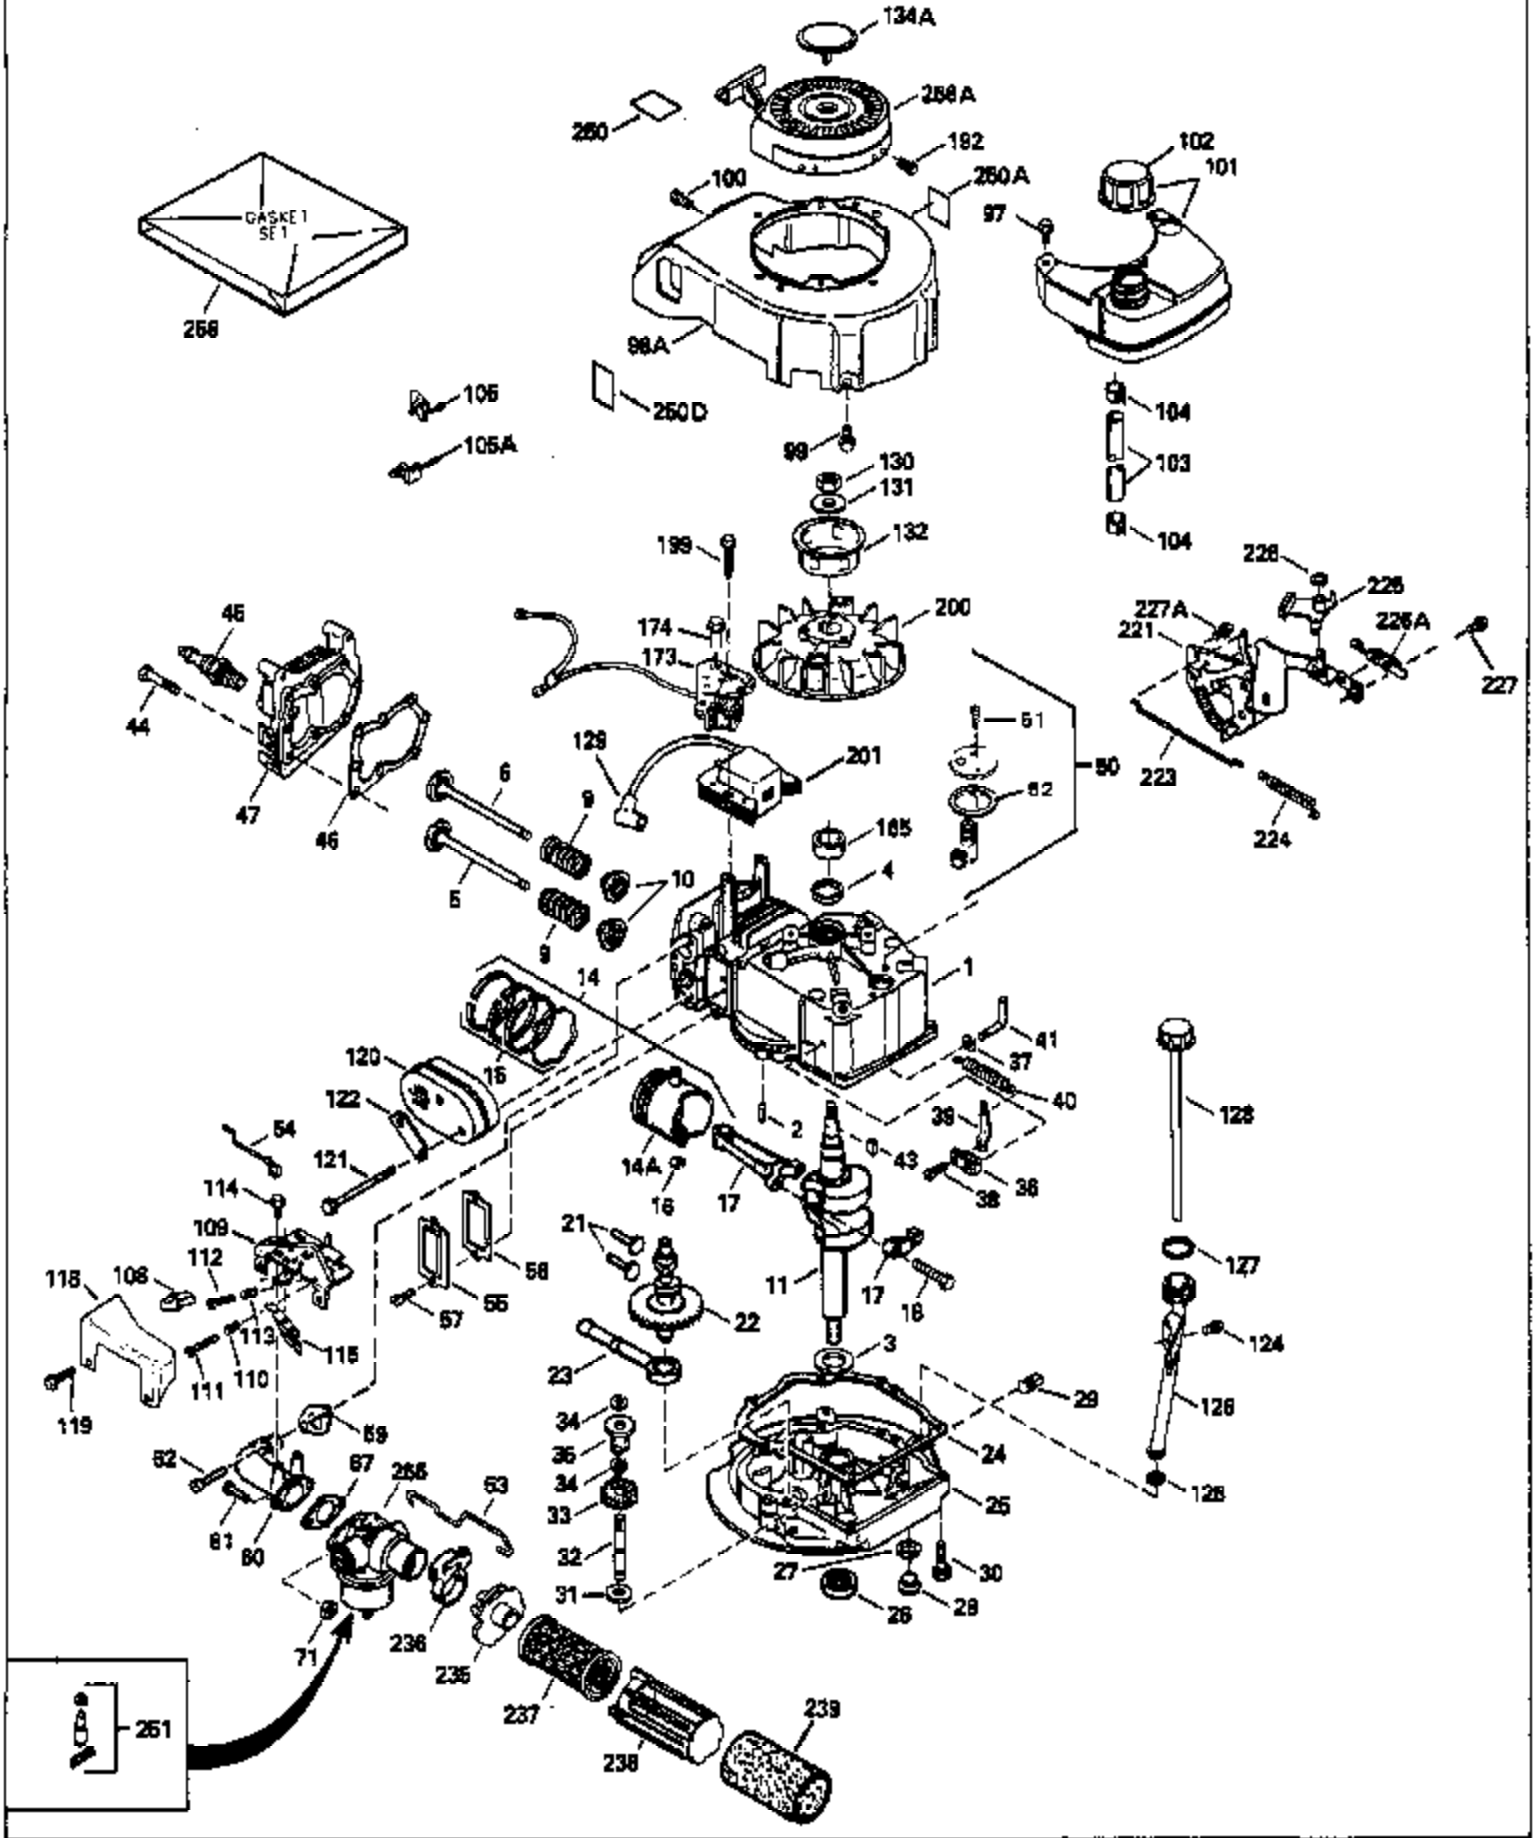

ILLUSTRATION SHOWS TYPICAL PARTS ONLY. ORDER BY PART NUMBER. PARTS NOT LISTED ARE SUPPLIED BY OEM.

Ref #	Part Number	Qty	Description
1	34959		Cylinder Ass'y. (Incl. 2, 4, 50, 51 & 52)
2	26727		Dowel Pin
4	32600		Oil Seal
5	29313C		Exhaust Valve (Std.) (Incl.10)
5	29315C		Exhaust Valve (1/32" OS) (Incl. 10)
6	29314B		Intake Valve (Std.) (Incl. 10)
6	29315C		Intake Valve (1/32" OS) (Incl. 10)
9	31672		Valve Spring
10	31673		Lower Valve Spring Cap
11	34450		Crankshaft
14A	35541		Piston & Pin Ass'y. (Std.) (Incl. 16)
14A	35542		Piston & Pin Ass'y. (.010 OS) (Incl. 16)
14A	35543		Piston & Pin Ass'y. (.020 OS) (Incl. 16)
14	35544		Piston, Pin & Ring Set (Std.)
14	35545		Piston, Pin & Ring Set (.010 OS)
14	35546		Piston, Pin & Ring Set (.020 OS)
15	35547		Ring Set (Std.)
15	35548		Ring Set (.010 OS)
15	35549		Ring Set (.020 OS)
16	20381		Piston Pin Retaining Ring
17	30963B		Connecting Rod (Incl. 18)
18	32610A		Connecting Rod Bolt
21	27241		Valve Lifter
22	33148A		Camshaft (Compression Release)
23	29914		Oil Pump Ass'y.
24	35261		* Mounting Flange Gasket
25	33521C		Mounting Flange (Incl. 26 thru 29, 32 & 187)
26	26208		Oil Seal
28	27244		Oil Drain Plug
30	650488		Screw, 1/4-20 x 1-1/4"
31	35479		Washer
32	30574		Governor Shaft
33	30591		Governor Gear Ass'y. (Incl. 31)
34	29193		Retaining Ring
35	30588A		Governor Spool
36	31335		Governor Lever Clamp
37	28277		Washer
38	650548		Screw, 8-32 x 5/16"
39	31383A		Governor Lever
40	31361		Extension Spring
41	31513		Governor Rod
43	611004		Flywheel Key
44	6021A		Screw, 5/16-18 x 1-1/2"
45	35395		Resistor Spark Plug (RJ19LM)
46	32643A		* Cylinder Head Gasket
47	34335		Cylinder Head
50	34215		Breather Ass'y. (Incl. 51 & 52)
51	30200		Screw, 10-24 x 9/16"
52	32760A		* Breather Gasket
53	34336		Throttle Link
54	34337		Governor Link
55	32755		Valve Spring Box Cover
56	27234A		* Valve Spring Cover Gasket
57	650128		Screw, 10-24 x 1/2"
59	34690A		* Intake Pipe Gasket
60	31384A		Intake Pipe (Incl. 59)
61	6201		Screw, 1/4-28 x 7/8"
62	650451		Screw, 1/4-20 x 1"