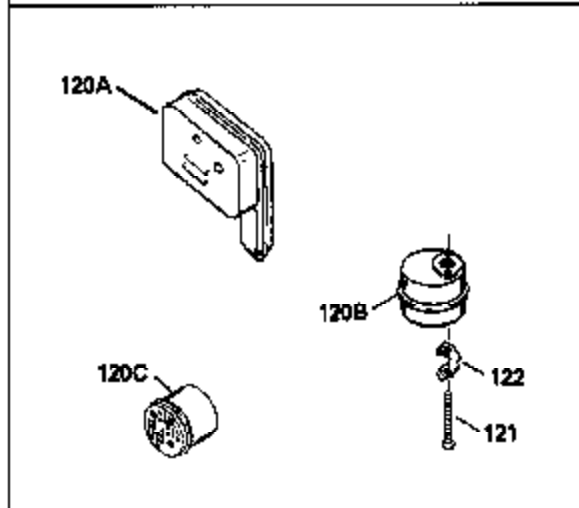

Ref #	Part Number	Qty	Description
50A	34214A		Breather Assy. (Incl. 50B, 51 & 52A)
50B	33734		Breather Element
51	30200		Screw, 10-24 x 9/16"
52A	33735		* Breather Gasket
52B	35496		Breather Tube
86	35505		Air Cleaner Tube Clamp
88	35504		Air Cleaner Tube
92	35518		Ground Wire
100	30200		Screw, 10-24 x 9/16"
102A	35480		Fuel Cap Retainer
102	35355		Fuel Cap
121	650795		Screw, 1/4-20 x 2-1/4"
122	33753		Locking Plate
130	650816		Flywheel Nut
131	650815		Belleville Washer
172A	611119		Body Connector
192	650884		Screw, 8-32 x 1/2"
198A	35168		Rope Guide Bracket
228	34985		Starter Rope Retainer
240	35631		Fuel Tank (Incl. 102 & 241)
241	650900		"U" Type Nut Clip, 10-32
242	35510		Recoil Grill
243	650898		Screw, 10-32 x 27/32"
244A	35705		Air Cleaner Filter (Poly)
244	35500		Air Cleaner Filter
245	650899		Screw, 10-32 x 2-3/32"
246	35531		Air Cleaner Cover