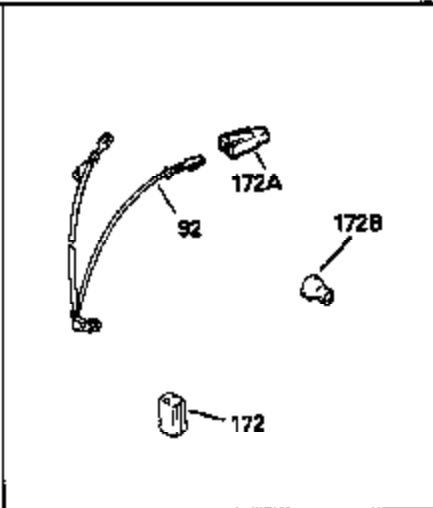

Ref #	Part Number	Qty	Description
50A	34214A		Breather Assy. (Incl. 50B, 51 & 52A)
50B	33734		Breather Element
51	30200		Screw, 10-24 x 9/16"
52A	33735		* Breather Gasket
52B	35496		Breather Tube
86	35505		Air Cleaner Tube Clamp
88	35504		Air Cleaner Tube
92	35518		Ground Wire
100	30200		Screw, 10-24 x 9/16"
102A	35480		Fuel Cap Retainer
102	35355		Fuel Cap
121	650795		Screw, 1/4-20 x 2-1/4"
122	33753		Locking Plate
130	650816		Flywheel Nut
131	650815		Belleville Washer
172A	611119		Body Connector
192	650884		Screw, 8-32 x 1/2"
198A	35168		Rope Guide Bracket
228	34985		Starter Rope Retainer
240	35631		Fuel Tank (Incl. 102 & 241)
241	650900		"U" Type Nut Clip, 10-32
242	35510		Recoil Grill
243	650898		Screw, 10-32 x 27/32"
244A	35705		Air Cleaner Filter (Poly)
244	35500		Air Cleaner Filter
245	650899		Screw, 10-32 x 2-3/32"
246	35531		Air Cleaner Cover