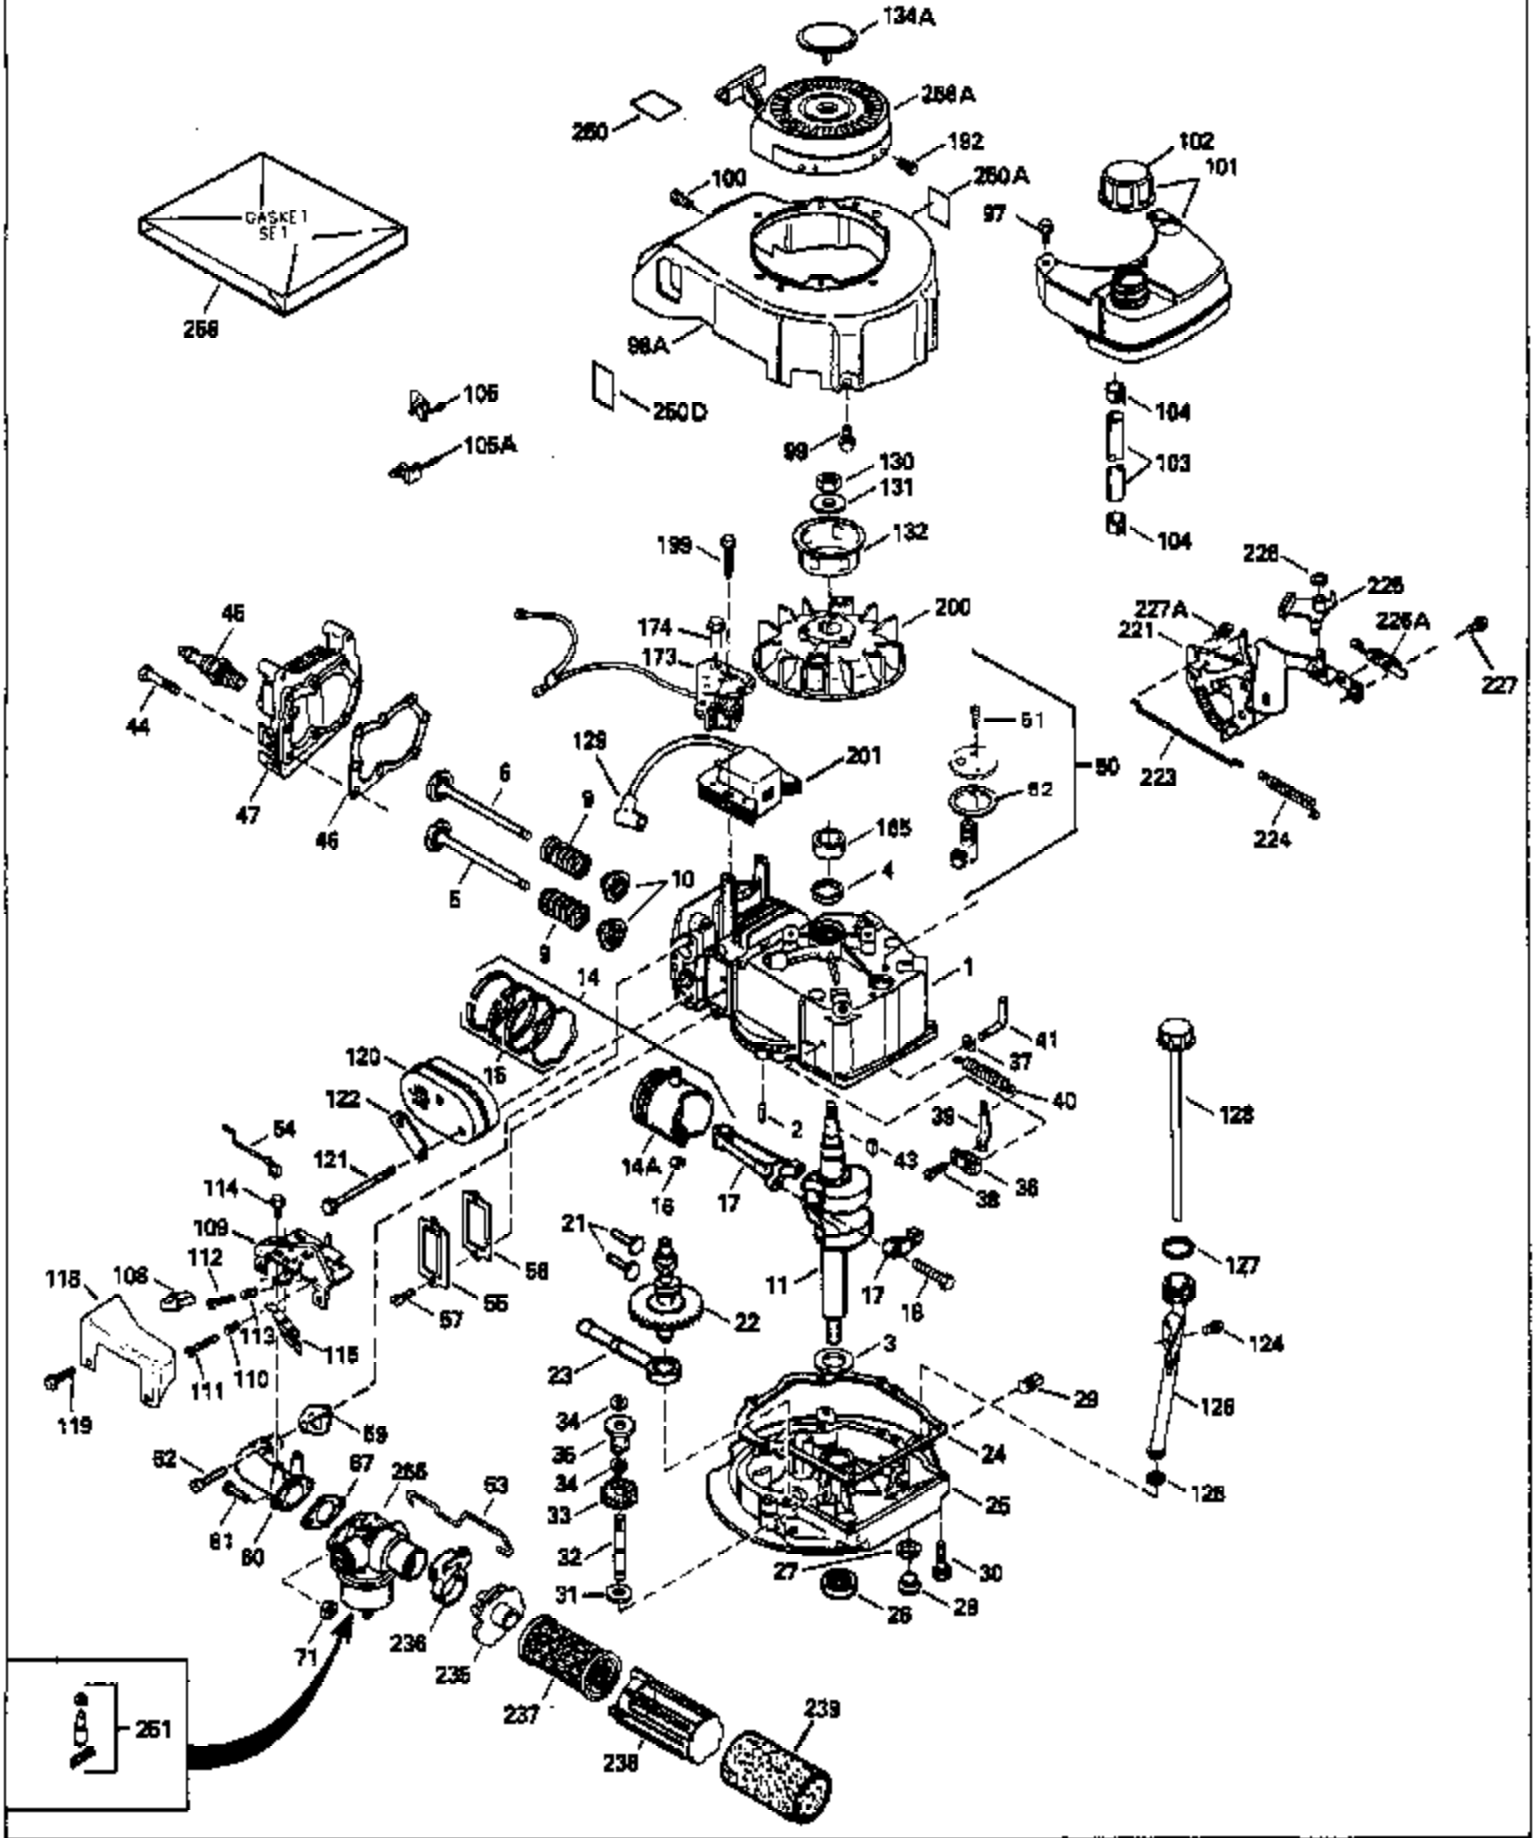

ILLUSTRATION SHOWS TYPICAL PARTS ONLY. ORDER BY PART NUMBER. PARTS NOT LISTED ARE SUPPLIED BY OEM.

Ref #	Part Number	Qty	Description
1	35513		Cylinder Ass'y. (Incl. 2 & 4)
2	26727		Dowel Pin
3	32323		Washer
4	32600		Oil Seal
5	29313C		Exhaust Valve (Std.) (Incl.10)
5	29315C		Exhaust Valve (1/32" OS) (Incl. 10)
6	29314B		Intake Valve (Std.) (Incl. 10)
6	29315C		Intake Valve (1/32" OS) (Incl. 10)
9	31672		Valve Spring
10	31673		Lower Valve Spring Cap
11	35173		Crankshaft
14A	35541		Piston & Pin Ass'y. (Std.) (Incl. 16)
14A	35542		Piston & Pin Ass'y. (.010 OS) (Incl. 16)
14A	35543		Piston & Pin Ass'y. (.020 OS) (Incl. 16)
14	35544		Piston, Pin & Ring Set (Std.)
14	35545		Piston, Pin & Ring Set (.010 OS)
14	35546		Piston, Pin & Ring Set (.020 OS)
15	35547		Ring Set (Std.)
15	35548		Ring Set (.010 OS)
15	35549		Ring Set (.020 OS)
16	20381		Piston Pin Retaining Ring
17	30963B		Connecting Rod (Incl. 18)
18	32610A		Connecting Rod Bolt
21	27241		Valve Lifter
22	33553		Camshaft (Mech. Compression Release)
23	29914		Oil Pump Ass'y.
24	35261		* Mounting Flange Gasket
25	35179		Mounting Flange (Incl. 26, 28 & 32)
26	27897		Oil Seal
27	28833		* Drain Plug Gasket
28	30572		Oil Drain Plug
30	650488		Screw, 1/4-20 x 1-1/4"
31	35479		Washer
32	30574		Governor Shaft
33	30591		Governor Gear Ass'y. (Incl. 31)
34	29193		Retaining Ring
35	30588A		Governor Spool
36	31335		Governor Lever Clamp
37	28277		Washer
38	650548		Screw, 8-32 x 5/16"
39	31383A		Governor Lever
40	31361		Extension Spring
41	30589		Governor Rod (Incl. 37)
43	610961		Flywheel Key
44	6021A		Screw, 5/16-18 x 1-1/2"
45	35395		Resistor Spark Plug (RJ19LM)
46	33015A		* Cylinder Head Gasket
47	34342		Cylinder Head
51	30200		Screw, 10-24 x 9/16"
53	34336		Throttle Link
54	34337		Governor Link
55	32755		Valve Spring Box Cover
56	27234A		* Valve Spring Cover Gasket
57	650128		Screw, 10-24 x 1/2"
59	34690A		* Intake Pipe Gasket
60	31384A		Intake Pipe (Incl. 59)
61	6201		Screw, 1/4-28 x 7/8"
62	650451		Screw, 1/4-20 x 1"