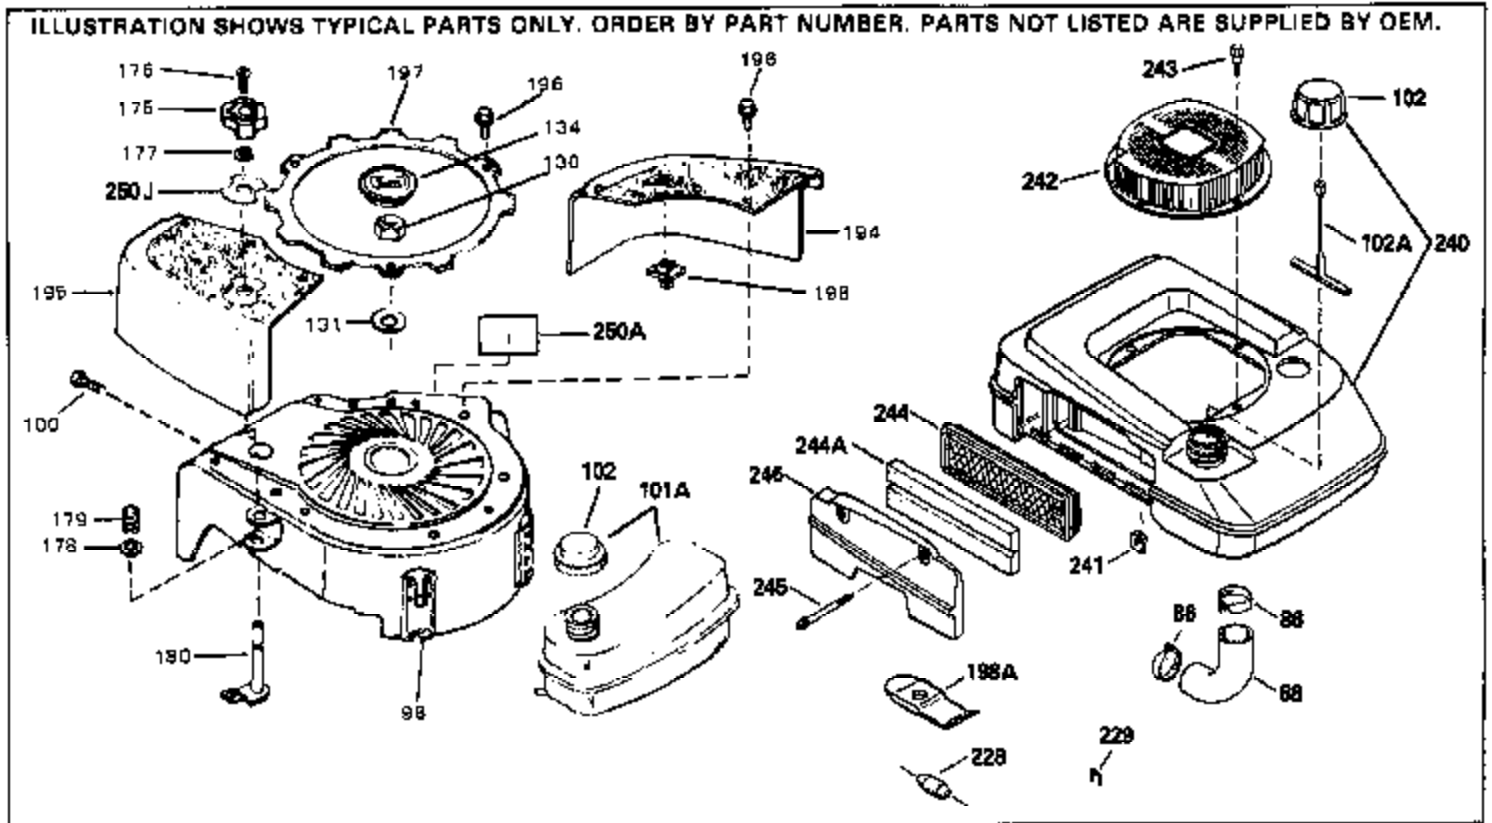

Ref #	Part Number	Qty	Description
50A	34214A		Breather Assy. (Incl. 50B, 51 & 52A)
50B	33734		Breather Element
51	30200		Screw, 10-24 x 9/16"
52A	33735		* Breather Gasket
52B	35496		Breather Tube
86	35505		Air Cleaner Tube Clamp
88	35504		Air Cleaner Tube
92	35518		Ground Wire
100	30200		Screw, 10-24 x 9/16"
102A	35480		Fuel Cap Retainer
102	35355		Fuel Cap
121	650795		Screw, 1/4-20 x 2-1/4"
122	33753		Locking Plate
130	650816		Flywheel Nut
131	650815		Belleville Washer
172A	611119		Body Connector
192	650884		Screw, 8-32 x 1/2"
198A	35168		Rope Guide Bracket
228	34985		Starter Rope Retainer
240	35631		Fuel Tank (Incl. 102 & 241)
241	650900		"U" Type Nut Clip, 10-32
242	35510		Recoil Grill
243	650898		Screw, 10-32 x 27/32"
244A	35705		Air Cleaner Filter (Poly)
244	35500		Air Cleaner Filter
245	650899		Screw, 10-32 x 2-3/32"
246	35531		Air Cleaner Cover