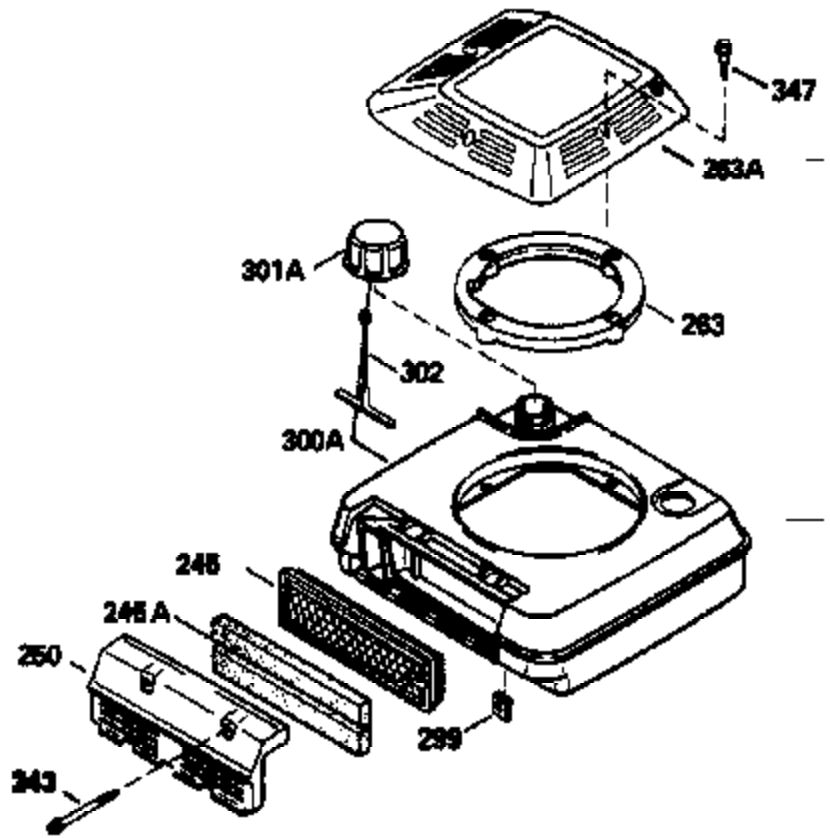

VIEW 2 OF 3

Ref #	Part Number	Qty	Description
245F	35500		Air Cleaner Filter (Paper)
246F	35705		Air Cleaner Filter (Poly)
247C	35505		Air Cleaner Tube Clamp
248	35504		Air Cleaner Tube
250E	35531		Air Cleaner Cover
260B	35497		Blower Housing
263A	35510		Shroud Grill
287B	650884		Screw, 8-32 x 1/2"
299	650900		"U" Type Nut Clip
300C	35631		Fuel Tank (Incl. 299 & 301A)
301A	35355		Fuel Cap
302	35480		Fuel Cap Retainer
347	650898		Screw, 10-32 x 27/32"
357	34985		Starter Rope Retainer
358	35168		Rope Guide Bracket
390B	590637		Rewind Starter