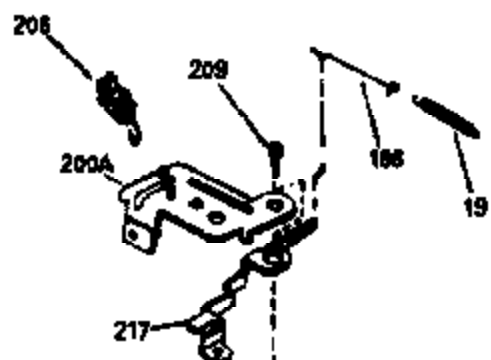

Ref #	Part Number	Qty	Description
245F	35500		Air Cleaner Filter (Paper)
246F	35705		Air Cleaner Filter (Poly)
247C	35505		Air Cleaner Tube Clamp
248	35504		Air Cleaner Tube
250E	35531		Air Cleaner Cover
260B	35497		Blower Housing
263A	35510		Shroud Grill
287B	650884		Screw, 8-32 x 1/2"
299	650900		"U" Type Nut Clip
300C	35631		Fuel Tank (Incl. 299 & 301A)
301A	35355		Fuel Cap
302	35480		Fuel Cap Retainer
347	650898		Screw, 10-32 x 27/32"
357	34985		Starter Rope Retainer
358	35168		Rope Guide Bracket
390B	590637		Rewind Starter

VIEW 3 OF 3