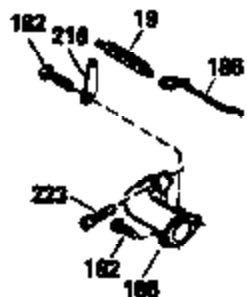

Ref #	Part Number	Qty	Description
245F	35500		Air Cleaner Filter (Paper)
246F	35705		Air Cleaner Filter (Poly)
247C	35505		Air Cleaner Tube Clamp
248	35504		Air Cleaner Tube
250E	35531		Air Cleaner Cover
260B	35497		Blower Housing
263A	35510		Shroud Grill
287B	650884		Screw, 8-32 x 1/2"
299	650900		"U" Type Nut Clip
300C	35631		Fuel Tank (Incl. 299 & 301A)
301A	35355		Fuel Cap
302	35480		Fuel Cap Retainer
347	650898		Screw, 10-32 x 27/32"
357	34985		Starter Rope Retainer
358	35168		Rope Guide Bracket
390B	590637		Rewind Starter

VIEW 3 OF 3