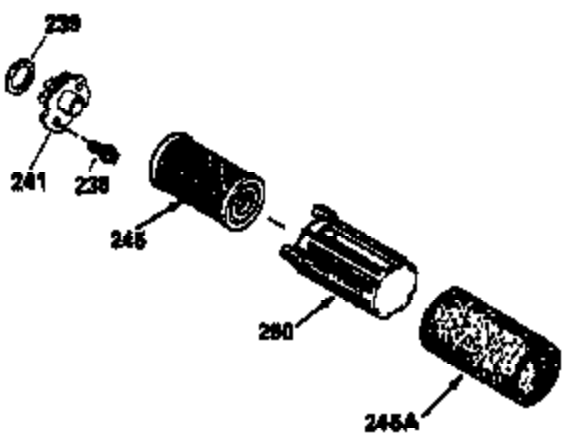

Ref #	Part Number	Qty	Description
245F	35500		Air Cleaner Filter (Paper)
246F	35705		Air Cleaner Filter (Poly)
247C	35505		Air Cleaner Tube Clamp
248	35504		Air Cleaner Tube
250E	35531		Air Cleaner Cover
260B	35497		Blower Housing
263A	35510		Shroud Grill
287B	650884		Screw, 8-32 x 1/2"
299	650900		"U" Type Nut Clip
300C	35631		Fuel Tank (Incl. 299 & 301A)
301A	35355		Fuel Cap
302	35480		Fuel Cap Retainer
347	650898		Screw, 10-32 x 27/32"
357	34985		Starter Rope Retainer
358	35168		Rope Guide Bracket
390B	590637		Rewind Starter

VIEW 3 OF 3