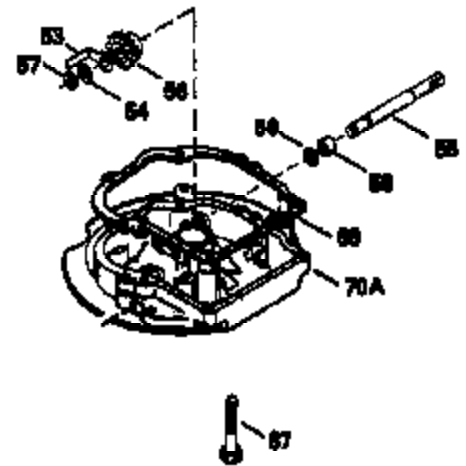

Ref #	Part Number	Qty	Description
245F	35500		Air Cleaner Filter (Paper)
246F	35705		Air Cleaner Filter (Poly)
247C	35505		Air Cleaner Tube Clamp
248	35504		Air Cleaner Tube
250E	35531		Air Cleaner Cover
260B	35497		Blower Housing
263A	35510		Shroud Grill
287B	650884		Screw, 8-32 x 1/2"
299	650900		"U" Type Nut Clip
300C	35631		Fuel Tank (Incl. 299 & 301A)
301A	35355		Fuel Cap
302	35480		Fuel Cap Retainer
347	650898		Screw, 10-32 x 27/32"
357	34985		Starter Rope Retainer
358	35168		Rope Guide Bracket
390B	590637		Rewind Starter

VIEW 3 OF 3