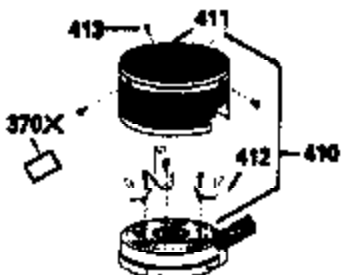

Ref #	Part Number	Qty	Description
245F	35500		Air Cleaner Filter (Paper)
246F	35705		Air Cleaner Filter (Poly)
247C	35505		Air Cleaner Tube Clamp
248	35504		Air Cleaner Tube
250E	35531		Air Cleaner Cover
260B	35497		Blower Housing
263A	35510		Shroud Grill
287B	650884		Screw, 8-32 x 1/2"
299	650900		"U" Type Nut Clip
300C	35631		Fuel Tank (Incl. 299 & 301A)
301A	35355		Fuel Cap
302	35480		Fuel Cap Retainer
347	650898		Screw, 10-32 x 27/32"
357	34985		Starter Rope Retainer
358	35168		Rope Guide Bracket
390B	590637		Rewind Starter

VIEW 3 OF 3