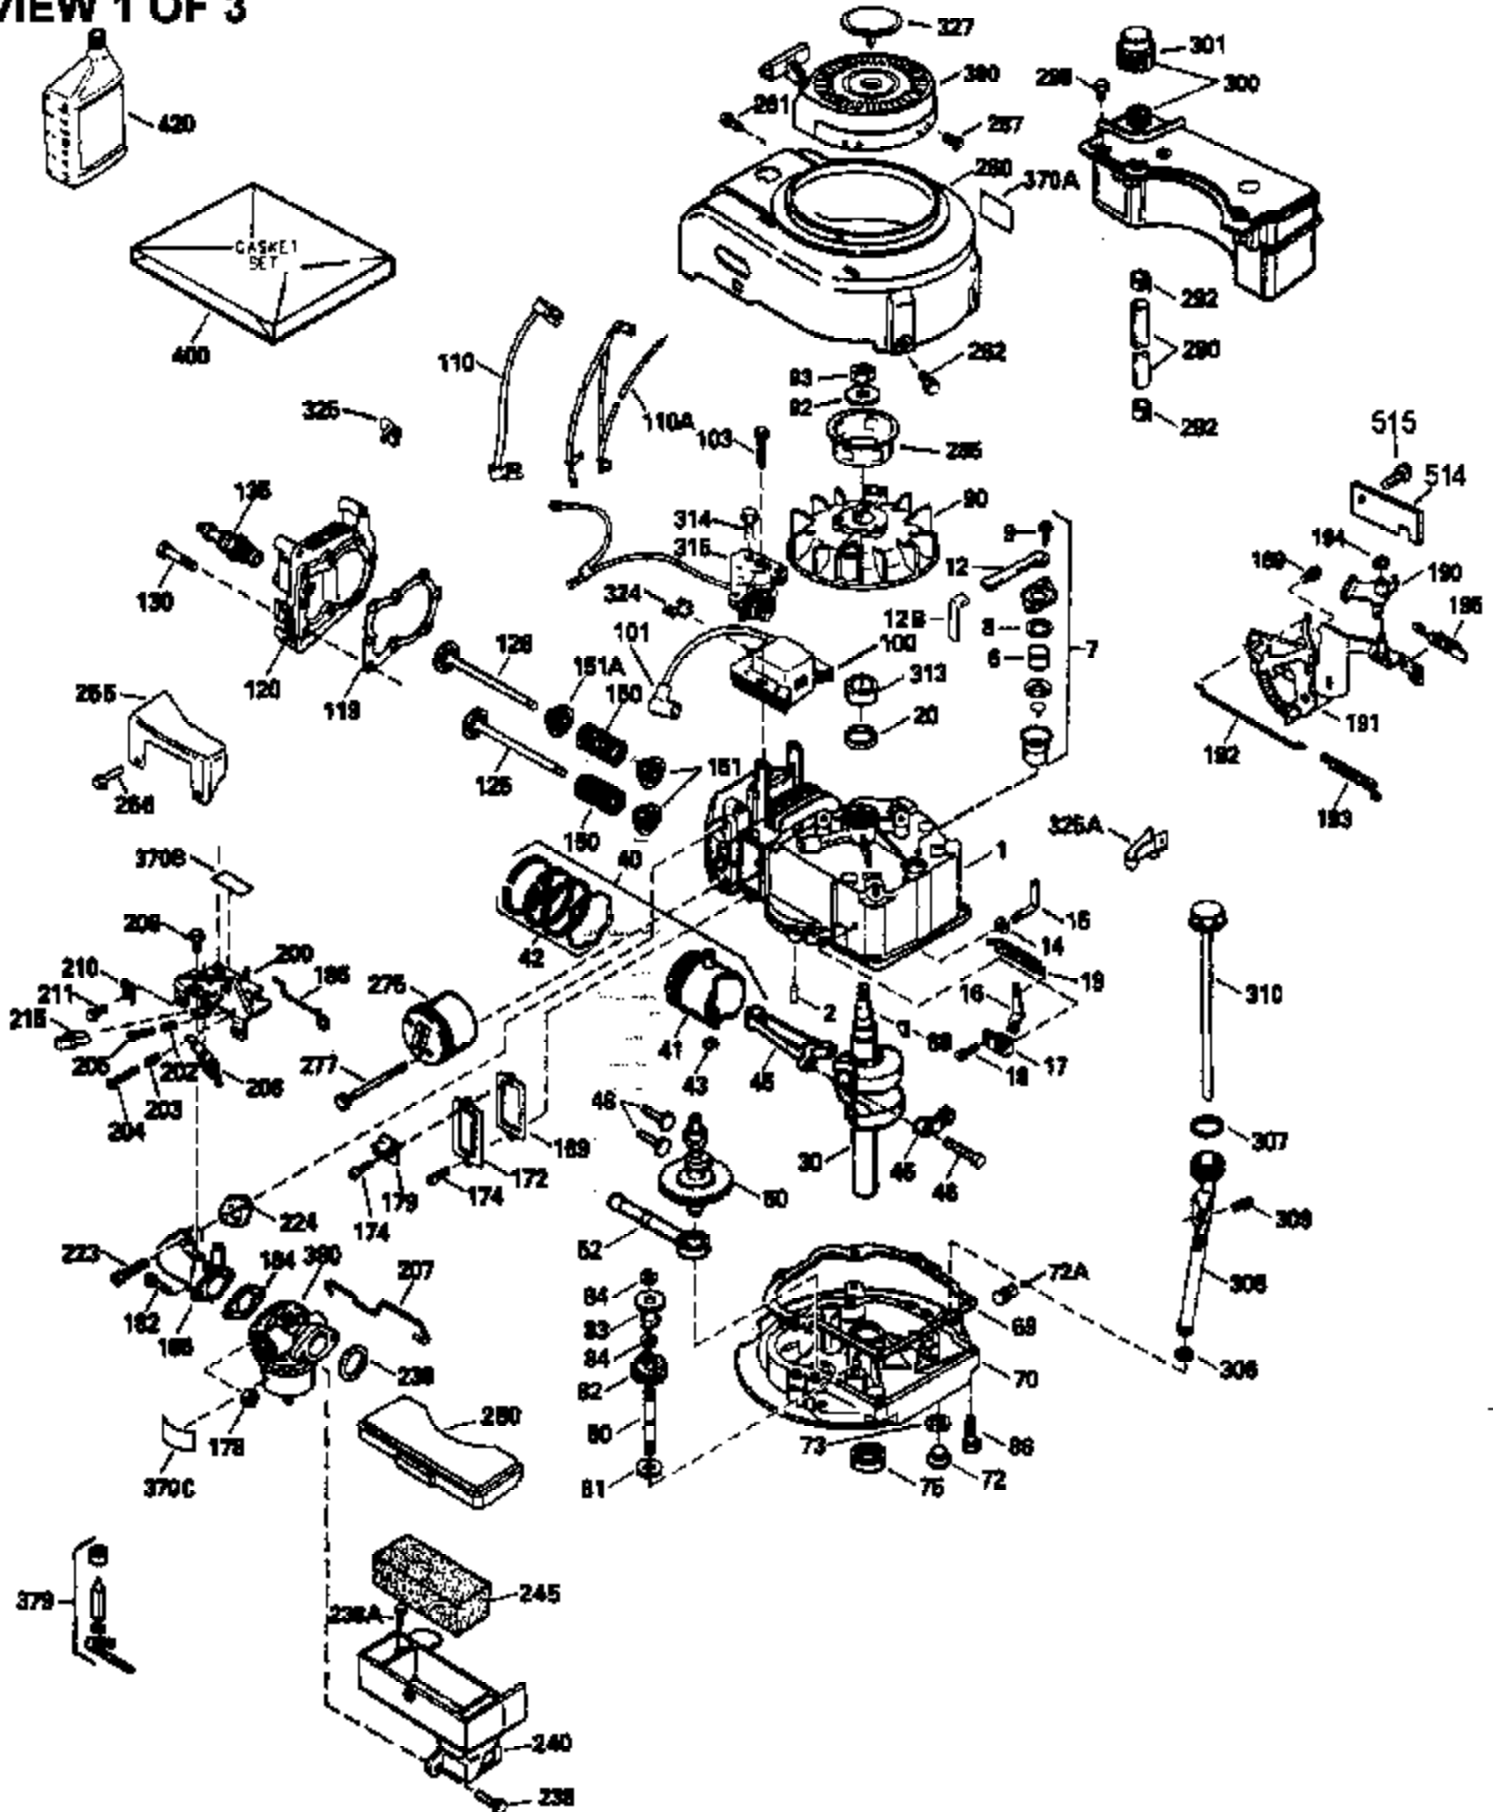

### VIEW 1 OF 3

Ref #	Part Number	Qty	Description
1	35513		Cylinder Ass'y. (Incl. 2, & 20)
2	26727		Dowel Pin
6	33734		Breather Element
7	34214A		Breather Ass'y. (Incl. 6, 8 & 9)
8	32760A		* Breather Gasket
9	30200		Screw, 10-24 x 9/16"
12	35496		Breather Tube
14	28277		Washer
15	30589		Governor Rod (Incl. 14)
16	31383A		Governor Lever
17	31335		Governor Lever Clamp
18	650548		Screw, 8-32 x 5/16"
19	31361		Extension Spring
20	32600		Oil Seal
30	35173		Crankshaft
40	35544		Piston, Pin & Ring Set (Std.)
40	35545		Piston, Pin & Ring Set (.010 OS)
40	35546		Piston, Pin & Ring Set (.020 OS)
41	35541		Piston & Pin Ass'y. (Std.) (Incl. 43)
41	35542		Piston & Pin Ass'y. (.010 OS) (Incl. 43)
41	35543		Piston & Pin Ass'y. (.020 OS) (Incl. 43)
42	35547		Ring Set (Std.)
42	35548		Ring Set (.010 OS)
42	35549		Ring Set (.020 OS)
43	20381		Piston Pin Retaining Ring
45	30963B		Connecting Rod (Incl. 46)
46	32610A		Connecting Rod Bolt
48	27241		Valve Lifter
50	33553		Camshaft (Mech. Compression Release)
52	29914		Oil Pump Ass'y.
69	35261		* Mounting Flange Gasket
70	35179A		Mounting Flange (Incl. 72 thru 80)
72	30572		Oil Drain Plug (Incl. 73)
73	28833		* Oil Plug Gasket
75	27897		Oil Seal
80	30574		Governor Shaft
81	30590A		Washer
82	30591		Governor Gear Ass'y. (Incl. 81)
83	30588A		Governor Spool
84	29193		Retaining Ring
86	650488		Screw, 1/4-20 x 1-1/4"
89	610961		Flywheel Key
90	611123		Flywheel
92	650815		Belleville Washer
93	650816		Flywheel Nut
100	34443A		Solid State Ignition
101	610118		Spark Plug Cover
103	650814		Screw, Torx T-15, 10-24 x 1"
110	35518		Ground Wire
119	33015A		* Cylinder Head Gasket
120	34342		Cylinder Head
125	29314B		Intake Valve (Std.) (Incl. 151)
125	29315C		Intake Valve (1/32" OS) (Incl. 151)
126	29313C		Exhaust Valve (Std.) (Incl. 151)
126	29315C		Exhaust Valve (1/32" OS) (Incl. 151)
130	6021A		Screw, 5/16-18 x 1-1/2"
135	35395		Resistor Spark Plug (RJ19LM)
150	31672		Valve Spring