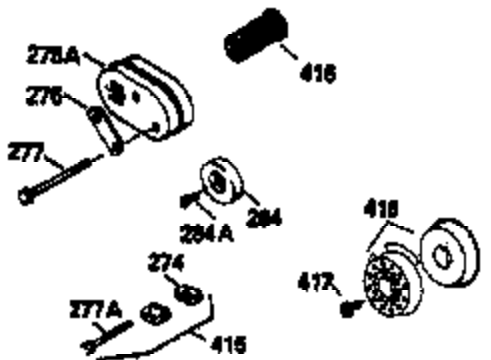

Ref #	Part Number	Qty	Description
245F	35500		Air Cleaner Filter (Paper)
246F	35705		Air Cleaner Filter (Poly)
247C	35505		Air Cleaner Tube Clamp
248	35504		Air Cleaner Tube
250E	35531		Air Cleaner Cover
260B	35497		Blower Housing
263A	35510		Shroud Grill
287B	650884		Screw, 8-32 x 1/2"
299	650900		"U" Type Nut Clip
300C	35631		Fuel Tank (Incl. 299 & 301A)
301A	35355		Fuel Cap
302	35480		Fuel Cap Retainer
347	650898		Screw, 10-32 x 27/32"
357	34985		Starter Rope Retainer
358	35168		Rope Guide Bracket
390B	590637		Rewind Starter

VIEW 3 OF 3