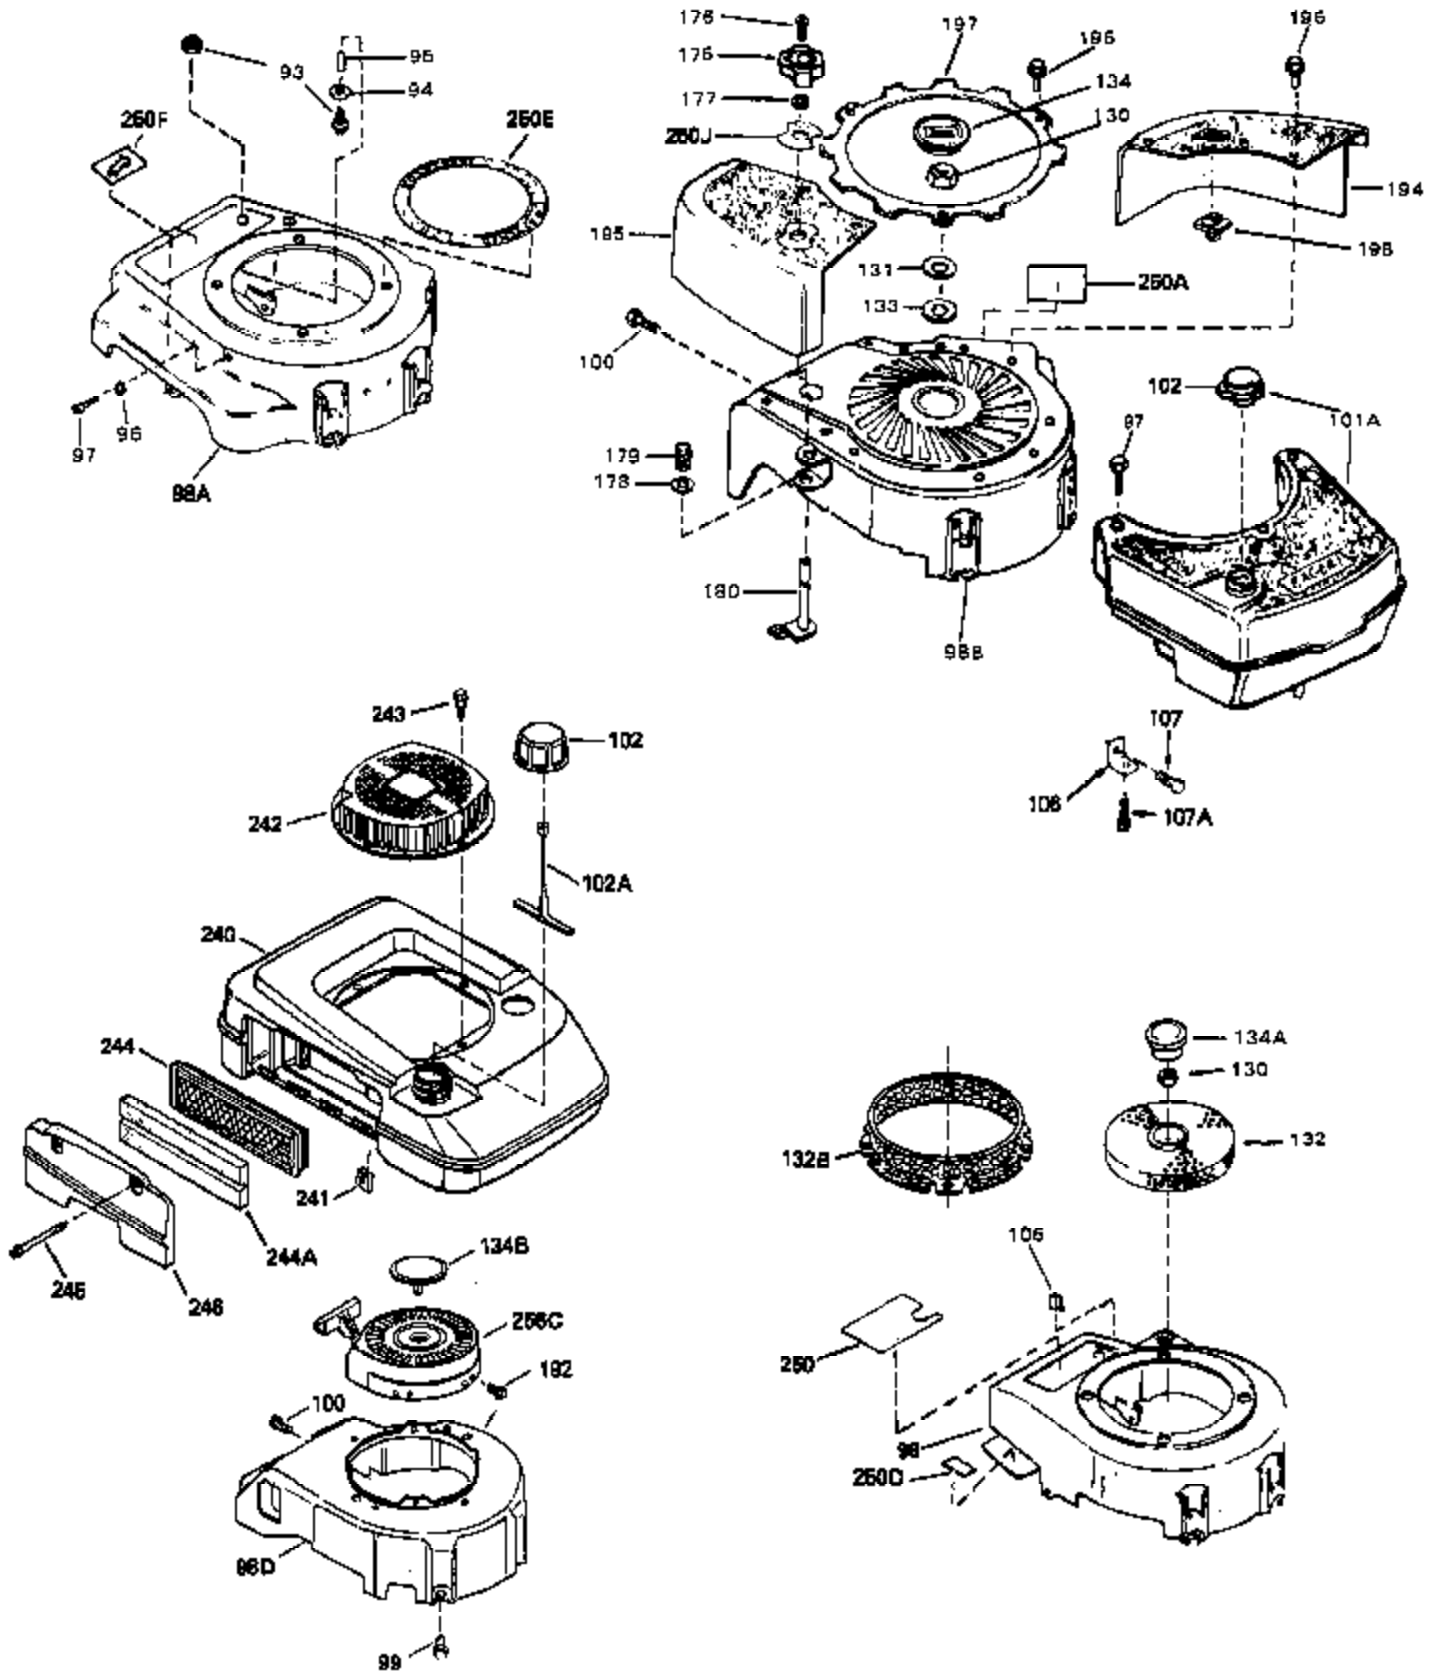

Ref #	Part Number	Qty	Description
98B	34367	0	Housing, Blower
99	650831	0	Screw, Hex washer hd. Powerlok thread,
100	30200	0	Screw
102	34118	0	Cap, Fuel filler (Red Plastic) (Spurt
102	410144B	0	Cap, Fuel filler (White Plastic) (Std.)
130	650816	0	Nut, Flywheel
131	650815	0	Washer, Belleville