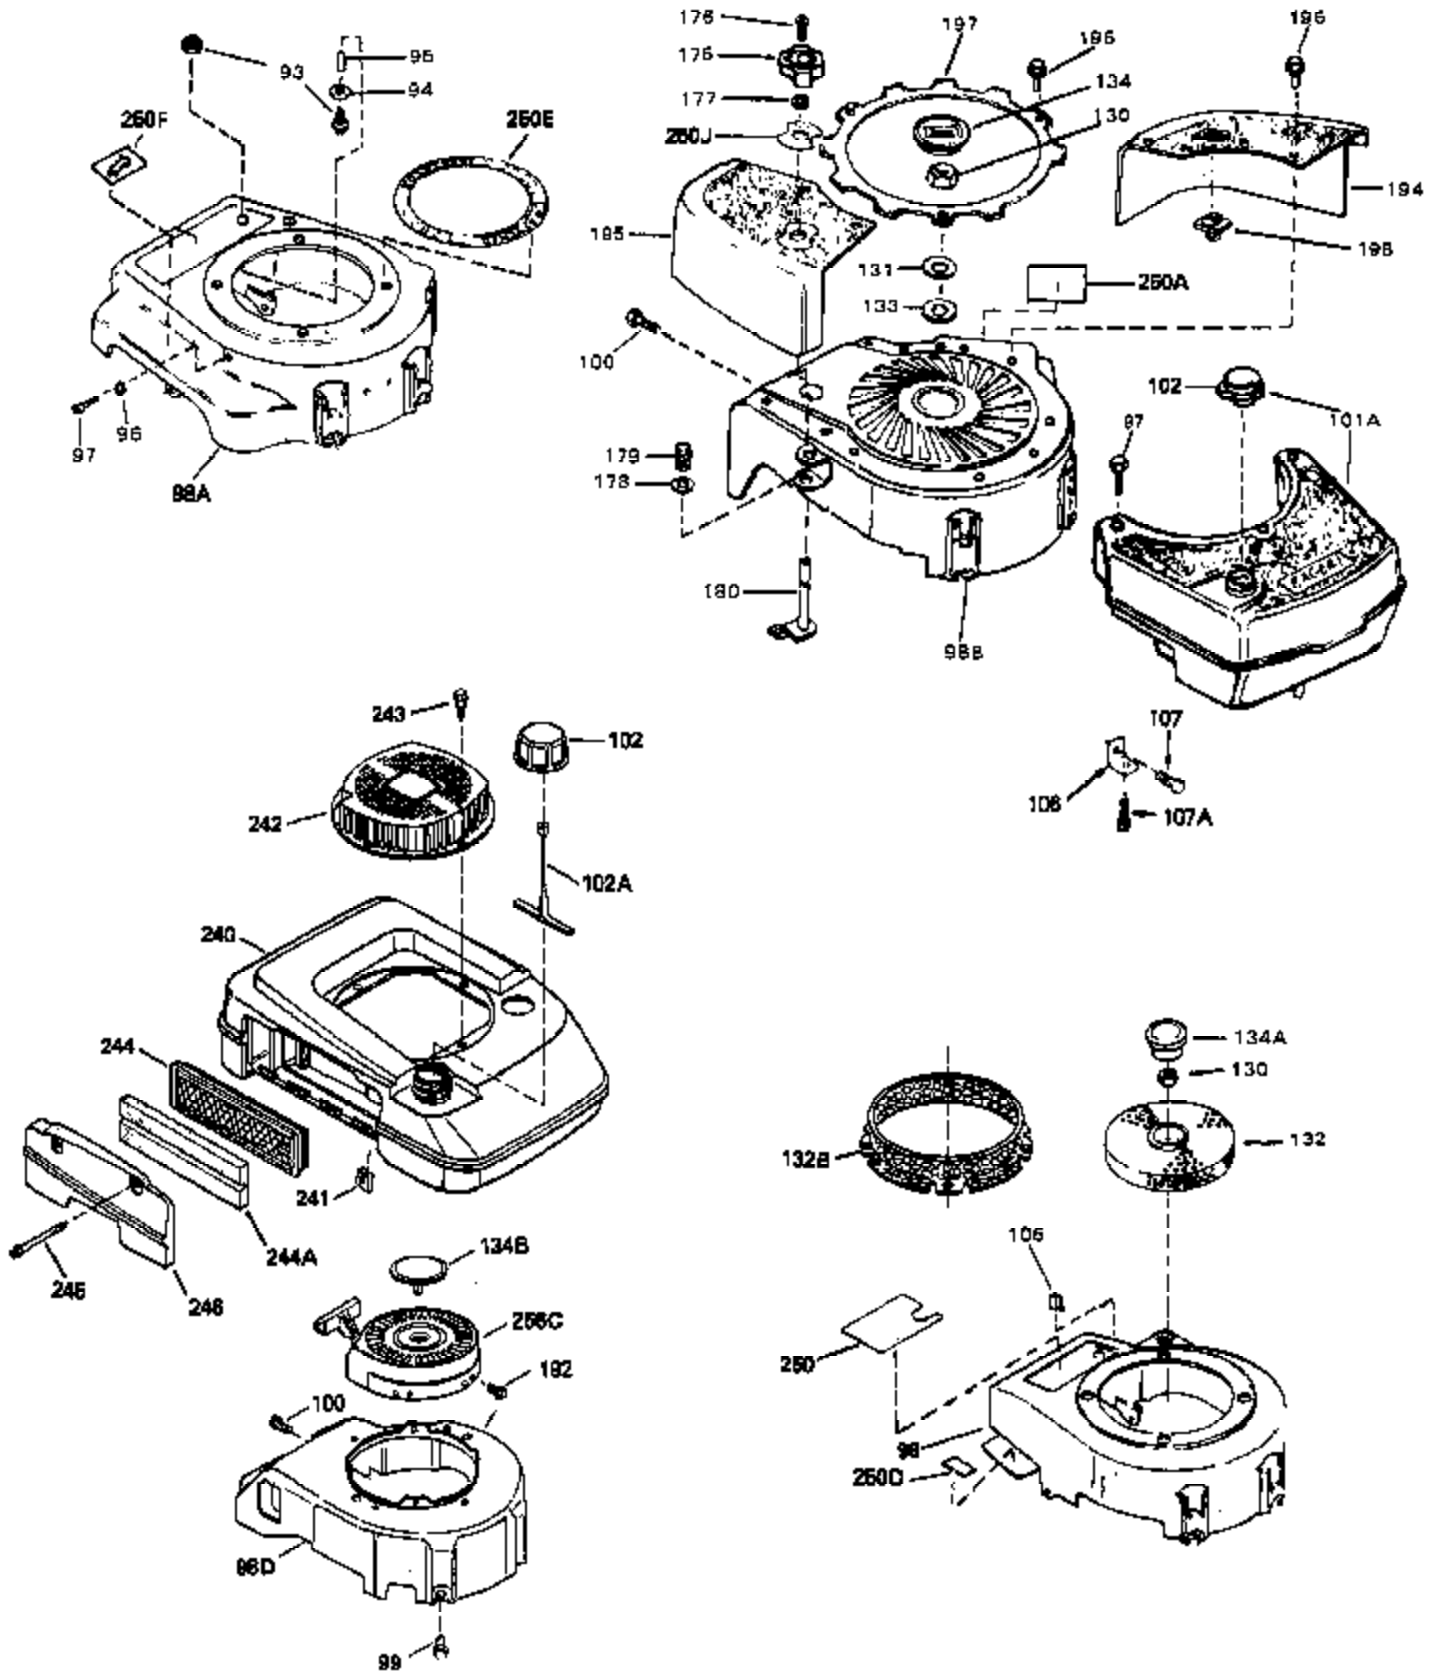

Ref #	Part Number	Qty	Description
93	610650B	0	Switch, Toggle
94	33458	0	Washer, Plain
95	33457	0	Cap, Toggle switch
97	28763	0	Screw, Hex washer hd. thread-forming, 10-24
98B	33558A	0	Housing, Blower
99	650831	0	Screw, Hex washer hd. Powerlok thread,
101A	33082A	0	Tank Assy., Fuel (Charcoal Poly) (1.5 qt.)
102	34118	0	Cap, Fuel filler (Red Plastic) (Spurt
102	410144B	0	Cap, Fuel filler (White Plastic) (Std.)
130	650607	0	Nut, Flywheel
131	650815	0	Washer, Belleville
132	32237	0	Screen, Flywheel
192	650737	0	Screw, Hex washer hd. taptite, 1/4-20 x 1/2
250	33083	0	Decal, Instruction