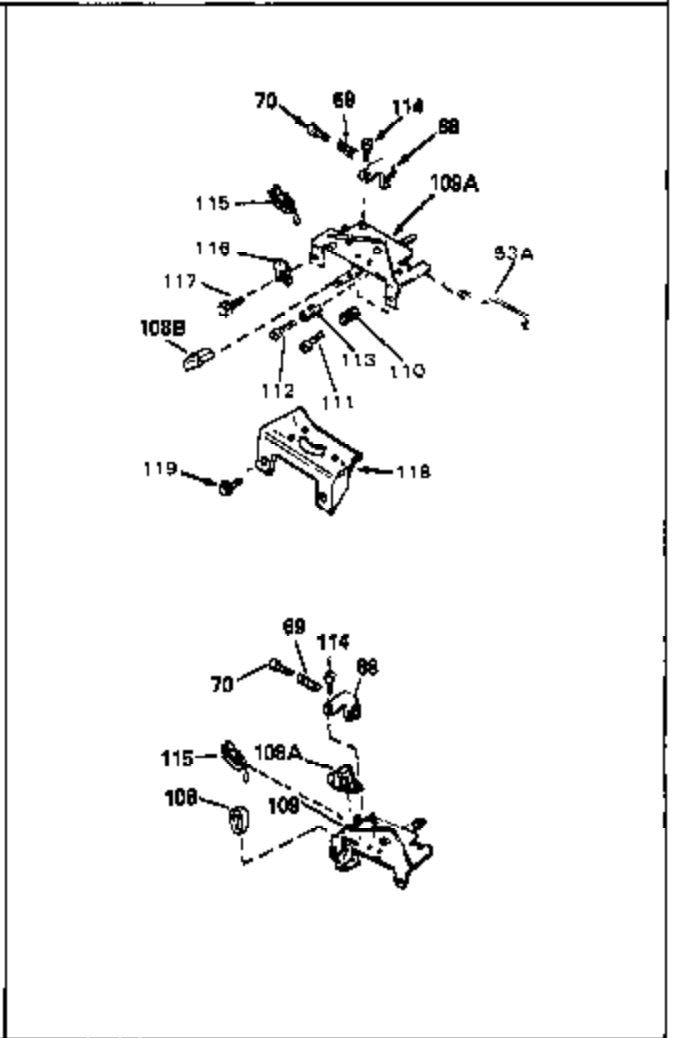

Ref #	Part Number	Qty	Description
86A	33143	0	Clamp, Corbin
87	32796	0	Filter, Air cleaner
88	33142	0	Tube, Air intake
89	32797	0	Retainer, Air cleaner
90	650665	0	Screw
115	610973	0	Terminal Assy.
120B	33565	0	Muffler
122	33753	0	Plate, Lock
239	35435	0	Filter, Pre-Air (Poly)
252	30548B	0	Condenser
253	30547A	0	Contact Assy., Breaker