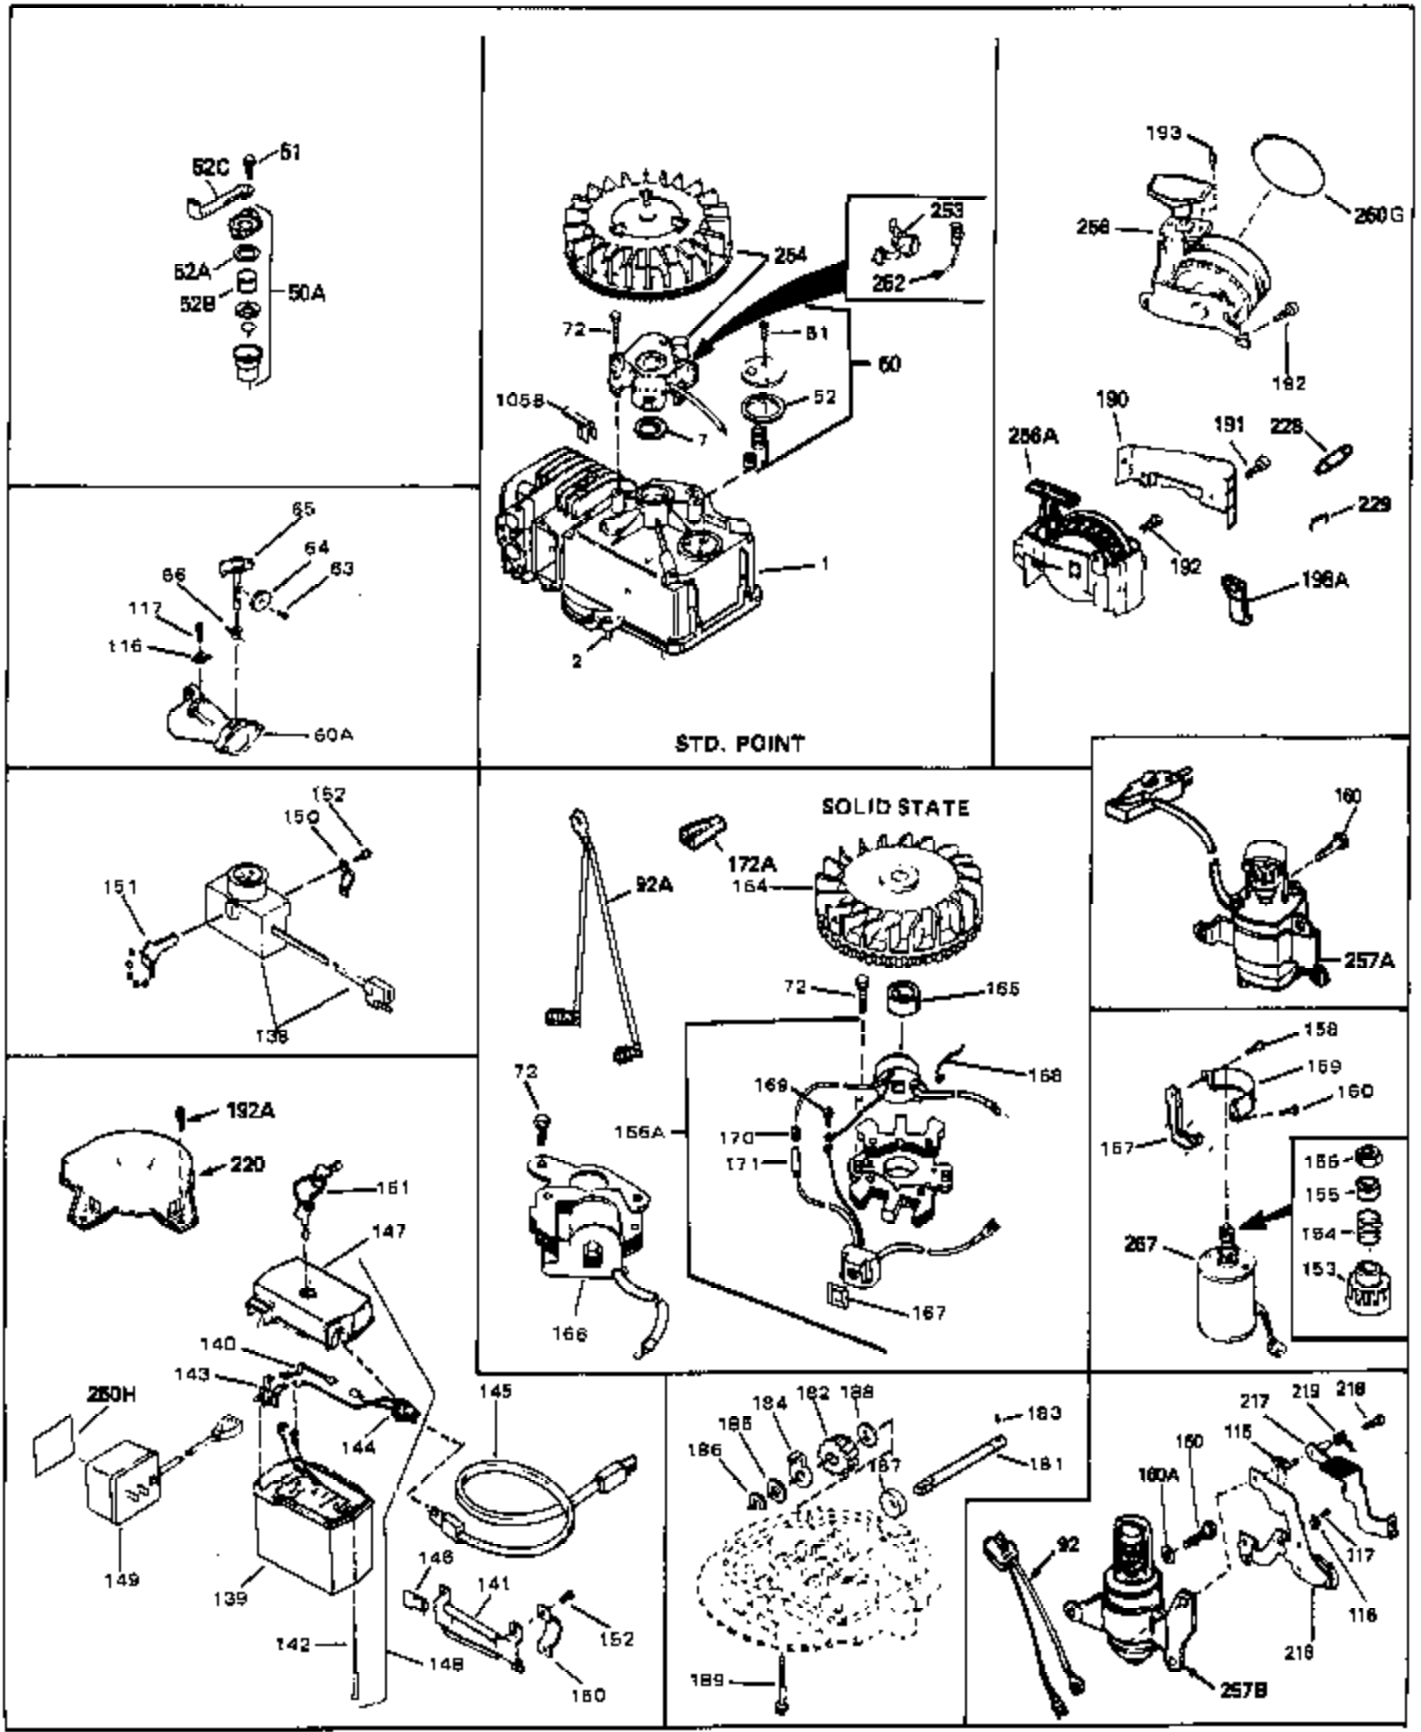

Ref #	Part Number	Qty	Description
53	32652	0	Link, Throttle
54	33151	0	Link, Governor spring
55	32755	0	Cover, Valve spring box
56	27234	0	Gasket, Breather cover
57	30063	0	Screw
59	32649	0	Gasket, Intake
60	31384A	0	Pipe, Intake
61	6201	0	Screw
62	650451	0	Screw
67	26756	0	Gasket, Carburetor
71	29752	0	Nut
99	650831	0	Screw, Hex washer hd. Powerlok thread,
102	34118	0	Cap, Fuel filler (Red Plastic) (Spurt
102	410144B	0	Cap, Fuel filler (White Plastic) (Std.)
103	29774	0	Line, Fuel (Braided 8.25")
103	30705	0	Line, Fuel (Braided 16")
103	34357	0	Line, Fuel (Epichlorohydrin 6-3/4")
104	26460	0	Clamp, Fuel line
105A	30593	0	Clip, Magneto wire
115	610973	0	Terminal Assy.
121	792005	0	Screw, Hex hd., 1/4-20 x 2-1/2
124	650562	0	Screw
125	34282	0	"O" Ring (.612 I.D. x .812 O.D. x .103
125	30139	0	"O" Ring
126	32799	0	Tube, Oil filler
127	29985	0	"O" Ring
128	30140	0	Dipstick, Oil (Screw In)
129	610118	0	Cover, Spark plug
130	650607	0	Nut, Flywheel
131	650815	0	Washer, Belleville
135	33086	0	Lever, Speed adj.
192A	0	0	Rivet, Pop (3/16" Dia.)
201	730207	0	Magneto-to-Solid State Conversion Kit
250C	31353	0	Decal, Instruction
251	631021	0	Inlet Needle, Seat & Clip Assy.
255	631693	0	Carburetor
258	33576A	0	Gasket Set

Ref #	Part Number	Qty	Description
1	33561	0	Cylinder Assy. (2-13/16" Bore)
2	26727	0	Pin, Dowel
50	34215	0	Breather Assy.
51	30200	0	Screw
52	32760	0	Gasket, Breather
63	650506	0	Screw
64	631036	0	Shutter, Throttle
65	631530	0	Shaft Assy., Throttle
66	631066	0	Spring, Return
72	650489	0	Screw
105B	29443	0	Clip, Fuel line
115	610973	0	Terminal Assy.
192A	0	0	Rivet, Pop (3/16" Dia.)
192	650737	0	Screw, Hex washer hd. taptite, 1/4-20 x 1/2
250G	33407	0	Decal, Decorative
252	30548B	0	Condenser
253	30547A	0	Contact Assy., Breaker
254	610857	0	Magneto, Tecumseh (w/ring gear)
256	590429A	0	Starter, Side mount rewind