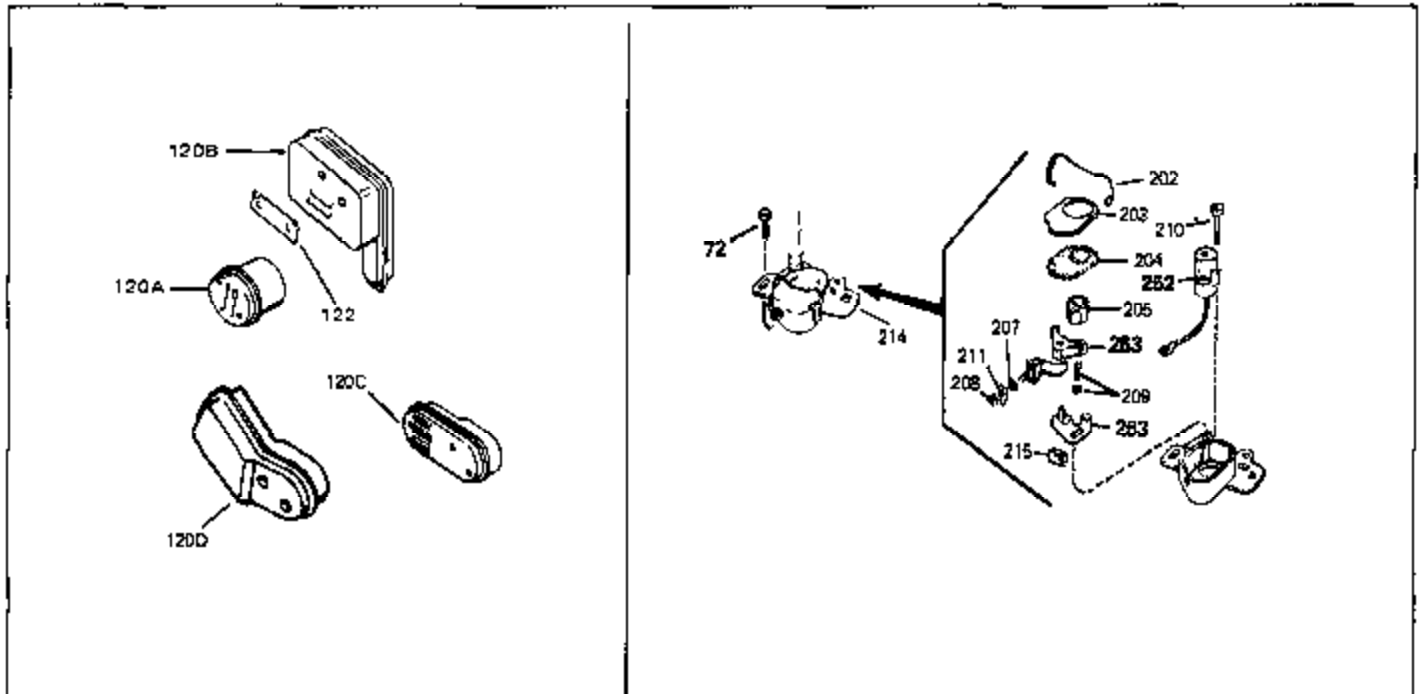

Ref #	Part Number	Qty	Description
86A	33143	0	Clamp, Corbin
87	32796	0	Filter, Air cleaner
88	33142	0	Tube, Air intake
89	32797	0	Retainer, Air cleaner
90	650665	0	Screw
115	610973	0	Terminal Assy.
120B	33565	0	Muffler
122	33753	0	Plate, Lock
239	35435	0	Filter, Pre-Air (Poly)
252	30548B	0	Condenser
253	30547A	0	Contact Assy., Breaker