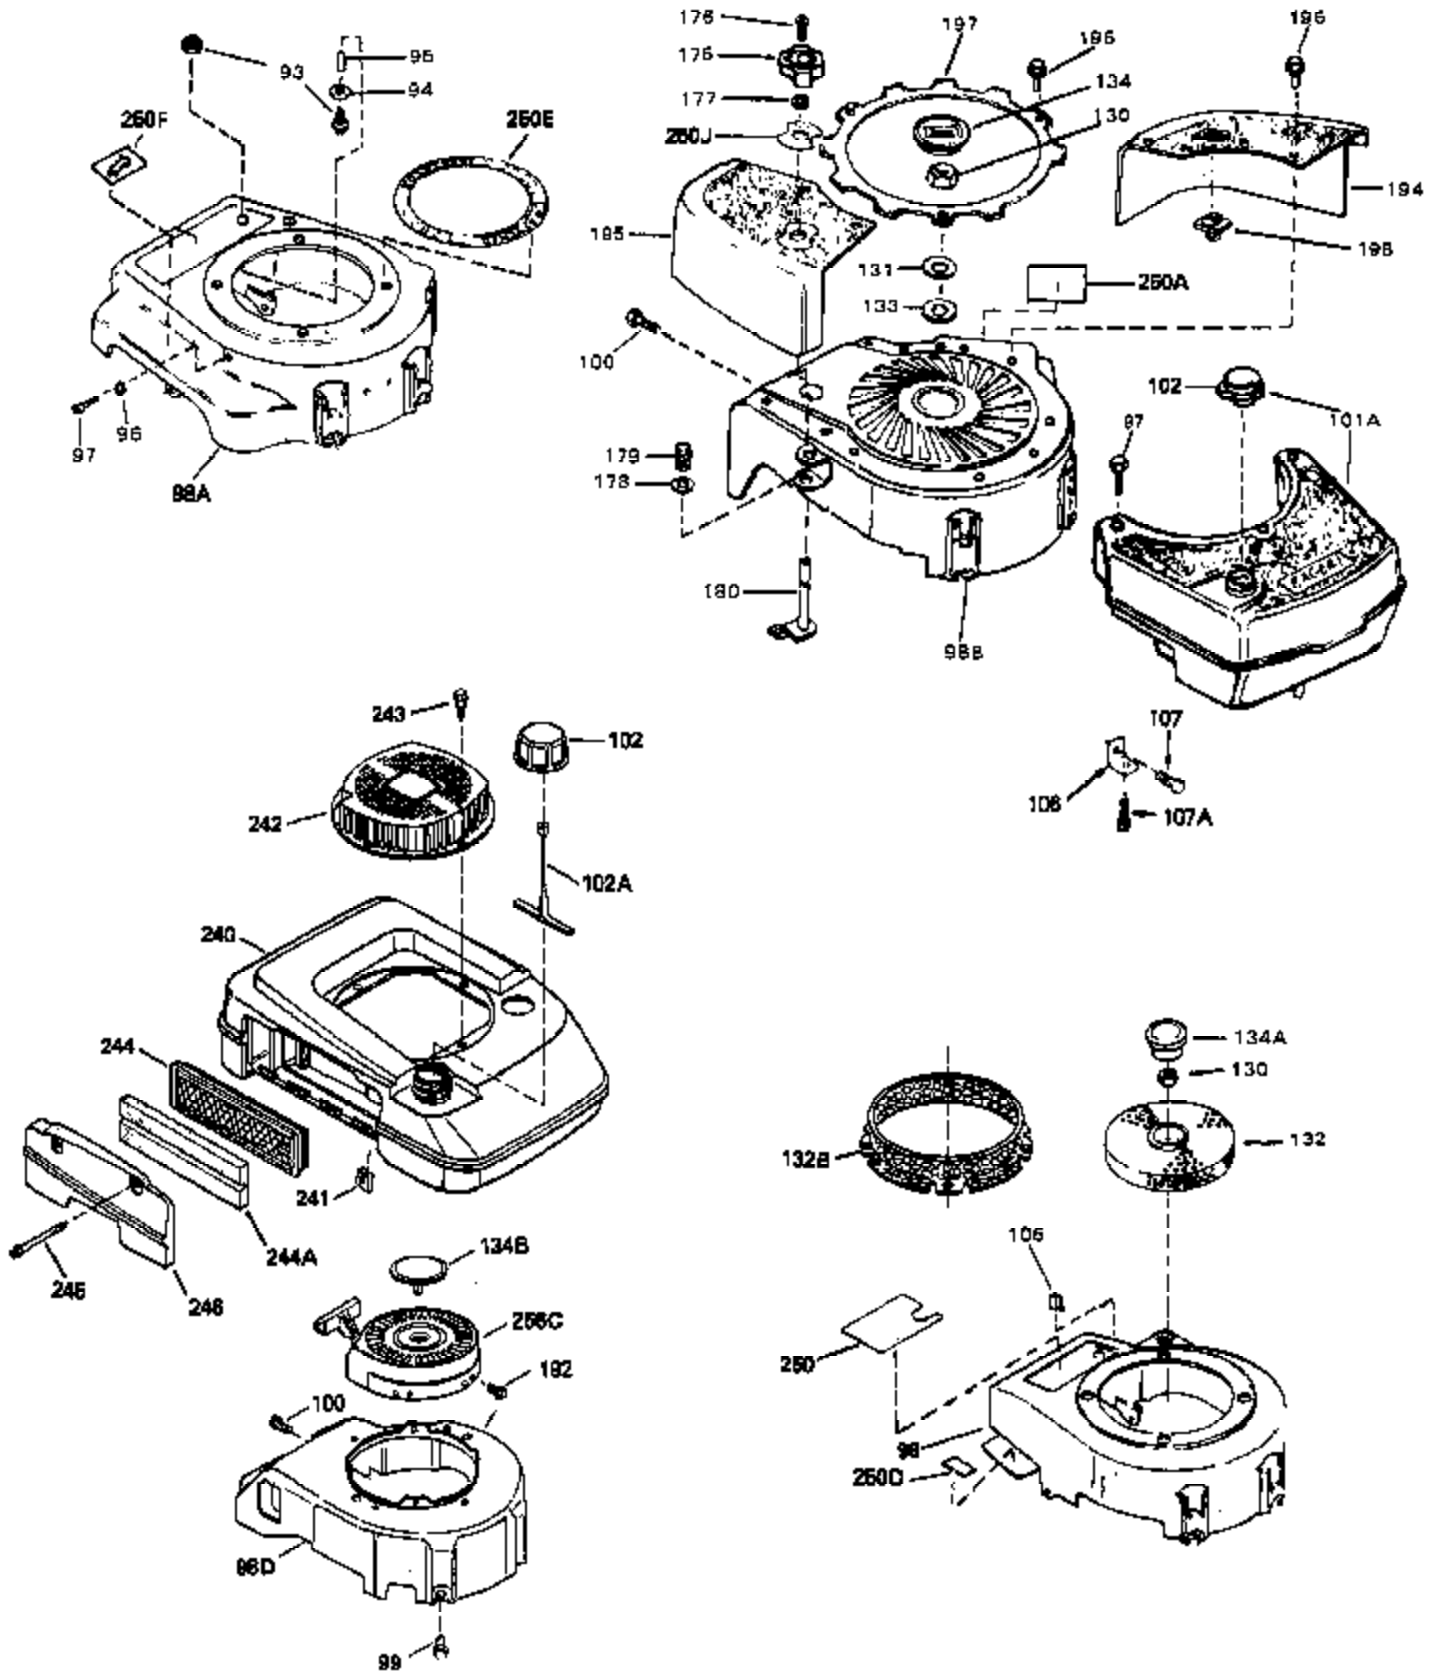

Ref #	Part Number	Qty	Description
93	610650B	0	Switch, Toggle
95	33457	0	Cap, Toggle switch
98	34010B	0	Housing, Blower
99	650831	0	Screw, Hex washer hd. Powerlok thread,
102	34118	0	Cap, Fuel filler (Red Plastic) (Spurt
102	410144B	0	Cap, Fuel filler (White Plastic) (Std.)
130	650607	0	Nut, Flywheel
131	650815	0	Washer, Belleville
132	32237	0	Screen, Flywheel
192	650737	0	Screw, Hex washer hd. taptite, 1/4-20 x 1/2