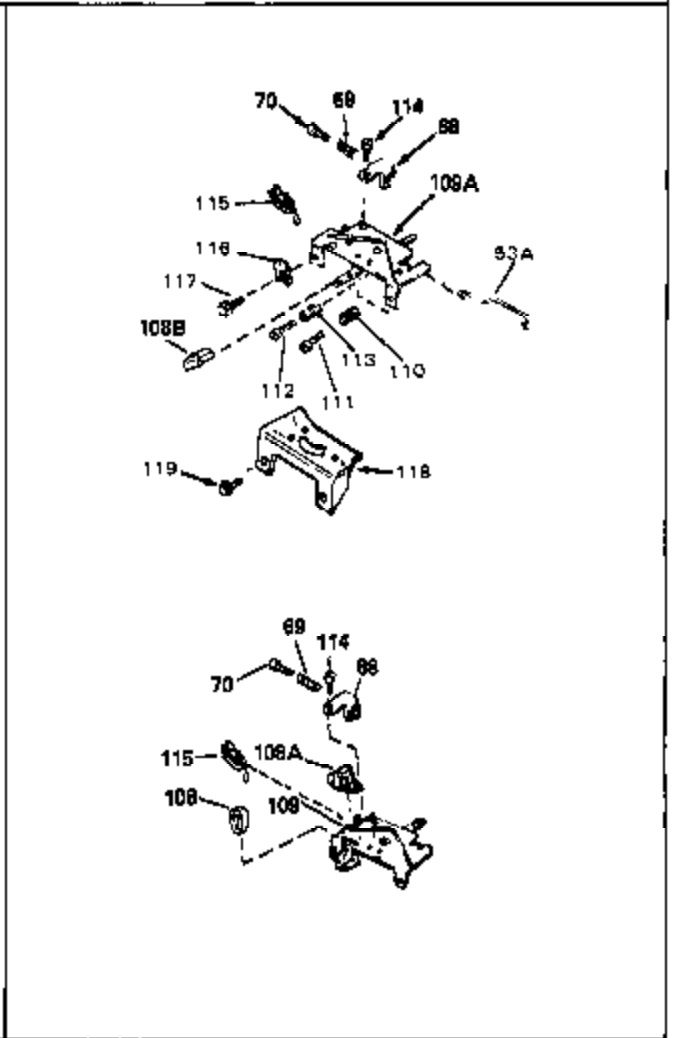

Ref #	Part Number	Qty	Description
53A	33133	0	Link, Throttle
86A	33143	0	Clamp, Corbin
87	32796	0	Filter, Air cleaner
88	33142	0	Tube, Air intake
89	32797	0	Retainer, Air cleaner
90	650665	0	Screw
108A	33971	0	Knob, Control
109	33970A	0	Control Assy., Speed
110	33802	0	Spring Compression
111	650777	0	Screw, Slotted fil. hd. mach., 6-32 x 7/16
112	650549	0	Screw
113	31342	0	Spring, Compression
114	30200	0	Screw
115	610973	0	Terminal Assy.
120B	33565	0	Muffler
122	33753	0	Plate, Lock
239	35435	0	Filter, Pre-Air (Poly)