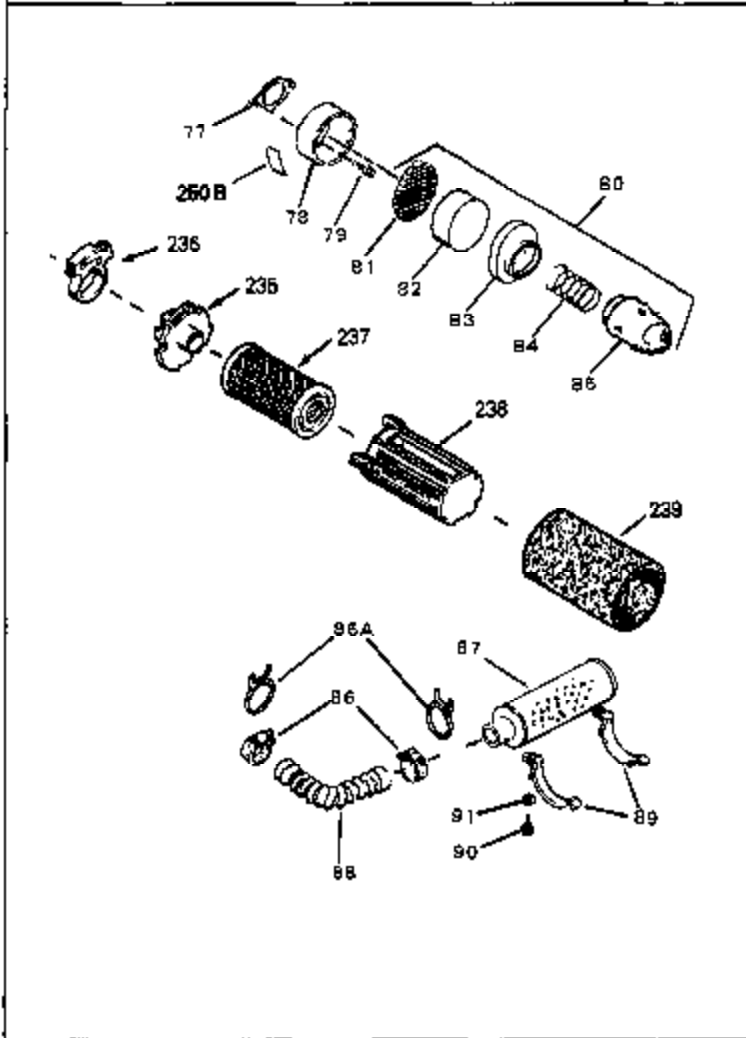

Ref #	Part Number	Qty	Description
53A	33133	0	Link, Throttle
86A	33143	0	Clamp, Corbin
87	32796	0	Filter, Air cleaner
88	33142	0	Tube, Air intake
89	32797	0	Retainer, Air cleaner
90	650665	0	Screw
108A	33971	0	Knob, Control
109	33970A	0	Control Assy., Speed
110	33802	0	Spring Compression
111	650777	0	Screw, Slotted fil. hd. mach., 6-32 x 7/16
112	650549	0	Screw
113	31342	0	Spring, Compression
114	30200	0	Screw
115	610973	0	Terminal Assy.
120B	33565	0	Muffler
122	33753	0	Plate, Lock
239	35435	0	Filter, Pre-Air (Poly)