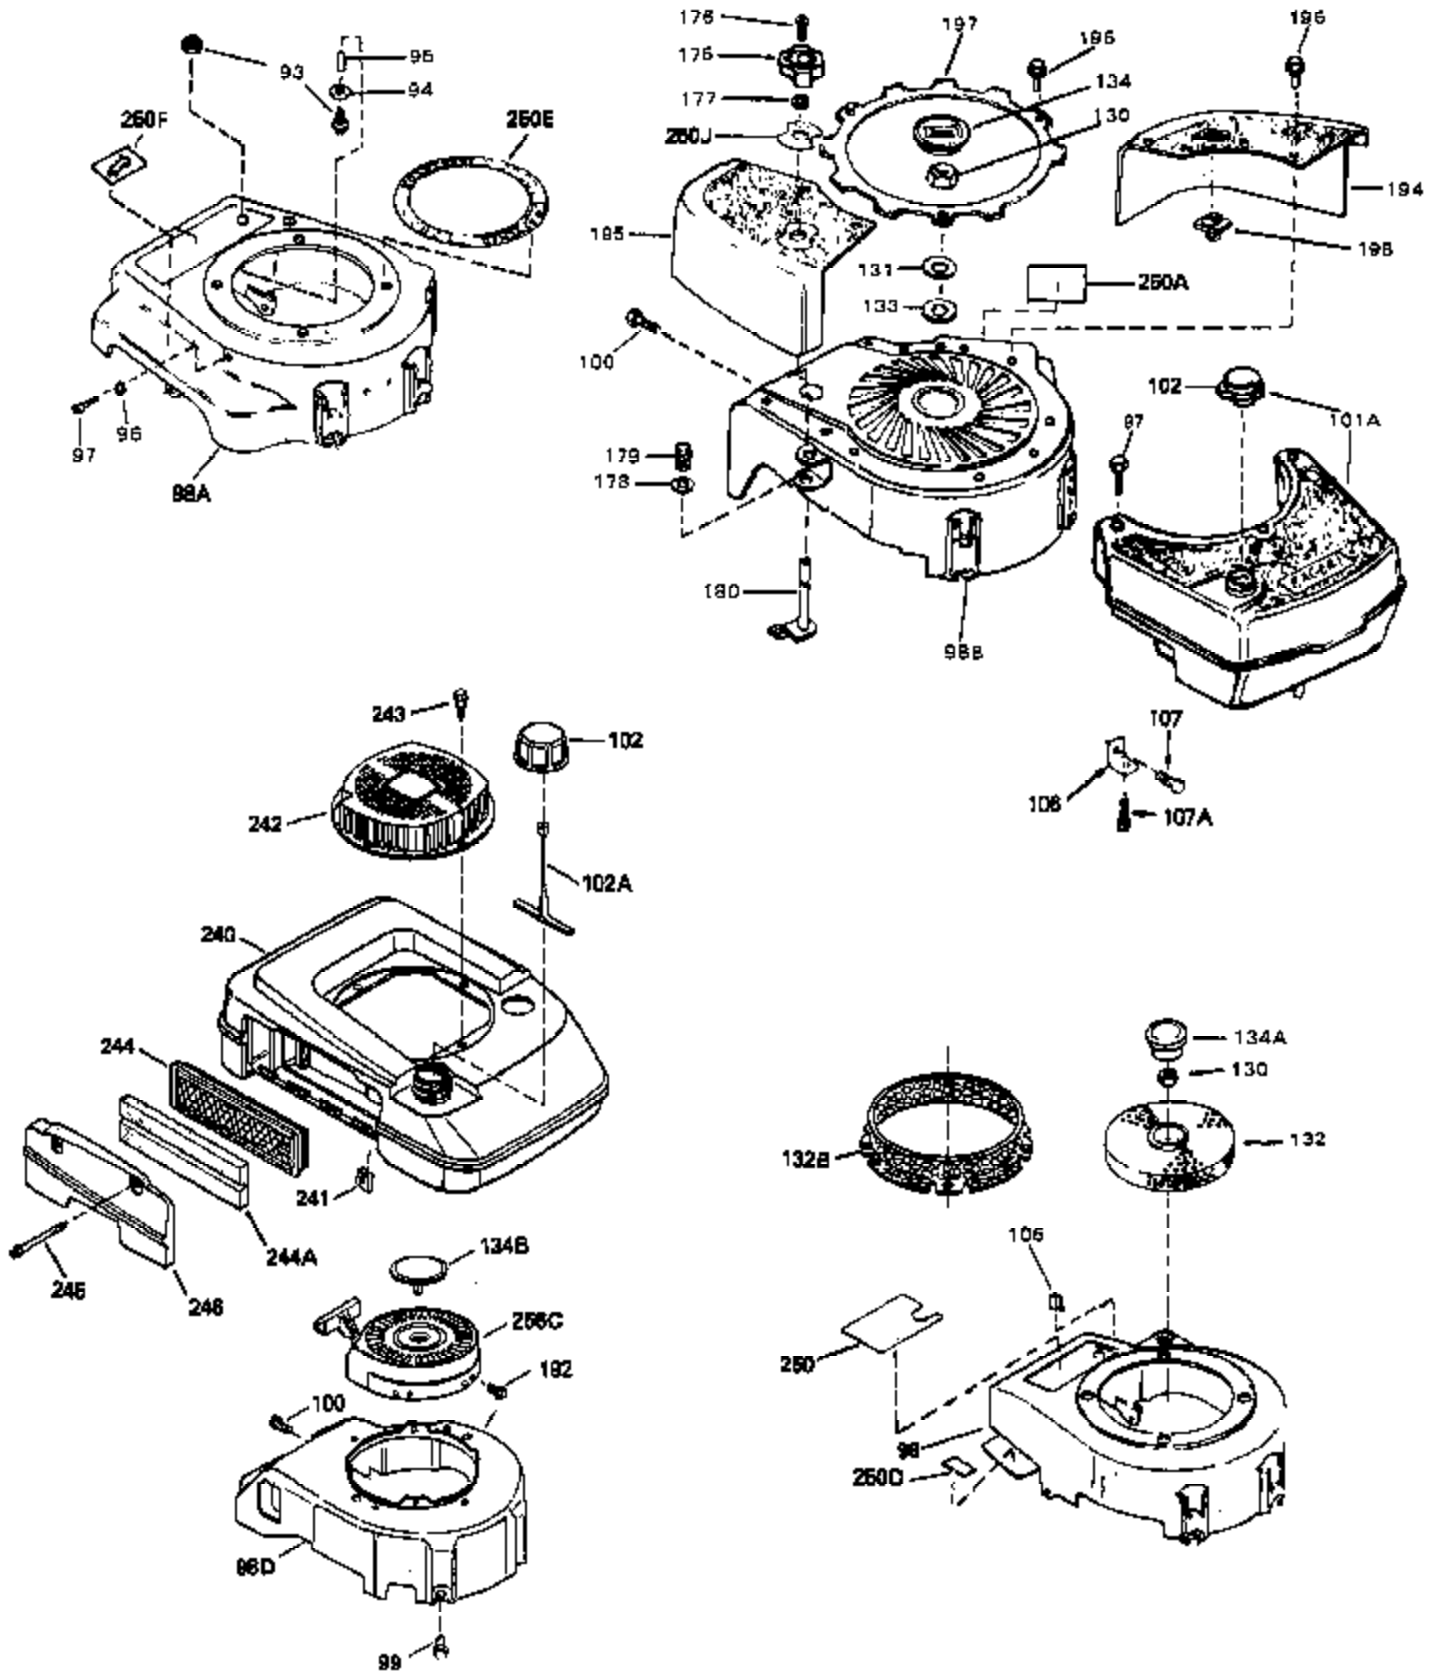

Ref #	Part Number	Qty	Description
1	33561	0	Cylinder Assy. (2-13/16" Bore)
2	26727	0	Pin, Dowel
50	34215	0	Breather Assy.
51	30200	0	Screw
52	32760	0	Gasket, Breather
63	650506	0	Screw
64	631036	0	Shutter, Throttle
65	631530	0	Shaft Assy., Throttle
66	631066	0	Spring, Return
72	650489	0	Screw
115	610973	0	Terminal Assy.
164	610856A	0	Flywheel (Solid state)
165	34080	0	Spacer, Flywheel key
166A	610893	0	Stator Plate Assy.
167	610738	0	Clip, Coil shield
168	31311	0	Clip, Coil locking
169	32016	0	Screw, Pan hd. self-tap, 8-32 x 1/2
170	610928	0	Connector
171	610929	0	Sleeve, Insulation
181	31748	0	Shaft, P.T.O.
182	31746	0	Gear, Worm
184	31745	0	Washer, Tang
185	31787	0	Washer, Flat
186	31749	0	Ring, Retaining
187	31744	0	Seal, Oil
188	31747	0	Washer, Thrust
189	650492	0	Screw
192A	0	0	Rivet, Pop (3/16" Dia.)
192	650737	0	Screw, Hex washer hd. taptite, 1/4-20 x 1/2
250G	33407	0	Decal, Decorative
256	590429A	0	Starter, Side mount rewind