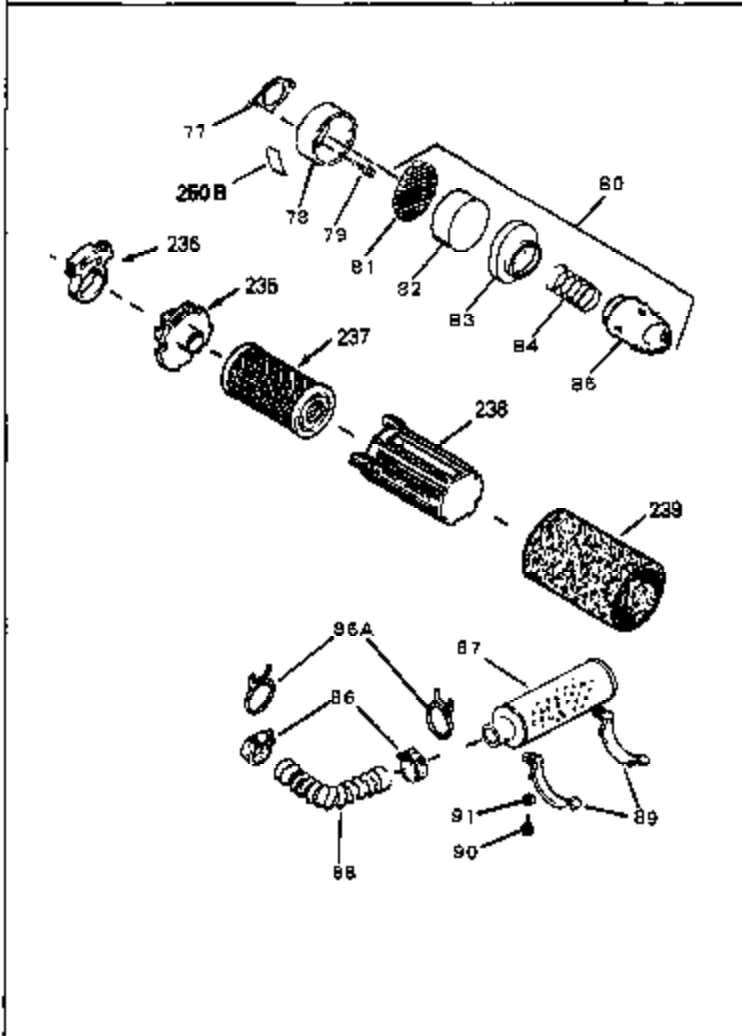

Ref #	Part Number	Qty	Description
99	650747	0	Screw, Hex washer hd., 1/4-20 x 3/4
100	30200	0	Screw
101A	34268	0	Tank Assy., Fuel (Red Poly) (1-1/2 qts.)
102	34118	0	Cap, Fuel filler (Red Plastic) (Spurt
102	410144B	0	Cap, Fuel filler (White Plastic) (Std.)
130	650816	0	Nut, Flywheel
131	650815	0	Washer, Belleville
175	34266	0	Knob, Control
176	650627	0	Screw
177	32309	0	Ring, Retainer
178	650626	0	Washer, Flat
179	32308	0	Spring, Compression
180	34074	0	Lever, Carburetor control
194	35212	0	Cover, Engine (Starter Side)
195	34269	0	Cover, Engine (Carb. side)
196	650803	0	Screw, Hex washer hd. self-tap, 10-32 x 7/8
197	34272	0	Ring, Grill
250J	34273	0	Decal, Control
250	34442A	0	Decal, Instruction