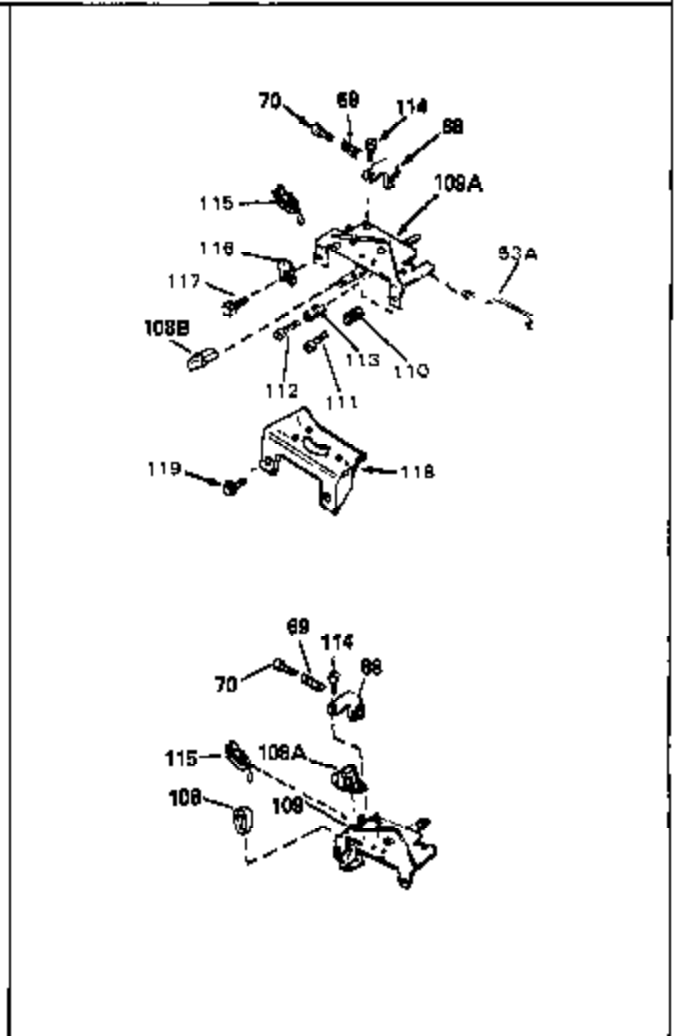

Ref #	Part Number	Qty	Description
99	650747	0	Screw, Hex washer hd., 1/4-20 x 3/4
100	30200	0	Screw
101A	34268	0	Tank Assy., Fuel (Red Poly) (1-1/2 qts.)
102	34118	0	Cap, Fuel filler (Red Plastic) (Spurt
102	410144B	0	Cap, Fuel filler (White Plastic) (Std.)
130	650816	0	Nut, Flywheel
131	650815	0	Washer, Belleville
175	34266	0	Knob, Control
176	650627	0	Screw
177	32309	0	Ring, Retainer
178	650626	0	Washer, Flat
179	32308	0	Spring, Compression
180	34074	0	Lever, Carburetor control
194	35212	0	Cover, Engine (Starter Side)
195	34269	0	Cover, Engine (Carb. side)
196	650803	0	Screw, Hex washer hd. self-tap, 10-32 x 7/8
197	34272	0	Ring, Grill
250J	34273	0	Decal, Control
250	34442A	0	Decal, Instruction