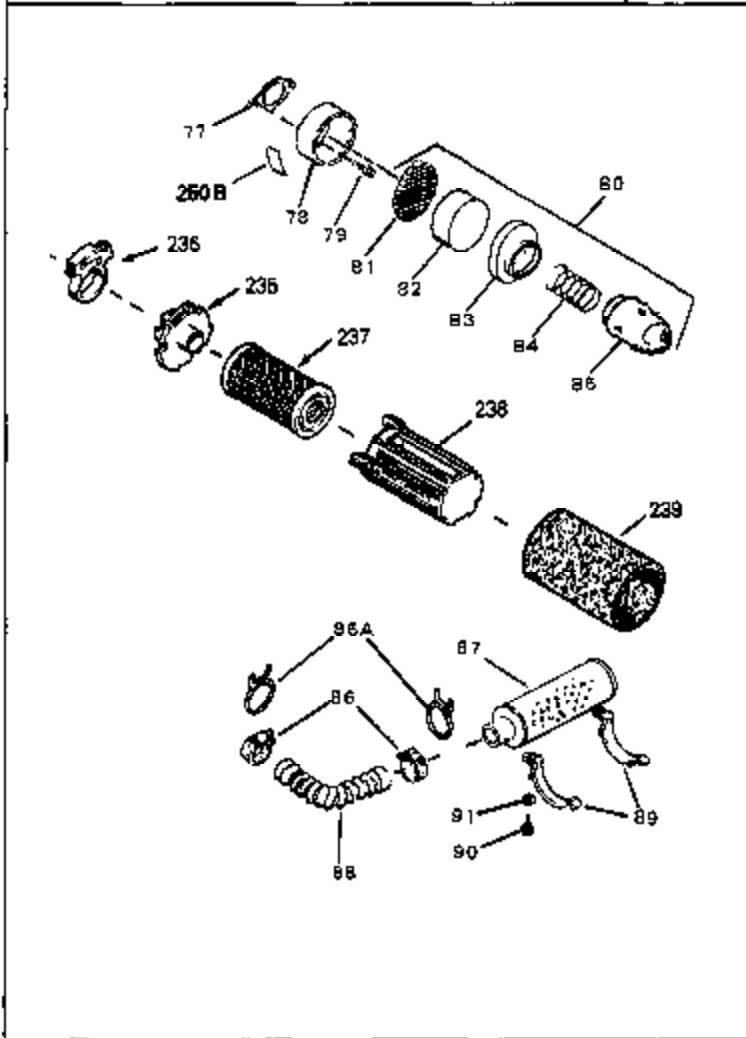

Ref #	Part Number	Qty	Description
109A	34073A	0	Control Assy., Speed
110	33802	0	Spring Compression
111	650777	0	Screw, Slotted fil. hd. mach., 6-32 x 7/16
112	650549	0	Screw
113	31342	0	Spring, Compression
114	30200	0	Screw
115	610973	0	Terminal Assy.
120C	34613	0	Muffler
122	33753	0	Plate, Lock
239	35435	0	Filter, Pre-Air (Poly)