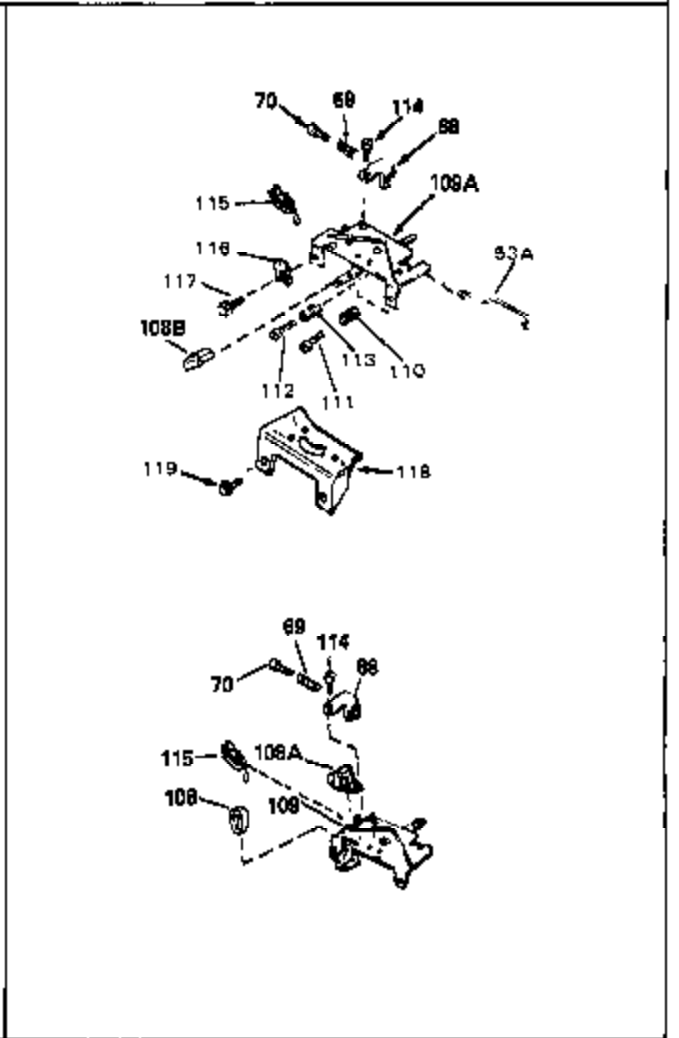

Ref #	Part Number	Qty	Description
109A	34073A	0	Control Assy., Speed
110	33802	0	Spring Compression
111	650777	0	Screw, Slotted fil. hd. mach., 6-32 x 7/16
112	650549	0	Screw
113	31342	0	Spring, Compression
114	30200	0	Screw
115	610973	0	Terminal Assy.
120C	34613	0	Muffler
122	33753	0	Plate, Lock
239	35435	0	Filter, Pre-Air (Poly)