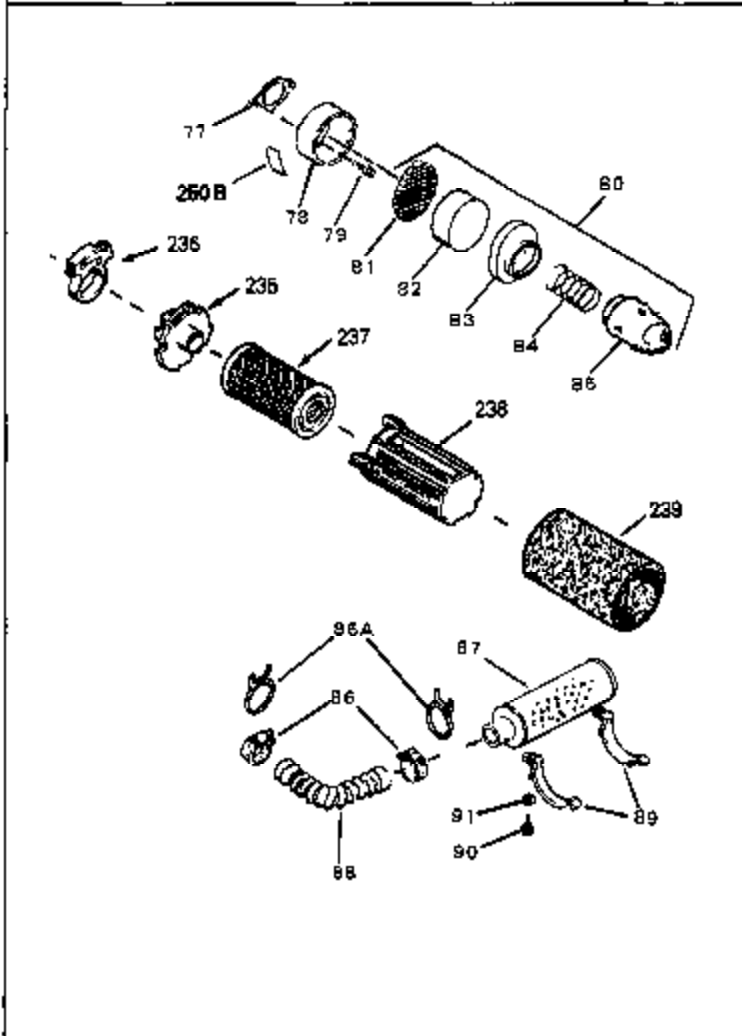

Ref #	Part Number	Qty	Description
99	650831	0	Screw, Hex washer hd. Powerlok thread,
100	30200	0	Screw
101A	34268	0	Tank Assy., Fuel (Red Poly) (1-1/2 qts.)
102	34118	0	Cap, Fuel filler (Red Plastic) (Spurt
102	410144B	0	Cap, Fuel filler (White Plastic) (Std.)
130	650816	0	Nut, Flywheel
131	650815	0	Washer, Belleville
175	34266	0	Knob, Control
176	650627	0	Screw
177	32309	0	Ring, Retainer
178	650626	0	Washer, Flat
179	32308	0	Spring, Compression
180	34074	0	Lever, Carburetor control
194	35212	0	Cover, Engine (Starter Side)
195	34269	0	Cover, Engine (Carb. side)
196	650803	0	Screw, Hex washer hd. self-tap, 10-32 x 7/8
197	34272	0	Ring, Grill
250J	34273	0	Decal, Control
250A	34465	0	Decal, Instruction