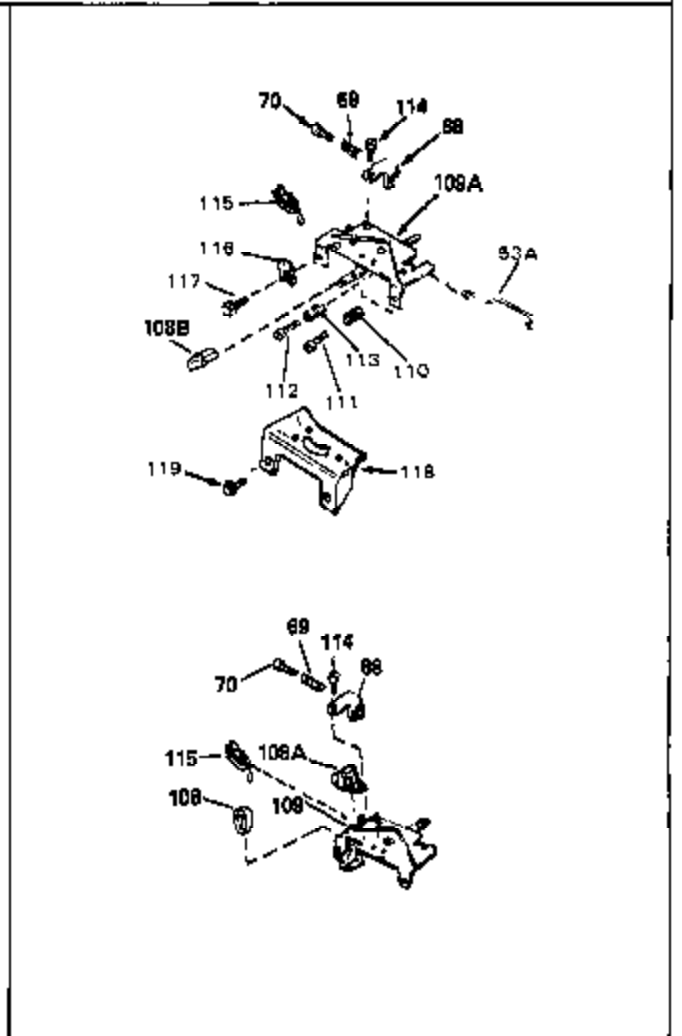

Ref #	Part Number	Qty	Description
109A	34073A	0	Control Assy., Speed
110	33802	0	Spring Compression
111	650777	0	Screw, Slotted fil. hd. mach., 6-32 x 7/16
112	650549	0	Screw
113	31342	0	Spring, Compression
114	30200	0	Screw
115	610973	0	Terminal Assy.
120C	34613	0	Muffler
122	33753	0	Plate, Lock
239	35435	0	Filter, Pre-Air (Poly)