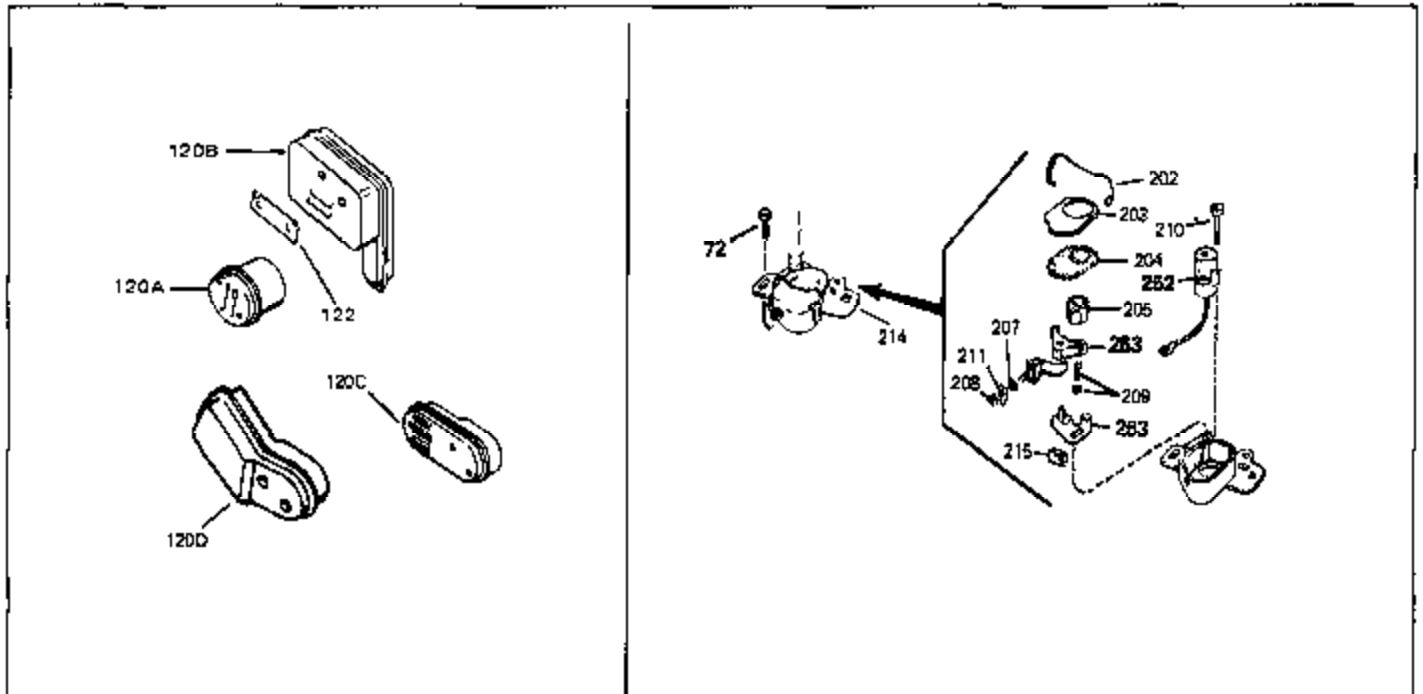

Ref #	Part Number	Qty	Description
99	650831	0	Screw, Hex washer hd. Powerlok thread,
100	30200	0	Screw
101A	34268	0	Tank Assy., Fuel (Red Poly) (1-1/2 qts.)
102	34118	0	Cap, Fuel filler (Red Plastic) (Spurt
102	410144B	0	Cap, Fuel filler (White Plastic) (Std.)
130	650816	0	Nut, Flywheel
131	650815	0	Washer, Belleville
175	34266	0	Knob, Control
176	650627	0	Screw
177	32309	0	Ring, Retainer
178	650626	0	Washer, Flat
179	32308	0	Spring, Compression
180	34074	0	Lever, Carburetor control
194	35212	0	Cover, Engine (Starter Side)
195	34269	0	Cover, Engine (Carb. side)
196	650803	0	Screw, Hex washer hd. self-tap, 10-32 x 7/8
197	34272	0	Ring, Grill
250J	34273	0	Decal, Control
250A	34465	0	Decal, Instruction