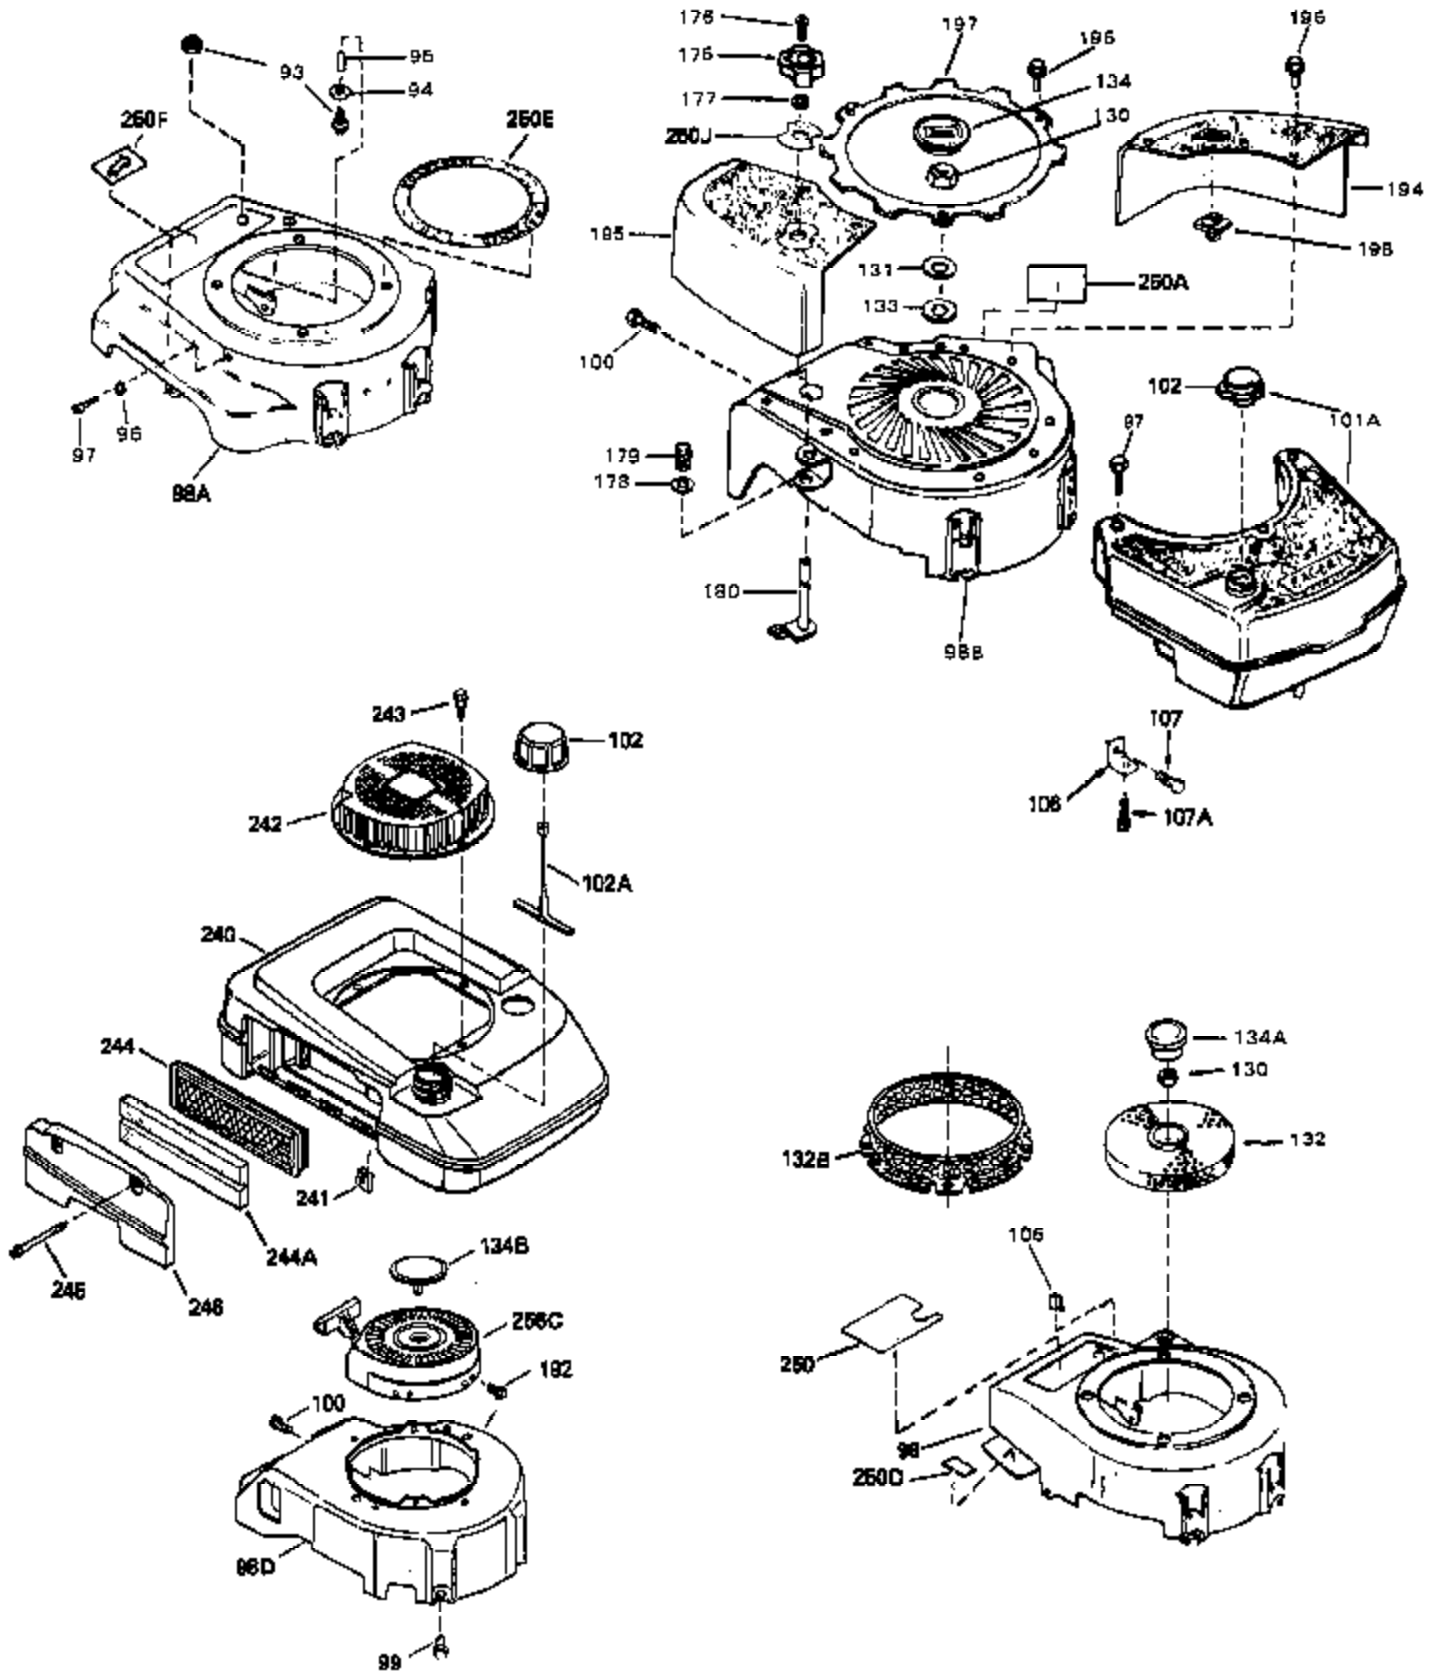

Ref #	Part Number	Qty	Description
99	650831	0	Screw, Hex washer hd. Powerlok thread,
100	30200	0	Screw
101A	34268	0	Tank Assy., Fuel (Red Poly) (1-1/2 qts.)
102	34118	0	Cap, Fuel filler (Red Plastic) (Spurt
102	410144B	0	Cap, Fuel filler (White Plastic) (Std.)
130	650816	0	Nut, Flywheel
131	650815	0	Washer, Belleville
175	34266	0	Knob, Control
176	650627	0	Screw
177	32309	0	Ring, Retainer
178	650626	0	Washer, Flat
179	32308	0	Spring, Compression
180	34074	0	Lever, Carburetor control
194	35212	0	Cover, Engine (Starter Side)
195	34269	0	Cover, Engine (Carb. side)
196	650803	0	Screw, Hex washer hd. self-tap, 10-32 x 7/8
197	34272	0	Ring, Grill
250J	34273	0	Decal, Control
250A	34465	0	Decal, Instruction