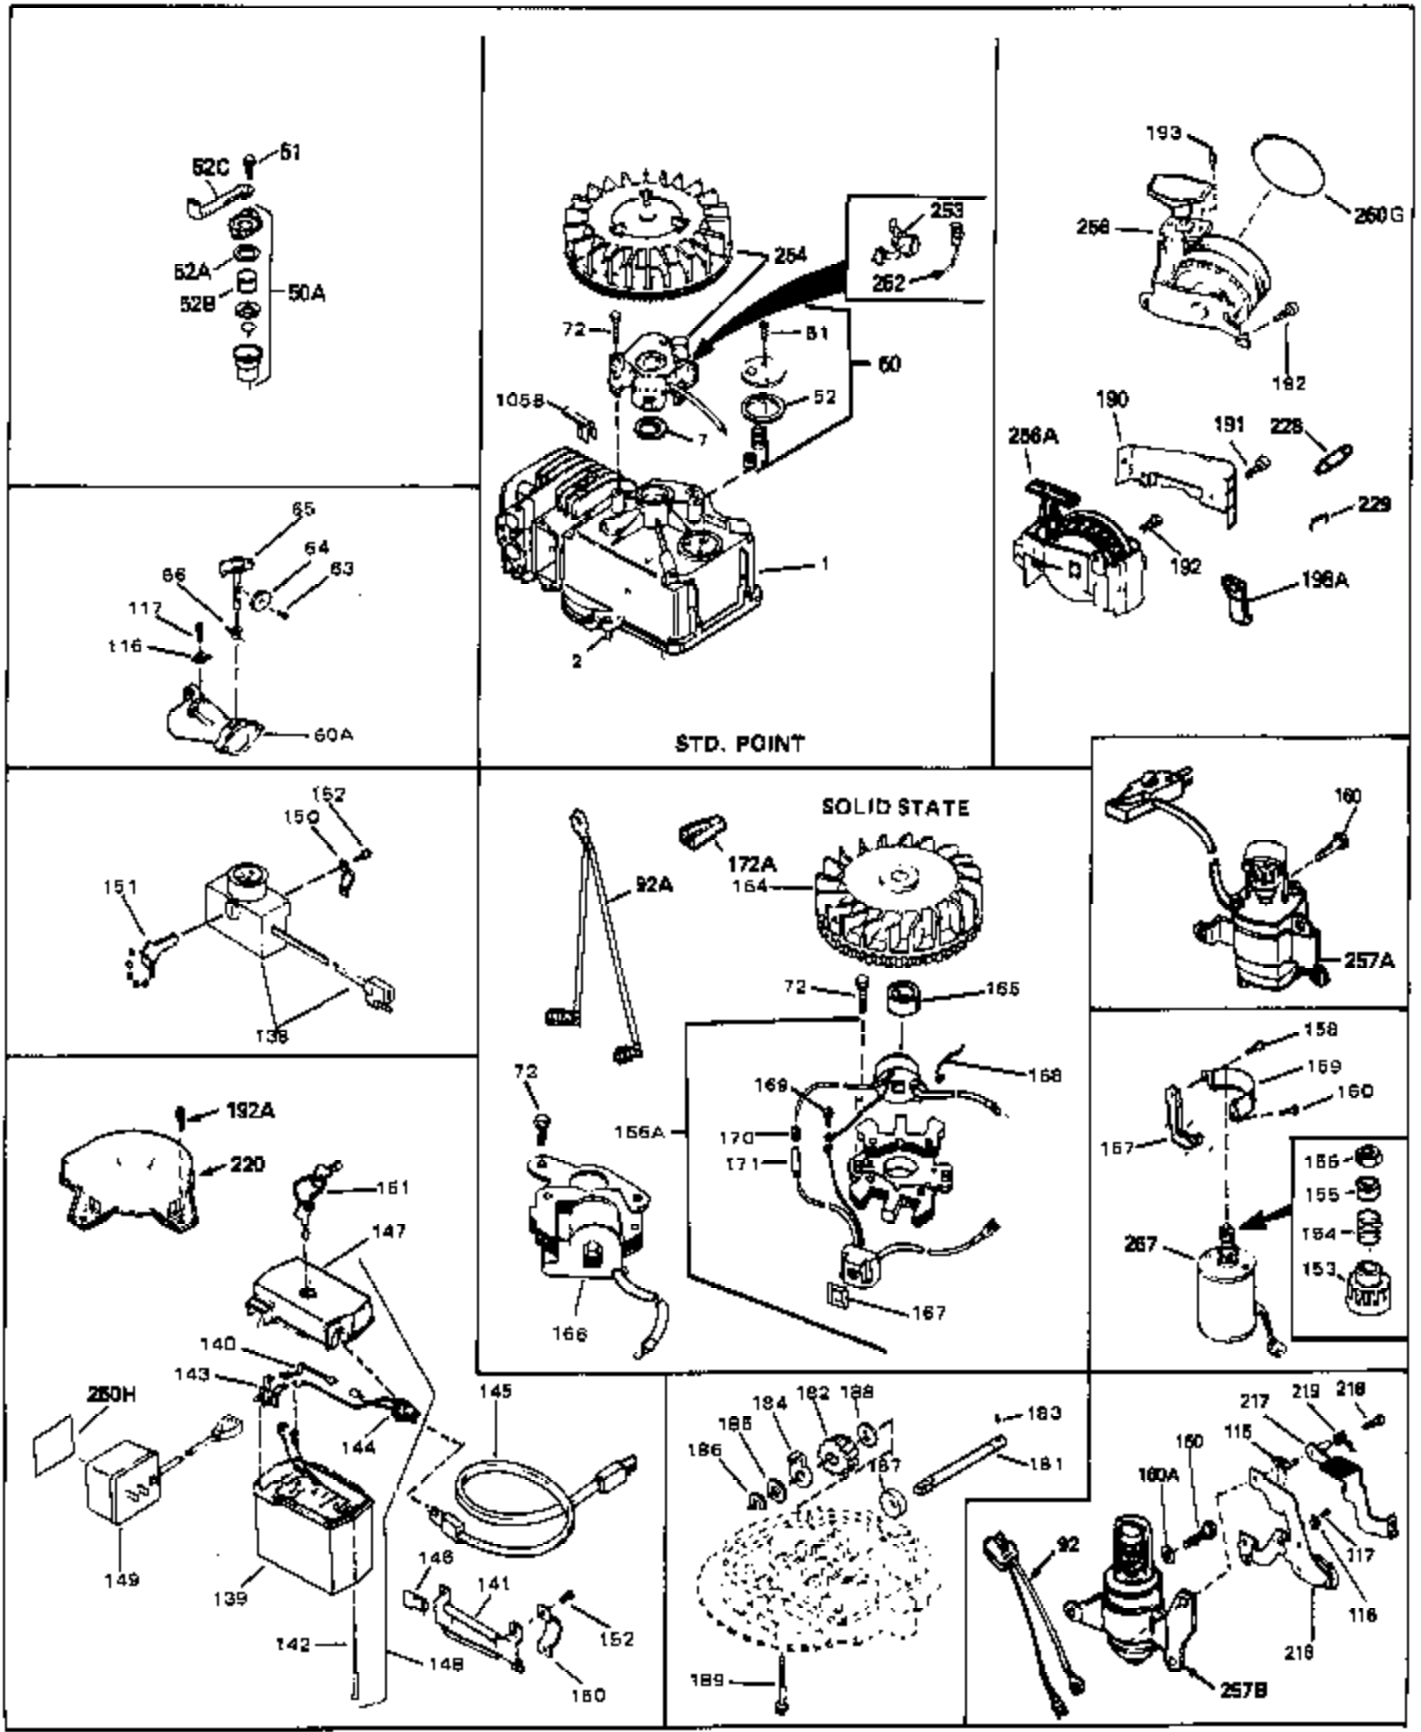

Ref #	Part Number	Qty	Description
53	34336	0	Link, Governor-to-throttle
54	34337	0	Link, Governor spring
55	32755	0	Cover, Valve spring box
56	27234	0	Gasket, Breather cover
57	650128	0	Screw
59	32649	0	Gasket, Intake
60	31384A	0	Pipe, Intake
61	6201	0	Screw
62	650451	0	Screw
67	26756	0	Gasket, Carburetor
71	29752	0	Nut
75	32972	0	Cleaner, Air
76	33168	0	Clamp, Corbin
98C	34603	0	Housing, Blower (5.56 dia. starter mtg. bolt
99	650831	0	Screw, Hex washer hd. Powerlok thread,
100	30200	0	Screw
102	34118	0	Cap, Fuel filler (Red Plastic) (Spurt
102	410144B	0	Cap, Fuel filler (White Plastic) (Std.)
103	29774	0	Line, Fuel (Braided 8.25")
103	30705	0	Line, Fuel (Braided 16")
103	34357	0	Line, Fuel (Epichlorohydrin 6-3/4")
104	26460	0	Clamp, Fuel line
105A	30593	0	Clip, Magneto wire
115	610973	0	Terminal Assy.
121	650795	0	Screw, Hex hd. cap, Sems, 1/4-20 x 2-5/16
124	650562	0	Screw
125	34265	0	Gasket, Oil fill tube
125	34282	0	"O" Ring (.612 I.D. x .812 O.D. x .103
126	34264	0	Tube Assy., Oil fill (Plastic)
127	33590	0	"O" Ring
128	34267	0	Dipstick, Oil (Twist Lock)
129	610118	0	Cover, Spark plug
130	650816	0	Nut, Flywheel
131	650815	0	Washer, Belleville
132C	34449	0	Hub, Starter
132C	35000	0	Hub, Starter
132A	590417	0	Screen, Starter cup
161	34353	0	Primer Assy.
162	32180C	0	Line, Primer
165	34080	0	Spacer, Flywheel key
192A	0	0	Rivet, Pop (3/16" Dia.)
199	650814	0	Screw, Hex hd. Sems, 10-24 x 1
200	611011A	0	Flywheel
201	34443A	0	Solid State Assy.
201	730207	0	Magneto-to-Solid State Conversion Kit
251	631021	0	Inlet Needle, Seat & Clip Assy.
255	632105	0	Carburetor
256B	590420	0	Starter, Rewind
258	33576A	0	Gasket Set