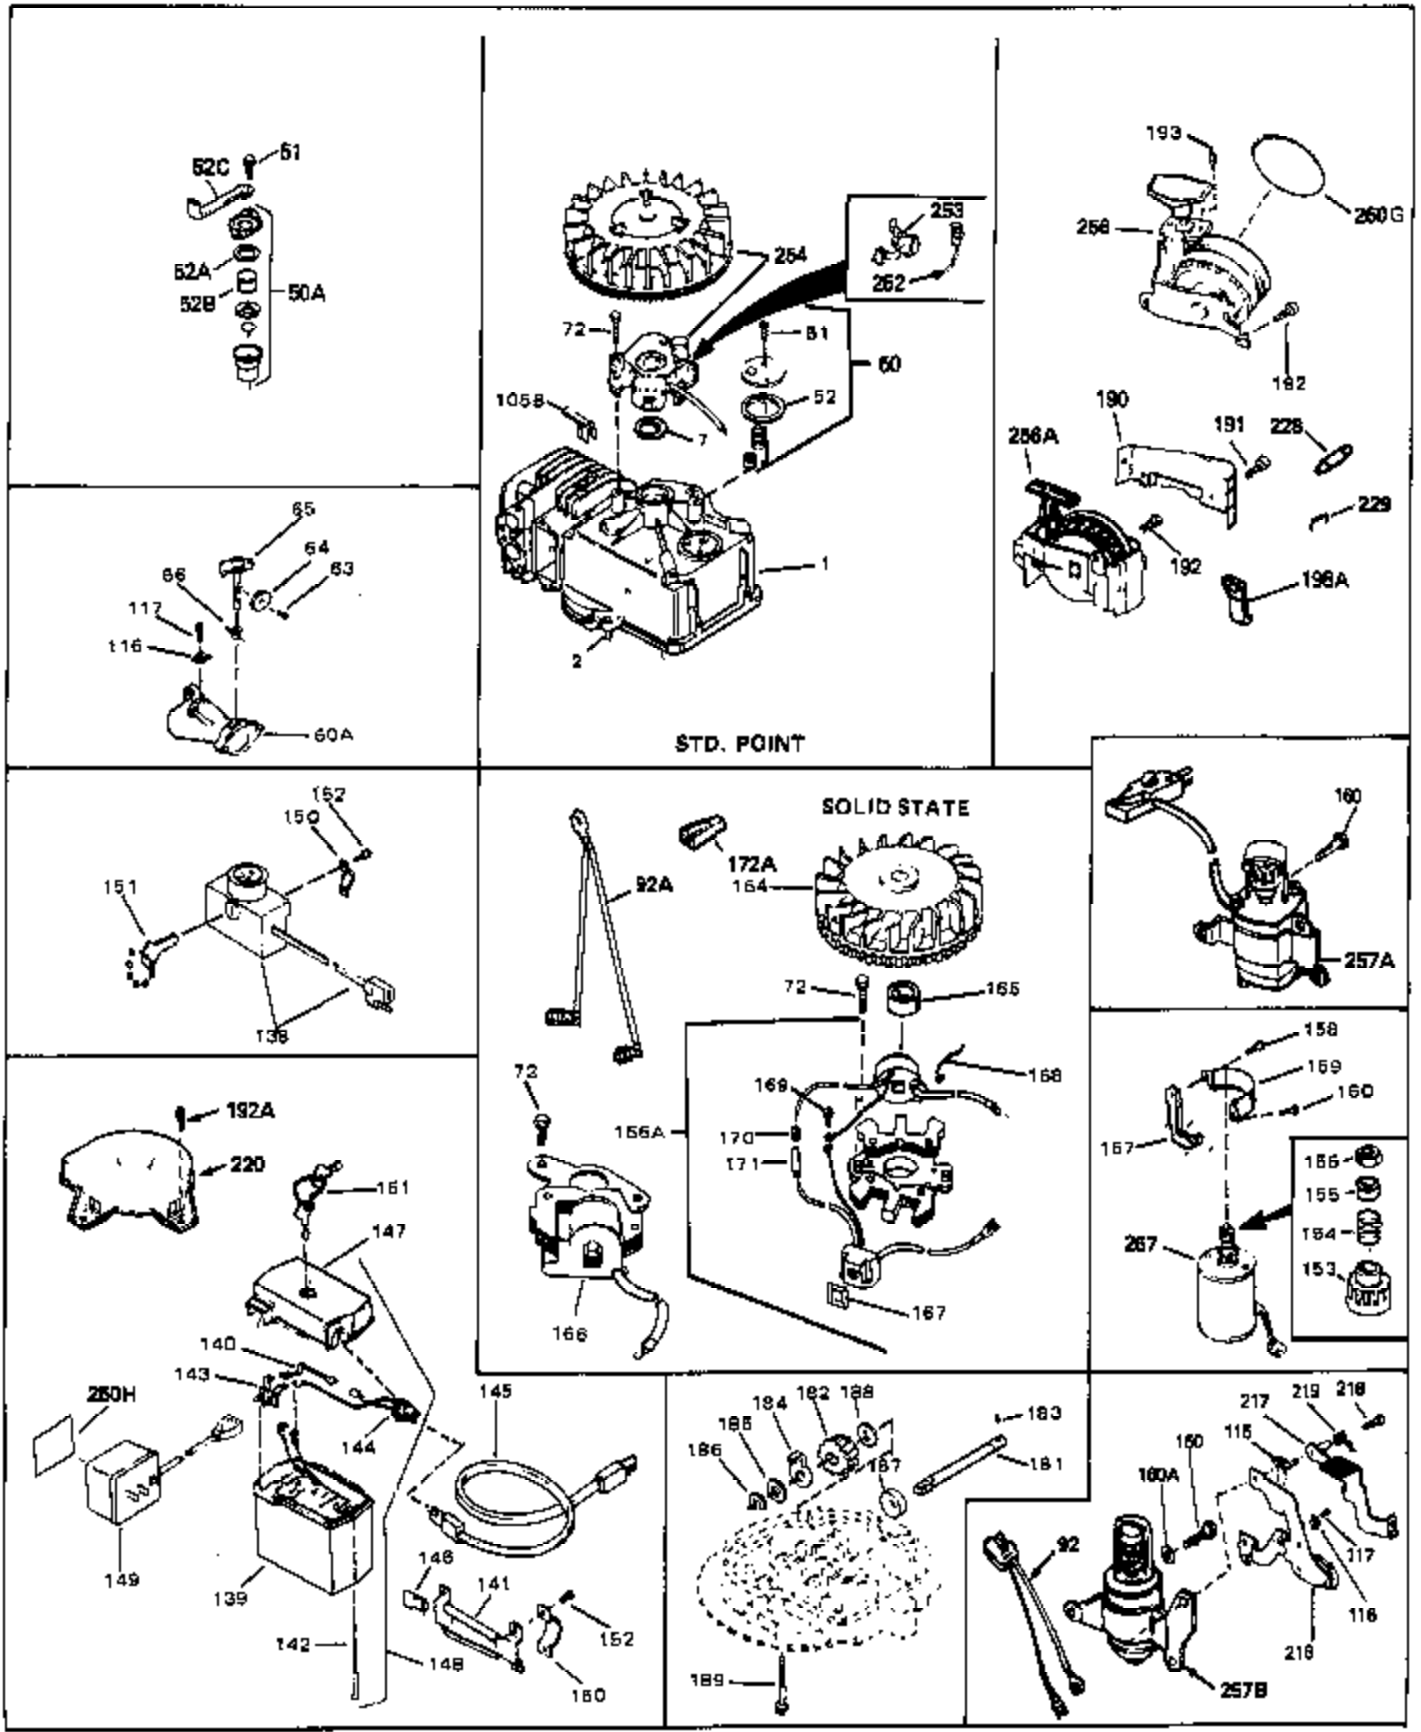

Ref #	Part Number	Qty	Description
54	34337	0	Link, Governor spring
55	32755	0	Cover, Valve spring box
56	27234	0	Gasket, Breather cover
57	650128	0	Screw
59	34690	0	Gasket, Intake
60	33004A	0	Pipe, Intake
61	6201	0	Screw
62	650451	0	Screw
67	26756	0	Gasket, Carburetor
71	29752	0	Nut
73	32971	0	Adapter, Air cleaner
74	650709	0	Screw
75	32972	0	Cleaner, Air
76	33168	0	Clamp, Corbin
98C	35003	0	Housing, Blower (5.56 dia. starter mtg. bolt
99	650831	0	Screw, Hex washer hd. Powerlok thread,
100	30200	0	Screw
102	34118	0	Cap, Fuel filler (Red Plastic) (Spurt
102	410144B	0	Cap, Fuel filler (White Plastic) (Std.)
103	29774	0	Line, Fuel (Braided 8.25")
103	30705	0	Line, Fuel (Braided 16")
103	34357	0	Line, Fuel (Epichlorohydrin 6-3/4")
104	26460	0	Clamp, Fuel line
115	610973	0	Terminal Assy.
121	650795	0	Screw, Hex hd. cap, Sems, 1/4-20 x 2-5/16
124	650562	0	Screw
125	34265	0	Gasket, Oil fill tube
125	34282	0	"O" Ring (.612 I.D. x .812 O.D. x .103
126	34264	0	Tube Assy., Oil fill (Plastic)
127	33590	0	"O" Ring
128	34267	0	Dipstick, Oil (Twist Lock)
129	610118	0	Cover, Spark plug
130	650816	0	Nut, Flywheel
131	650815	0	Washer, Belleville
132A	34999	0	Screen, Starter cup
165	34080	0	Spacer, Flywheel key
192A	0	0	Rivet, Pop (3/16" Dia.)
199	650814	0	Screw, Hex hd. Sems, 10-24 x 1
200	611046A	0	Flywheel
201	34443A	0	Solid State Assy.
201	730207	0	Magneto-to-Solid State Conversion Kit
221	35015A	0	Bracket Assy., S.E. Brake
223	34966	0	Link, Control
224	34965	0	Spring, Extension
225	34968	0	Lever, Brake
226	32309	0	Ring, Retainer
227	650839	0	Screw, Hex washer hd. Powerlok, 1/4-20 x 3/8
251	631021	0	Inlet Needle, Seat & Clip Assy.
255	632105	0	Carburetor
256B	590420A	0	Starter, Rewind
258	33576A	0	Gasket Set