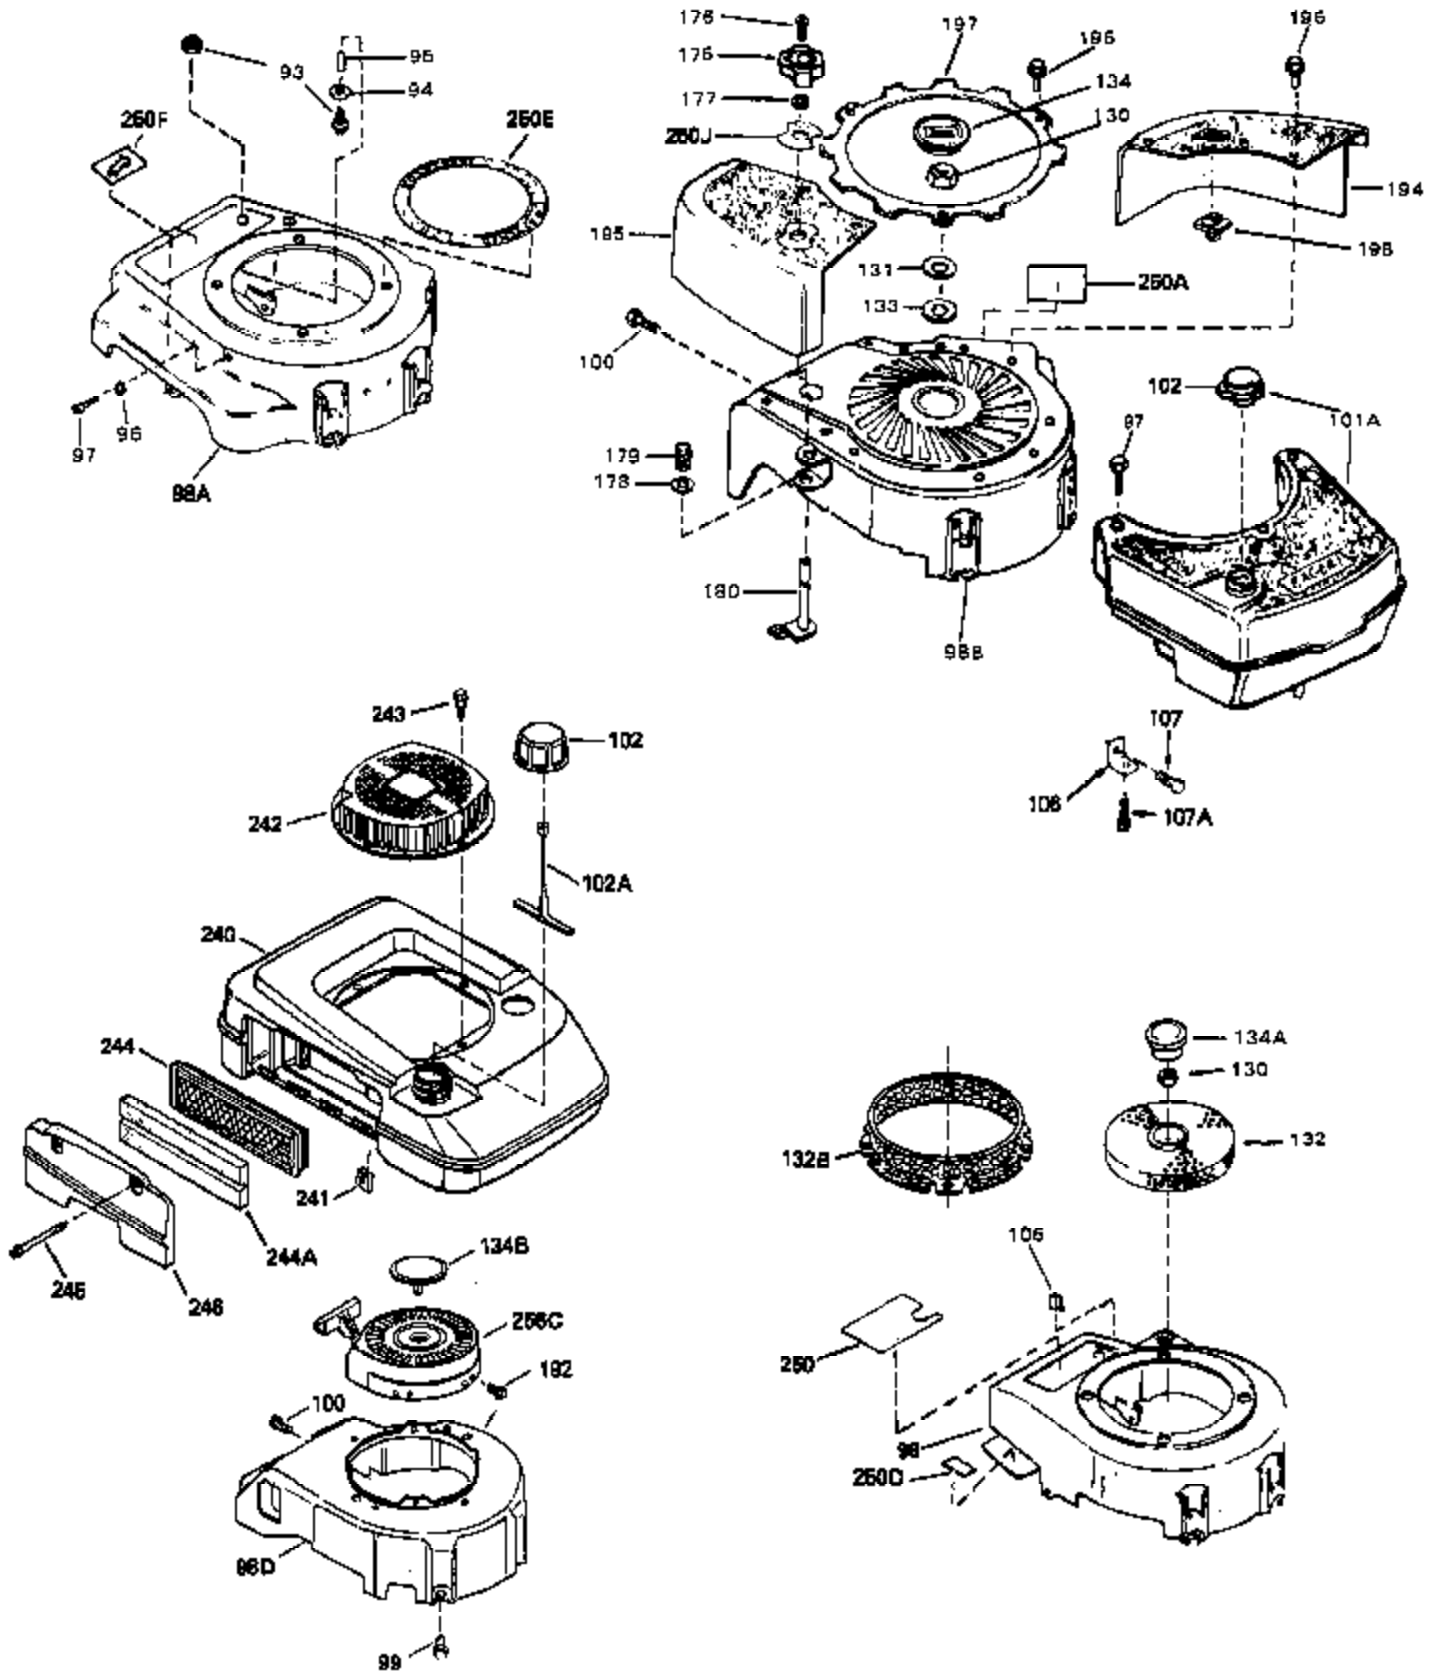

Ref #	Part Number	Qty	Description
99	650831	0	Screw, Hex washer hd. Powerlok thread,
100	30200	0	Screw
102	34118	0	Cap, Fuel filler (Red Plastic) (Spurt
102	410144B	0	Cap, Fuel filler (White Plastic) (Std.)
105	27275	0	Clip, Hi-tension wire
130	650816	0	Nut, Flywheel
131	650815	0	Washer, Belleville
250A	35004	0	Decal, Instruction