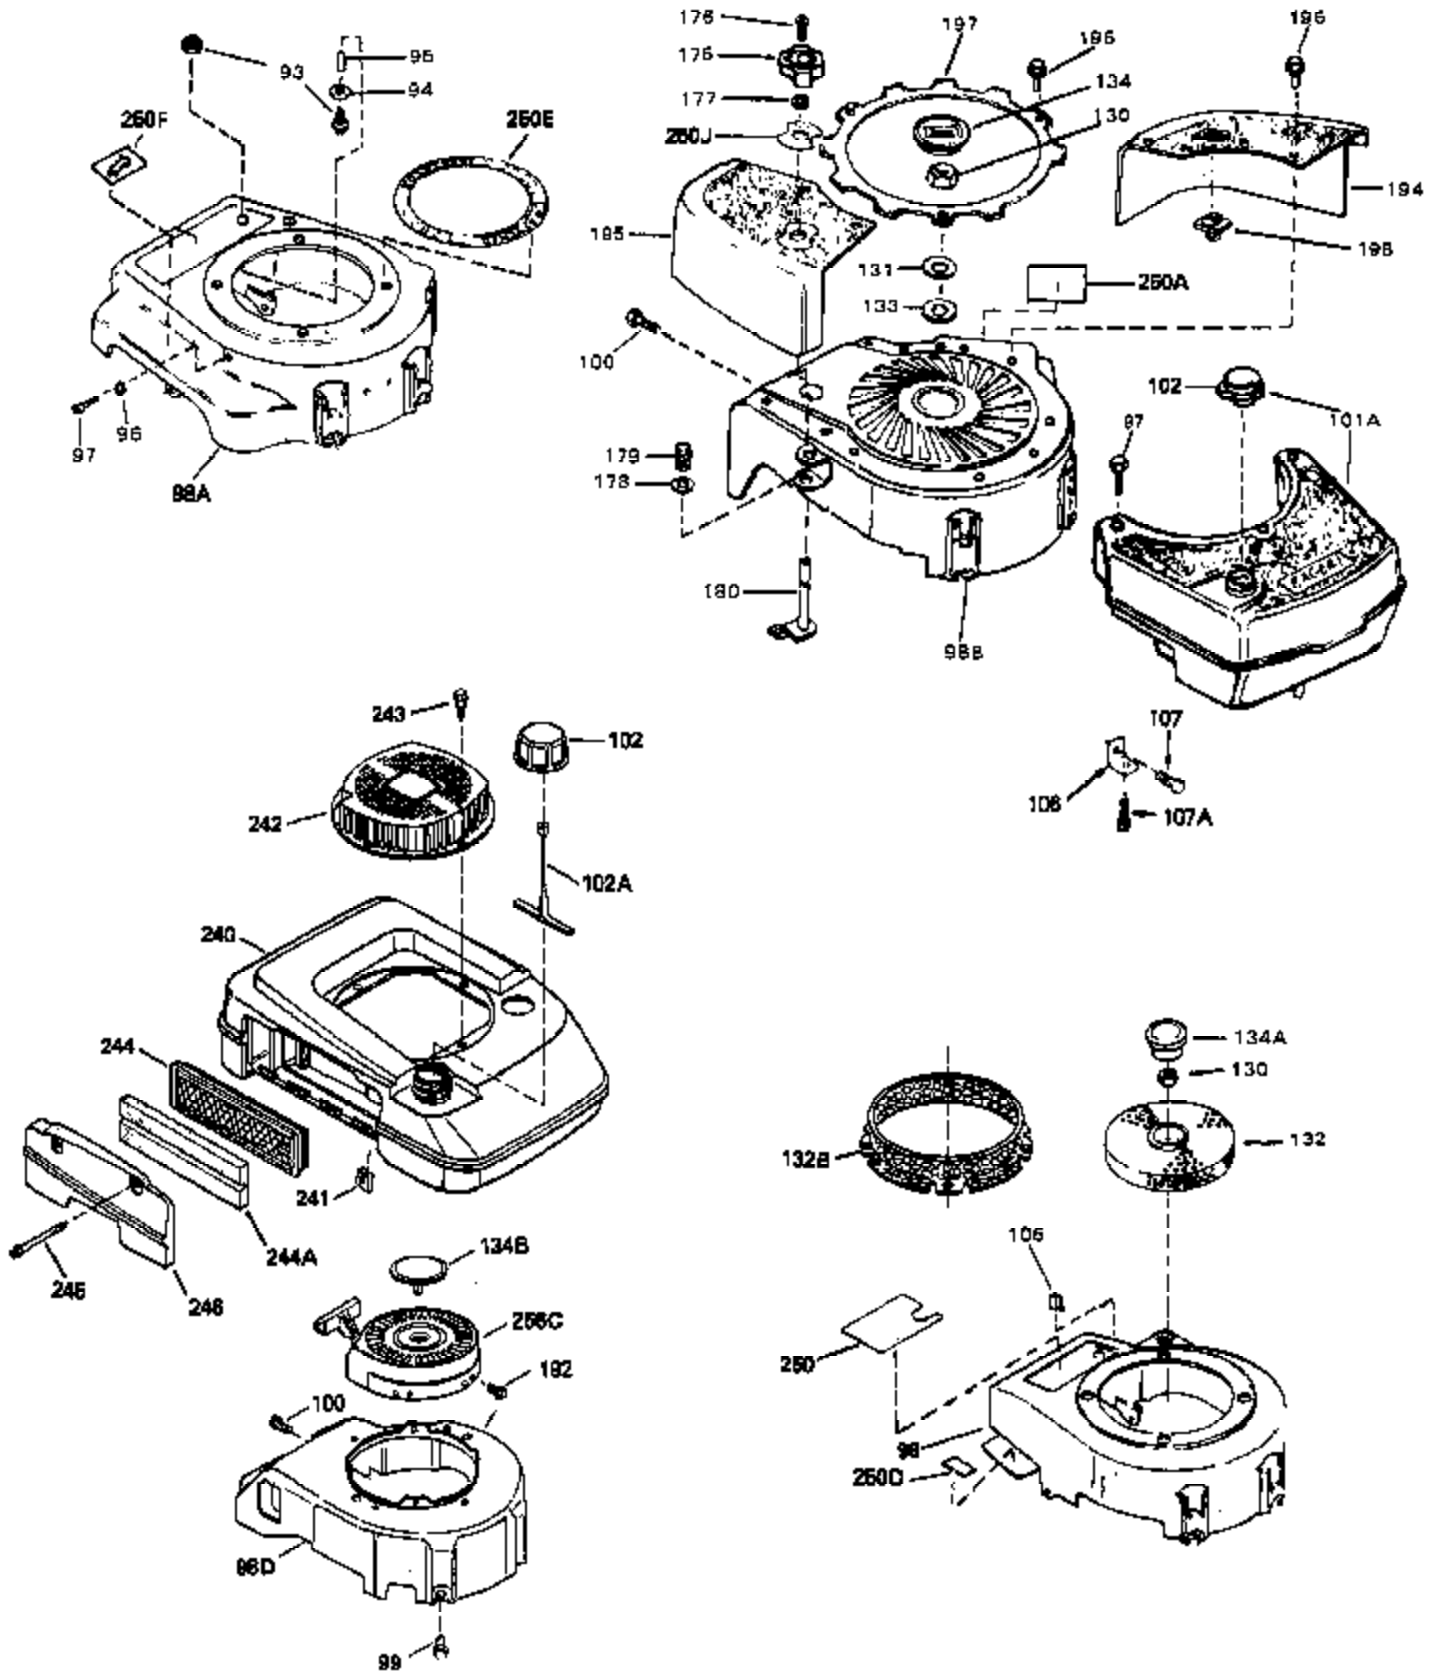

Ref #	Part Number	Qty	Description
	1 35007	0	Cylinder Assy. (2-13/16" Bore)
	2 26727	0	Pin, Dowel
	50 34215	0	Breather Assy.
	51 30200	0	Screw
	52 32760	0	Gasket, Breather
	63 650506	0	Screw
	64 631036	0	Shutter, Throttle
	65 631530	0	Shaft Assy., Throttle
	66 631066	0	Spring, Return
	92A 34961	0	Wire, Ground (One female & one male fitting)
	115 610973	0	Terminal Assy.
	116 27793	0	Clip, Conduit
	117 28942	0	Screw
	165 34080	0	Spacer, Flywheel key
	192A 0	0	Rivet, Pop (3/16" Dia.)
	198A 35168	0	Bracket Assy., Rope guide
	228 34985	0	Rope Stop & Staple Assy.