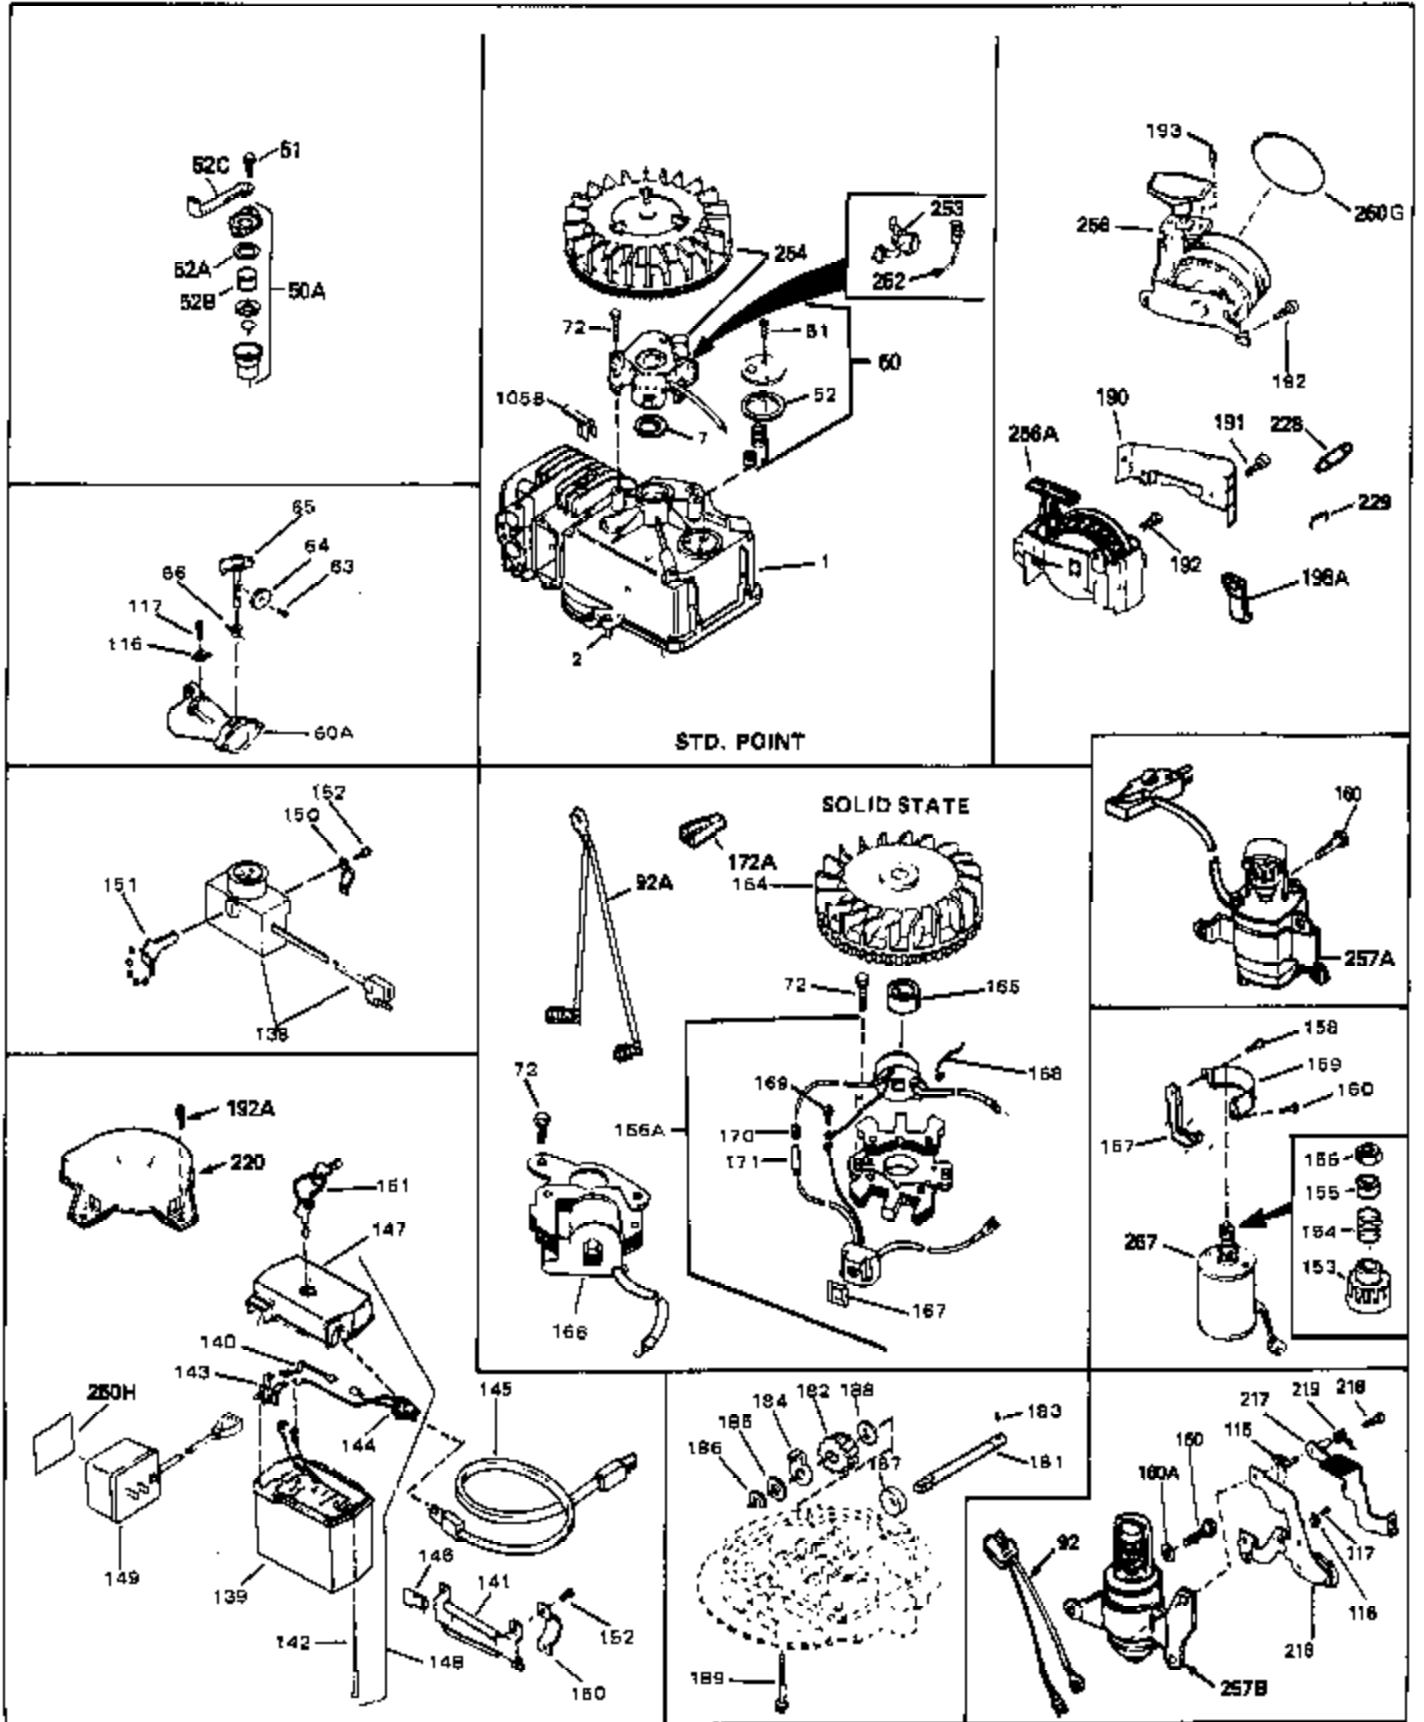

Ref #	Part Number	Qty	Description
54	34337	0	Link, Governor spring
55	32755	0	Cover, Valve spring box
56	27234	0	Gasket, Breather cover
57	650128	0	Screw
59	34690	0	Gasket, Intake
60	33004A	0	Pipe, Intake
61	6201	0	Screw
62	650451	0	Screw
67	26756	0	Gasket, Carburetor
71	29752	0	Nut
73	32971	0	Adapter, Air cleaner
74	650709	0	Screw
99	650831	0	Screw, Hex washer hd. Powerlok thread,
100	30200	0	Screw
102	34118	0	Cap, Fuel filler (Red Plastic) (Spurt
102	410144B	0	Cap, Fuel filler (White Plastic) (Std.)
103	29774	0	Line, Fuel (Braided 8.25")
103	30705	0	Line, Fuel (Braided 16")
103	34357	0	Line, Fuel (Epichlorohydrin 6-3/4")
104	26460	0	Clamp, Fuel line
115	610973	0	Terminal Assy.
121	650795	0	Screw, Hex hd. cap, Sems, 1/4-20 x 2-5/16
124	650562	0	Screw
125	34282	0	"O" Ring (.612 I.D. x .812 O.D. x .103
125	34265	0	Gasket, Oil fill tube
126	34264	0	Tube Assy., Oil fill (Plastic)
127	33590	0	"O" Ring
128	34267	0	Dipstick, Oil (Twist Lock)
129	610118	0	Cover, Spark plug
130	650816	0	Nut, Flywheel
131	650815	0	Washer, Belleville
132C	35000	0	Hub, Starter
134B	35392	0	Plug, Starter
165	34080	0	Spacer, Flywheel key
192A	0	0	Rivet, Pop (3/16" Dia.)
199	650814	0	Screw, Hex hd. Sems, 10-24 x 1
200	611109	0	Flywheel (w/counterbalance)
201	34443A	0	Solid State Assy.
201	730207	0	Magneto-to-Solid State Conversion Kit
221	35015A	0	Bracket Assy., S.E. Brake
223	34966	0	Link, Control
224	34965	0	Spring, Extension
225	34968	0	Lever, Brake
226	32309	0	Ring, Retainer
227	650839	0	Screw, Hex washer hd. Powerlok, 1/4-20 x 3/8
251	631021	0	Inlet Needle, Seat & Clip Assy.
255	632270	0	Carburetor
258	33576A	0	Gasket Set