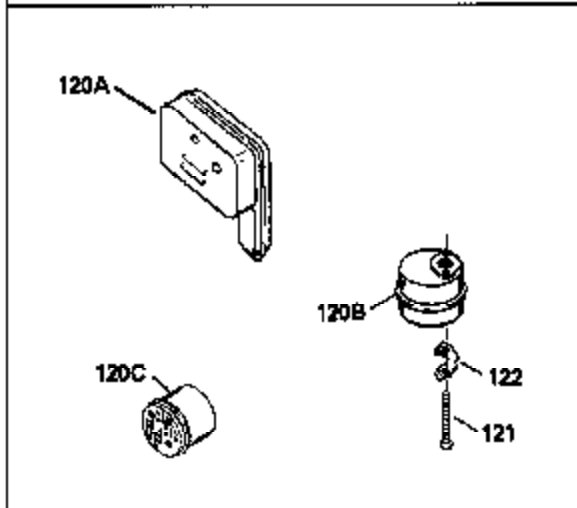

Ref #	Part Number	Qty	Description
17A	32875		Connecting Rod (Incl. 18A)
18A	32610A		Connecting Rod Bolt
51	30200		Screw, 10-24 x 9/16"
61A	650451		Screw, 1/4-20 x 1"
68	33150		Control Bracket
69	32924		Speed Adjusting Screw Spring
70	650688		Screw, 10-32 x 1"
73	32971		Air Cleaner Adapter
74	650709		Screw, 10-32 x 7/16"
77	27272		* Air Cleaner Gasket
92A	34961		Ground Wire
98D	35478		Blower Housing
100	30200		Screw, 10-24 x 9/16"
102	33032		Fuel Cap
106	35016		Fuel Tank Bracket
107A	650665		Screw, 1/4-15 x 7/8"
107	650735		Screw, 10-24 x 3/8"
109A	33155A		Speed Control Ass'y.
116	27793		Conduit Clip
117	28942		Screw, 10-32 x 3/8"
120C	34613		Muffler
121	650795		Screw, 1/4-20 x 2-1/4"
122	33753		Locking Plate
130	650816		Flywheel Nut
131	650815		Belleville Washer
132C	35000		Starter Cup
134B	35392		Starter Plug
192	650884		Screw, 8-32 x 1/2"
198A	35168		Rope Guide Bracket Ass'y.
228	34985		Rope Stop & Staple Ass'y.
256C	590621		Rewind Starter