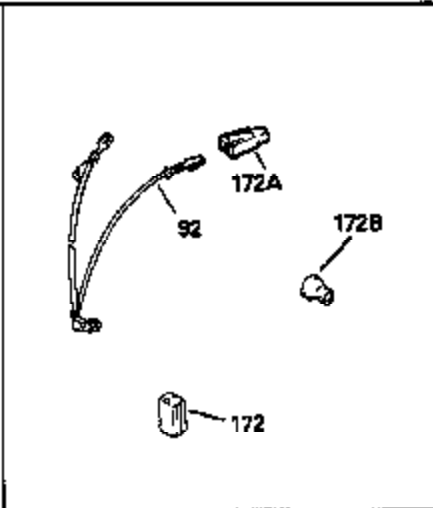

Ref #	Part Number	Qty	Description
17A	32875		Connecting Rod (Incl. 18A)
18A	32610A		Connecting Rod Bolt
51	30200		Screw, 10-24 x 9/16"
61A	650451		Screw, 1/4-20 x 1"
68	33150		Control Bracket
69	32924		Speed Adjusting Screw Spring
70	650688		Screw, 10-32 x 1"
73	32971		Air Cleaner Adapter
74	650709		Screw, 10-32 x 7/16"
77	27272		* Air Cleaner Gasket
92A	34961		Ground Wire
98D	35478		Blower Housing
100	30200		Screw, 10-24 x 9/16"
102	33032		Fuel Cap
106	35016		Fuel Tank Bracket
107A	650665		Screw, 1/4-15 x 7/8"
107	650735		Screw, 10-24 x 3/8"
109A	33155A		Speed Control Ass'y.
116	27793		Conduit Clip
117	28942		Screw, 10-32 x 3/8"
120C	34613		Muffler
121	650795		Screw, 1/4-20 x 2-1/4"
122	33753		Locking Plate
130	650816		Flywheel Nut
131	650815		Belleville Washer
132C	35000		Starter Cup
134B	35392		Starter Plug
192	650884		Screw, 8-32 x 1/2"
198A	35168		Rope Guide Bracket Ass'y.
228	34985		Rope Stop & Staple Ass'y.
256C	590621		Rewind Starter