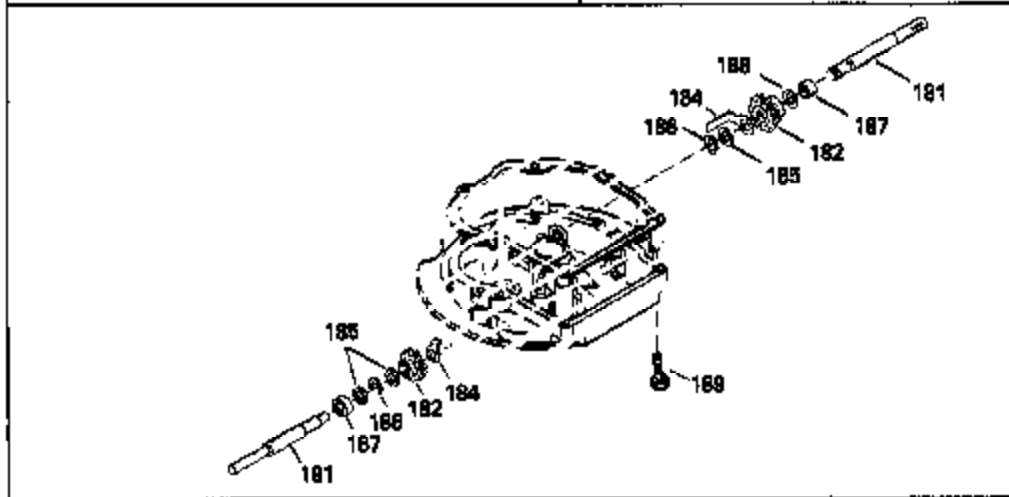

Ref #	Part Number	Qty	Description
17A	32875		Connecting Rod (Incl. 18A)
18A	32610A		Connecting Rod Bolt
51	30200		Screw, 10-24 x 9/16"
61A	650451		Screw, 1/4-20 x 1"
68	33150		Control Bracket
69	32924		Speed Adjusting Screw Spring
70	650688		Screw, 10-32 x 1"
73	32971		Air Cleaner Adapter
74	650709		Screw, 10-32 x 7/16"
77	27272		* Air Cleaner Gasket
92A	34961		Ground Wire
98D	35478		Blower Housing
100	30200		Screw, 10-24 x 9/16"
102	33032		Fuel Cap
106	35016		Fuel Tank Bracket
107A	650665		Screw, 1/4-15 x 7/8"
107	650735		Screw, 10-24 x 3/8"
109A	33155A		Speed Control Ass'y.
116	27793		Conduit Clip
117	28942		Screw, 10-32 x 3/8"
120C	34613		Muffler
121	650795		Screw, 1/4-20 x 2-1/4"
122	33753		Locking Plate
130	650816		Flywheel Nut
131	650815		Belleville Washer
132C	35000		Starter Cup
134B	35392		Starter Plug
192	650884		Screw, 8-32 x 1/2"
198A	35168		Rope Guide Bracket Ass'y.
228	34985		Rope Stop & Staple Ass'y.
256C	590621		Rewind Starter