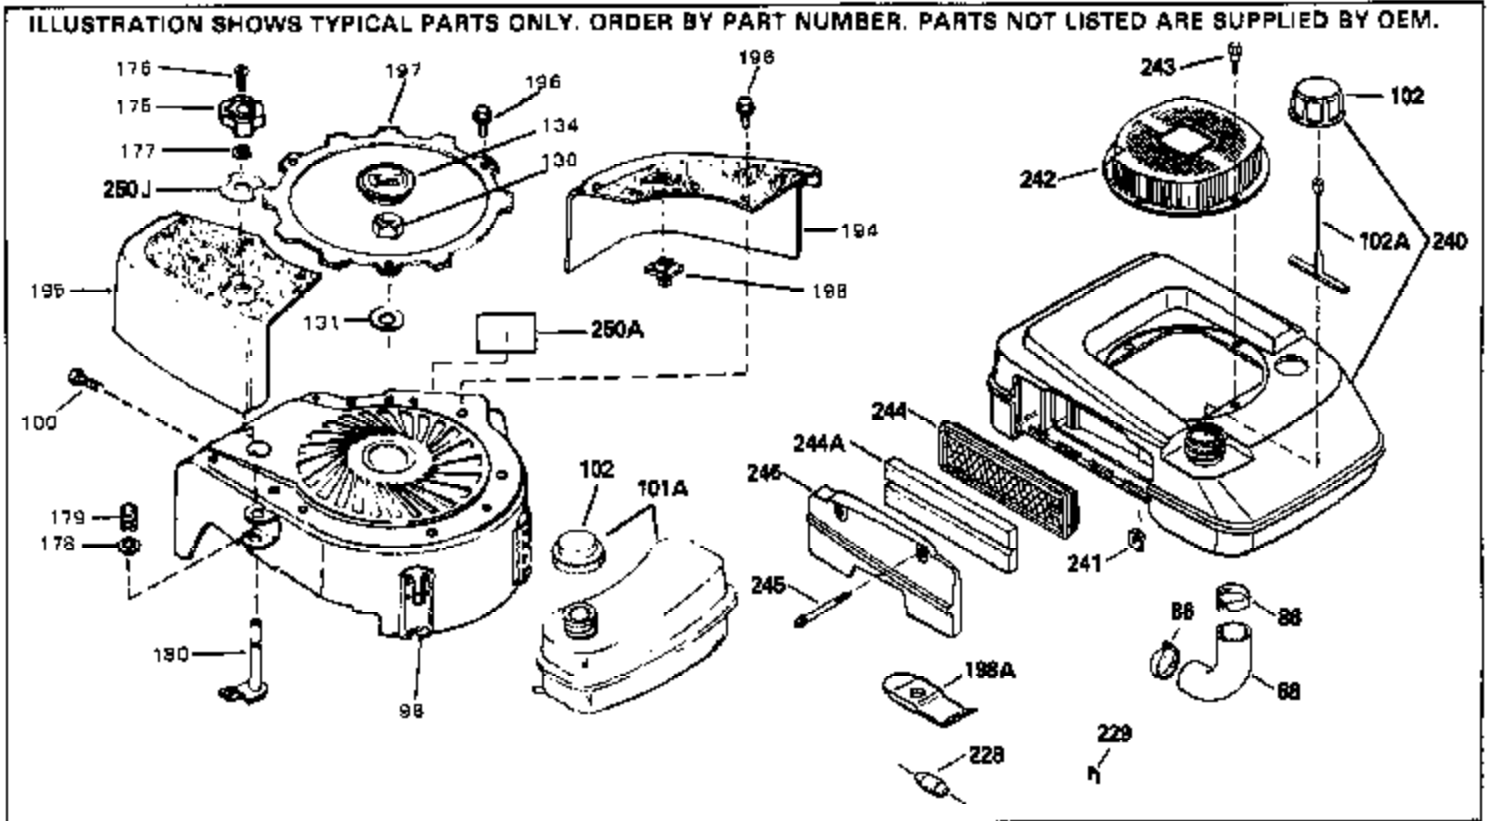

Ref #	Part Number	Qty	Description
17A	32875		Connecting Rod (Incl. 18A)
18A	32610A		Connecting Rod Bolt
51	30200		Screw, 10-24 x 9/16"
61A	650451		Screw, 1/4-20 x 1"
68	33150		Control Bracket
69	32924		Speed Adjusting Screw Spring
70	650688		Screw, 10-32 x 1"
73	32971		Air Cleaner Adapter
74	650709		Screw, 10-32 x 7/16"
77	27272		* Air Cleaner Gasket
92A	34961		Ground Wire
98D	35478		Blower Housing
100	30200		Screw, 10-24 x 9/16"
102	33032		Fuel Cap
106	35016		Fuel Tank Bracket
107A	650665		Screw, 1/4-15 x 7/8"
107	650735		Screw, 10-24 x 3/8"
109A	33155A		Speed Control Ass'y.
116	27793		Conduit Clip
117	28942		Screw, 10-32 x 3/8"
120C	34613		Muffler
121	650795		Screw, 1/4-20 x 2-1/4"
122	33753		Locking Plate
130	650816		Flywheel Nut
131	650815		Belleville Washer
132C	35000		Starter Cup
134B	35392		Starter Plug
192	650884		Screw, 8-32 x 1/2"
198A	35168		Rope Guide Bracket Ass'y.
228	34985		Rope Stop & Staple Ass'y.
256C	590621		Rewind Starter