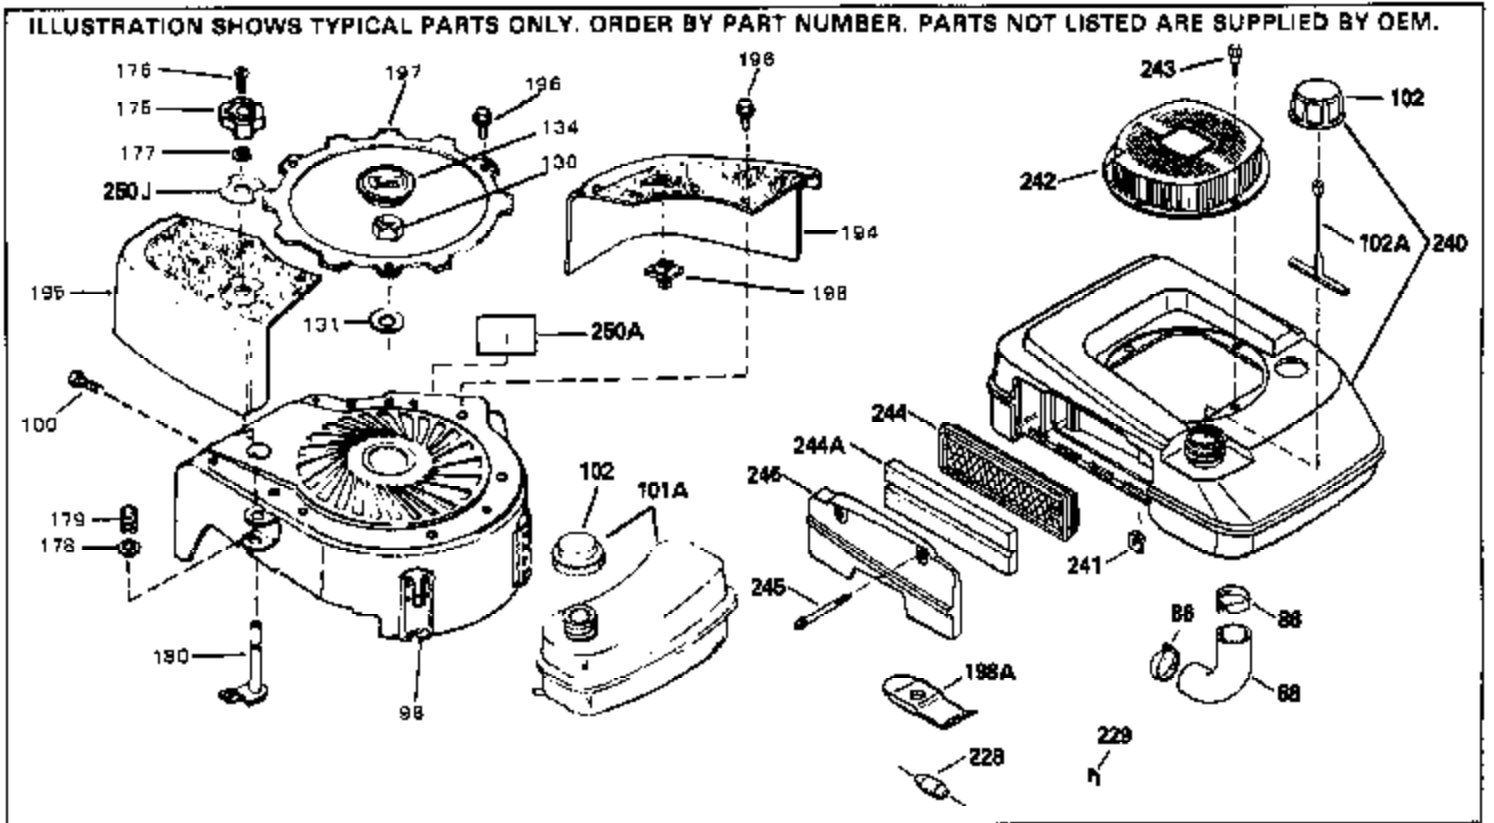

Ref #	Part Number	Qty	Description
17A	32875		Connecting Rod (Incl. 18A)
18A	32610A		Connecting Rod Bolt
51	30200		Screw, 10-24 x 9/16"
61A	650451		Screw, 1/4-20 x 1"
68	33150		Control Bracket
69	32924		Speed Adjusting Screw Spring
70	650688		Screw, 10-32 x 1"
73	32971		Air Cleaner Adapter
74	650709		Screw, 10-32 x 7/16"
77	27272A		* Air Cleaner Gasket
92A	34961		Ground Wire
98D	35492		Blower Housing
100	30200		Screw, 10-24 x 9/16"
102	33032		Fuel Cap
109A	33155A		Speed Control Ass'y.
116	27793		Conduit Clip
117	28942		Screw, 10-32 x 3/8"
120C	34613		Muffler (Incl. 121)
121	650795		Screw, 1/4-20 x 2-1/4"
122	33753		Locking Plate
130	650816		Flywheel Nut
131	650815		Belleville Washer
132C	35000		Starter Cup
134B	35392		Starter Plug
192	650884		Screw, 8-32 x 1/2"
198A	35168		Rope Guide Bracket Ass'y.
228	34985		Starter Rope Retainer
256C	590621		Rewind Starter