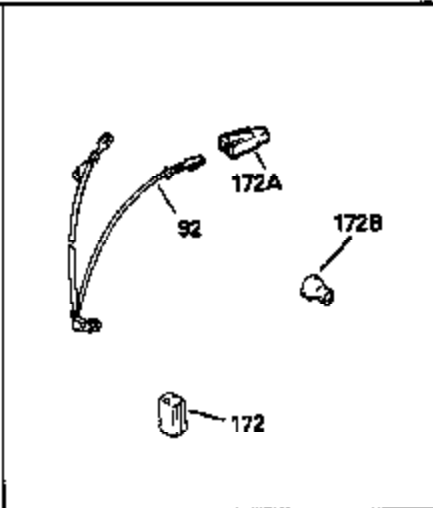

Ref #	Part Number	Qty	Description
17A	32875		Connecting Rod (Incl. 18A)
18A	32610A		Connecting Rod Bolt
51	30200		Screw, 10-24 x 9/16"
61A	650451		Screw, 1/4-20 x 1"
68	33150		Control Bracket
69	32924		Speed Adjusting Screw Spring
70	650688		Screw, 10-32 x 1"
73	32971		Air Cleaner Adapter
74	650709		Screw, 10-32 x 7/16"
77	27272A		* Air Cleaner Gasket
92A	34961		Ground Wire
98D	35492		Blower Housing
100	30200		Screw, 10-24 x 9/16"
102	33032		Fuel Cap
109A	33155A		Speed Control Ass'y.
116	27793		Conduit Clip
117	28942		Screw, 10-32 x 3/8"
120C	34613		Muffler (Incl. 121)
121	650795		Screw, 1/4-20 x 2-1/4"
122	33753		Locking Plate
130	650816		Flywheel Nut
131	650815		Belleville Washer
132C	35000		Starter Cup
134B	35392		Starter Plug
192	650884		Screw, 8-32 x 1/2"
198A	35168		Rope Guide Bracket Ass'y.
228	34985		Starter Rope Retainer
256C	590621		Rewind Starter