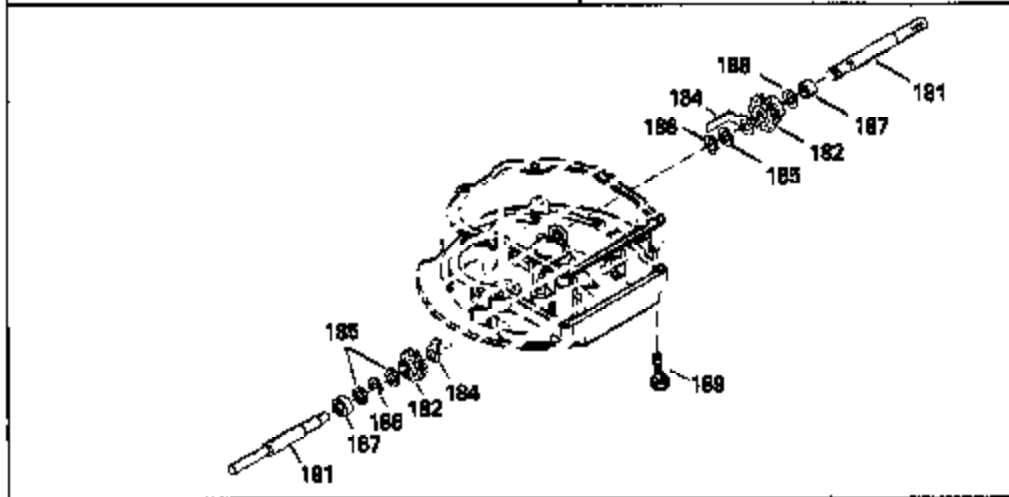

Ref #	Part Number	Qty	Description
17A	32875		Connecting Rod (Incl. 18A)
18A	32610A		Connecting Rod Bolt
51	30200		Screw, 10-24 x 9/16"
61A	650451		Screw, 1/4-20 x 1"
68	33150		Control Bracket
69	32924		Speed Adjusting Screw Spring
70	650688		Screw, 10-32 x 1"
73	32971		Air Cleaner Adapter
74	650709		Screw, 10-32 x 7/16"
77	27272A		* Air Cleaner Gasket
92A	34961		Ground Wire
98D	35492		Blower Housing
100	30200		Screw, 10-24 x 9/16"
102	33032		Fuel Cap
109A	33155A		Speed Control Ass'y.
116	27793		Conduit Clip
117	28942		Screw, 10-32 x 3/8"
120C	34613		Muffler (Incl. 121)
121	650795		Screw, 1/4-20 x 2-1/4"
122	33753		Locking Plate
130	650816		Flywheel Nut
131	650815		Belleville Washer
132C	35000		Starter Cup
134B	35392		Starter Plug
192	650884		Screw, 8-32 x 1/2"
198A	35168		Rope Guide Bracket Ass'y.
228	34985		Starter Rope Retainer
256C	590621		Rewind Starter