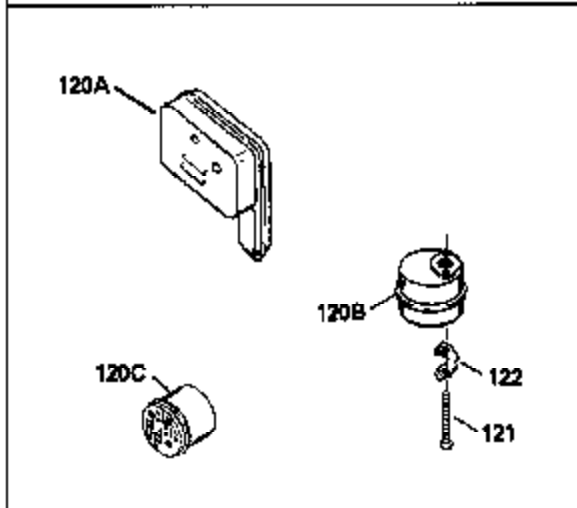

Ref #	Part Number	Qty	Description
17A	32875		Connecting Rod (Incl. 18A)
18A	32610A		Connecting Rod Bolt
51	30200		Screw, 10-24 x 9/16"
61A	650451		Screw, 1/4-20 x 1"
68	33150		Control Bracket
69	32924		Speed Adjusting Screw Spring
70	650688		Screw, 10-32 x 1"
73	32971		Air Cleaner Adapter
74	650709		Screw, 10-32 x 7/16"
77	27272A		* Air Cleaner Gasket
92A	34961		Ground Wire
98D	35492		Blower Housing
100	30200		Screw, 10-24 x 9/16"
102	33032		Fuel Cap
109A	33155A		Speed Control Ass'y.
116	27793		Conduit Clip
117	28942		Screw, 10-32 x 3/8"
120C	34613		Muffler (Incl. 121)
121	650795		Screw, 1/4-20 x 2-1/4"
122	33753		Locking Plate
130	650816		Flywheel Nut
131	650815		Belleville Washer
132C	35000		Starter Cup
134B	35392		Starter Plug
192	650884		Screw, 8-32 x 1/2"
198A	35168		Rope Guide Bracket Ass'y.
228	34985		Starter Rope Retainer
256C	590621		Rewind Starter