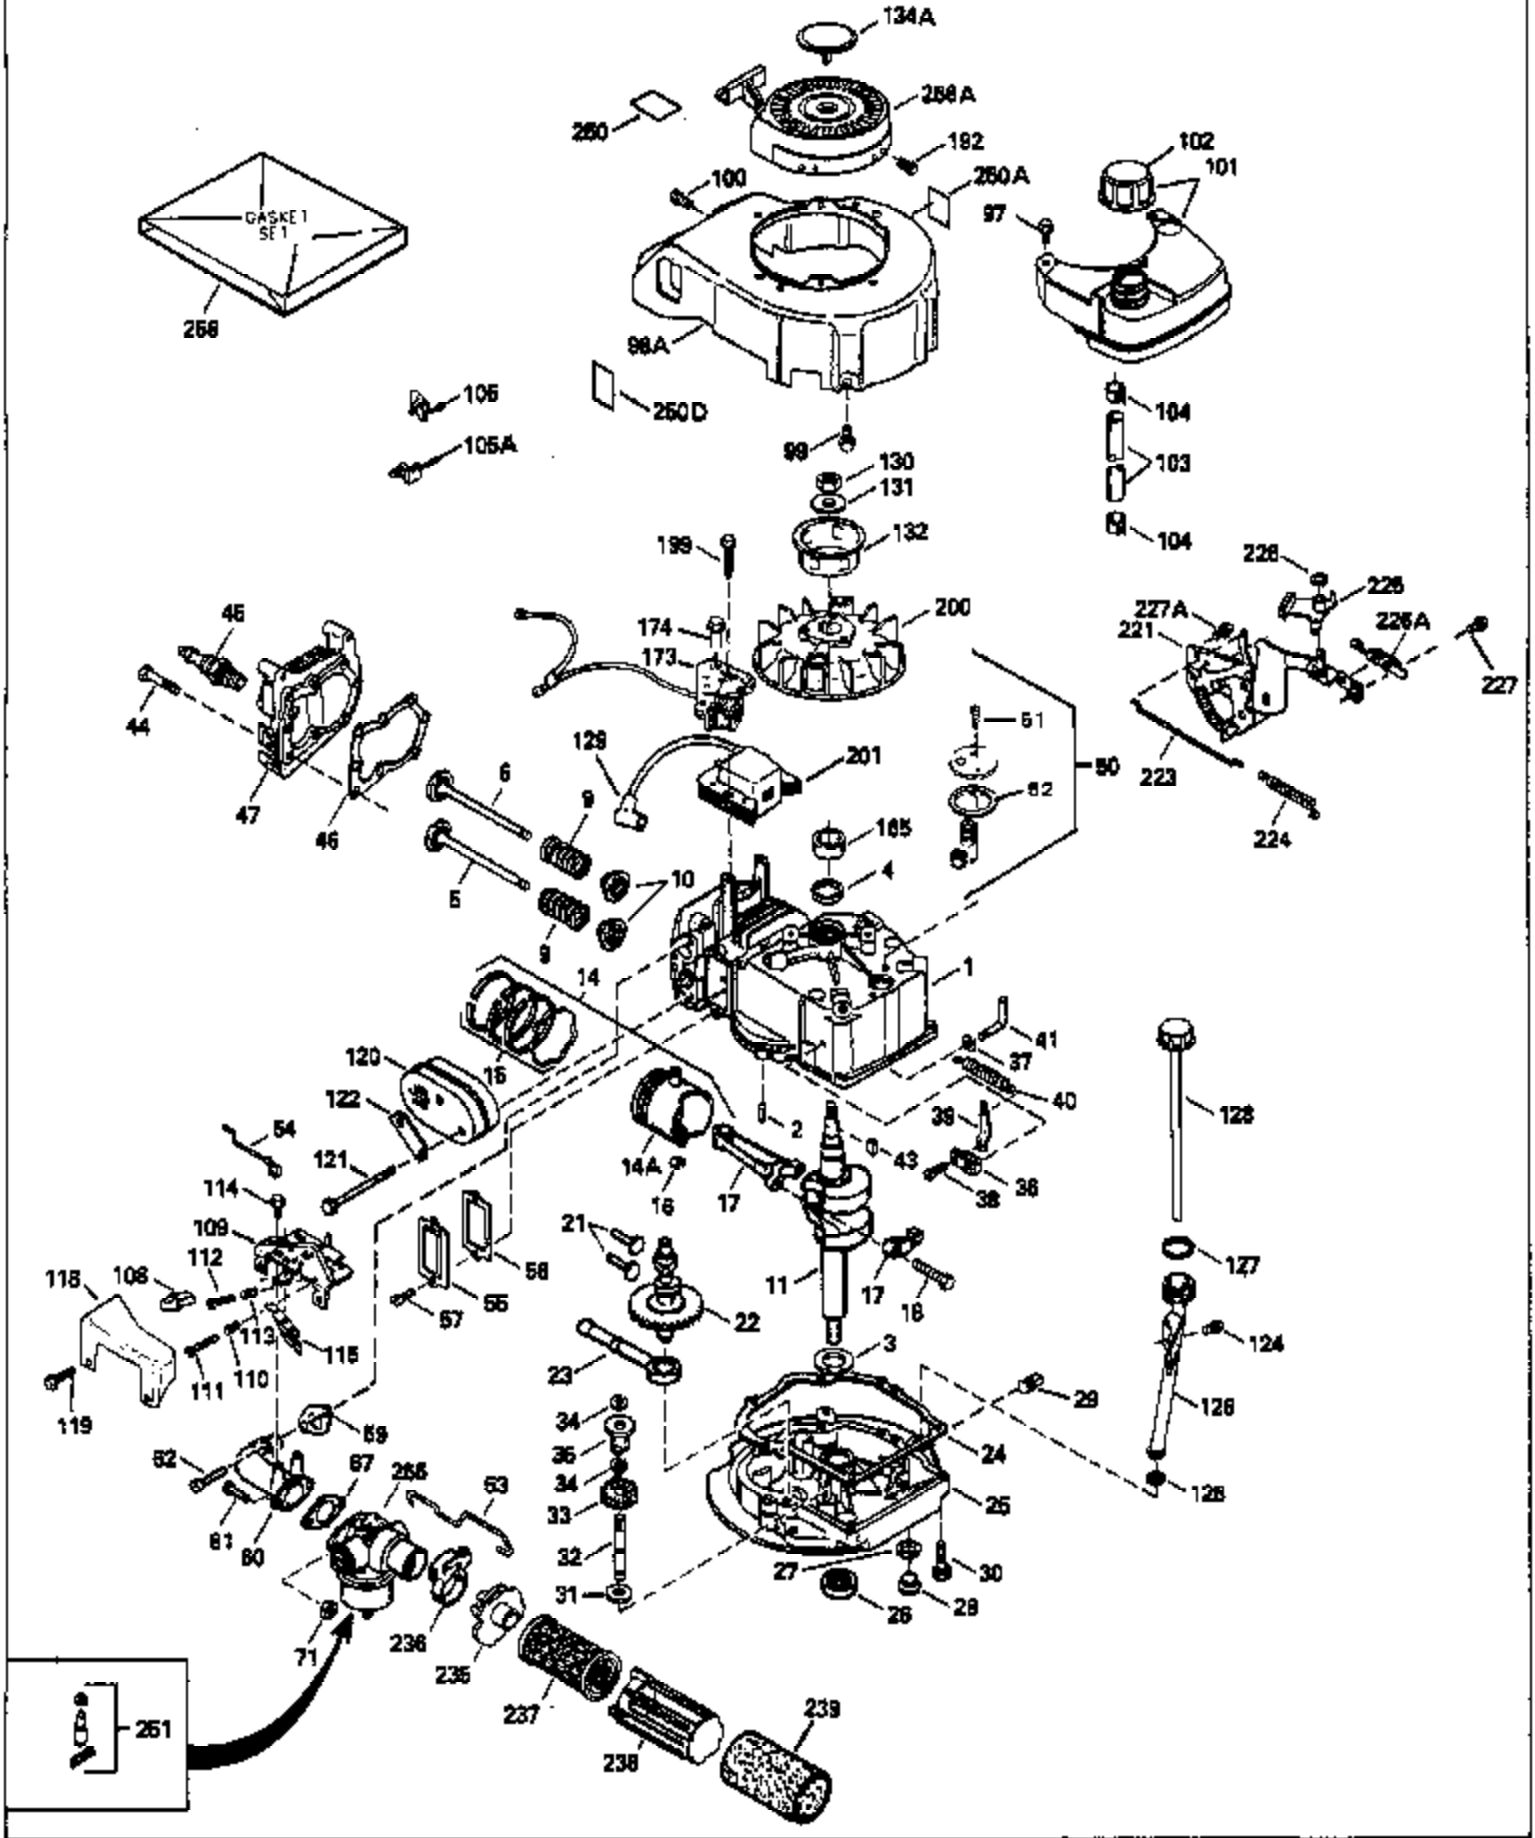

ILLUSTRATION SHOWS TYPICAL PARTS ONLY. ORDER BY PART NUMBER. PARTS NOT LISTED ARE SUPPLIED BY OEM.

Ref #	Part Number	Qty	Description
1	35007		Cylinder Ass'y. (Incl. 2, 4, 50, 51 & 52)
2	26727		Dowel Pin
3	32323		Washer
4	32600		Oil Seal
5	29314B		Intake Valve (Std.) (Incl. 10)
5	29315C		Intake Valve (1/32" OS) (Incl. 10)
6	29313C		Exhaust Valve (Std.) (Incl. 10)
6	29315C		Exhaust Valve (1/32" OS) (Incl. 10)
9	31672		Valve Spring
10	31673		Lower Valve Spring Cap
11	34577		Crankshaft
14	34535		Piston, Pin & Ring Set (Std.)
14	34536		Piston, Pin & Ring Set (.010 OS)
14	34537		Piston, Pin & Ring Set (.020 OS)
14A	33562B		Piston & Pin Ass'y. (Std.) (Incl. 16)
14A	33563B		Piston & Pin Ass'y. (.010 OS) (Incl. 16)
14A	33564B		Piston & Pin Ass'y. (.020 OS) (Incl. 16)
15	33567		Ring Set (Std.)
15	33568		Ring Set (.010 OS)
15	35569		Ring Set (.020 OS)
16	20381		Piston Pin Retaining Ring
17A	32875		Connecting Rod (Incl. 18A)
18A	32610A		Connecting Rod Bolt
21	27241		Valve Lifter
22	33553		Camshaft (Mech. Compression Release)
23	29914		Oil Pump Ass'y.
24	35261		* Mounting Flange Gasket
25	34311B		Mounting Flange (Incl. 26, 28 & 32)
26	27897		Oil Seal
27	28833		Drain Plug Gasket
28	30572		Oil Drain Plug
30	650488		Screw, 1/4-20 x 1-1/4"
31	35479		Washer
32	30574		Governor Shaft
33	30591		Governor Gear Ass'y. (Incl. 31)
34	29193		Retaining Ring
35	30588A		Governor Spool
36	31335		Governor Lever Clamp
37	28277		Washer
38	650548		Screw, 8-32 x 5/16"
39	32651		Governor Lever
40	31361		Governor Spring
41	30589		Governor Rod (Incl. 37)
43	611004		Flywheel Key
44	6021A		Screw, 5/16-18 x 1-1/2"
45	35395		Resistor Spark Plug (RJ19LM)
46	33554A		* Cylinder Head Gasket
47	34342		Cylinder Head
50	34215		Breather Ass'y. (Incl. 51 & 52)
51	30200		Screw, 10-24 x 9/16"
52	32760A		* Breather Gasket
53	34336		Throttle Link
54	34337		Governor Link
55	32755		Valve Spring Box Cover
56	27234A		* Valve Spring Cover Gasket
57	650128		Screw, 10-24 x 1/2"
59	34690A		* Intake Pipe Gasket
60	33004A		Intake Pipe (Incl. 59)