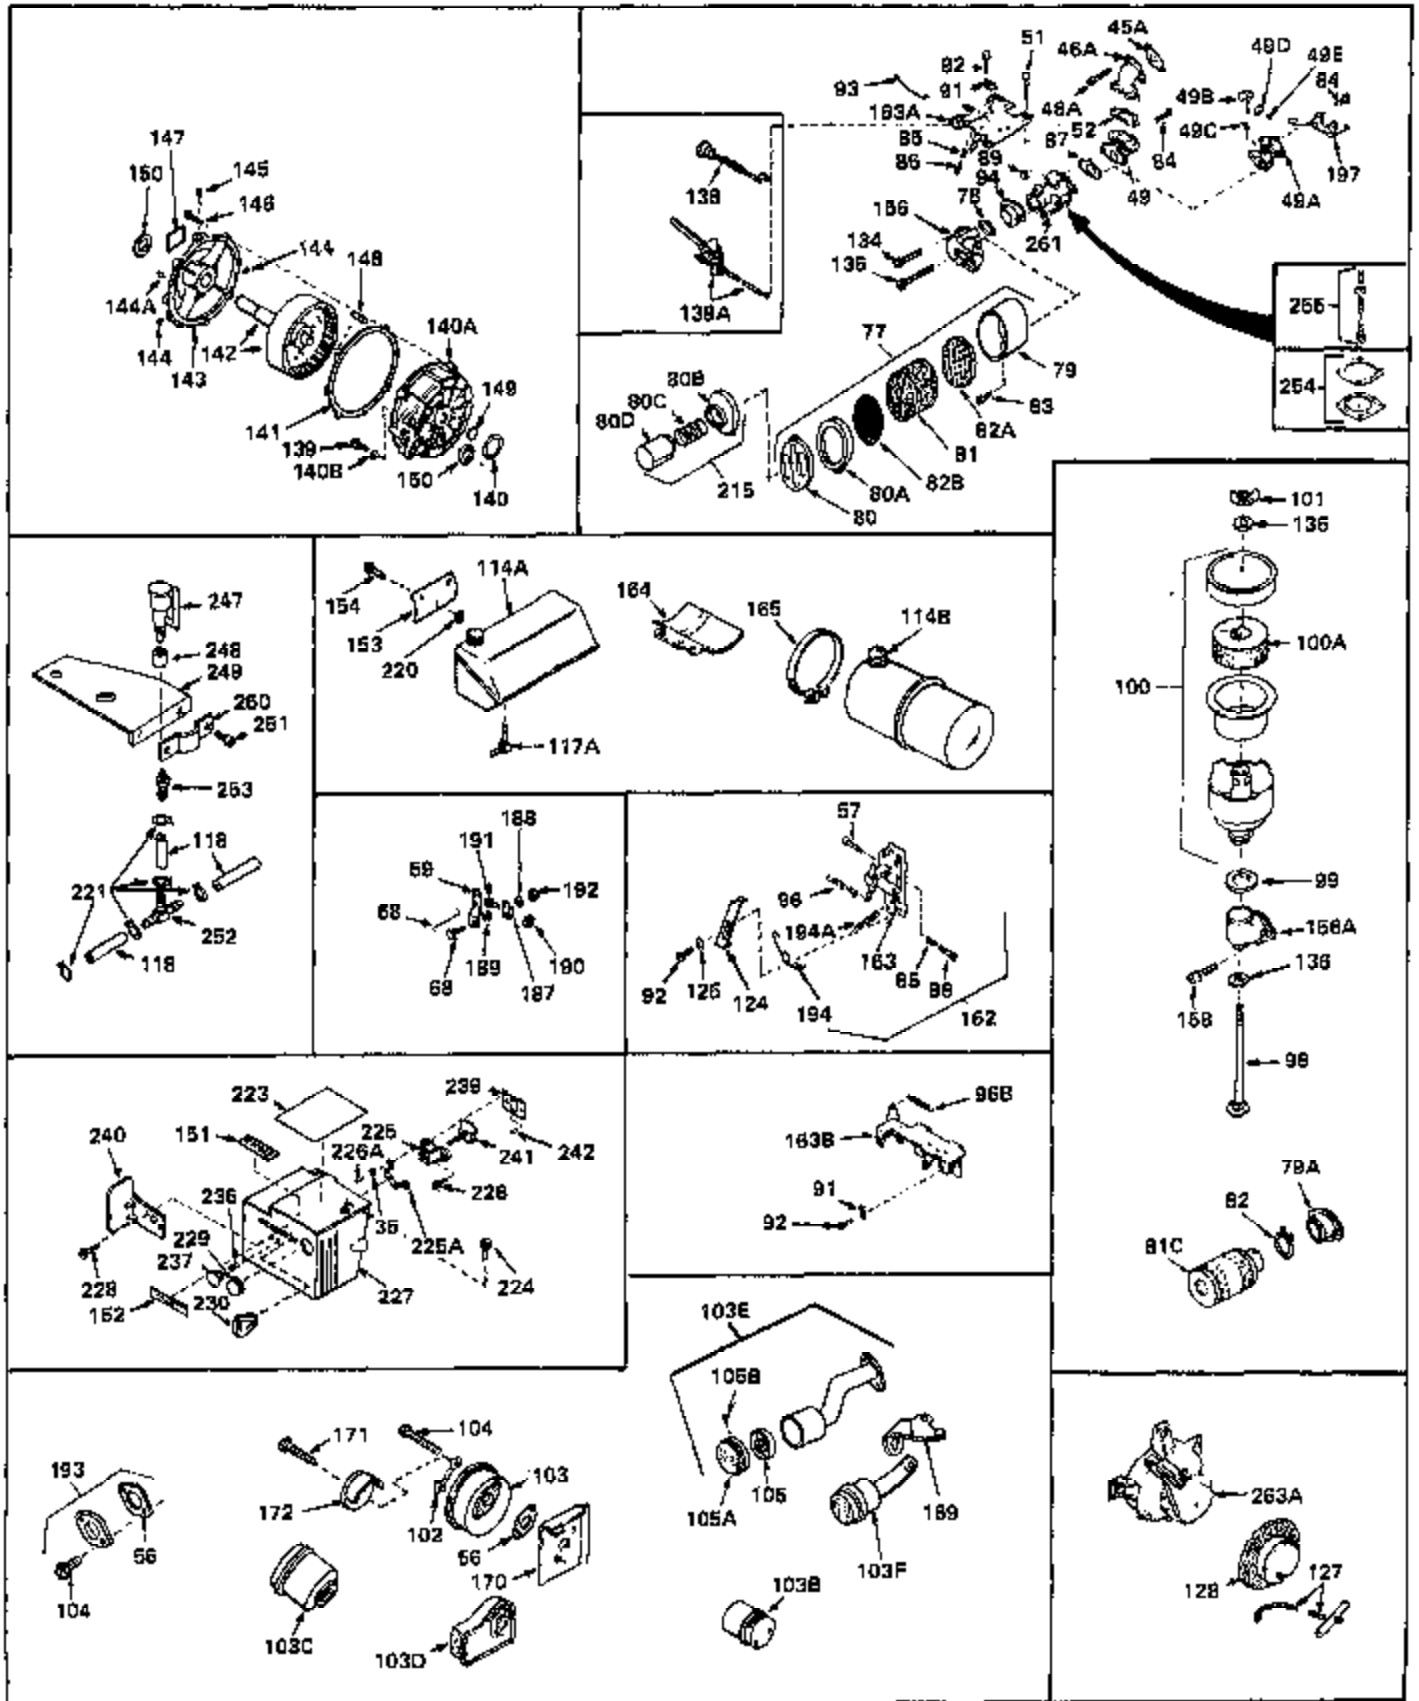

Ref #	Part Number	Qty	Description
232	30969	0	Cap, Oil drain
233	28250	0	Decal, H.P. (3 H.P.)
233	30077	0	Decal, H.P. (3-1/2 H.P.)
233	31427	0	Decal, H.P. (2-1/2 H.P.)
234	590417	0	Screen, Starter cup
234A	590416	0	Cup, Starter
235	28942	0	Screw
235	30200	0	Screw
238	28545	0	Grommet, Plastic
243	30879	0	Bracket, Toggle switch
244	610164	0	Switch, Toggle
257	631021	0	Inlet Needle, Seat & Clip Assy.
259	30547A	0	Contact Assy., Breaker
260	30548A	0	Condenser
261A	631134	0	Carburetor
262	610690A	0	Magneto, Tecumseh
263	590420	0	Starter, Rewind
264	33233	0	Gasket Set