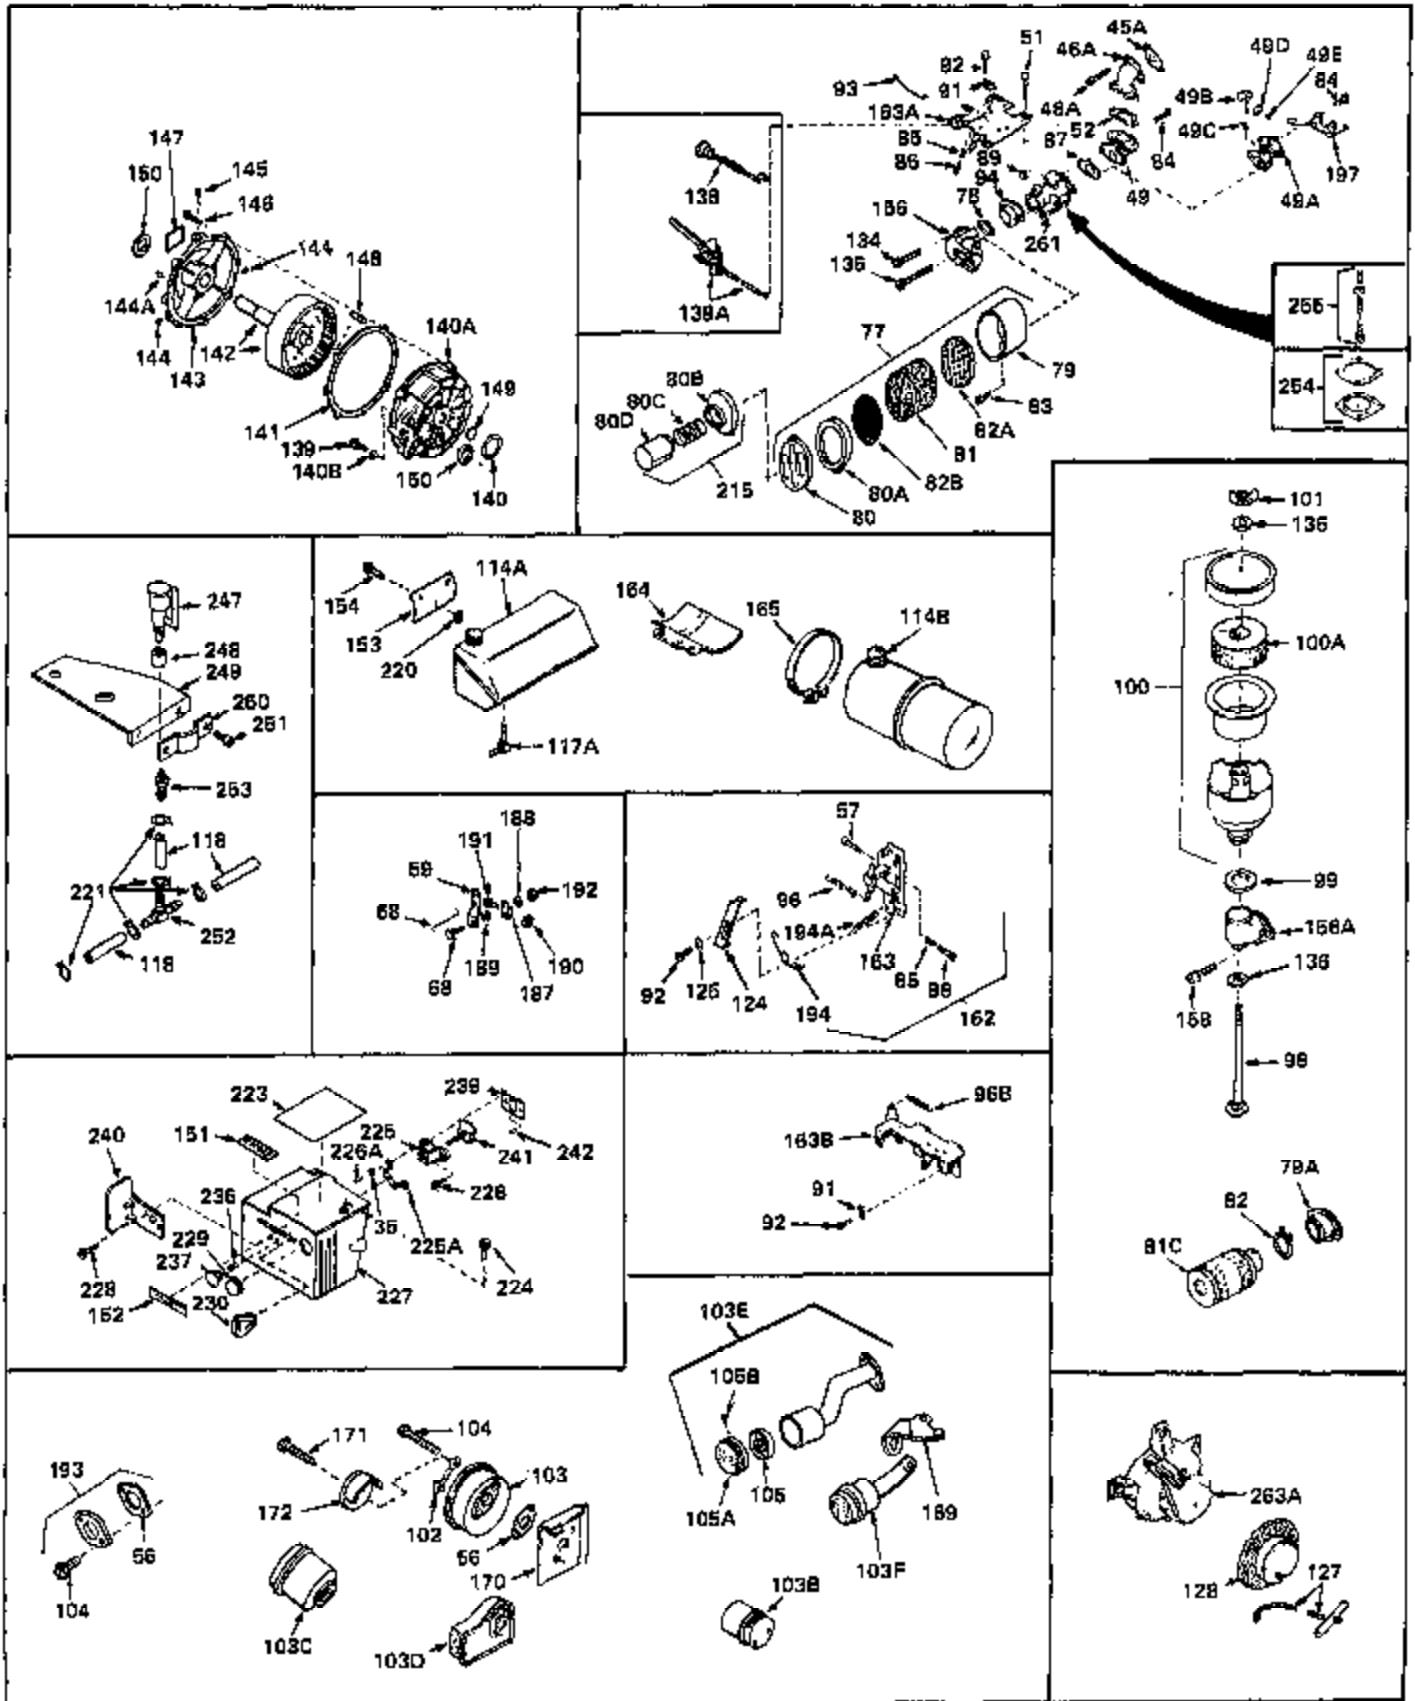

Ref #	Part Number	Qty	Description
233	30077	0	Decal, H.P. (3-1/2 H.P.)
233	31427	0	Decal, H.P. (2-1/2 H.P.)
234	590417	0	Screen, Starter cup
234A	590416	0	Cup, Starter
235	28942	0	Screw
235	30200	0	Screw
238	28545	0	Grommet, Plastic
243	30879	0	Bracket, Toggle switch
244	610164	0	Switch, Toggle
259	30547A	0	Contact Assy., Breaker
260	30548A	0	Condenser
262	610690A	0	Magneto, Tecumseh
263	590420	0	Starter, Rewind
264	33233	0	Gasket Set