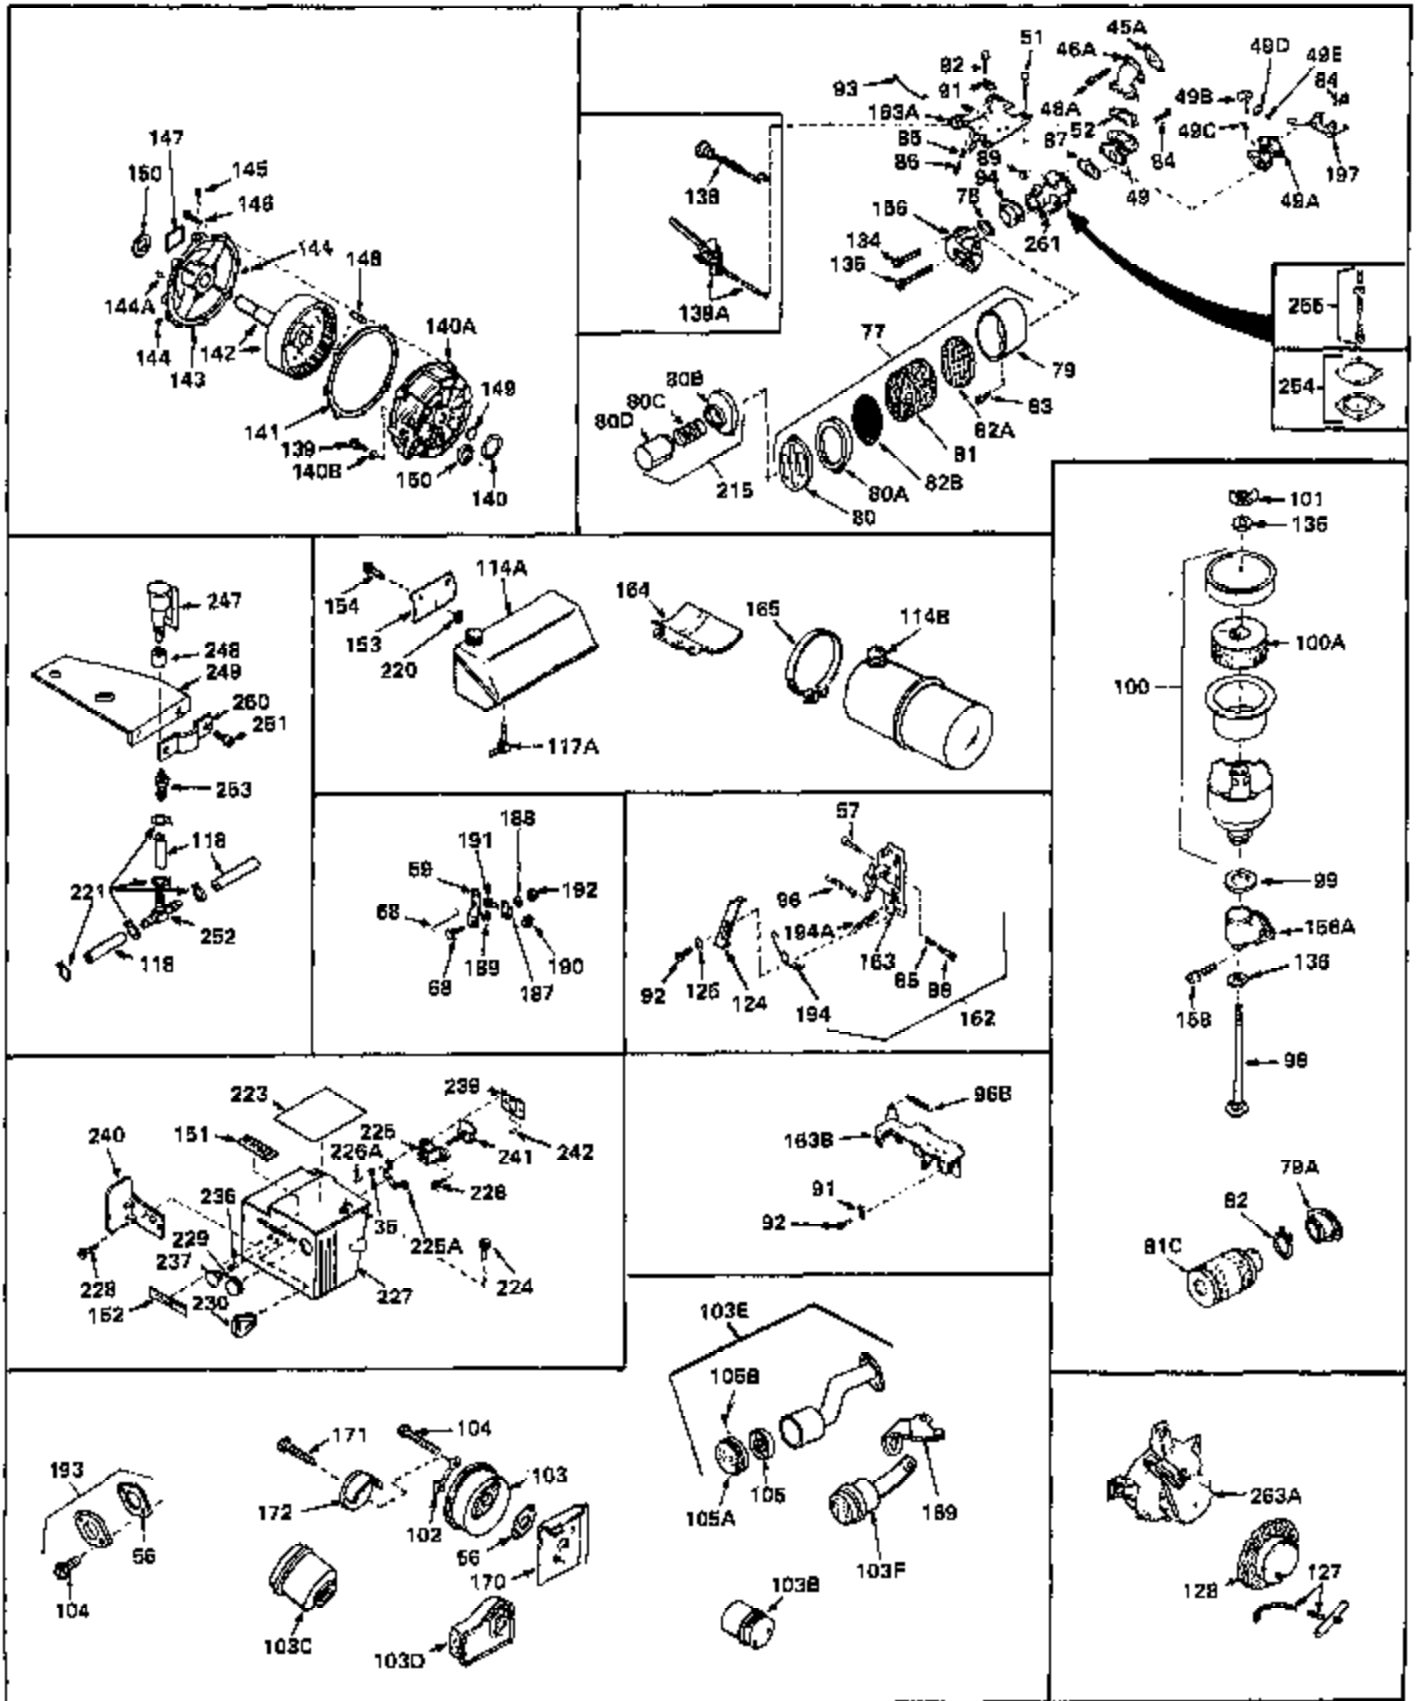

Ref #	Part Number	Qty	Description
233	30077	0	Decal, H.P. (3-1/2 H.P.)
233	31427	0	Decal, H.P. (2-1/2 H.P.)
234	590417	0	Screen, Starter cup
234A	590416	0	Cup, Starter
235	28942	0	Screw
235	30200	0	Screw
238	28545	0	Grommet, Plastic
243	30879	0	Bracket, Toggle switch
244	610164	0	Switch, Toggle
257	631021	0	Inlet Needle, Seat & Clip Assy.
259	30547A	0	Contact Assy., Breaker
260	30548A	0	Condenser
261A	631070A	0	Carburetor
262	610690A	0	Magneto, Tecumseh
263	590420	0	Starter, Rewind
264	33233	0	Gasket Set