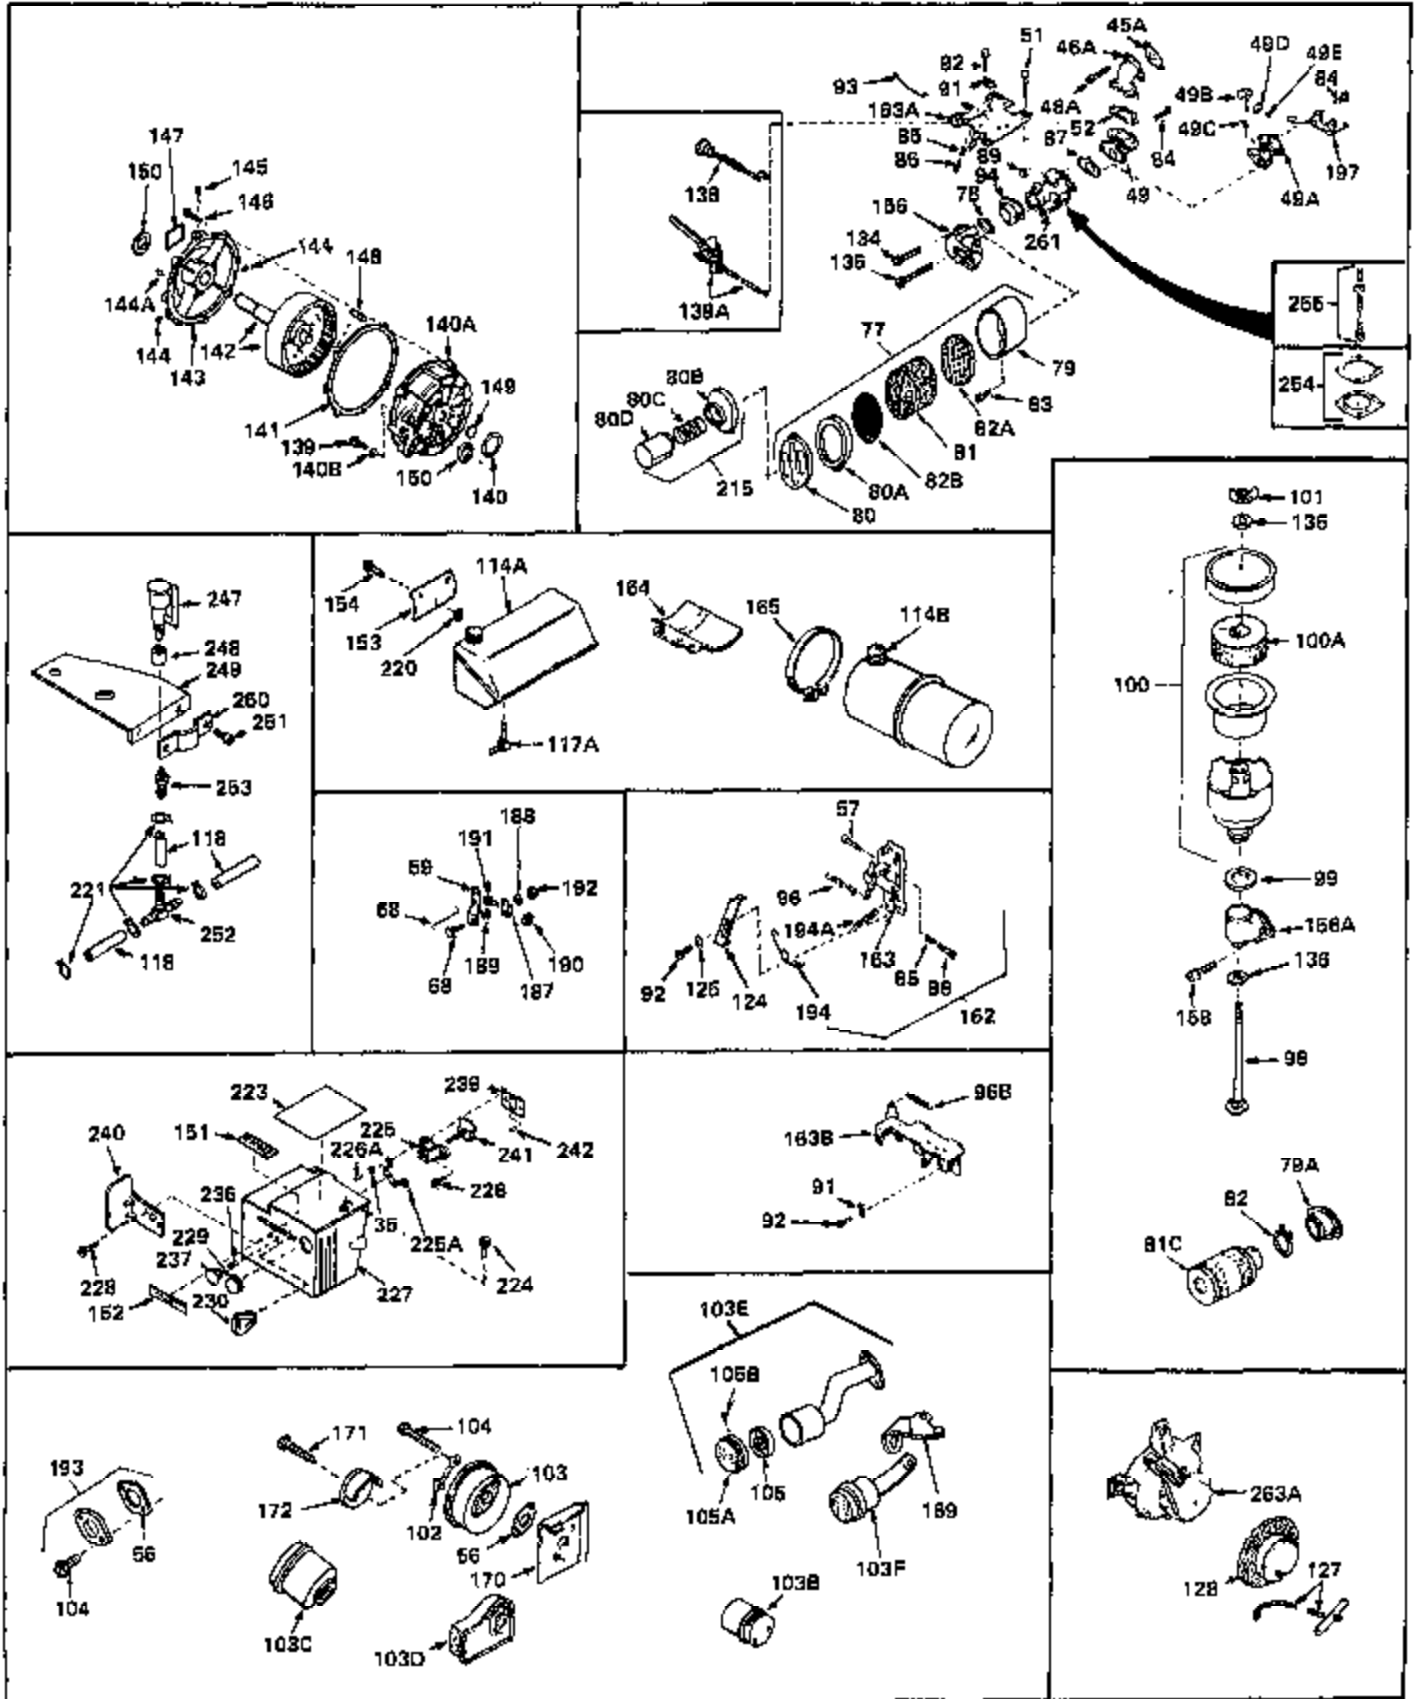

Ref #	Part Number	Qty	Description
36	8269	0	Washer
45A	30188	0	Gasket, Intake pipe
46A	31429	0	Pipe, Upper intake
48A	650451	0	Screw
49	31430	0	Pipe, Lower intake
51	650454	0	Screw, Fil. flex hd. 1/4-20 x 3/4
52	31340	0	Gasket, Intake pipe
56	30081	0	Gasket, Exhaust
57	28942	0	Screw
57	30091	0	Screw, Hex slotted washer hd., 8-32 x 1/2
57	30200	0	Screw
59	31336	0	Lever, Governor
68	650548	0	Screw, Hex washer hd., 8-32 x 5/16
77	31545	0	Cleaner Assy., Air
78	27272	0	Gasket, Air cleaner
79	450208	0	Body, Air cleaner
80	32302	0	Cover, Air cleaner
80C	450150	0	Spring, Pre-cleaner
80D	450124	0	Bag, Pre-cleaner
81	29961	0	Element, Air cleaner
82A	29962	0	Screen, Air cleaner
83	28820	0	Screw
83	650163	0	Screw, Fil. hd. Sems, 10-32 x 7/8
83	650399	0	Screw, Phil. fil. hd. Sems, 10-32 x 5/8
83	650709	0	Screw
84	30564	0	Screw
84	6201	0	Screw
84	6202	0	Screw
84	650551	0	Screw, Hex hd. cap, 1/4-28 x 1-1/4
85	28564	0	Spring, Compression
85	31342	0	Spring, Compression
85	32924	0	Spring, Compression
86	29500	0	Screw, Fil. hd. mach., Sems, 8-32 x 3/4
86	650549	0	Screw
86	650688	0	Screw, Hex hd., 10-32 x 1-5/16" (Drilled
87	31688	0	Gasket, Carburetor (1/8 thick)
89	29752	0	Nut
91	27793	0	Clip, Conduit
92	28942	0	Screw
96	31349	0	Spring, Extension
101	9577	0	Nut, Wing, 10-24
102	30083	0	Plate, Locking
103F	33288	0	Muffler
103	30996	0	Muffler
104	27182	0	Screw, Hex hd. cap, 1/4-20 x 3-3/8
104	650253	0	Screw, Hex hd. cap, 1/4-20 x 2-1/4
104	650327	0	Screw, Fil slotted hd. Sems, 114-20 x 2-1/2
104	650493	0	Screw, Hex hd. Sems, 1/4-20 x 1-3/4
104	650561	0	Screw
104	650599	0	Screw, Hex hd. cap, Sems, 1/4-20 x 1-1/2
104	650795	0	Screw, Hex hd. cap, Sems, 1/4-20 x 2-5/16
105	33171	0	Screen, Muffler
105A	33172	0	Cover, Muffler
105B	650578	0	Screw
117A	28584	0	Strainer & Elbow
118	29774	0	Line, Fuel (Braided 8.25")
118	30705	0	Line, Fuel (Braided 16")
118	30962	0	Line, Fuel (Braided 32")