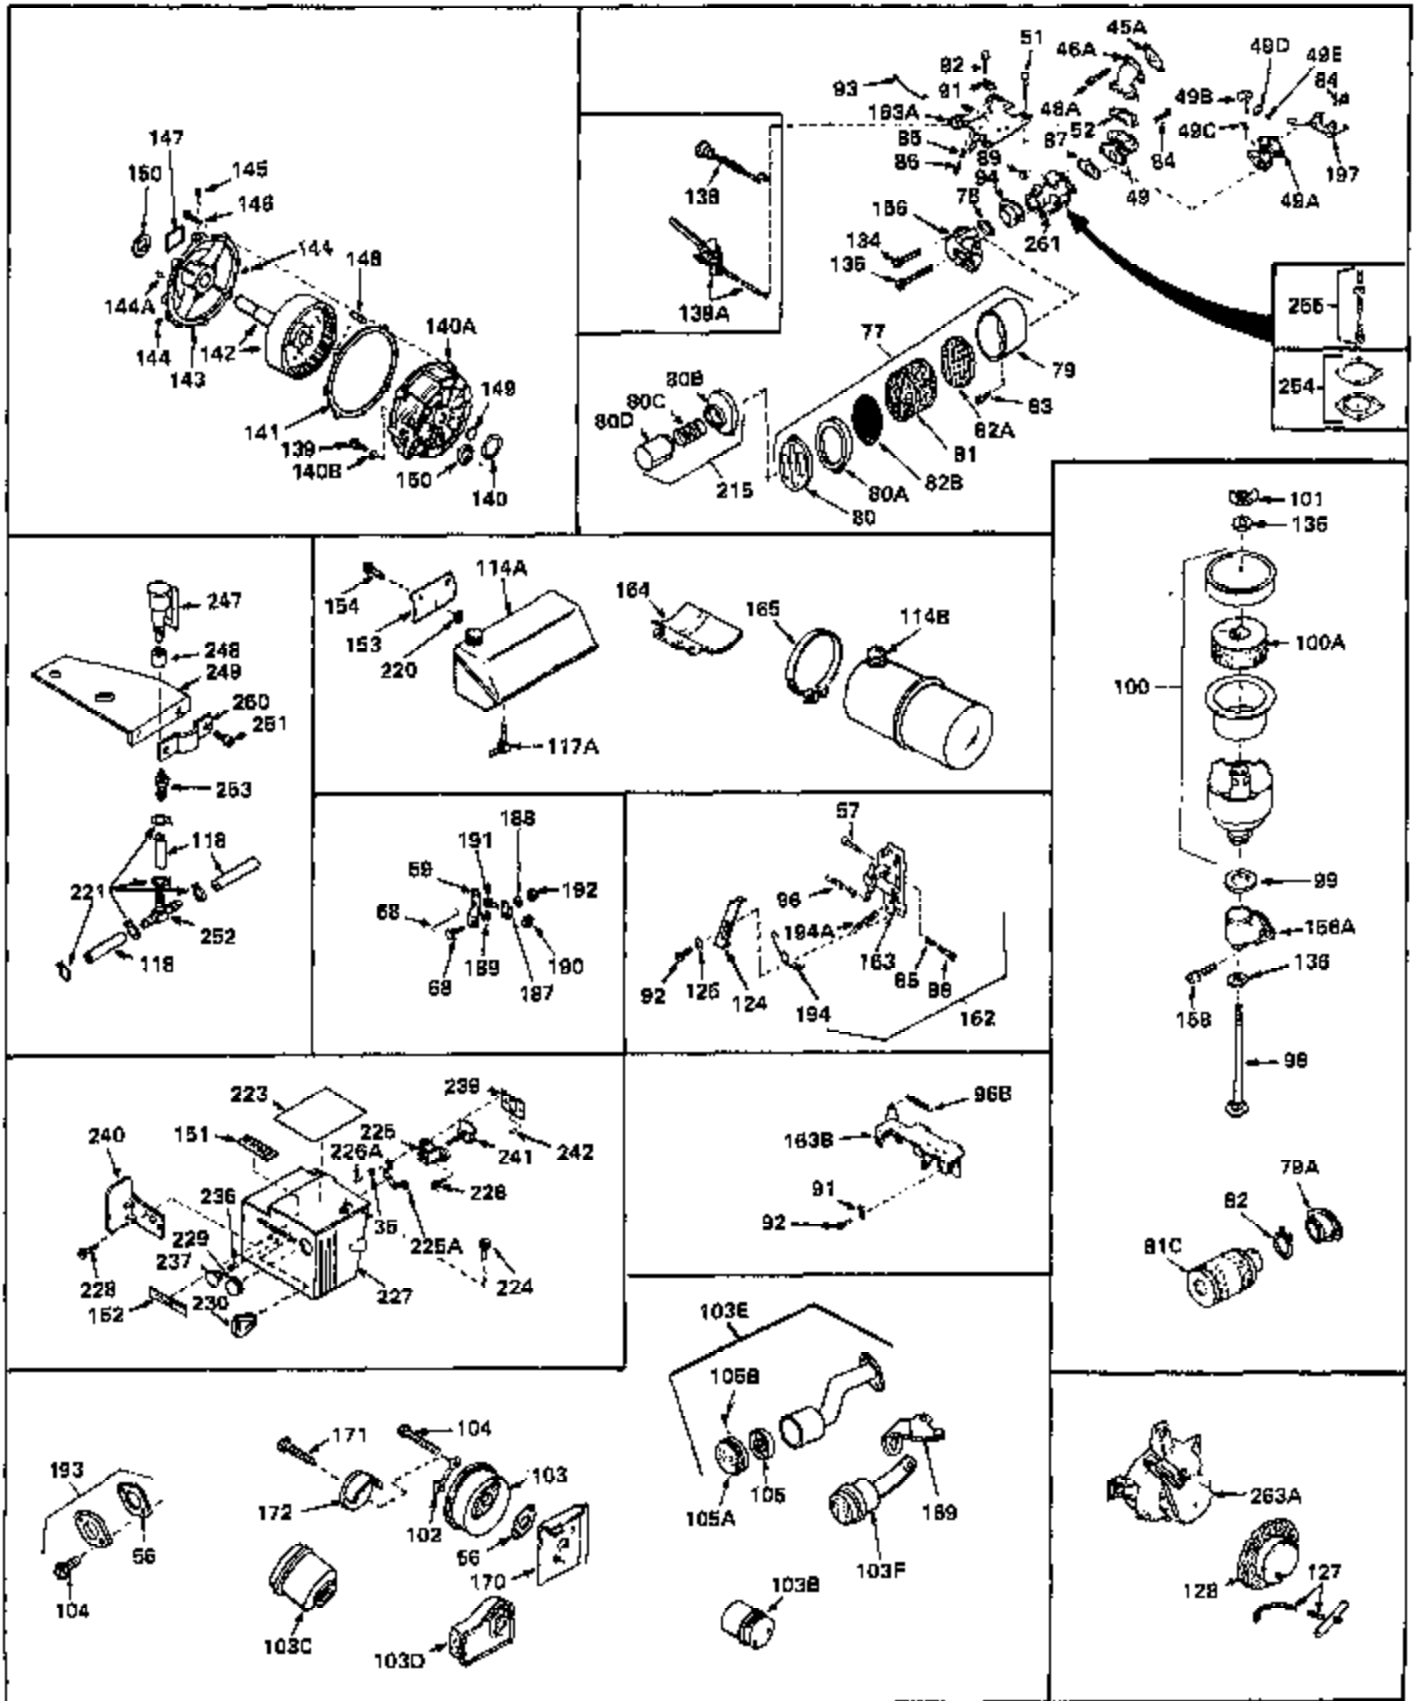

Ref #	Part Number	Qty	Description
36	8269	0	Washer
45A	30188	0	Gasket, Intake pipe
48A	650451	0	Screw
51	650454	0	Screw, Fil. flex hd. 1/4-20 x 3/4
57	28942	0	Screw
57	30091	0	Screw, Hex slotted washer hd., 8-32 x 1/2
57	30200	0	Screw
59	31510	0	Lever, Governor
68	650548	0	Screw, Hex washer hd., 8-32 x 5/16
77	31545	0	Cleaner Assy., Air
78	27272	0	Gasket, Air cleaner
80D	450124	0	Bag, Pre-cleaner
80C	450150	0	Spring, Pre-cleaner
82A	29962	0	Screen, Air cleaner
83	650163	0	Screw, Fil. hd. Sems, 10-32 x 7/8
83	650399	0	Screw, Phil. fil. hd. Sems, 10-32 x 5/8
83	650709	0	Screw
83	28820	0	Screw
84	30564	0	Screw
84	6201	0	Screw
84	6202	0	Screw
84	650551	0	Screw, Hex hd. cap, 1/4-28 x 1-1/4
85	28564	0	Spring, Compression
85	31342	0	Spring, Compression
85	32924	0	Spring, Compression
86	29500	0	Screw, Fil. hd. mach., Sems, 8-32 x 3/4
86	650549	0	Screw
86	650688	0	Screw, Hex hd., 10-32 x 1-5/16" (Drilled
87	26756	0	Gasket, Carburetor
89	29752	0	Nut
91	27793	0	Clip, Conduit
92	28942	0	Screw
96B	31426	0	Spring, Extension
101	9577	0	Nut, Wing, 10-24
102	30083	0	Plate, Locking
103F	33288	0	Muffler
104	27182	0	Screw, Hex hd. cap, 1/4-20 x 3-3/8
104	650253	0	Screw, Hex hd. cap, 1/4-20 x 2-1/4
104	650327	0	Screw, Fil slotted hd. Sems, 114-20 x 2-1/2
104	650493	0	Screw, Hex hd. Sems, 1/4-20 x 1-3/4
104	650561	0	Screw
104	650599	0	Screw, Hex hd. cap, Sems, 1/4-20 x 1-1/2
104	650795	0	Screw, Hex hd. cap, Sems, 1/4-20 x 2-5/16
105	33171	0	Screen, Muffler
105B	650578	0	Screw
105A	33172	0	Cover, Muffler
117A	28584	0	Strainer & Elbow
118	29774	0	Line, Fuel (Braided 8.25")
118	30705	0	Line, Fuel (Braided 16")
118	30962	0	Line, Fuel (Braided 32")
134	650163	0	Screw, Fil. hd. Sems, 10-32 x 7/8
135	650520	0	Screw
135	650544	0	Screw, Pan flex hd., 10-24 x 7/8
136	27183	0	Washer, Fiber
136	31905	0	Washer, Paper
138A	24522	0	Control, Throttle
138	30985	0	Control, Throttle
139	28454	0	Screw