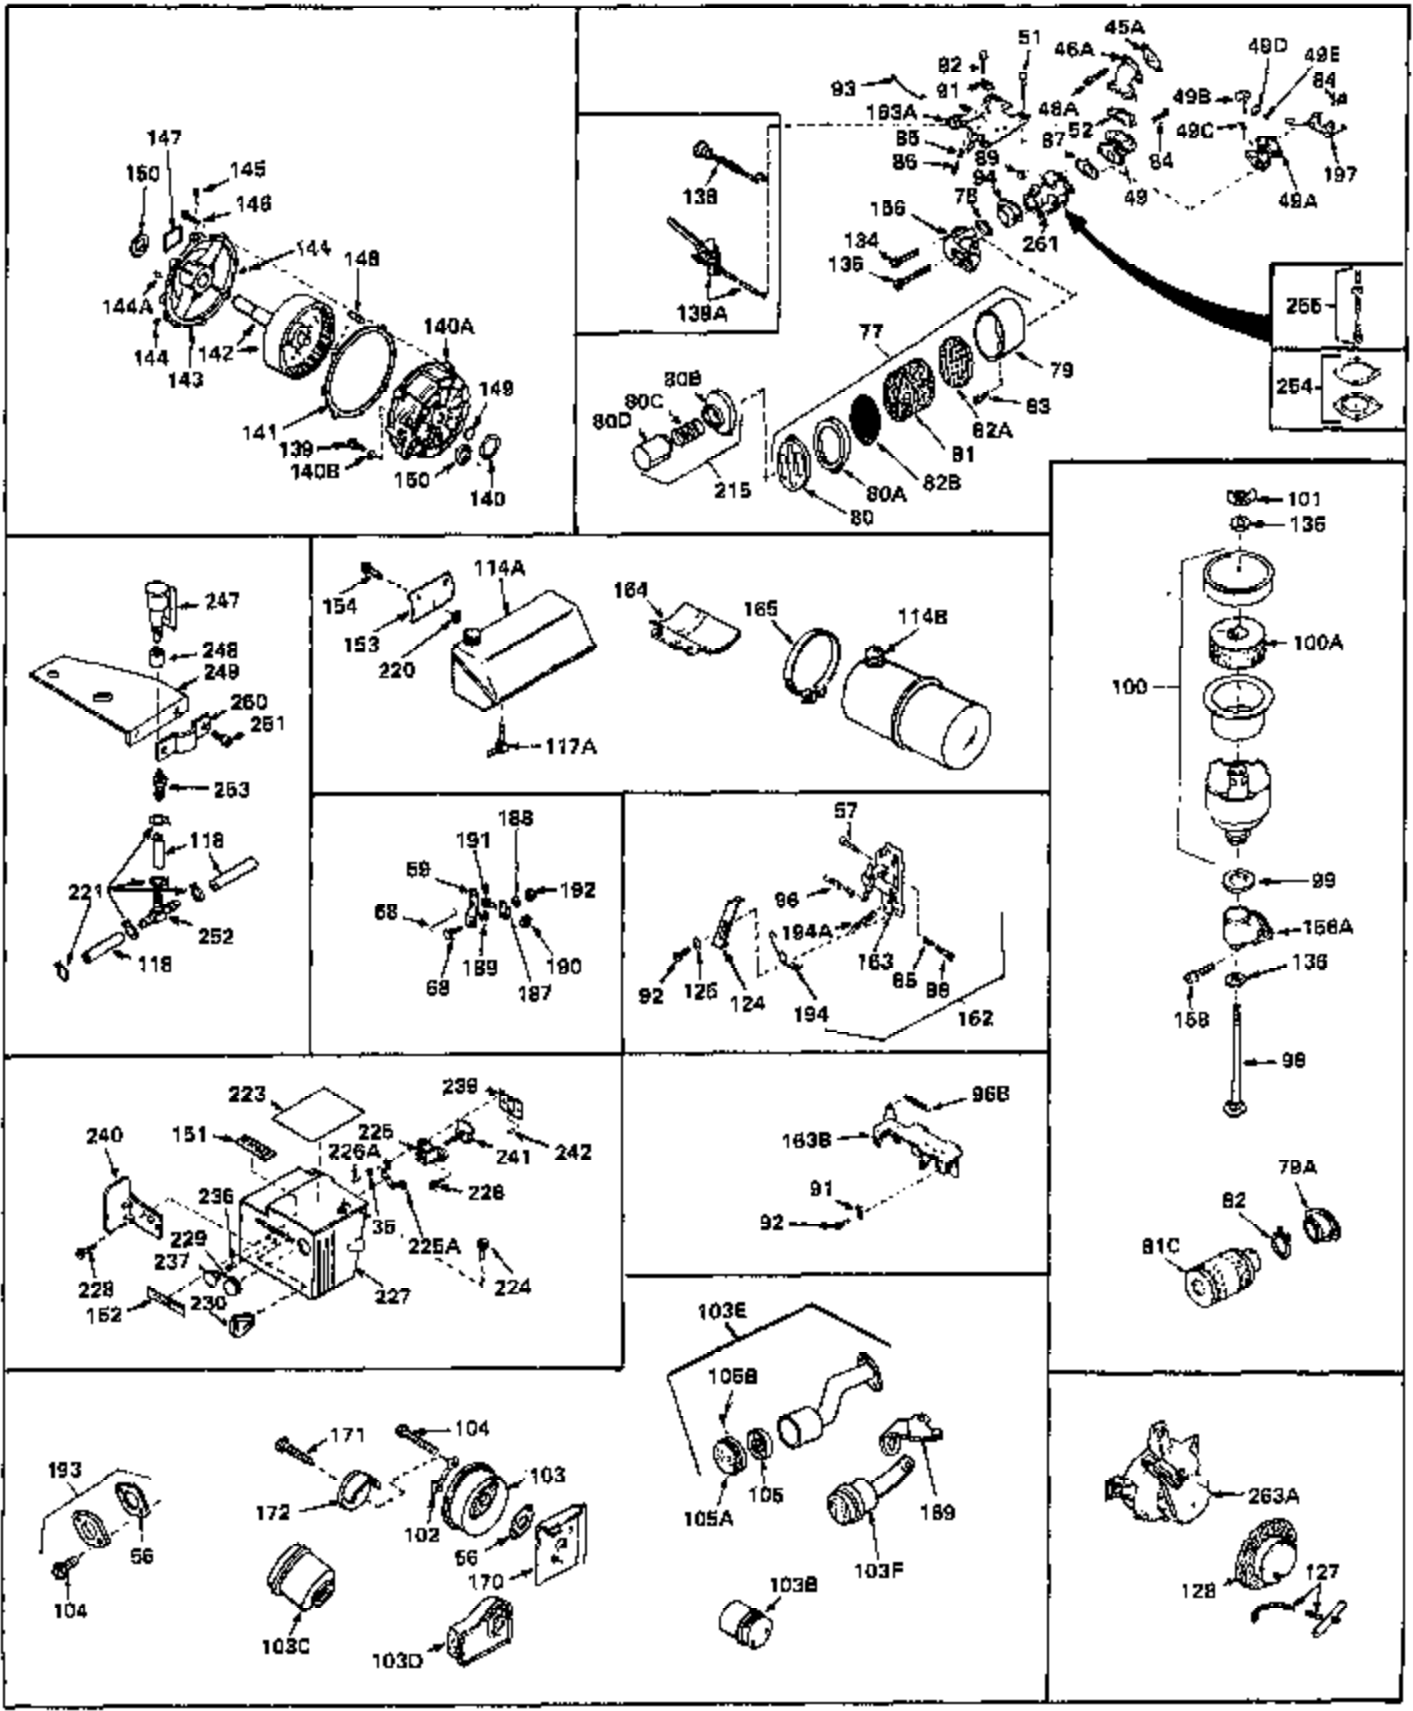

Ref #	Part Number	Qty	Description
233	31427	0	Decal, H.P. (2-1/2 H.P.)
234	590417	0	Screen, Starter cup
234A	590416	0	Cup, Starter
235	28942	0	Screw
235	30200	0	Screw
238	28545	0	Grommet, Plastic
243	30879	0	Bracket, Toggle switch
244	610164	0	Switch, Toggle
257	631021	0	Inlet Needle, Seat & Clip Assy.
259	30547A	0	Contact Assy., Breaker
260	30548A	0	Condenser
261A	631070A	0	Carburetor
262	610690A	0	Magneto, Tecumseh
263	590420	0	Starter, Rewind
264	33233	0	Gasket Set