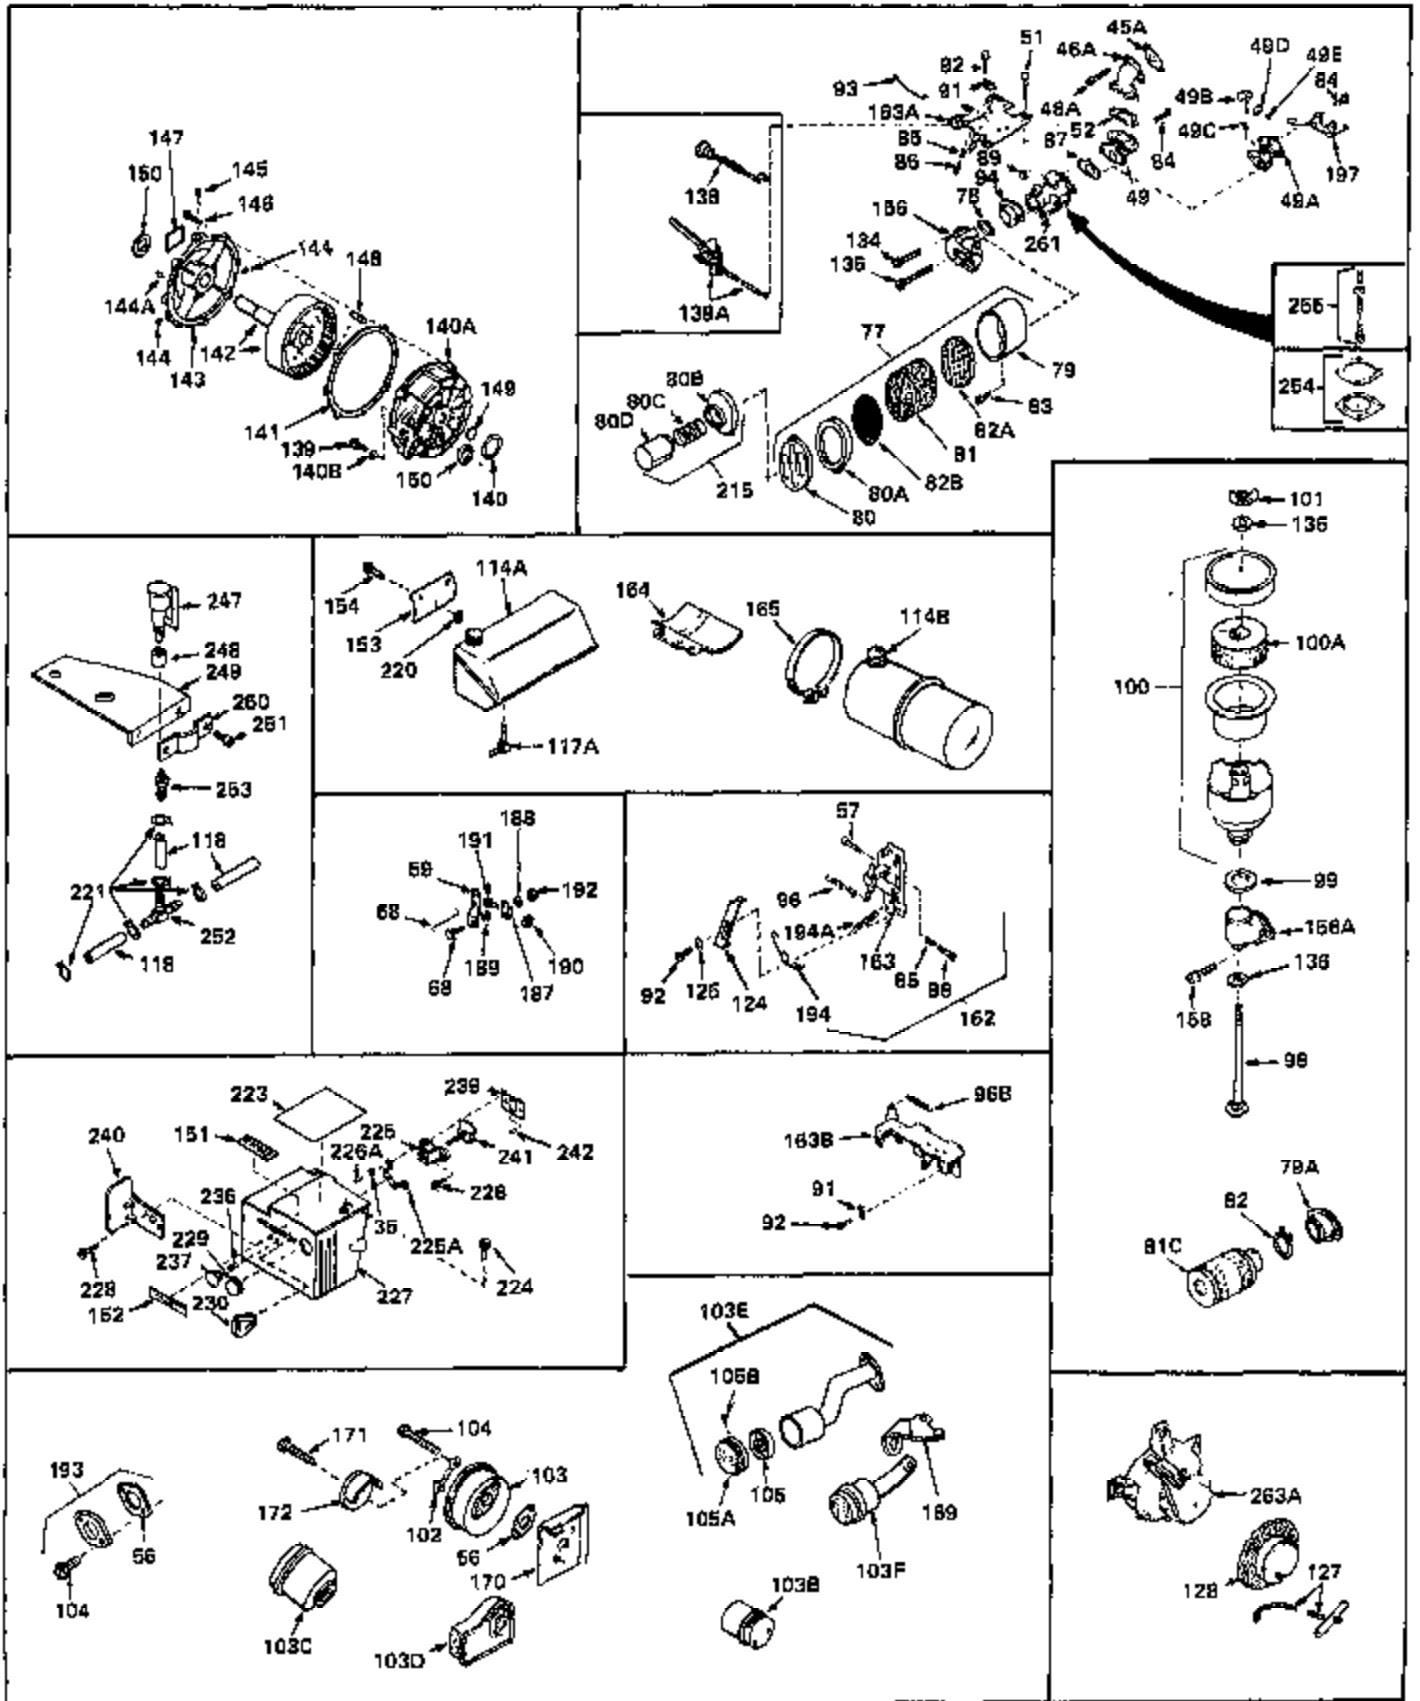

Ref #	Part Number	Qty	Description
36	8269	0	Washer
45A	30188	0	Gasket, Intake pipe
48A	650451	0	Screw
51	650454	0	Screw, Fil. flex hd. 1/4-20 x 3/4
57	28942	0	Screw
57	30091	0	Screw, Hex slotted washer hd., 8-32 x 1/2
57	30200	0	Screw
59	31510	0	Lever, Governor
68	650548	0	Screw, Hex washer hd., 8-32 x 5/16
77	31545	0	Cleaner Assy., Air
78	27272	0	Gasket, Air cleaner
80C	450150	0	Spring, Pre-cleaner
80D	450124	0	Bag, Pre-cleaner
82A	29962	0	Screen, Air cleaner
83	650399	0	Screw, Phil. fil. hd. Sems, 10-32 x 5/8
83	650709	0	Screw
83	28820	0	Screw
83	650163	0	Screw, Fil. hd. Sems, 10-32 x 7/8
84	30564	0	Screw
84	6201	0	Screw
84	6202	0	Screw
84	650551	0	Screw, Hex hd. cap, 1/4-28 x 1-1/4
85	28564	0	Spring, Compression
85	31342	0	Spring, Compression
85	32924	0	Spring, Compression
86	29500	0	Screw, Fil. hd. mach., Sems, 8-32 x 3/4
86	650549	0	Screw
86	650688	0	Screw, Hex hd., 10-32 x 1-5/16" (Drilled
87	26756	0	Gasket, Carburetor
89	29752	0	Nut
91	27793	0	Clip, Conduit
92	28942	0	Screw
101	9577	0	Nut, Wing, 10-24
102	30083	0	Plate, Locking
103F	33288	0	Muffler
104	27182	0	Screw, Hex hd. cap, 1/4-20 x 3-3/8
104	650253	0	Screw, Hex hd. cap, 1/4-20 x 2-1/4
104	650327	0	Screw, Fil slotted hd. Sems, 114-20 x 2-1/2
104	650493	0	Screw, Hex hd. Sems, 1/4-20 x 1-3/4
104	650561	0	Screw
104	650599	0	Screw, Hex hd. cap, Sems, 1/4-20 x 1-1/2
104	650795	0	Screw, Hex hd. cap, Sems, 1/4-20 x 2-5/16
105B	650578	0	Screw
105A	33172	0	Cover, Muffler
105	33171	0	Screen, Muffler
117A	28584	0	Strainer & Elbow
118	29774	0	Line, Fuel (Braided 8.25")
118	30705	0	Line, Fuel (Braided 16")
118	30962	0	Line, Fuel (Braided 32")
127	590343	0	Rope & Handle Assy., Starter
128	30892	0	Pulley, Rope starter
134	650163	0	Screw, Fil. hd. Sems, 10-32 x 7/8
135	650520	0	Screw
135	650544	0	Screw, Pan flex hd., 10-24 x 7/8
136	27183	0	Washer, Fiber
136	31905	0	Washer, Paper
138A	24522	0	Control, Throttle
138	30985	0	Control, Throttle