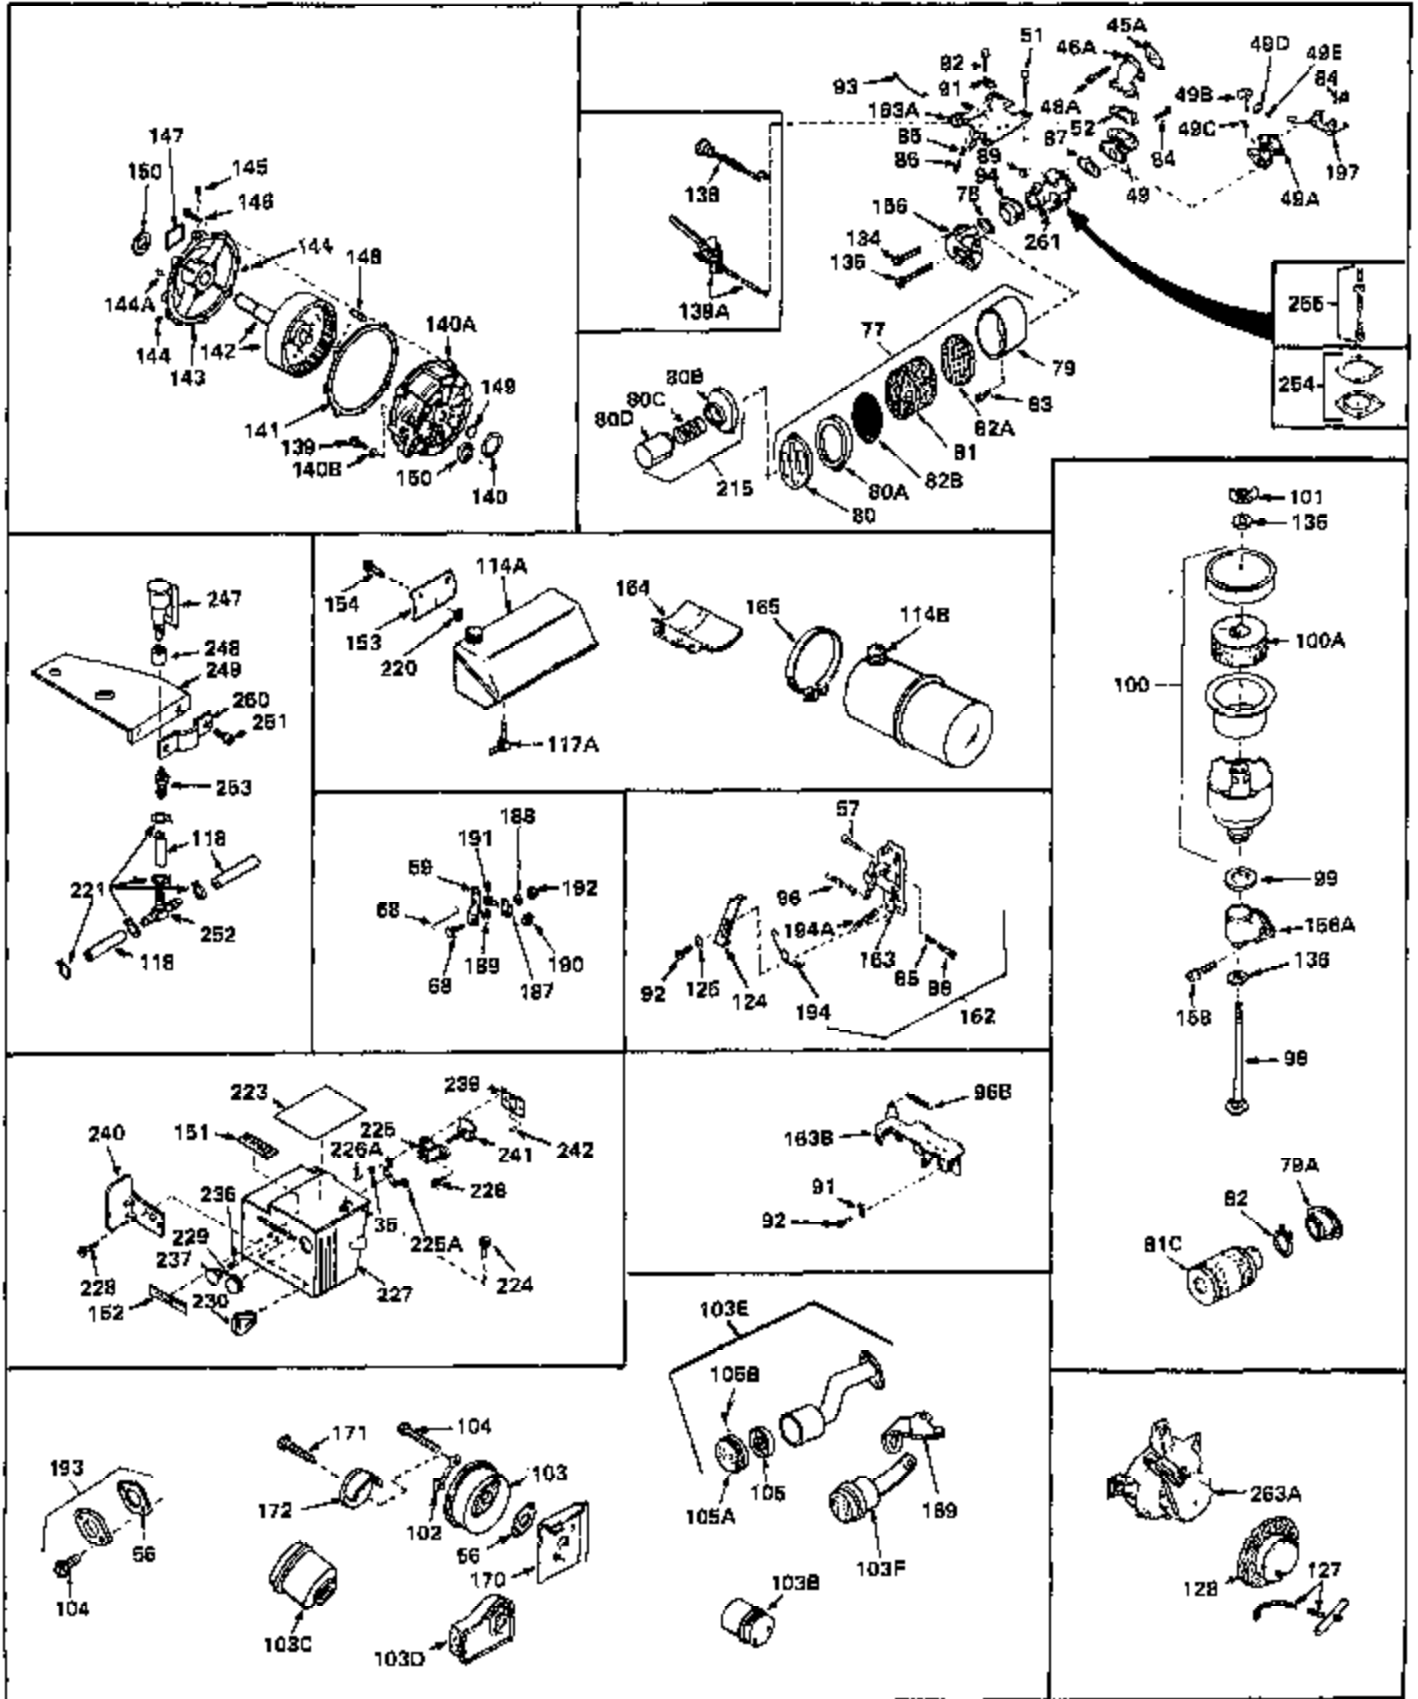

Ref #	Part Number	Qty	Description
36	8269	0	Washer
45A	30188	0	Gasket, Intake pipe
46A	31429	0	Pipe, Upper intake
48A	650451	0	Screw
49	31430	0	Pipe, Lower intake
51	650454	0	Screw, Fil. flex hd. 1/4-20 x 3/4
52	31340	0	Gasket, Intake pipe
56	30081	0	Gasket, Exhaust
57	28942	0	Screw
57	30091	0	Screw, Hex slotted washer hd., 8-32 x 1/2
57	30200	0	Screw
59	31336	0	Lever, Governor
68	650548	0	Screw, Hex washer hd., 8-32 x 5/16
77	31545	0	Cleaner Assy., Air
78	27272	0	Gasket, Air cleaner
79	450208	0	Body, Air cleaner
80C	450150	0	Spring, Pre-cleaner
80D	450124	0	Bag, Pre-cleaner
80	32302	0	Cover, Air cleaner
81	29961	0	Element, Air cleaner
82A	29962	0	Screen, Air cleaner
83	28820	0	Screw
83	650163	0	Screw, Fil. hd. Sems, 10-32 x 7/8
83	650399	0	Screw, Phil. fil. hd. Sems, 10-32 x 5/8
83	650709	0	Screw
84	30564	0	Screw
84	6201	0	Screw
84	6202	0	Screw
84	650551	0	Screw, Hex hd. cap, 1/4-28 x 1-1/4
85	28564	0	Spring, Compression
85	31342	0	Spring, Compression
85	32924	0	Spring, Compression
86	29500	0	Screw, Fil. hd. mach., Sems, 8-32 x 3/4
86	650549	0	Screw
86	650688	0	Screw, Hex hd., 10-32 x 1-5/16" (Drilled
87	31688	0	Gasket, Carburetor (1/8 thick)
89	29752	0	Nut
91	27793	0	Clip, Conduit
92	28942	0	Screw
96	31349	0	Spring, Extension
101	9577	0	Nut, Wing, 10-24
102	30083	0	Plate, Locking
103	30996	0	Muffler
103F	33288	0	Muffler
104	27182	0	Screw, Hex hd. cap, 1/4-20 x 3-3/8
104	650253	0	Screw, Hex hd. cap, 1/4-20 x 2-1/4
104	650327	0	Screw, Fil slotted hd. Sems, 114-20 x 2-1/2
104	650493	0	Screw, Hex hd. Sems, 1/4-20 x 1-3/4
104	650561	0	Screw
104	650599	0	Screw, Hex hd. cap, Sems, 1/4-20 x 1-1/2
104	650795	0	Screw, Hex hd. cap, Sems, 1/4-20 x 2-5/16
105	33171	0	Screen, Muffler
105A	33172	0	Cover, Muffler
105B	650578	0	Screw
117A	28584	0	Strainer & Elbow
118	29774	0	Line, Fuel (Braided 8.25")
118	30705	0	Line, Fuel (Braided 16")
118	30962	0	Line, Fuel (Braided 32")