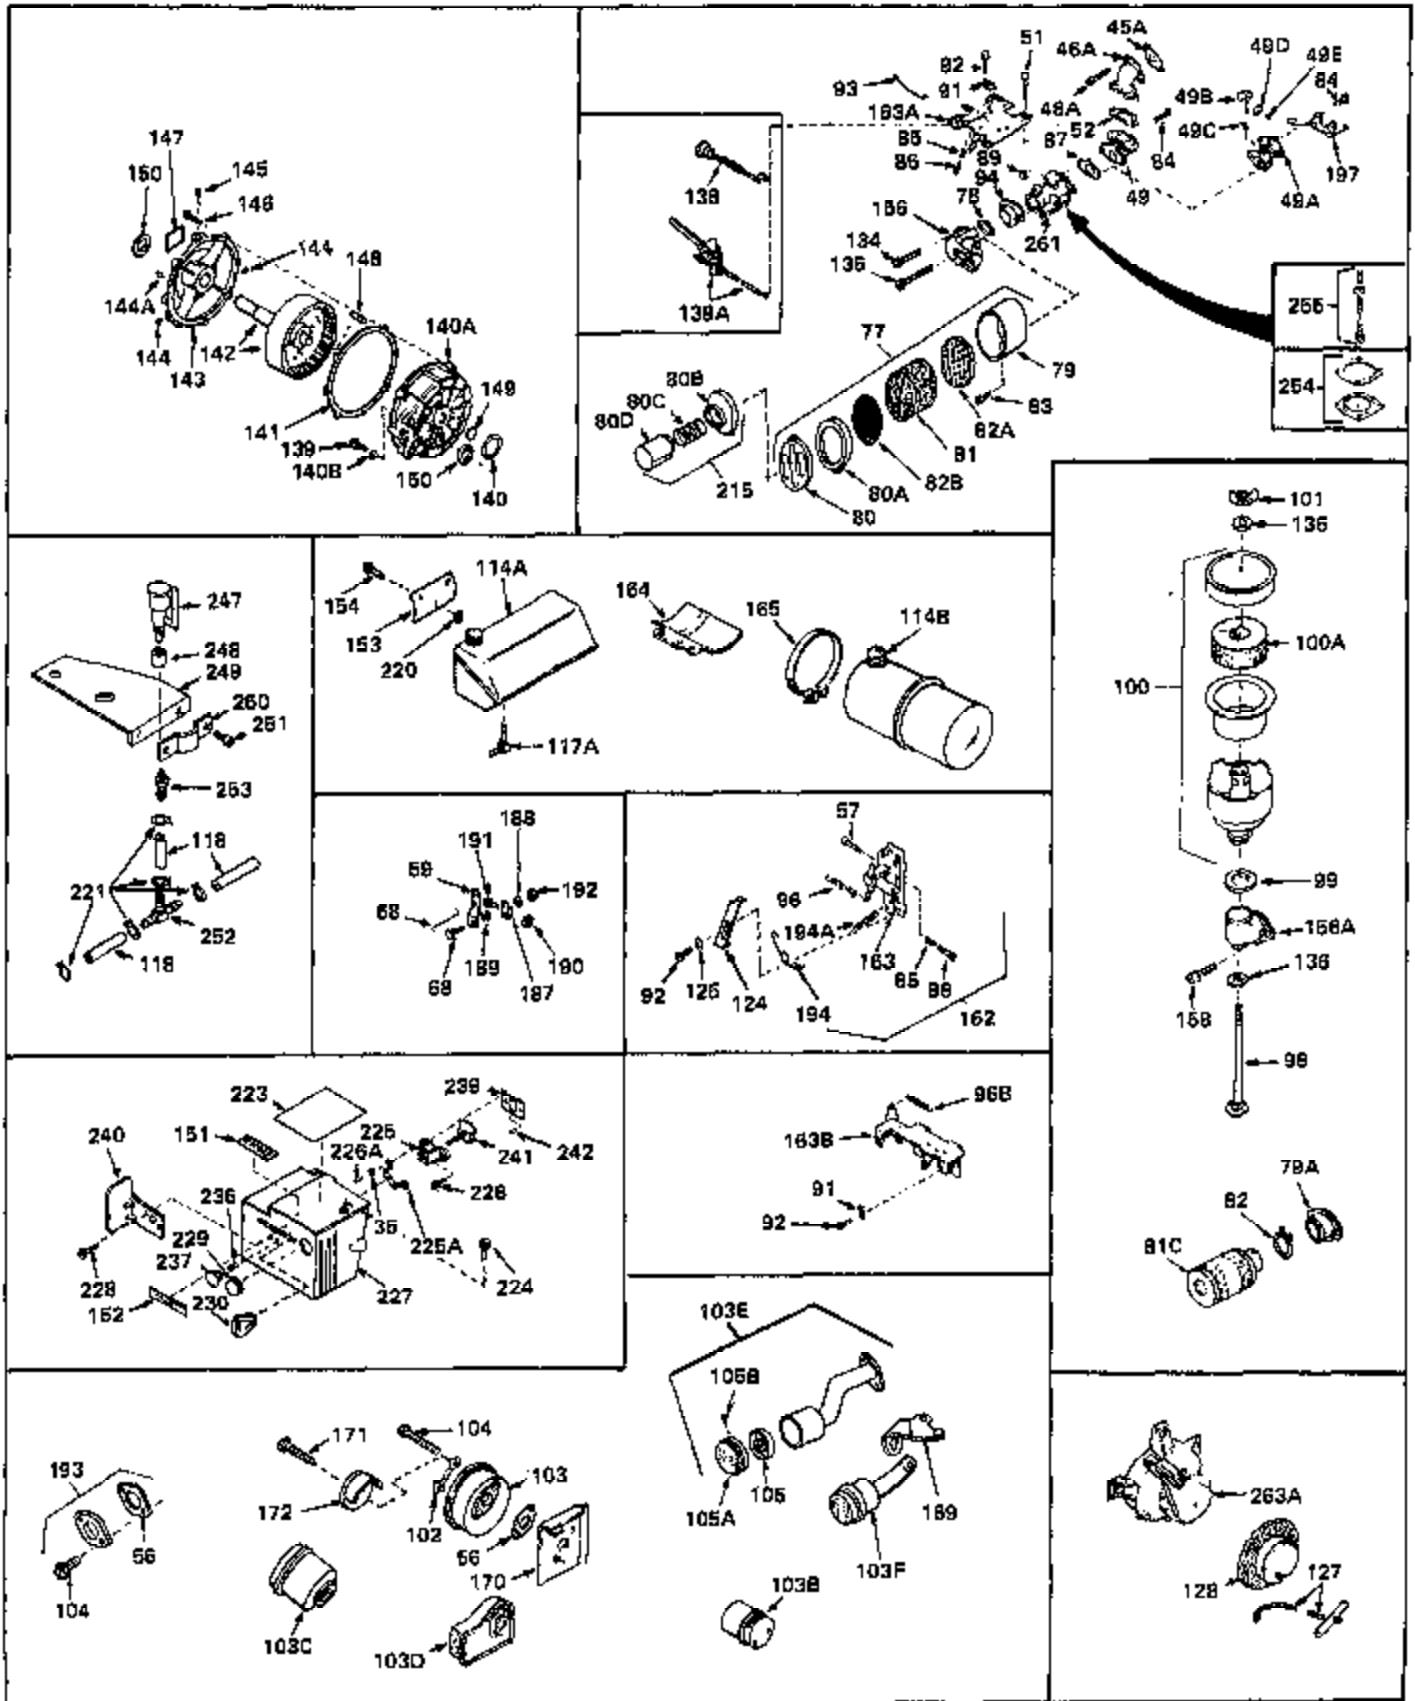

Ref #	Part Number	Qty	Description
36	8269	0	Washer
45A	30188	0	Gasket, Intake pipe
46A	31429	0	Pipe, Upper intake
48A	650451	0	Screw
49	31430	0	Pipe, Lower intake
51	650454	0	Screw, Fil. flex hd. 1/4-20 x 3/4
52	31340	0	Gasket, Intake pipe
56	30081	0	Gasket, Exhaust
57	28942	0	Screw
57	30091	0	Screw, Hex slotted washer hd., 8-32 x 1/2
57	30200	0	Screw
59	31336	0	Lever, Governor
68	650548	0	Screw, Hex washer hd., 8-32 x 5/16
77	31545	0	Cleaner Assy., Air
78	27272	0	Gasket, Air cleaner
79	450208	0	Body, Air cleaner
80C	450150	0	Spring, Pre-cleaner
80D	450124	0	Bag, Pre-cleaner
80	32302	0	Cover, Air cleaner
81	29961	0	Element, Air cleaner
82A	29962	0	Screen, Air cleaner
83	28820	0	Screw
83	650163	0	Screw, Fil. hd. Sems, 10-32 x 7/8
83	650399	0	Screw, Phil. fil. hd. Sems, 10-32 x 5/8
83	650709	0	Screw
84	30564	0	Screw
84	6201	0	Screw
84	6202	0	Screw
84	650551	0	Screw, Hex hd. cap, 1/4-28 x 1-1/4
85	28564	0	Spring, Compression
85	31342	0	Spring, Compression
85	32924	0	Spring, Compression
86	29500	0	Screw, Fil. hd. mach., Sems, 8-32 x 3/4
86	650549	0	Screw
86	650688	0	Screw, Hex hd., 10-32 x 1-5/16" (Drilled
87	31688	0	Gasket, Carburetor (1/8 thick)
89	29752	0	Nut
91	27793	0	Clip, Conduit
92	28942	0	Screw
96	31349	0	Spring, Extension
101	9577	0	Nut, Wing, 10-24
102	30083	0	Plate, Locking
103	30996	0	Muffler
103F	33288	0	Muffler
104	27182	0	Screw, Hex hd. cap, 1/4-20 x 3-3/8
104	650253	0	Screw, Hex hd. cap, 1/4-20 x 2-1/4
104	650327	0	Screw, Fil slotted hd. Sems, 114-20 x 2-1/2
104	650493	0	Screw, Hex hd. Sems, 1/4-20 x 1-3/4
104	650561	0	Screw
104	650599	0	Screw, Hex hd. cap, Sems, 1/4-20 x 1-1/2
104	650795	0	Screw, Hex hd. cap, Sems, 1/4-20 x 2-5/16
105	33171	0	Screen, Muffler
105A	33172	0	Cover, Muffler
105B	650578	0	Screw
117A	28584	0	Strainer & Elbow
118	29774	0	Line, Fuel (Braided 8.25")
118	30705	0	Line, Fuel (Braided 16")
118	30962	0	Line, Fuel (Braided 32")