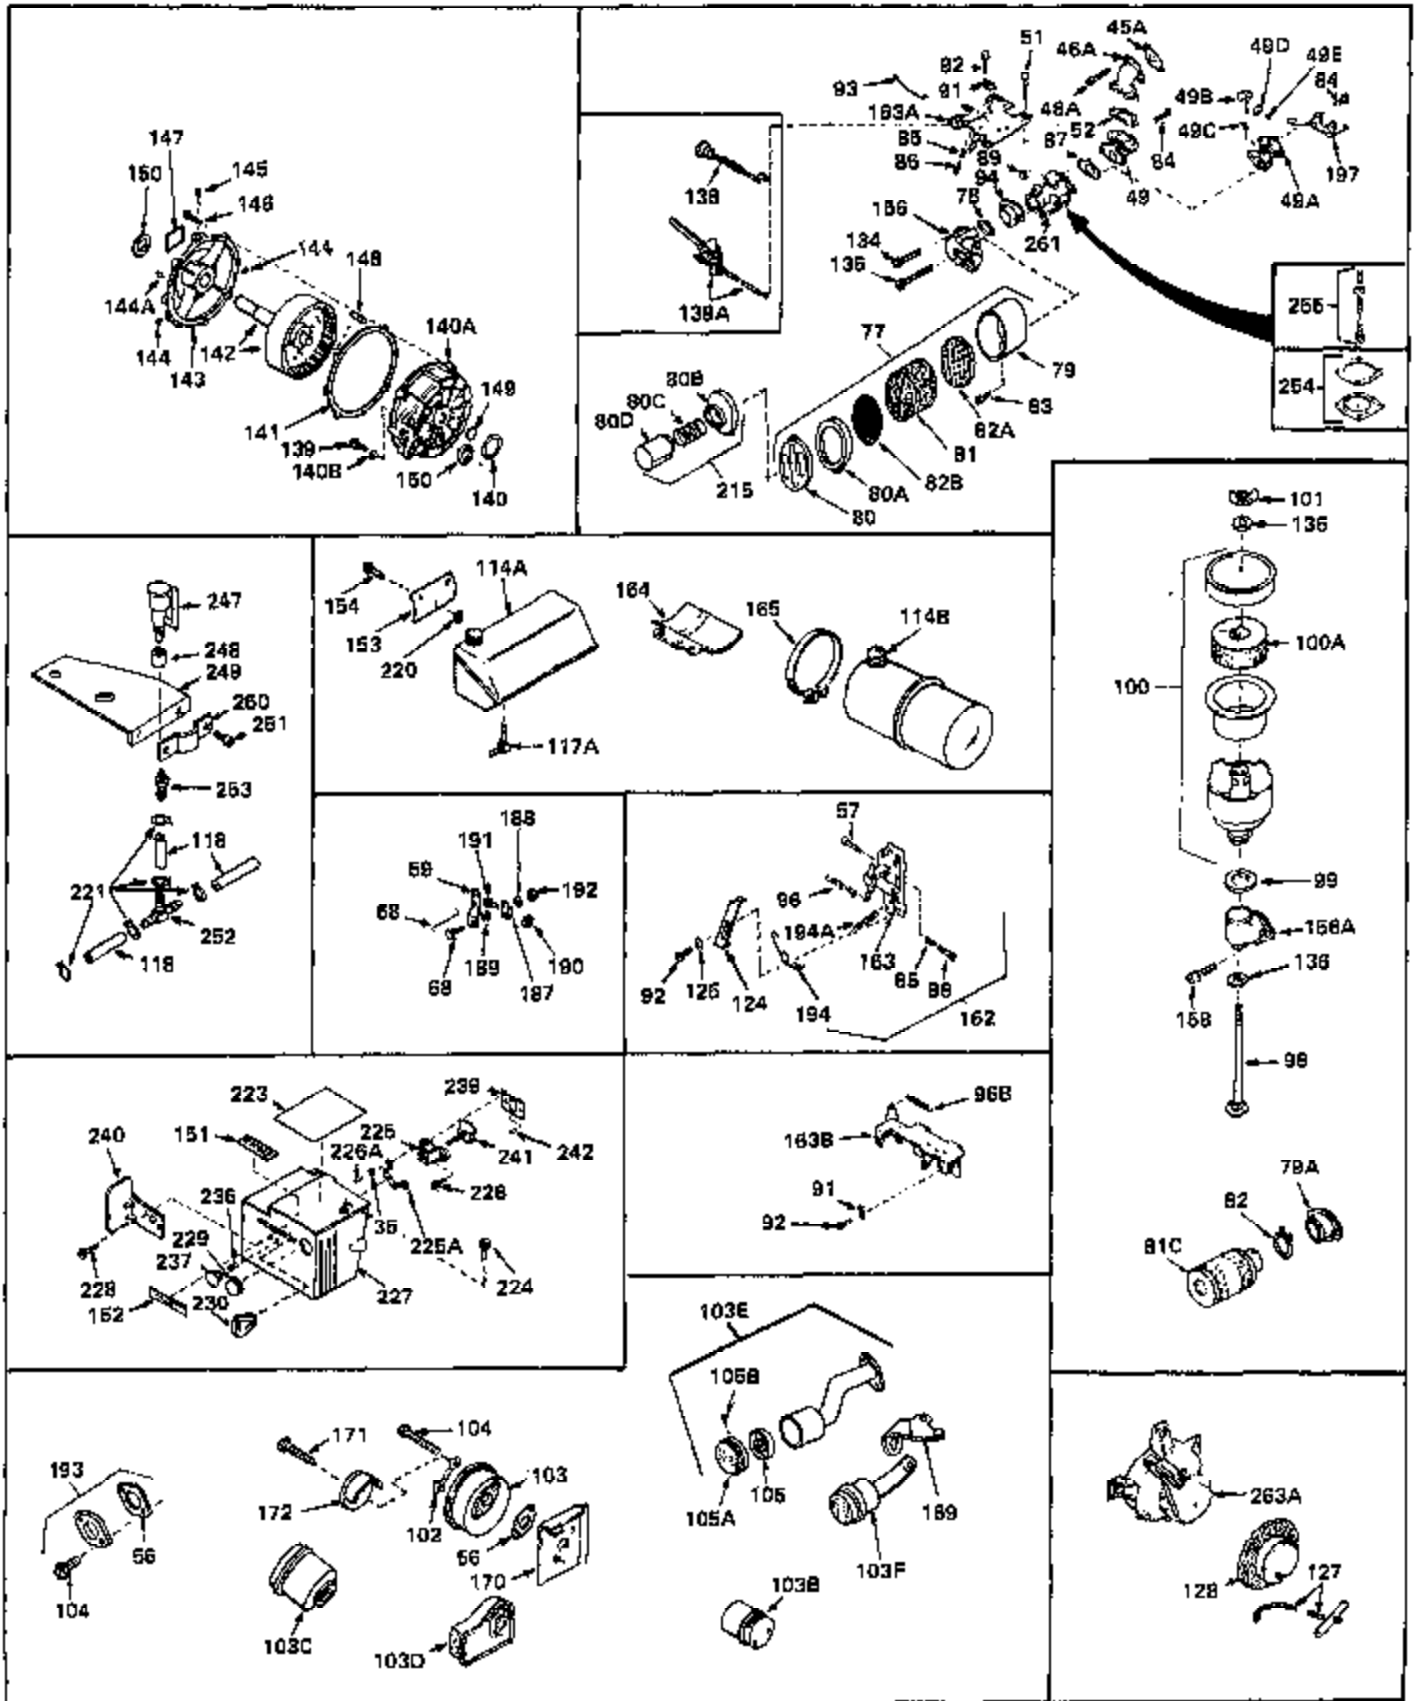

Ref #	Part Number	Qty	Description
36	8269	0	Washer
45A	30188	0	Gasket, Intake pipe
46A	31429	0	Pipe, Upper intake
48A	650451	0	Screw
49	31430	0	Pipe, Lower intake
51	650454	0	Screw, Fil. flex hd. 1/4-20 x 3/4
52	31340	0	Gasket, Intake pipe
56	30081	0	Gasket, Exhaust
57	28942	0	Screw
57	30091	0	Screw, Hex slotted washer hd., 8-32 x 1/2
57	30200	0	Screw
59	31336	0	Lever, Governor
68	650548	0	Screw, Hex washer hd., 8-32 x 5/16
77	31545	0	Cleaner Assy., Air
78	27272	0	Gasket, Air cleaner
79	450208	0	Body, Air cleaner
80D	450124	0	Bag, Pre-cleaner
80	32302	0	Cover, Air cleaner
80C	450150	0	Spring, Pre-cleaner
81	29961	0	Element, Air cleaner
82A	29962	0	Screen, Air cleaner
83	28820	0	Screw
83	650163	0	Screw, Fil. hd. Sems, 10-32 x 7/8
83	650399	0	Screw, Phil. fil. hd. Sems, 10-32 x 5/8
83	650709	0	Screw
84	30564	0	Screw
84	6201	0	Screw
84	6202	0	Screw
84	650551	0	Screw, Hex hd. cap, 1/4-28 x 1-1/4
85	28564	0	Spring, Compression
85	31342	0	Spring, Compression
85	32924	0	Spring, Compression
86	29500	0	Screw, Fil. hd. mach., Sems, 8-32 x 3/4
86	650549	0	Screw
86	650688	0	Screw, Hex hd., 10-32 x 1-5/16" (Drilled
87	31688	0	Gasket, Carburetor (1/8 thick)
89	29752	0	Nut
91	27793	0	Clip, Conduit
92	28942	0	Screw
96	31349	0	Spring, Extension
101	9577	0	Nut, Wing, 10-24
102	30083	0	Plate, Locking
103	30996	0	Muffler
103F	33288	0	Muffler
104	27182	0	Screw, Hex hd. cap, 1/4-20 x 3-3/8
104	650253	0	Screw, Hex hd. cap, 1/4-20 x 2-1/4
104	650327	0	Screw, Fil slotted hd. Sems, 114-20 x 2-1/2
104	650493	0	Screw, Hex hd. Sems, 1/4-20 x 1-3/4
104	650561	0	Screw
104	650599	0	Screw, Hex hd. cap, Sems, 1/4-20 x 1-1/2
104	650795	0	Screw, Hex hd. cap, Sems, 1/4-20 x 2-5/16
105A	33172	0	Cover, Muffler
105B	650578	0	Screw
105	33171	0	Screen, Muffler
117A	28584	0	Strainer & Elbow
118	29774	0	Line, Fuel (Braided 8.25")
118	30705	0	Line, Fuel (Braided 16")
118	30962	0	Line, Fuel (Braided 32")