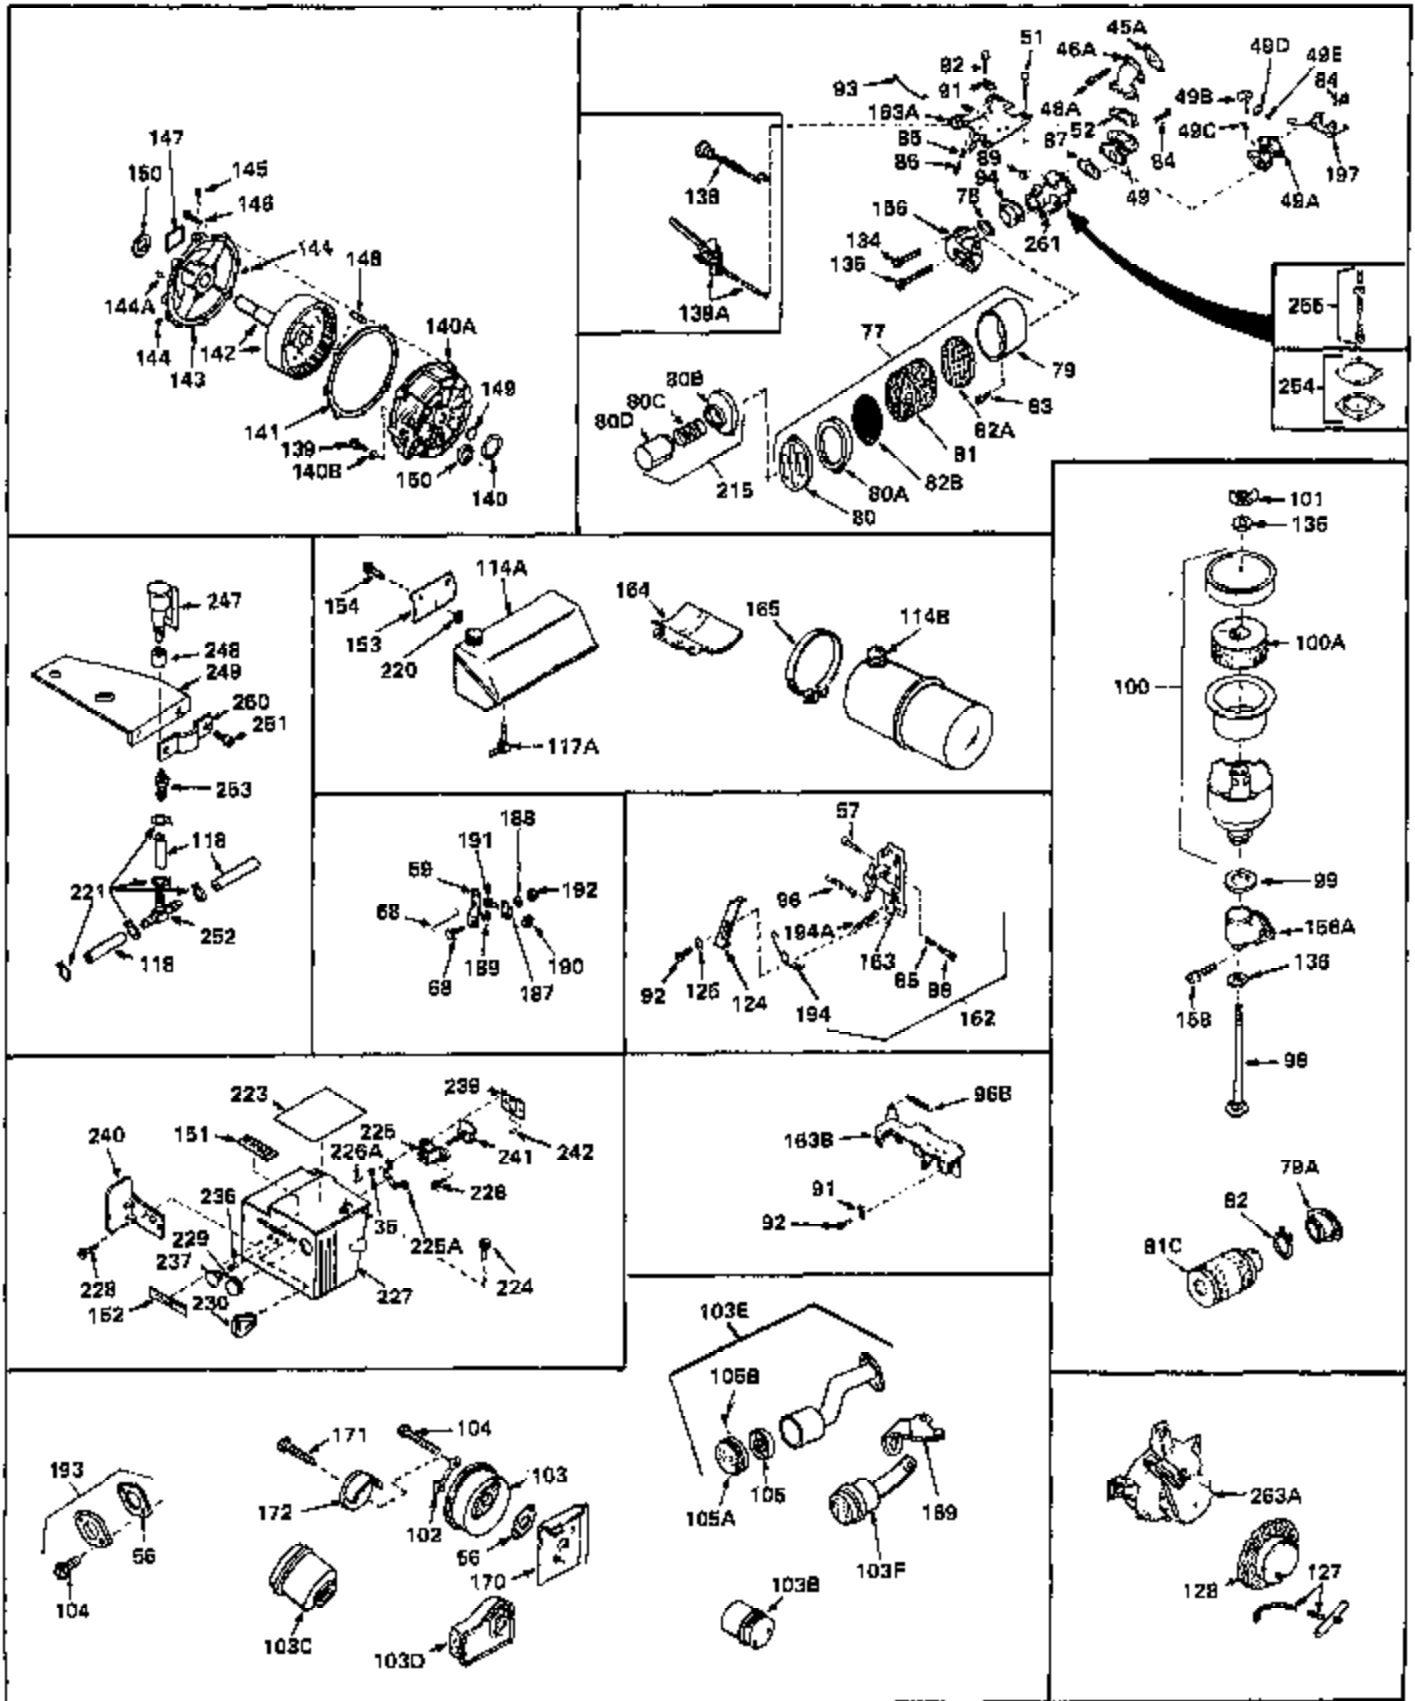

Ref #	Part Number	Qty	Description
36	8269	0	Washer
45A	30188	0	Gasket, Intake pipe
46A	31429	0	Pipe, Upper intake
48A	650451	0	Screw
49	31430	0	Pipe, Lower intake
51	650454	0	Screw, Fil. flex hd. 1/4-20 x 3/4
52	31340	0	Gasket, Intake pipe
56	30081	0	Gasket, Exhaust
57	28942	0	Screw
57	30091	0	Screw, Hex slotted washer hd., 8-32 x 1/2
57	30200	0	Screw
59	31336	0	Lever, Governor
68	650548	0	Screw, Hex washer hd., 8-32 x 5/16
77	31545	0	Cleaner Assy., Air
78	27272	0	Gasket, Air cleaner
79	450208	0	Body, Air cleaner
80	32302	0	Cover, Air cleaner
80C	450150	0	Spring, Pre-cleaner
80D	450124	0	Bag, Pre-cleaner
81	29961	0	Element, Air cleaner
82A	29962	0	Screen, Air cleaner
83	28820	0	Screw
83	650163	0	Screw, Fil. hd. Sems, 10-32 x 7/8
83	650399	0	Screw, Phil. fil. hd. Sems, 10-32 x 5/8
83	650709	0	Screw
84	30564	0	Screw
84	6201	0	Screw
84	6202	0	Screw
84	650551	0	Screw, Hex hd. cap, 1/4-28 x 1-1/4
85	28564	0	Spring, Compression
85	31342	0	Spring, Compression
85	32924	0	Spring, Compression
86	29500	0	Screw, Fil. hd. mach., Sems, 8-32 x 3/4
86	650549	0	Screw
86	650688	0	Screw, Hex hd., 10-32 x 1-5/16" (Drilled
87	31688	0	Gasket, Carburetor (1/8 thick)
89	29752	0	Nut
91	27793	0	Clip, Conduit
92	28942	0	Screw
96	31349	0	Spring, Extension
101	9577	0	Nut, Wing, 10-24
102	30083	0	Plate, Locking
103F	33288	0	Muffler
103	30996	0	Muffler
104	27182	0	Screw, Hex hd. cap, 1/4-20 x 3-3/8
104	650253	0	Screw, Hex hd. cap, 1/4-20 x 2-1/4
104	650327	0	Screw, Fil slotted hd. Sems, 114-20 x 2-1/2
104	650493	0	Screw, Hex hd. Sems, 1/4-20 x 1-3/4
104	650561	0	Screw
104	650599	0	Screw, Hex hd. cap, Sems, 1/4-20 x 1-1/2
104	650795	0	Screw, Hex hd. cap, Sems, 1/4-20 x 2-5/16
105	33171	0	Screen, Muffler
105A	33172	0	Cover, Muffler
105B	650578	0	Screw
117A	28584	0	Strainer & Elbow
118	29774	0	Line, Fuel (Braided 8.25")
118	30705	0	Line, Fuel (Braided 16")
118	30962	0	Line, Fuel (Braided 32")