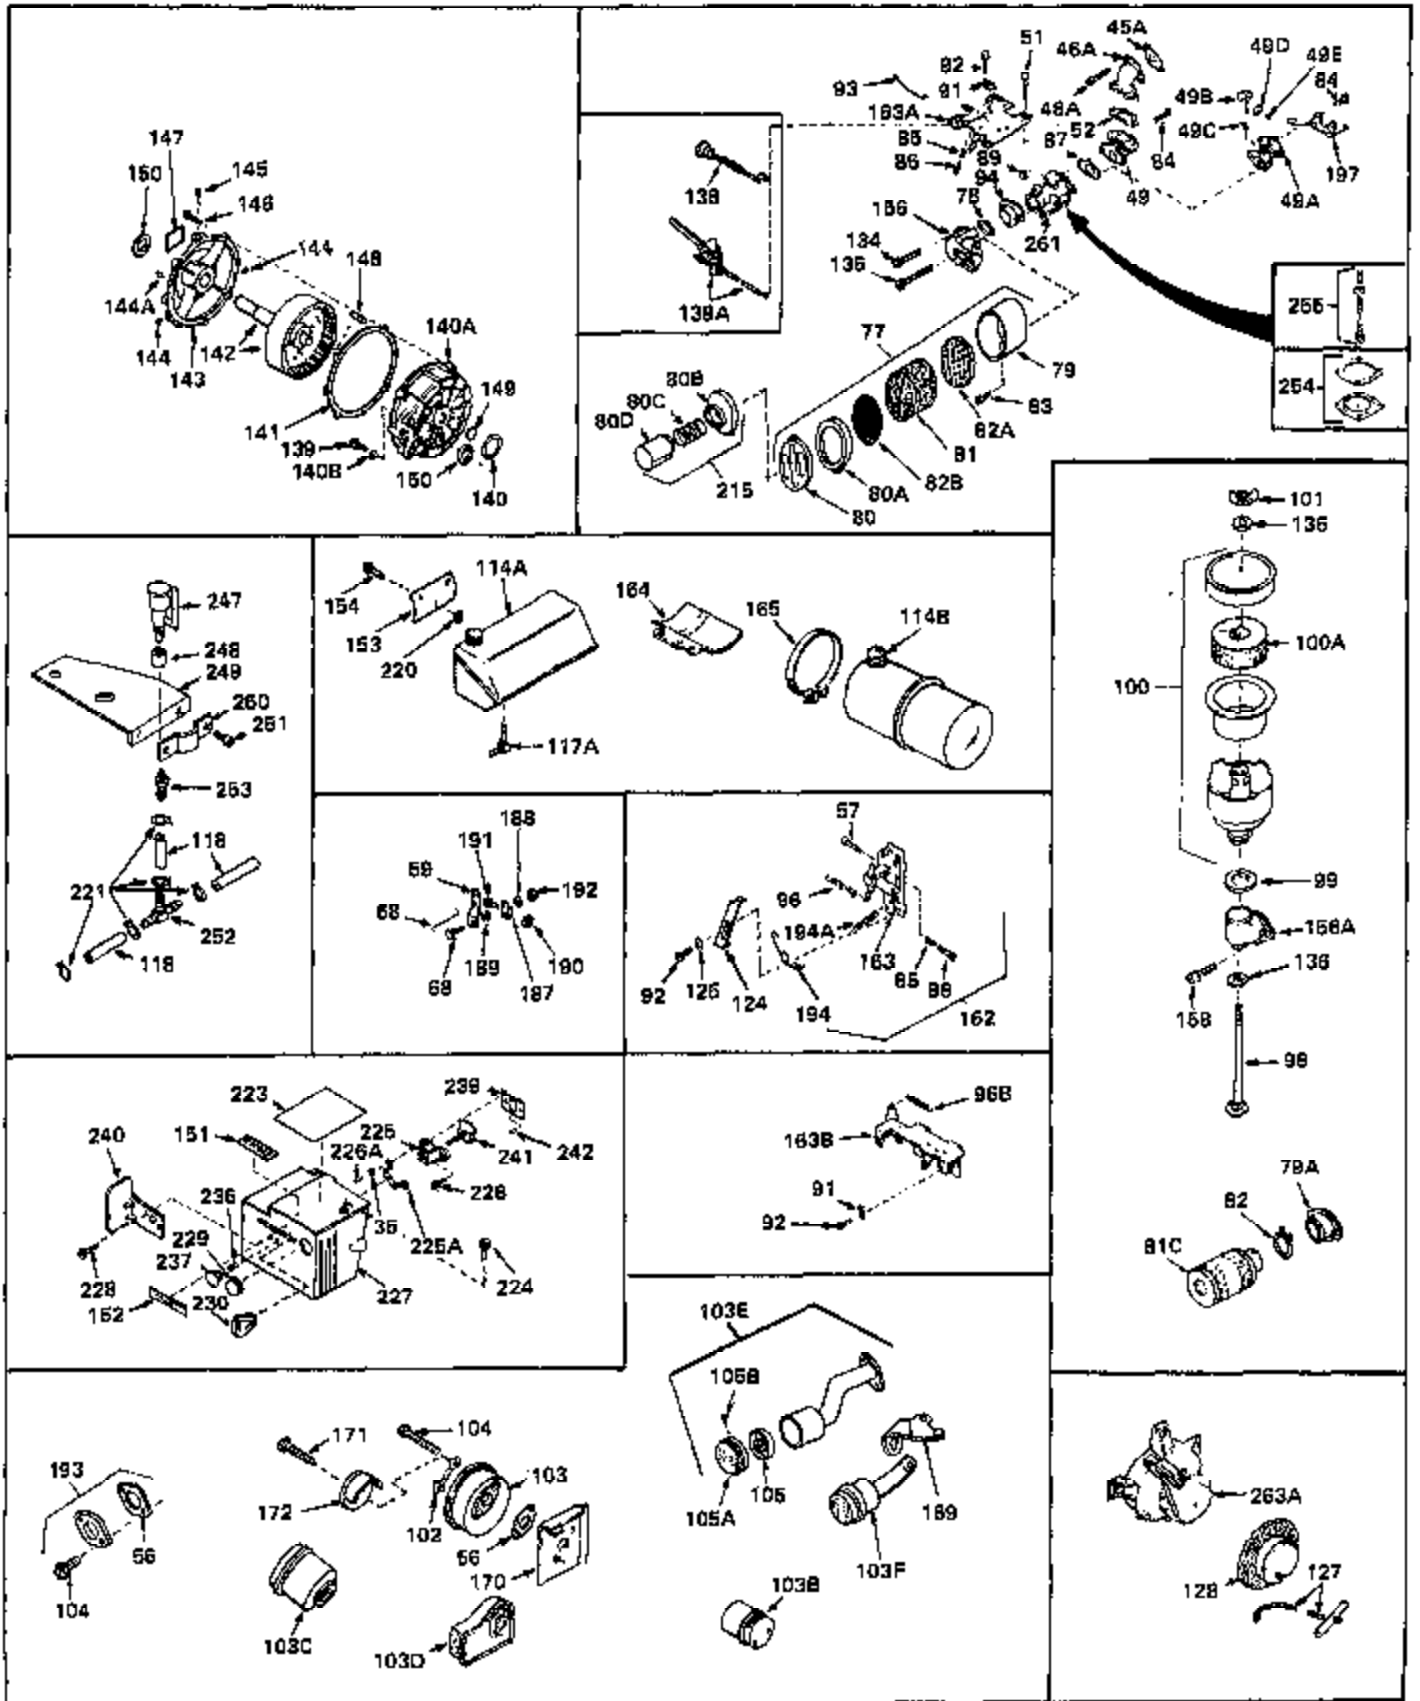

Ref #	Part Number	Qty	Description
36	8269	0	Washer
45A	30188	0	Gasket, Intake pipe
48A	650451	0	Screw
51	650454	0	Screw, Fil. flex hd. 1/4-20 x 3/4
57	28942	0	Screw
57	30091	0	Screw, Hex slotted washer hd., 8-32 x 1/2
57	30200	0	Screw
59	31510	0	Lever, Governor
68	650548	0	Screw, Hex washer hd., 8-32 x 5/16
77	31545	0	Cleaner Assy., Air
78	27272	0	Gasket, Air cleaner
80D	450124	0	Bag, Pre-cleaner
80C	450150	0	Spring, Pre-cleaner
82A	29962	0	Screen, Air cleaner
83	650399	0	Screw, Phil. fil. hd. Sems, 10-32 x 5/8
83	650709	0	Screw
83	28820	0	Screw
83	650163	0	Screw, Fil. hd. Sems, 10-32 x 7/8
84	30564	0	Screw
84	6201	0	Screw
84	6202	0	Screw
84	650551	0	Screw, Hex hd. cap, 1/4-28 x 1-1/4
85	28564	0	Spring, Compression
85	31342	0	Spring, Compression
85	32924	0	Spring, Compression
86	29500	0	Screw, Fil. hd. mach., Sems, 8-32 x 3/4
86	650549	0	Screw
86	650688	0	Screw, Hex hd., 10-32 x 1-5/16" (Drilled
87	26756	0	Gasket, Carburetor
89	29752	0	Nut
91	27793	0	Clip, Conduit
92	28942	0	Screw
96B	31426	0	Spring, Extension
101	9577	0	Nut, Wing, 10-24
102	30083	0	Plate, Locking
103F	33288	0	Muffler
104	27182	0	Screw, Hex hd. cap, 1/4-20 x 3-3/8
104	650253	0	Screw, Hex hd. cap, 1/4-20 x 2-1/4
104	650327	0	Screw, Fil slotted hd. Sems, 114-20 x 2-1/2
104	650493	0	Screw, Hex hd. Sems, 1/4-20 x 1-3/4
104	650561	0	Screw
104	650599	0	Screw, Hex hd. cap, Sems, 1/4-20 x 1-1/2
104	650795	0	Screw, Hex hd. cap, Sems, 1/4-20 x 2-5/16
105A	33172	0	Cover, Muffler
105	33171	0	Screen, Muffler
105B	650578	0	Screw
117A	28584	0	Strainer & Elbow
118	29774	0	Line, Fuel (Braided 8.25")
118	30705	0	Line, Fuel (Braided 16")
118	30962	0	Line, Fuel (Braided 32")
134	650163	0	Screw, Fil. hd. Sems, 10-32 x 7/8
135	650520	0	Screw
135	650544	0	Screw, Pan flex hd., 10-24 x 7/8
136	27183	0	Washer, Fiber
136	31905	0	Washer, Paper
138	30985	0	Control, Throttle
138A	24522	0	Control, Throttle
139	28454	0	Screw