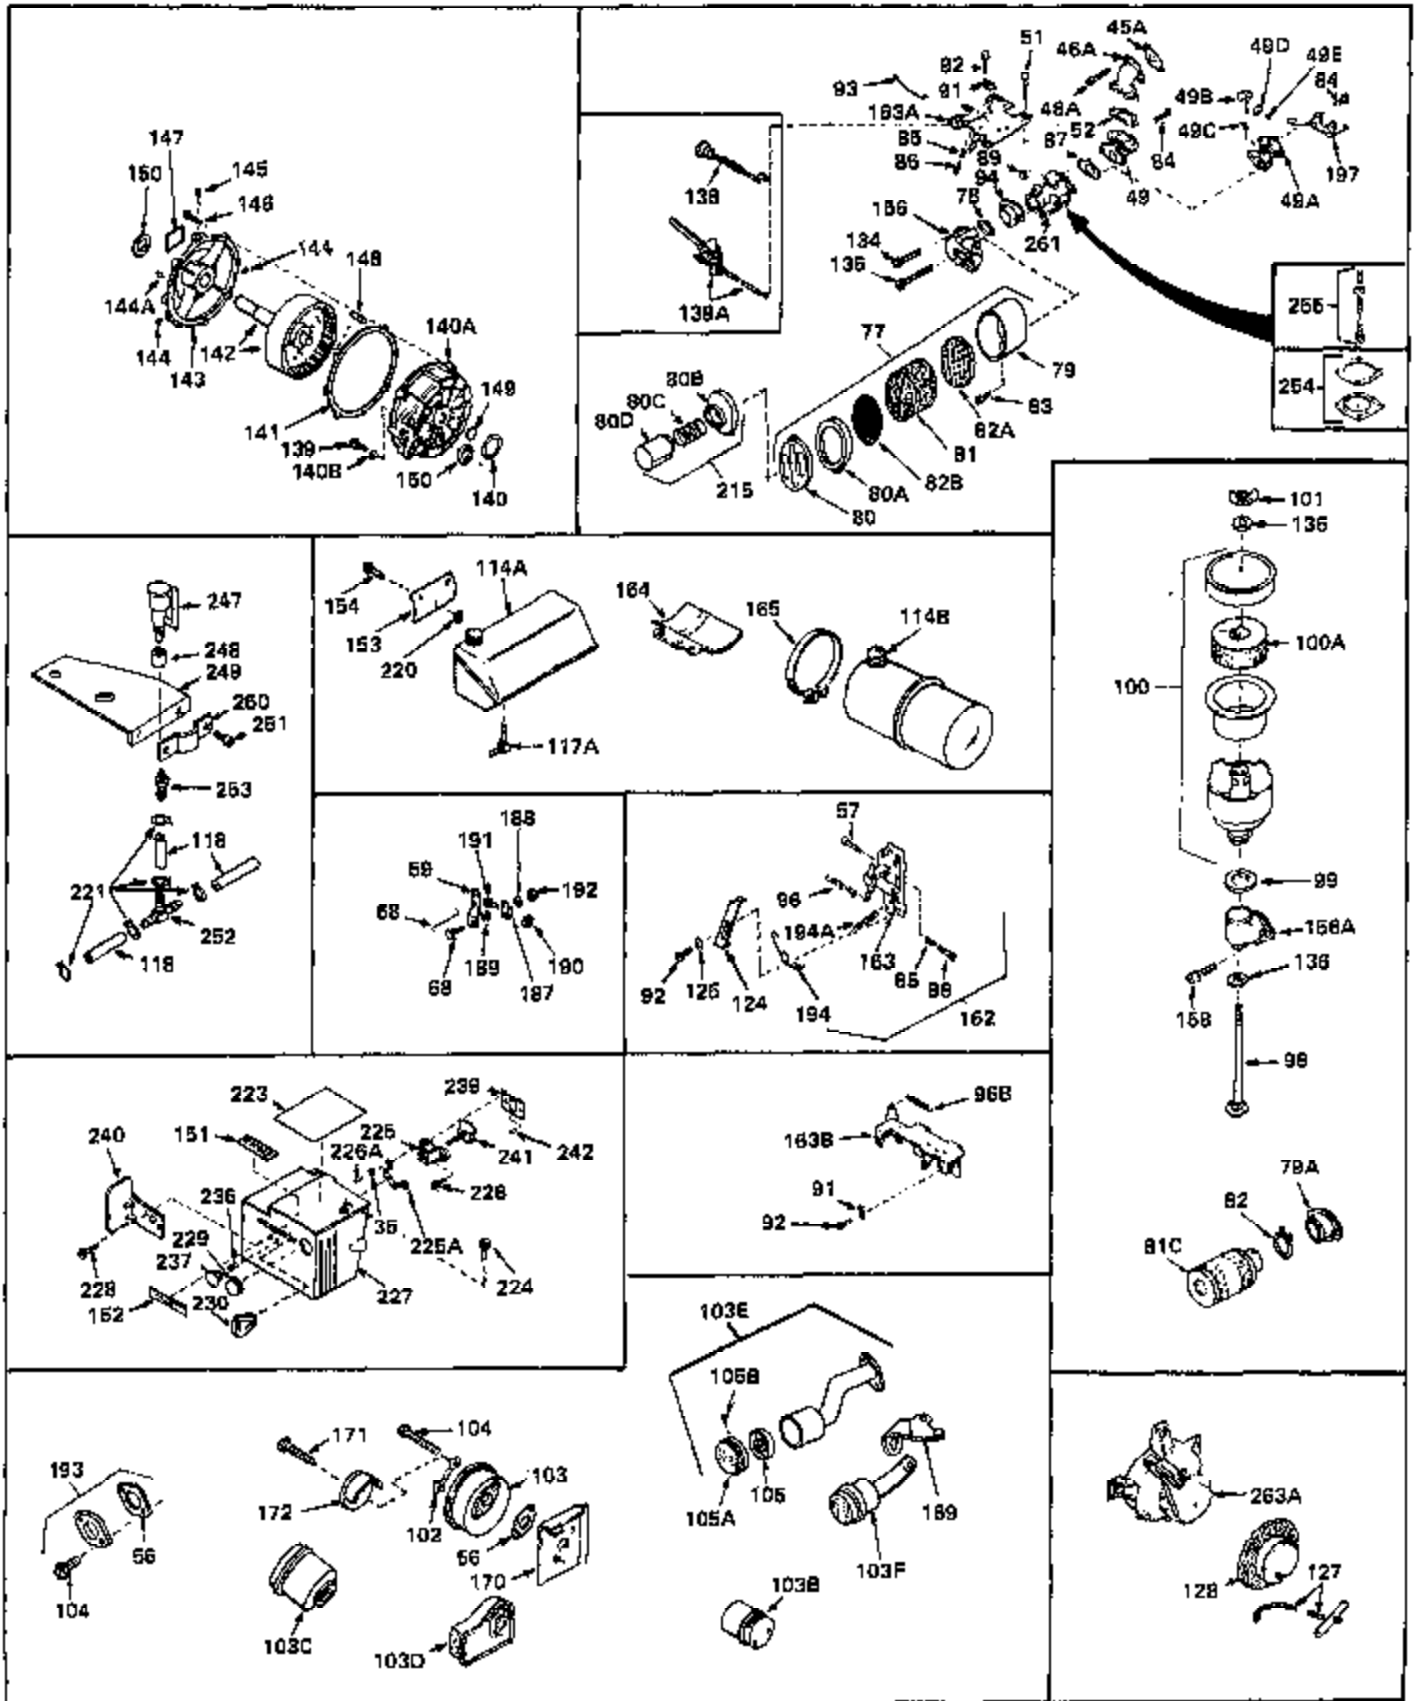

Ref #	Part Number	Qty	Description
233	30077	0	Decal, H.P. (3-1/2 H.P.)
233	31427	0	Decal, H.P. (2-1/2 H.P.)
234	590417	0	Screen, Starter cup
234A	590416	0	Cup, Starter
235	28942	0	Screw
235	30200	0	Screw
238	28545	0	Grommet, Plastic
243	30879	0	Bracket, Toggle switch
244	610164	0	Switch, Toggle
257	631021	0	Inlet Needle, Seat & Clip Assy.
259	30547A	0	Contact Assy., Breaker
260	30548A	0	Condenser
261A	631070A	0	Carburetor
262	610690A	0	Magneto, Tecumseh
263	590420	0	Starter, Rewind
264	33233	0	Gasket Set