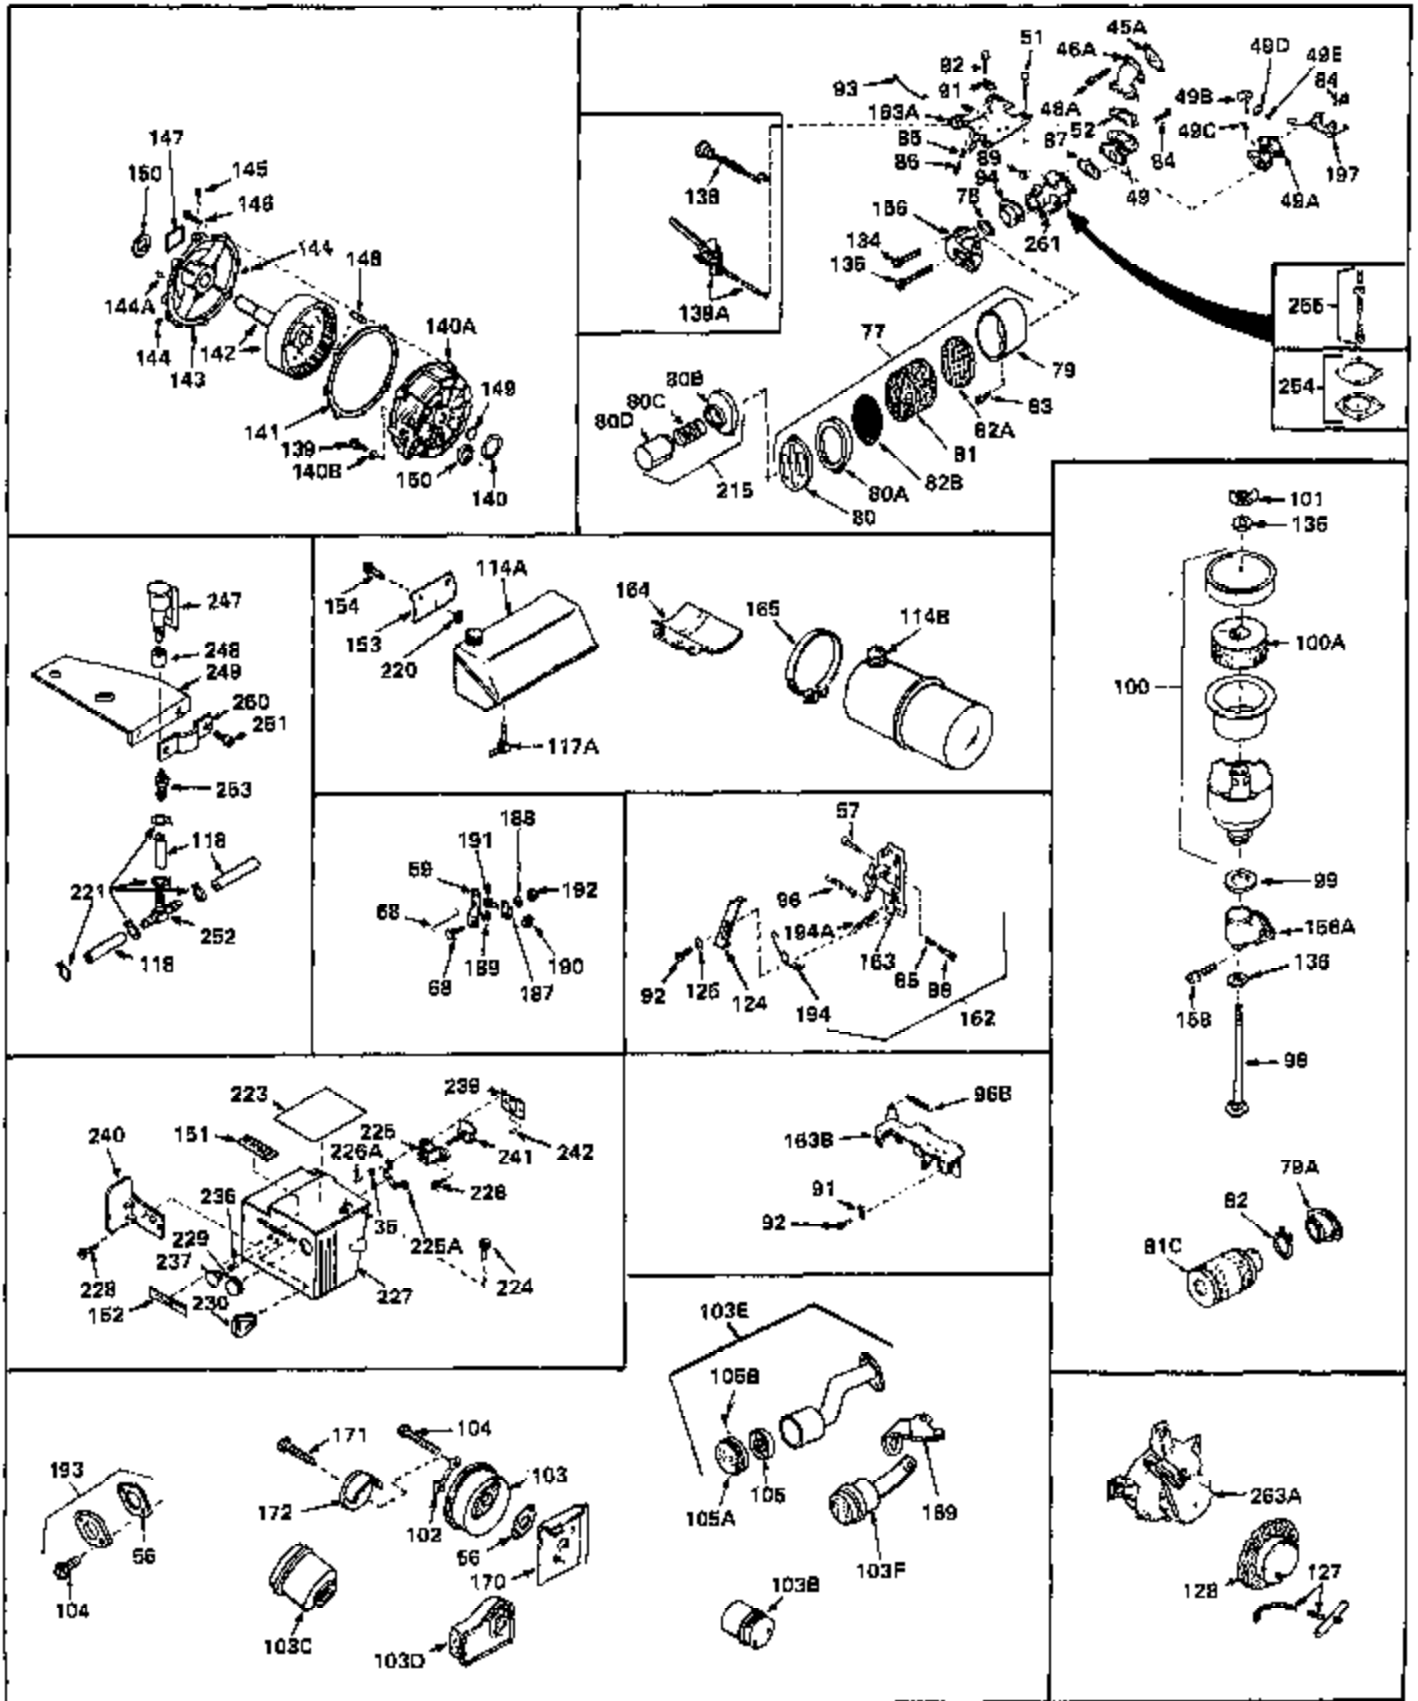

Ref #	Part Number	Qty	Description
36	8269	0	Washer
45A	30188	0	Gasket, Intake pipe
48A	650451	0	Screw
51	650454	0	Screw, Fil. flex hd. 1/4-20 x 3/4
56	30081	0	Gasket, Exhaust
57	28942	0	Screw
57	30091	0	Screw, Hex slotted washer hd., 8-32 x 1/2
57	30200	0	Screw
59	31510	0	Lever, Governor
68	650548	0	Screw, Hex washer hd., 8-32 x 5/16
77	31545	0	Cleaner Assy., Air
78	27272	0	Gasket, Air cleaner
80D	450124	0	Bag, Pre-cleaner
80C	450150	0	Spring, Pre-cleaner
82A	29962	0	Screen, Air cleaner
83	28820	0	Screw
83	650163	0	Screw, Fil. hd. Sems, 10-32 x 7/8
83	650399	0	Screw, Phil. fil. hd. Sems, 10-32 x 5/8
83	650709	0	Screw
84	30564	0	Screw
84	6201	0	Screw
84	6202	0	Screw
84	650551	0	Screw, Hex hd. cap, 1/4-28 x 1-1/4
85	28564	0	Spring, Compression
85	31342	0	Spring, Compression
85	32924	0	Spring, Compression
86	29500	0	Screw, Fil. hd. mach., Sems, 8-32 x 3/4
86	650549	0	Screw
86	650688	0	Screw, Hex hd., 10-32 x 1-5/16" (Drilled
87	26756	0	Gasket, Carburetor
89	29752	0	Nut
91	27793	0	Clip, Conduit
92	28942	0	Screw
96B	31426	0	Spring, Extension
101	9577	0	Nut, Wing, 10-24
102	30083	0	Plate, Locking
103F	33288	0	Muffler
103	30996	0	Muffler
104	27182	0	Screw, Hex hd. cap, 1/4-20 x 3-3/8
104	650253	0	Screw, Hex hd. cap, 1/4-20 x 2-1/4
104	650327	0	Screw, Fil slotted hd. Sems, 114-20 x 2-1/2
104	650493	0	Screw, Hex hd. Sems, 1/4-20 x 1-3/4
104	650561	0	Screw
104	650599	0	Screw, Hex hd. cap, Sems, 1/4-20 x 1-1/2
104	650795	0	Screw, Hex hd. cap, Sems, 1/4-20 x 2-5/16
105	33171	0	Screen, Muffler
105B	650578	0	Screw
105A	33172	0	Cover, Muffler
117A	28584	0	Strainer & Elbow
118	29774	0	Line, Fuel (Braided 8.25")
118	30705	0	Line, Fuel (Braided 16")
118	30962	0	Line, Fuel (Braided 32")
134	650163	0	Screw, Fil. hd. Sems, 10-32 x 7/8
135	650520	0	Screw
135	650544	0	Screw, Pan flex hd., 10-24 x 7/8
136	27183	0	Washer, Fiber
136	31905	0	Washer, Paper
138	30985	0	Control, Throttle