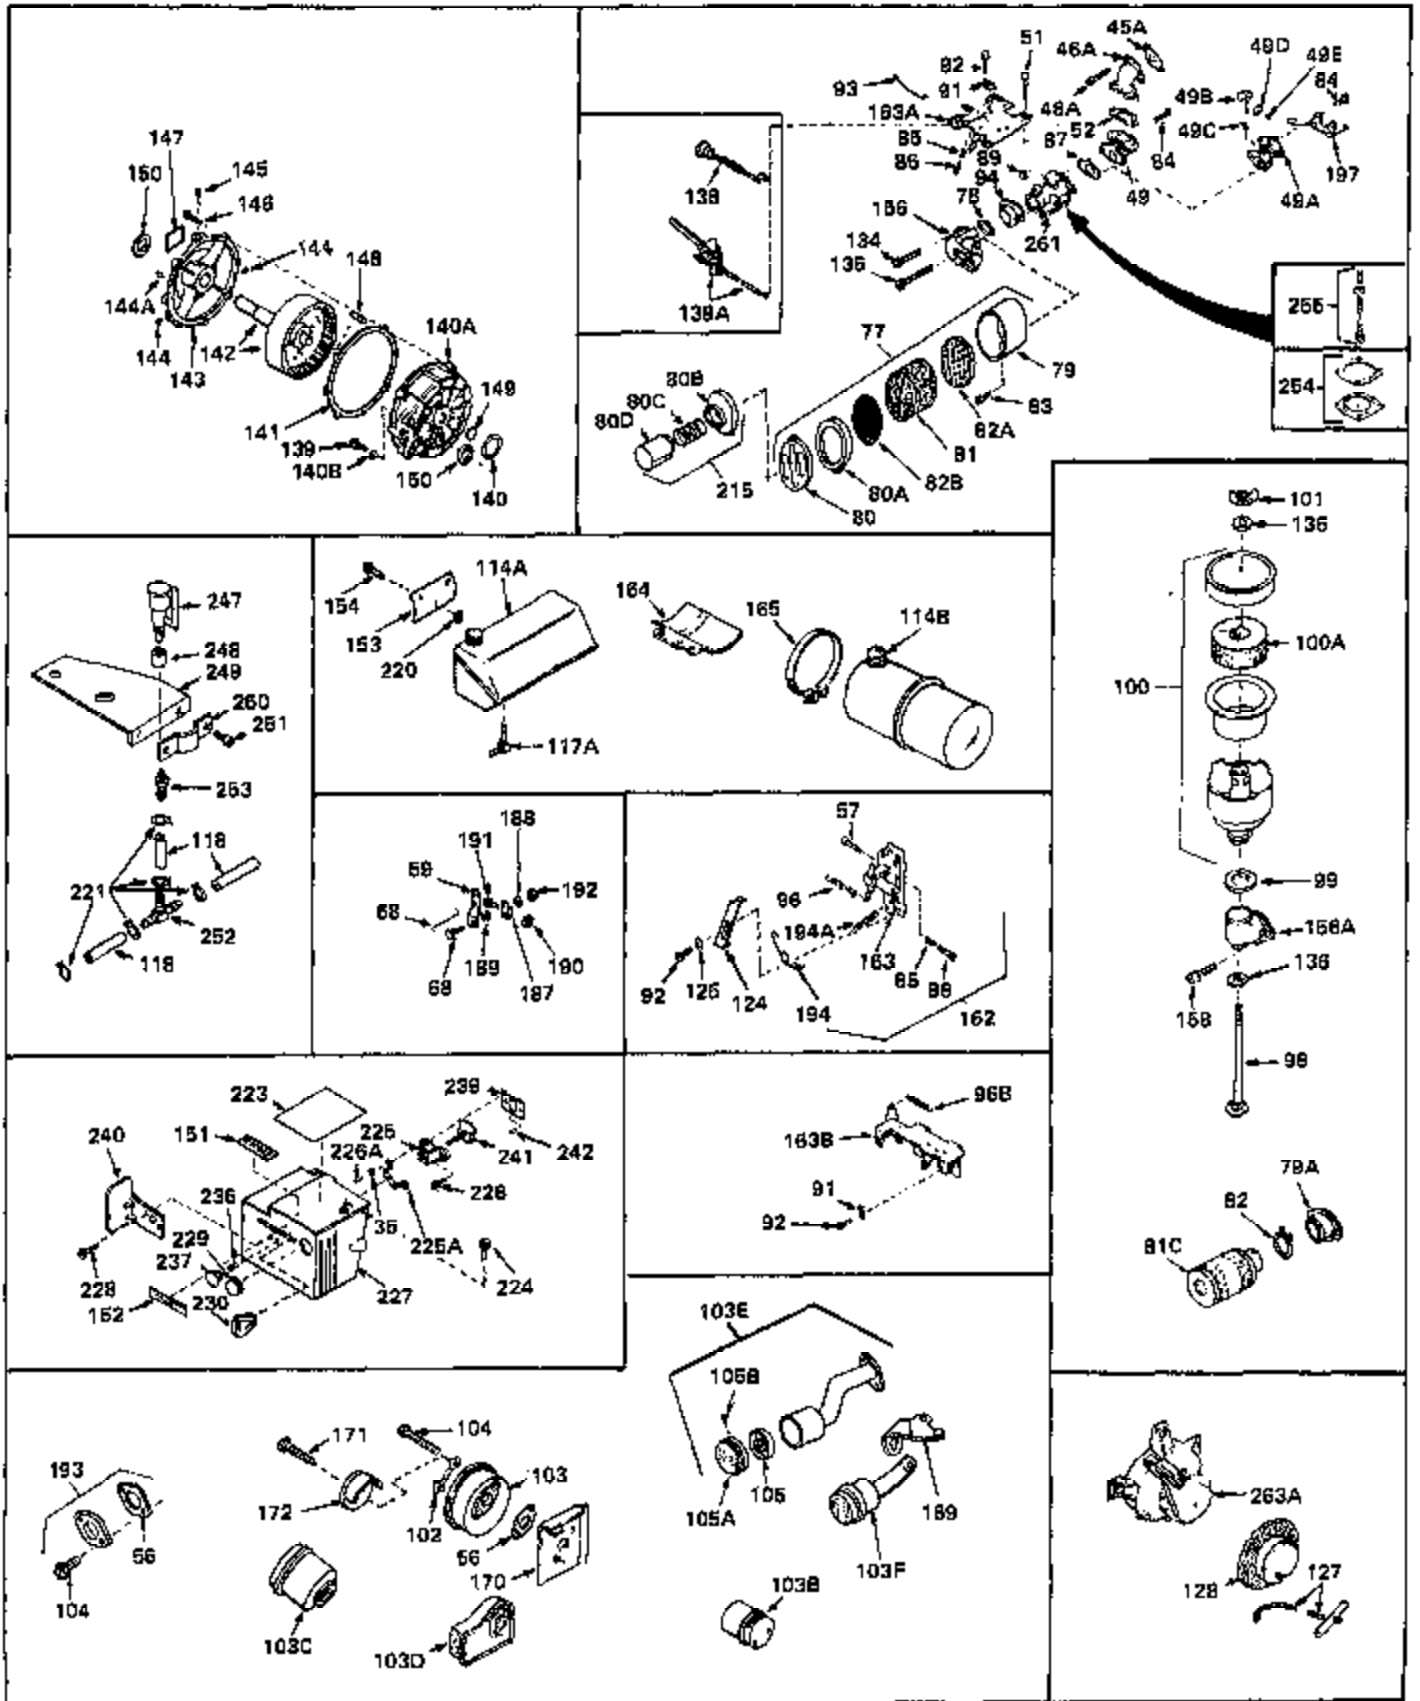

Ref #	Part Number	Qty	Description
36	8269	0	Washer
45A	30188	0	Gasket, Intake pipe
48A	650451	0	Screw
51	650454	0	Screw, Fil. flex hd. 1/4-20 x 3/4
56	30081	0	Gasket, Exhaust
57	28942	0	Screw
57	30091	0	Screw, Hex slotted washer hd., 8-32 x 1/2
57	30200	0	Screw
59	31510	0	Lever, Governor
68	650548	0	Screw, Hex washer hd., 8-32 x 5/16
77	31545	0	Cleaner Assy., Air
78	27272	0	Gasket, Air cleaner
80D	450124	0	Bag, Pre-cleaner
80C	450150	0	Spring, Pre-cleaner
82A	29962	0	Screen, Air cleaner
83	28820	0	Screw
83	650163	0	Screw, Fil. hd. Sems, 10-32 x 7/8
83	650399	0	Screw, Phil. fil. hd. Sems, 10-32 x 5/8
83	650709	0	Screw
84	30564	0	Screw
84	6201	0	Screw
84	6202	0	Screw
84	650551	0	Screw, Hex hd. cap, 1/4-28 x 1-1/4
85	28564	0	Spring, Compression
85	31342	0	Spring, Compression
85	32924	0	Spring, Compression
86	29500	0	Screw, Fil. hd. mach., Sems, 8-32 x 3/4
86	650549	0	Screw
86	650688	0	Screw, Hex hd., 10-32 x 1-5/16" (Drilled
87	26756	0	Gasket, Carburetor
89	29752	0	Nut
91	27793	0	Clip, Conduit
92	28942	0	Screw
96B	31426	0	Spring, Extension
101	9577	0	Nut, Wing, 10-24
102	30083	0	Plate, Locking
103F	33288	0	Muffler
103	30996	0	Muffler
104	27182	0	Screw, Hex hd. cap, 1/4-20 x 3-3/8
104	650253	0	Screw, Hex hd. cap, 1/4-20 x 2-1/4
104	650327	0	Screw, Fil slotted hd. Sems, 114-20 x 2-1/2
104	650493	0	Screw, Hex hd. Sems, 1/4-20 x 1-3/4
104	650561	0	Screw
104	650599	0	Screw, Hex hd. cap, Sems, 1/4-20 x 1-1/2
104	650795	0	Screw, Hex hd. cap, Sems, 1/4-20 x 2-5/16
105	33171	0	Screen, Muffler
105B	650578	0	Screw
105A	33172	0	Cover, Muffler
117A	28584	0	Strainer & Elbow
118	29774	0	Line, Fuel (Braided 8.25")
118	30705	0	Line, Fuel (Braided 16")
118	30962	0	Line, Fuel (Braided 32")
134	650163	0	Screw, Fil. hd. Sems, 10-32 x 7/8
135	650520	0	Screw
135	650544	0	Screw, Pan flex hd., 10-24 x 7/8
136	27183	0	Washer, Fiber
136	31905	0	Washer, Paper
138	30985	0	Control, Throttle