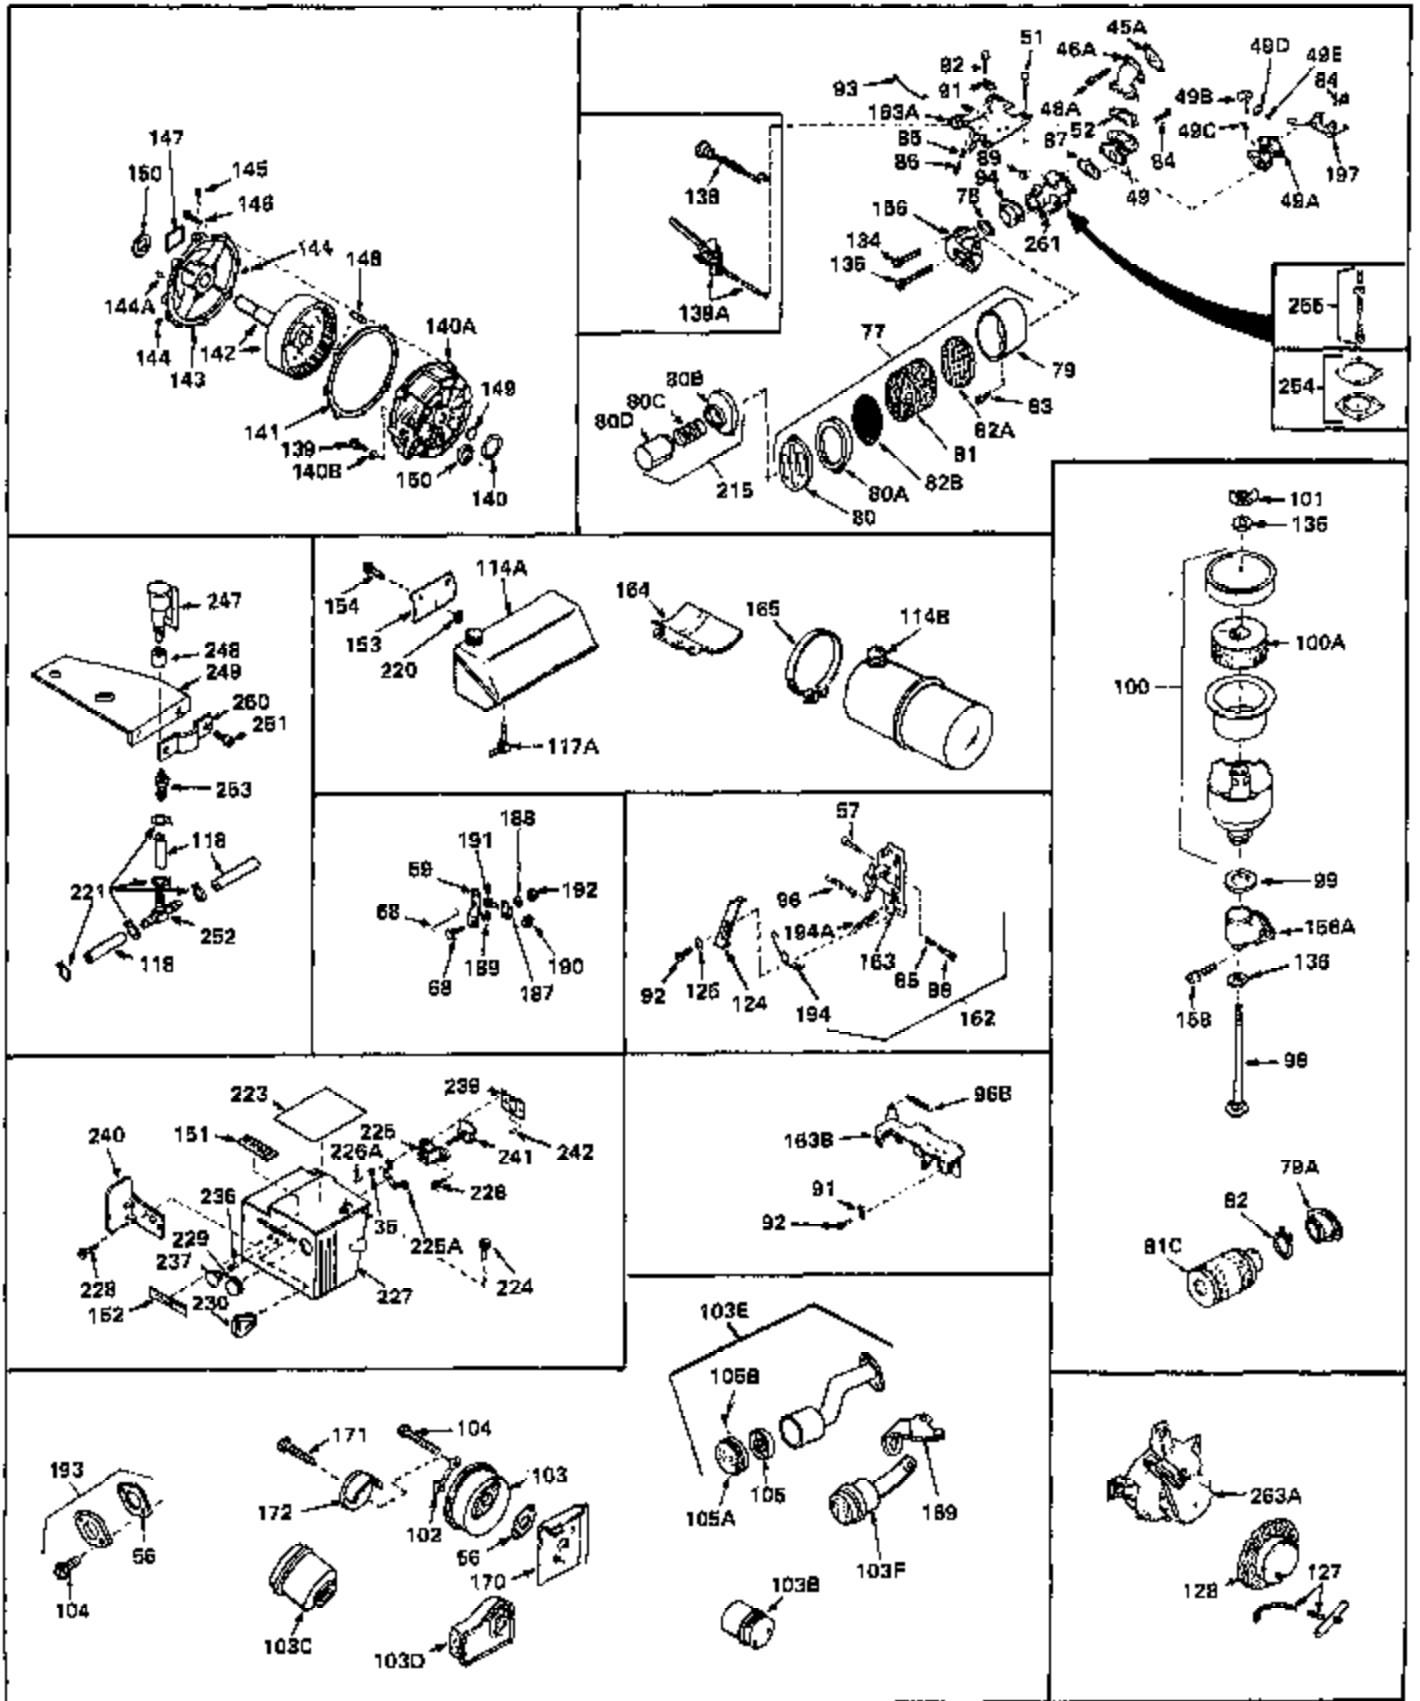

Ref #	Part Number	Qty	Description
233	30077	0	Decal, H.P. (3-1/2 H.P.)
233	31427	0	Decal, H.P. (2-1/2 H.P.)
234	590417	0	Screen, Starter cup
234A	590416	0	Cup, Starter
235	28942	0	Screw
235	30200	0	Screw
238	28545	0	Grommet, Plastic
243	30879	0	Bracket, Toggle switch
244	610164	0	Switch, Toggle
257	631021	0	Inlet Needle, Seat & Clip Assy.
259	30547A	0	Contact Assy., Breaker
260	30548A	0	Condenser
261A	631070A	0	Carburetor
262	610690A	0	Magneto, Tecumseh
263	590420	0	Starter, Rewind
264	33233	0	Gasket Set