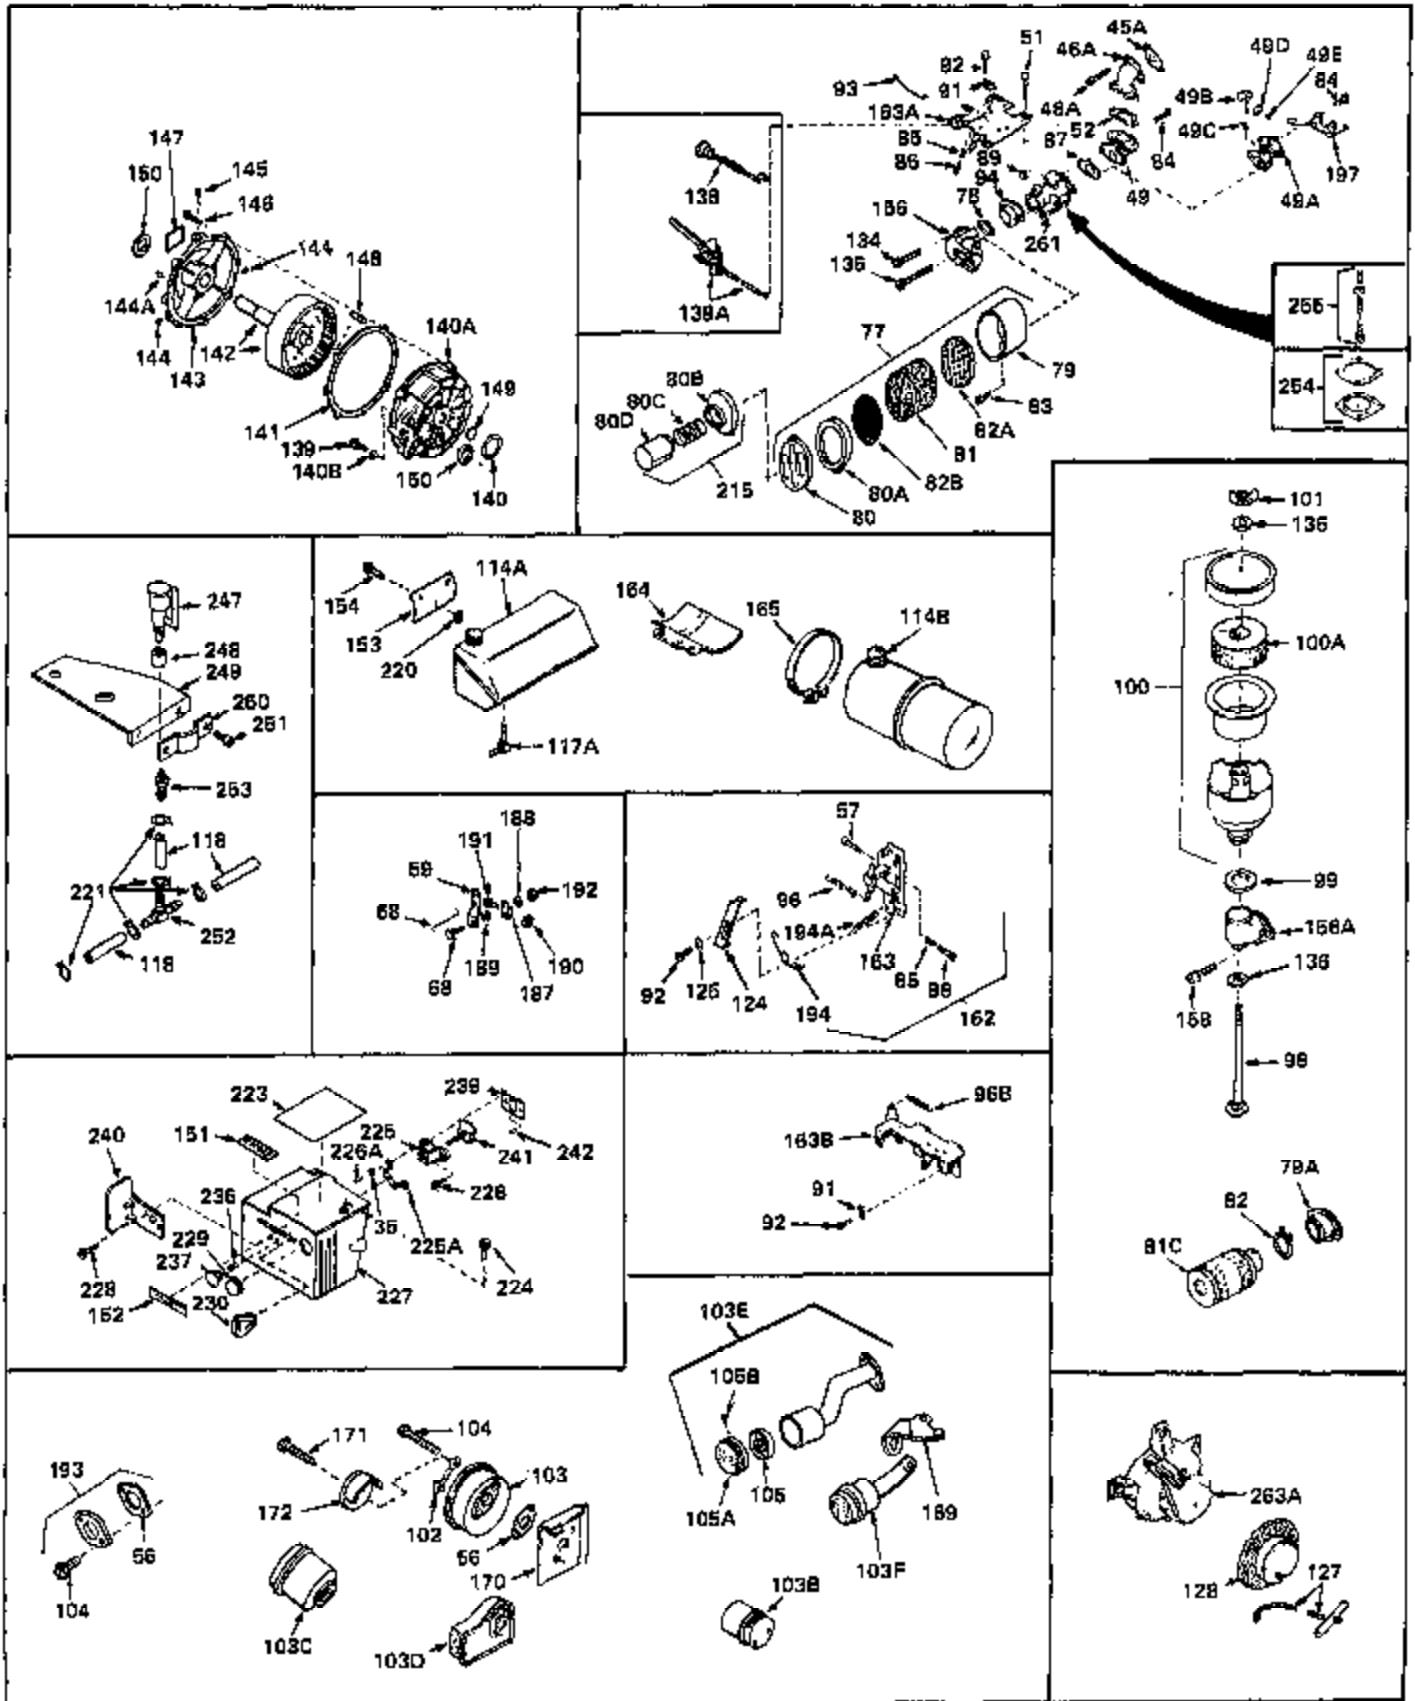

Ref #	Part Number	Qty	Description
36	8269	0	Washer
45A	30188	0	Gasket, Intake pipe
46A	31429	0	Pipe, Upper intake
48A	650451	0	Screw
49	31430	0	Pipe, Lower intake
51	650454	0	Screw, Fil. flex hd. 1/4-20 x 3/4
52	31340	0	Gasket, Intake pipe
56	30081	0	Gasket, Exhaust
57	28942	0	Screw
57	30091	0	Screw, Hex slotted washer hd., 8-32 x 1/2
57	30200	0	Screw
59	31336	0	Lever, Governor
68	650548	0	Screw, Hex washer hd., 8-32 x 5/16
77	31545	0	Cleaner Assy., Air
78	27272	0	Gasket, Air cleaner
79	31312	0	Body, Air cleaner
80D	450124	0	Bag, Pre-cleaner
80	30585	0	Cover, Air cleaner
80C	450150	0	Spring, Pre-cleaner
81	29961	0	Element, Air cleaner
82A	29962	0	Screen, Air cleaner
83	28820	0	Screw
83	650163	0	Screw, Fil. hd. Sems, 10-32 x 7/8
83	650399	0	Screw, Phil. fil. hd. Sems, 10-32 x 5/8
83	650709	0	Screw
84	30564	0	Screw
84	6201	0	Screw
84	6202	0	Screw
84	650551	0	Screw, Hex hd. cap, 1/4-28 x 1-1/4
85	28564	0	Spring, Compression
85	31342	0	Spring, Compression
85	32924	0	Spring, Compression
86	29500	0	Screw, Fil. hd. mach., Sems, 8-32 x 3/4
86	650549	0	Screw
86	650688	0	Screw, Hex hd., 10-32 x 1-5/16" (Drilled
87	31688	0	Gasket, Carburetor (1/8 thick)
89	29752	0	Nut
91	27793	0	Clip, Conduit
92	28942	0	Screw
96	31349	0	Spring, Extension
101	9577	0	Nut, Wing, 10-24
102	30083	0	Plate, Locking
103	30996	0	Muffler
103F	33288	0	Muffler
104	27182	0	Screw, Hex hd. cap, 1/4-20 x 3-3/8
104	650253	0	Screw, Hex hd. cap, 1/4-20 x 2-1/4
104	650327	0	Screw, Fil slotted hd. Sems, 114-20 x 2-1/2
104	650493	0	Screw, Hex hd. Sems, 1/4-20 x 1-3/4
104	650561	0	Screw
104	650599	0	Screw, Hex hd. cap, Sems, 1/4-20 x 1-1/2
104	650795	0	Screw, Hex hd. cap, Sems, 1/4-20 x 2-5/16
105A	33172	0	Cover, Muffler
105B	650578	0	Screw
105	33171	0	Screen, Muffler
117A	28584	0	Strainer & Elbow
118	29774	0	Line, Fuel (Braided 8.25")
118	30705	0	Line, Fuel (Braided 16")
118	30962	0	Line, Fuel (Braided 32")