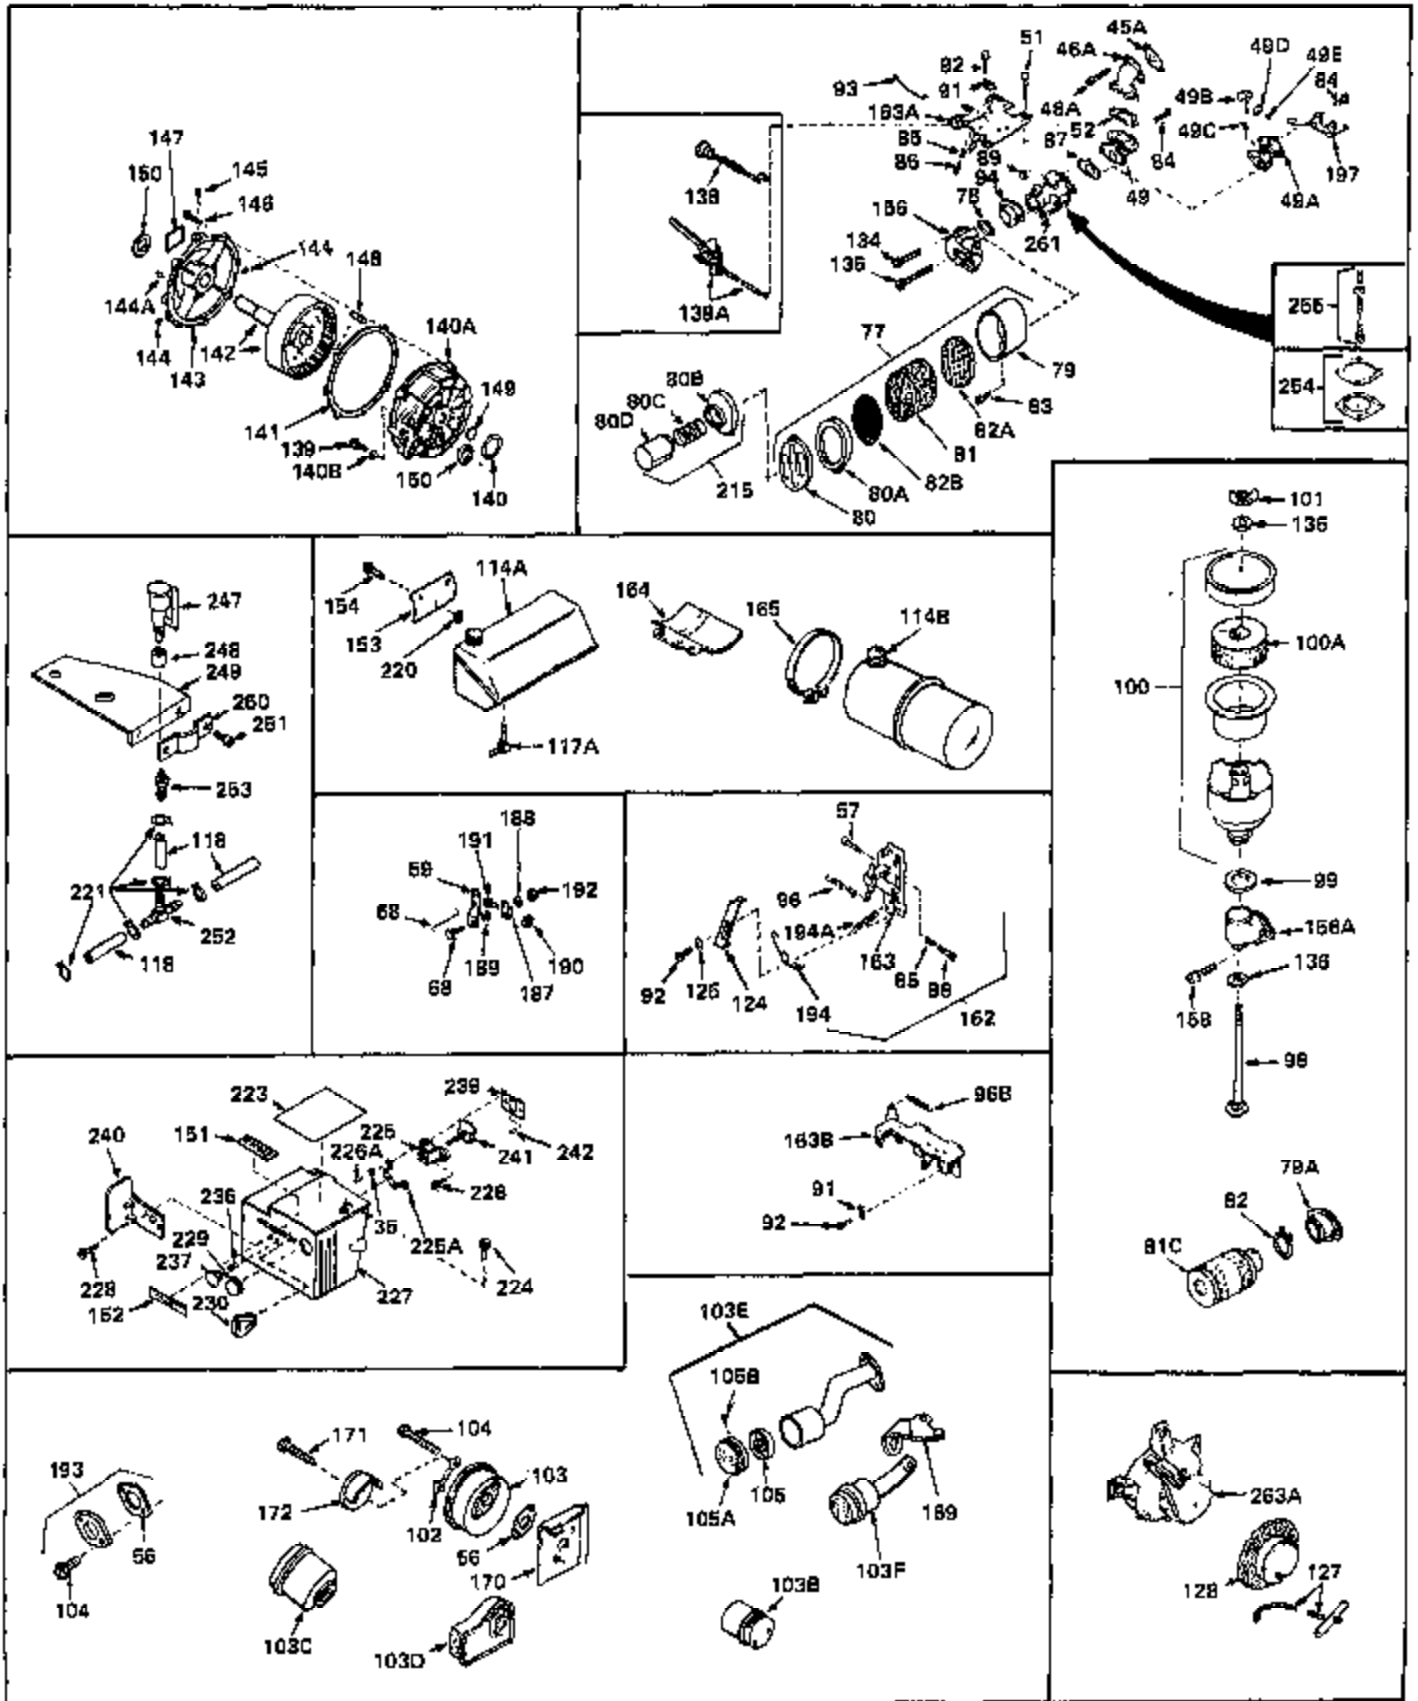

Ref #	Part Number	Qty	Description
233	30077	0	Decal, H.P. (3-1/2 H.P.)
233	31427	0	Decal, H.P. (2-1/2 H.P.)
234	590417	0	Screen, Starter cup
234A	590416	0	Cup, Starter
235	28942	0	Screw
235	30200	0	Screw
238	28545	0	Grommet, Plastic
243	30879	0	Bracket, Toggle switch
244	610164	0	Switch, Toggle
259	30547A	0	Contact Assy., Breaker
260	30548A	0	Condenser
262	610690A	0	Magneto, Tecumseh
263	590420	0	Starter, Rewind
264	33233	0	Gasket Set