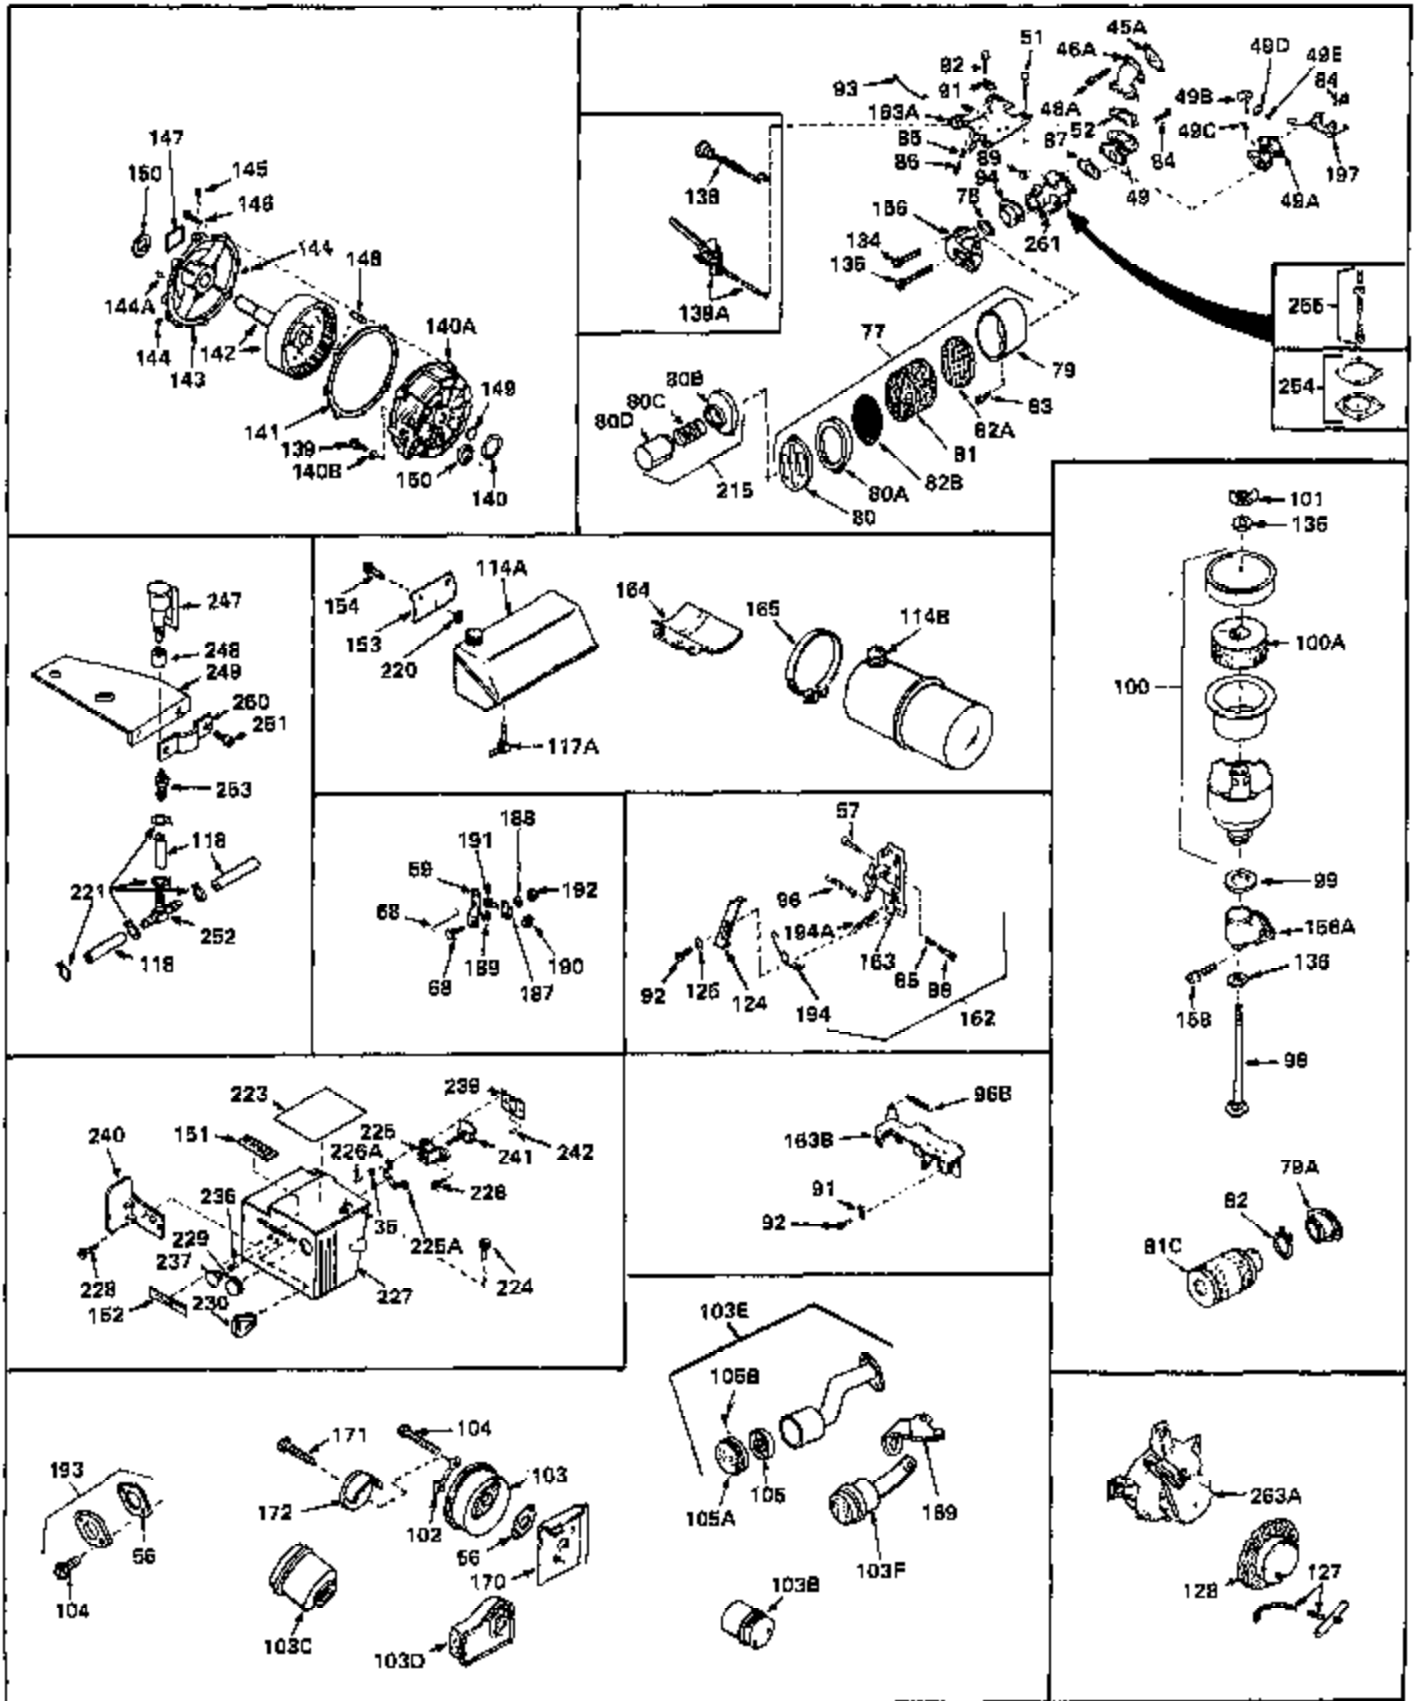

Ref #	Part Number	Qty	Description
36	8269	0	Washer
45A	30188	0	Gasket, Intake pipe
46A	31429	0	Pipe, Upper intake
48A	650451	0	Screw
49	31430	0	Pipe, Lower intake
51	650454	0	Screw, Fil. flex hd. 1/4-20 x 3/4
52	31340	0	Gasket, Intake pipe
57	28942	0	Screw
57	30091	0	Screw, Hex slotted washer hd., 8-32 x 1/2
57	30200	0	Screw
59	31336	0	Lever, Governor
68	650548	0	Screw, Hex washer hd., 8-32 x 5/16
77	31545	0	Cleaner Assy., Air
78	27272	0	Gasket, Air cleaner
79	450208	0	Body, Air cleaner
80	32302	0	Cover, Air cleaner
80D	450124	0	Bag, Pre-cleaner
80C	450150	0	Spring, Pre-cleaner
81	29961	0	Element, Air cleaner
82A	29962	0	Screen, Air cleaner
83	28820	0	Screw
83	650163	0	Screw, Fil. hd. Sems, 10-32 x 7/8
83	650399	0	Screw, Phil. fil. hd. Sems, 10-32 x 5/8
83	650709	0	Screw
84	30564	0	Screw
84	6201	0	Screw
84	6202	0	Screw
84	650551	0	Screw, Hex hd. cap, 1/4-28 x 1-1/4
85	28564	0	Spring, Compression
85	31342	0	Spring, Compression
85	32924	0	Spring, Compression
86	29500	0	Screw, Fil. hd. mach., Sems, 8-32 x 3/4
86	650549	0	Screw
86	650688	0	Screw, Hex hd., 10-32 x 1-5/16" (Drilled
87	31688	0	Gasket, Carburetor (1/8 thick)
89	29752	0	Nut
91	27793	0	Clip, Conduit
92	28942	0	Screw
96	31349	0	Spring, Extension
101	9577	0	Nut, Wing, 10-24
102	30083	0	Plate, Locking
103F	33288	0	Muffler
104	27182	0	Screw, Hex hd. cap, 1/4-20 x 3-3/8
104	650253	0	Screw, Hex hd. cap, 1/4-20 x 2-1/4
104	650327	0	Screw, Fil slotted hd. Sems, 114-20 x 2-1/2
104	650493	0	Screw, Hex hd. Sems, 1/4-20 x 1-3/4
104	650561	0	Screw
104	650599	0	Screw, Hex hd. cap, Sems, 1/4-20 x 1-1/2
104	650795	0	Screw, Hex hd. cap, Sems, 1/4-20 x 2-5/16
105A	33172	0	Cover, Muffler
105B	650578	0	Screw
105	33171	0	Screen, Muffler
117A	28584	0	Strainer & Elbow
118	29774	0	Line, Fuel (Braided 8.25")
118	30705	0	Line, Fuel (Braided 16")
118	30962	0	Line, Fuel (Braided 32")
134	650163	0	Screw, Fil. hd. Sems, 10-32 x 7/8
135	650520	0	Screw