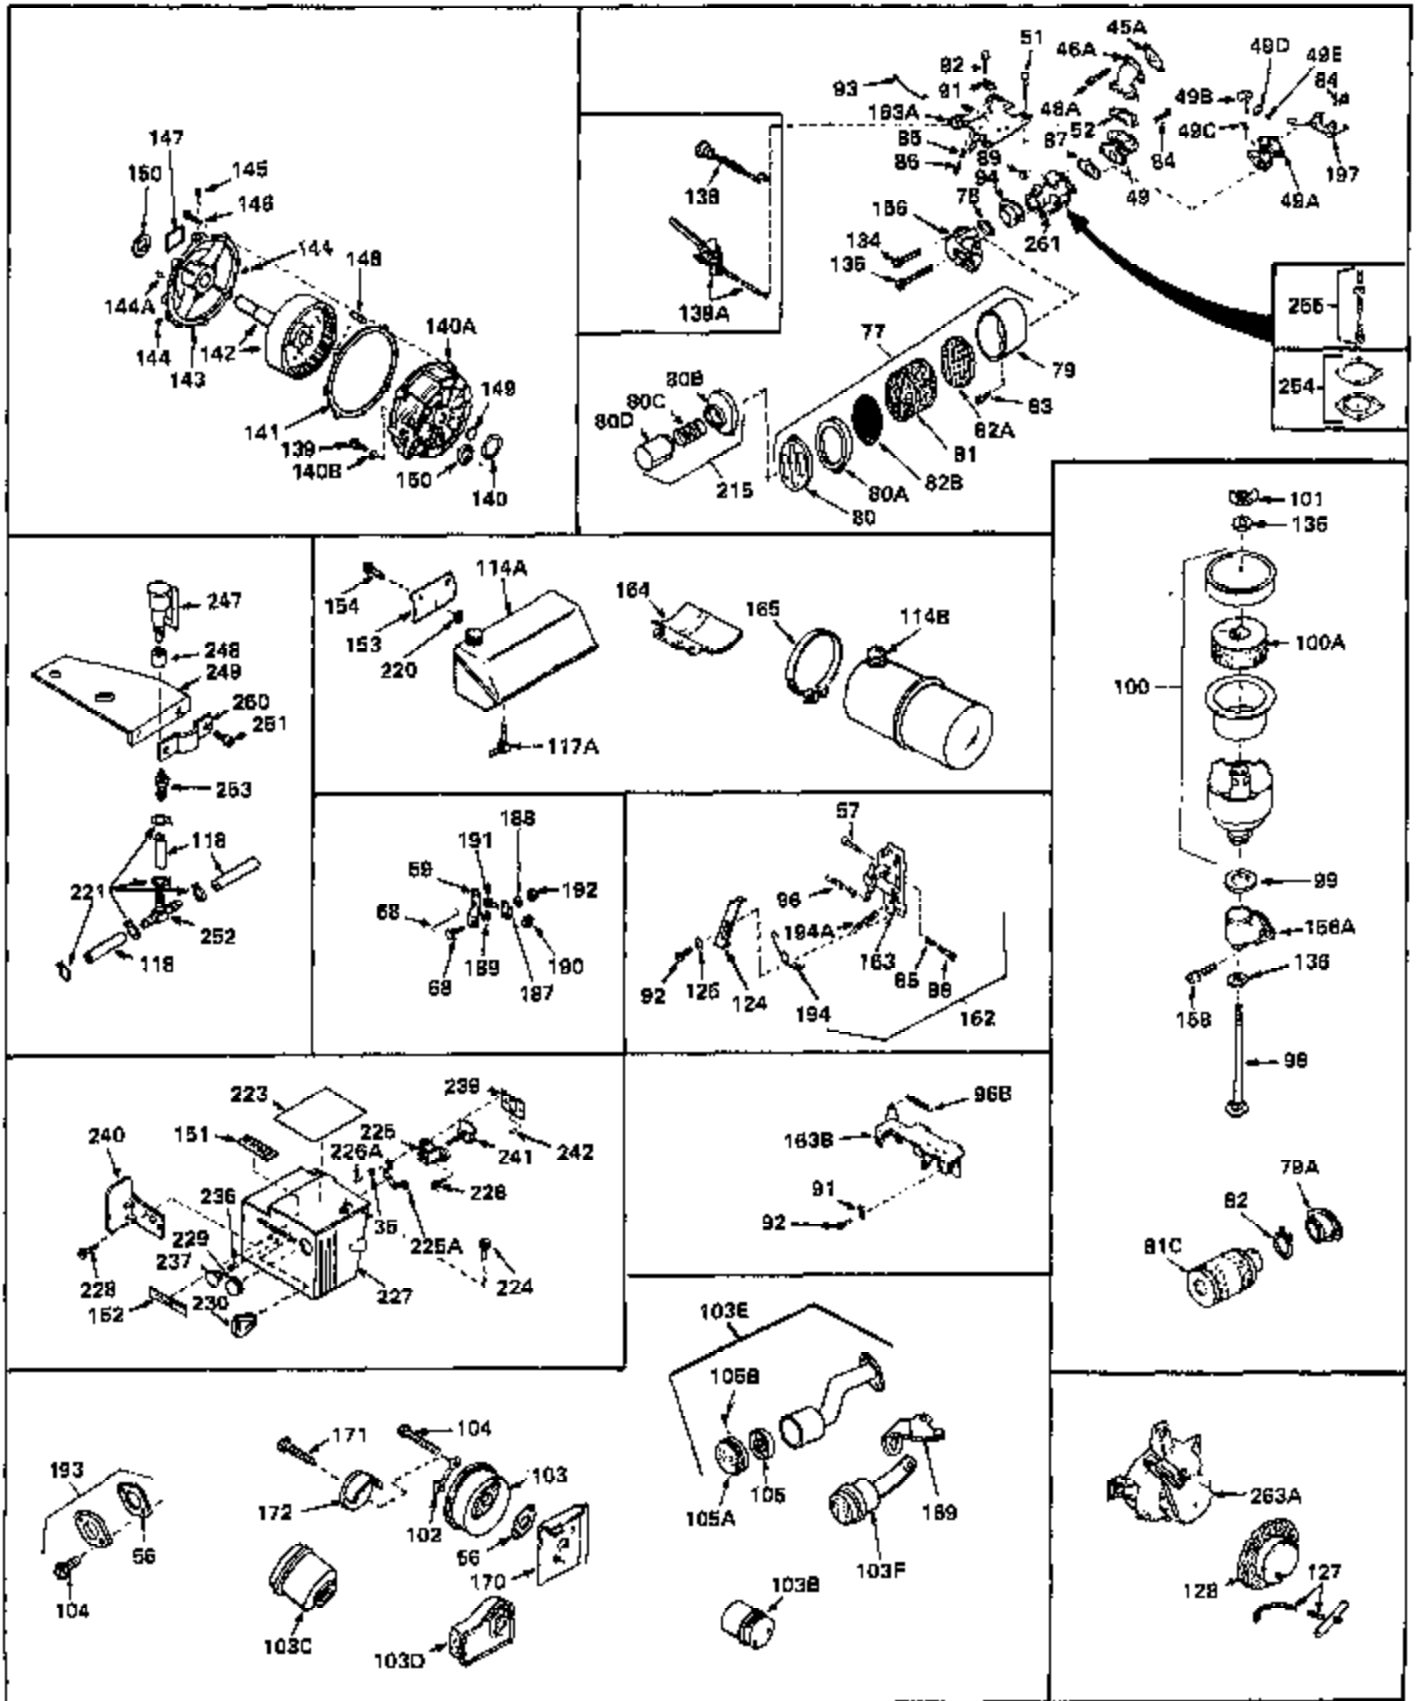

Ref #	Part Number	Qty	Description
36	8269	0	Washer
45A	30188	0	Gasket, Intake pipe
48A	650451	0	Screw
51	650454	0	Screw, Fil. flex hd. 1/4-20 x 3/4
57	28942	0	Screw
57	30091	0	Screw, Hex slotted washer hd., 8-32 x 1/2
57	30200	0	Screw
59	31510	0	Lever, Governor
68	650548	0	Screw, Hex washer hd., 8-32 x 5/16
77	31545	0	Cleaner Assy., Air
78	27272	0	Gasket, Air cleaner
79	450214	0	Body, Air cleaner
80C	450150	0	Spring, Pre-cleaner
80D	450124	0	Bag, Pre-cleaner
80A	450216	0	Cover, Air cleaner
81	450215	0	Element, Air cleaner
82A	29962	0	Screen, Air cleaner
82B	450205	0	Screen, Air cleaner
83	28820	0	Screw
83	650163	0	Screw, Fil. hd. Sems, 10-32 x 7/8
83	650399	0	Screw, Phil. fil. hd. Sems, 10-32 x 5/8
83	650709	0	Screw
84	30564	0	Screw
84	6201	0	Screw
84	6202	0	Screw
84	650551	0	Screw, Hex hd. cap, 1/4-28 x 1-1/4
85	28564	0	Spring, Compression
85	31342	0	Spring, Compression
85	32924	0	Spring, Compression
86	29500	0	Screw, Fil. hd. mach., Sems, 8-32 x 3/4
86	650549	0	Screw
86	650688	0	Screw, Hex hd., 10-32 x 1-5/16" (Drilled
87	26756	0	Gasket, Carburetor
89	29752	0	Nut
91	27793	0	Clip, Conduit
92	28942	0	Screw
96B	31426	0	Spring, Extension
101	9577	0	Nut, Wing, 10-24
102	30083	0	Plate, Locking
103F	33288	0	Muffler
104	27182	0	Screw, Hex hd. cap, 1/4-20 x 3-3/8
104	650253	0	Screw, Hex hd. cap, 1/4-20 x 2-1/4
104	650327	0	Screw, Fil slotted hd. Sems, 114-20 x 2-1/2
104	650493	0	Screw, Hex hd. Sems, 1/4-20 x 1-3/4
104	650561	0	Screw
104	650599	0	Screw, Hex hd. cap, Sems, 1/4-20 x 1-1/2
104	650795	0	Screw, Hex hd. cap, Sems, 1/4-20 x 2-5/16
105A	33172	0	Cover, Muffler
105B	650578	0	Screw
105	33171	0	Screen, Muffler
117A	28584	0	Strainer & Elbow
118	29774	0	Line, Fuel (Braided 8.25")
118	30705	0	Line, Fuel (Braided 16")
118	30962	0	Line, Fuel (Braided 32")
134	650163	0	Screw, Fil. hd. Sems, 10-32 x 7/8
135	650520	0	Screw
135	650544	0	Screw, Pan flex hd., 10-24 x 7/8
136	27183	0	Washer, Fiber