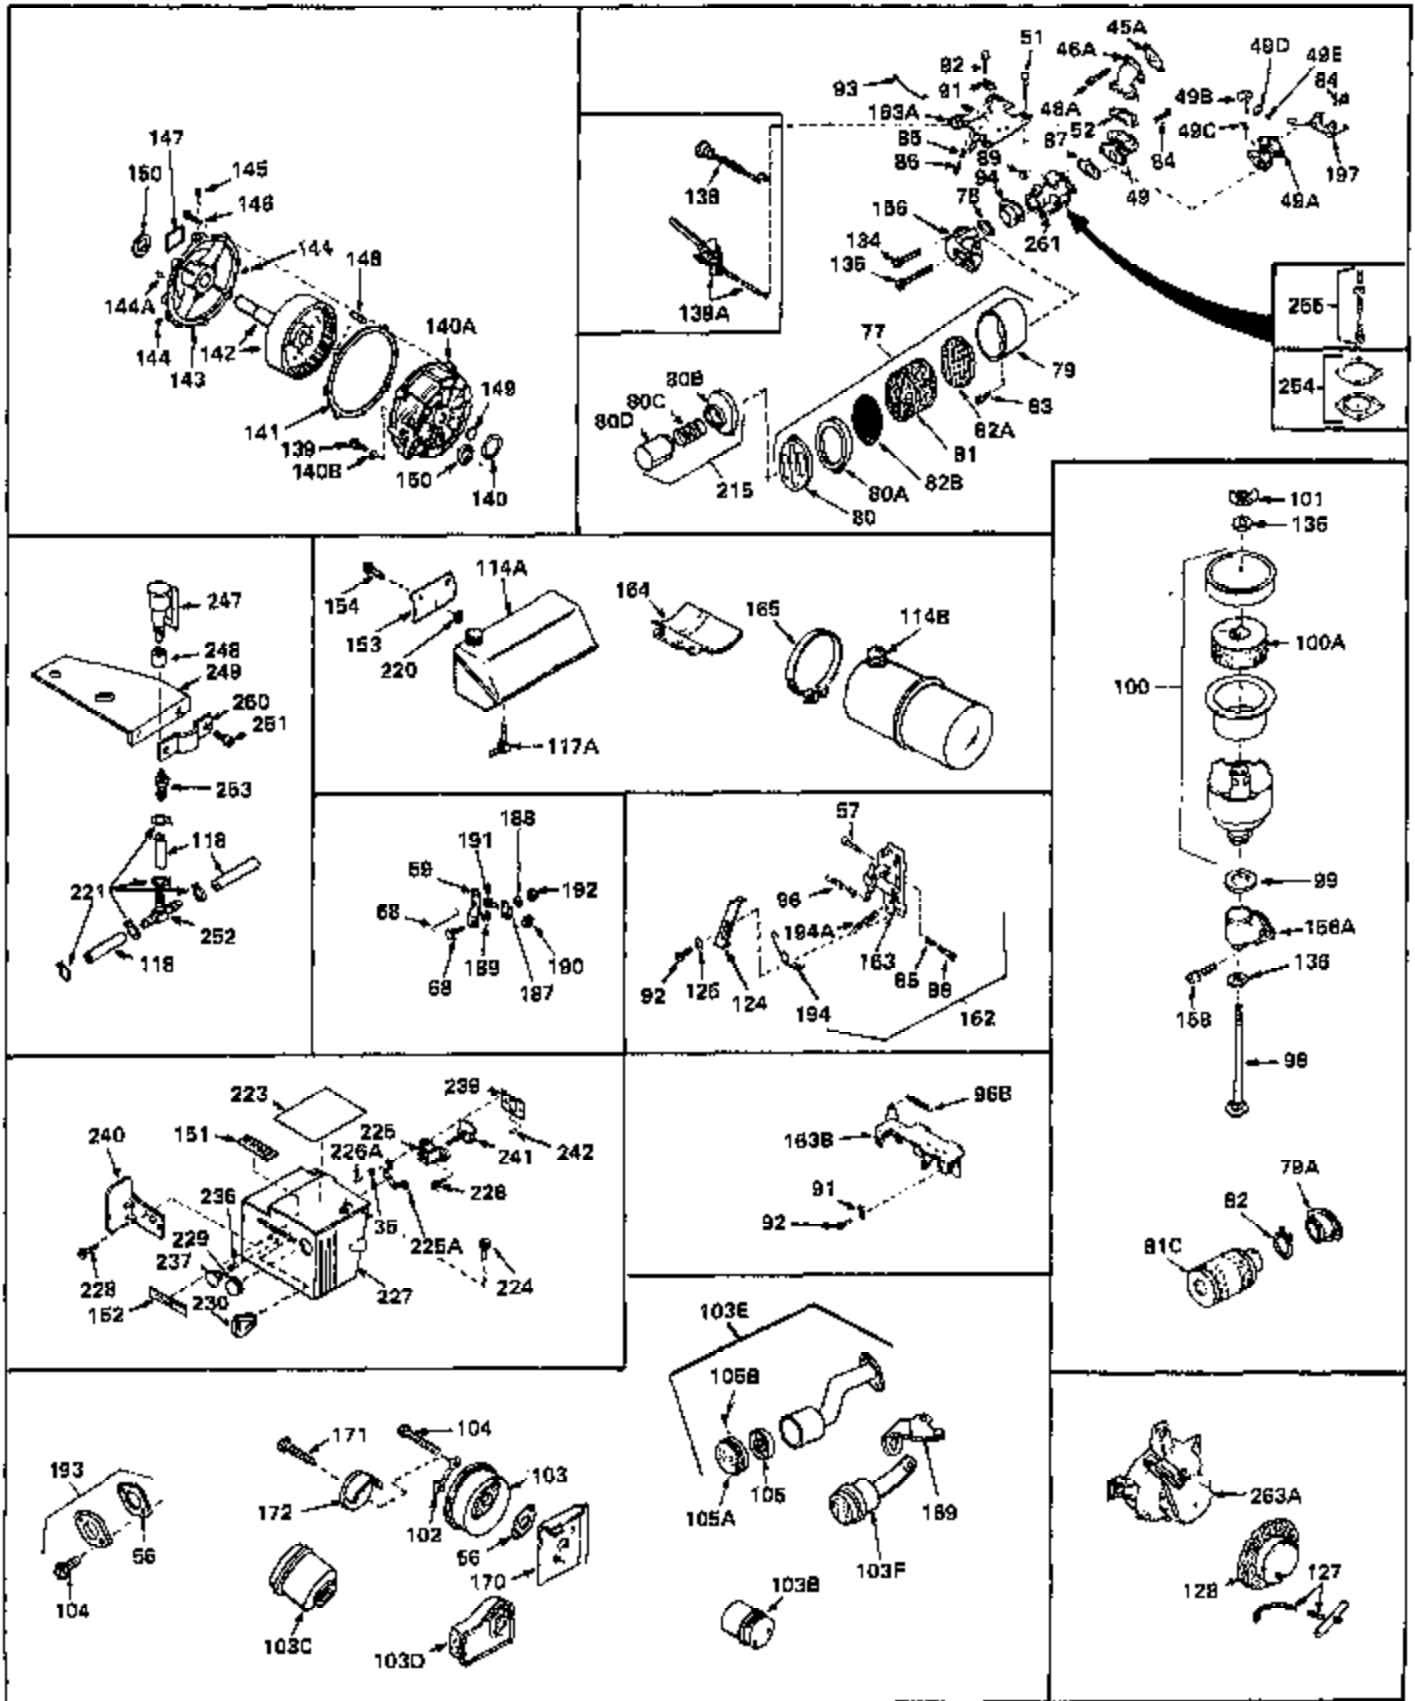

Ref #	Part Number	Qty	Description
36	8269	0	Washer
45A	30188	0	Gasket, Intake pipe
48A	650451	0	Screw
51	650454	0	Screw, Fil. flex hd. 1/4-20 x 3/4
57	28942	0	Screw
57	30091	0	Screw, Hex slotted washer hd., 8-32 x 1/2
57	30200	0	Screw
59	31510	0	Lever, Governor
68	650548	0	Screw, Hex washer hd., 8-32 x 5/16
77	31545	0	Cleaner Assy., Air
78	27272	0	Gasket, Air cleaner
80D	450124	0	Bag, Pre-cleaner
80C	450150	0	Spring, Pre-cleaner
82A	29962	0	Screen, Air cleaner
83	650163	0	Screw, Fil. hd. Sems, 10-32 x 7/8
83	650399	0	Screw, Phil. fil. hd. Sems, 10-32 x 5/8
83	650709	0	Screw
83	28820	0	Screw
84	30564	0	Screw
84	6201	0	Screw
84	6202	0	Screw
84	650551	0	Screw, Hex hd. cap, 1/4-28 x 1-1/4
85	28564	0	Spring, Compression
85	31342	0	Spring, Compression
85	32924	0	Spring, Compression
86	29500	0	Screw, Fil. hd. mach., Sems, 8-32 x 3/4
86	650549	0	Screw
86	650688	0	Screw, Hex hd., 10-32 x 1-5/16" (Drilled
87	26756	0	Gasket, Carburetor
89	29752	0	Nut
91	27793	0	Clip, Conduit
92	28942	0	Screw
96B	31426	0	Spring, Extension
101	9577	0	Nut, Wing, 10-24
102	30083	0	Plate, Locking
103F	33288	0	Muffler
104	27182	0	Screw, Hex hd. cap, 1/4-20 x 3-3/8
104	650253	0	Screw, Hex hd. cap, 1/4-20 x 2-1/4
104	650327	0	Screw, Fil slotted hd. Sems, 114-20 x 2-1/2
104	650493	0	Screw, Hex hd. Sems, 1/4-20 x 1-3/4
104	650561	0	Screw
104	650599	0	Screw, Hex hd. cap, Sems, 1/4-20 x 1-1/2
104	650795	0	Screw, Hex hd. cap, Sems, 1/4-20 x 2-5/16
105A	33172	0	Cover, Muffler
105	33171	0	Screen, Muffler
105B	650578	0	Screw
117A	28584	0	Strainer & Elbow
118	29774	0	Line, Fuel (Braided 8.25")
118	30705	0	Line, Fuel (Braided 16")
118	30962	0	Line, Fuel (Braided 32")
134	650163	0	Screw, Fil. hd. Sems, 10-32 x 7/8
135	650520	0	Screw
135	650544	0	Screw, Pan flex hd., 10-24 x 7/8
136	27183	0	Washer, Fiber
136	31905	0	Washer, Paper
138	30985	0	Control, Throttle
138A	24522	0	Control, Throttle
139	28454	0	Screw